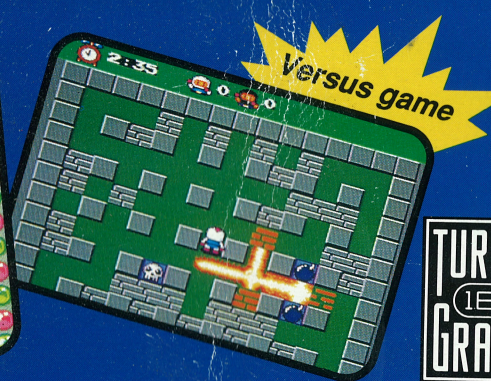

BOMBERMAN '93™

**Tension, strategy, action,
excitement – Bomberman's back!**

You can now battle against up to four computer-controlled maniacs by yourself for the ultimate five bomberman mode. Choose from seven exciting new stages with loads of new power-up items like werps, conveyer belts, revolving doors and even kicking bombs!

Or for portable thrills, go head-to-head against a friend using TurboExpress for non-stop action. The best competitive game is back, and it's more intense than ever!

TURBO
GRAFX™

TGX040093

BOMBERMAN '93 is a trademark of HUDSON SOFT

Printed In Japan

This package is printed on recycled paper and the inside plastic tray is recyclable.