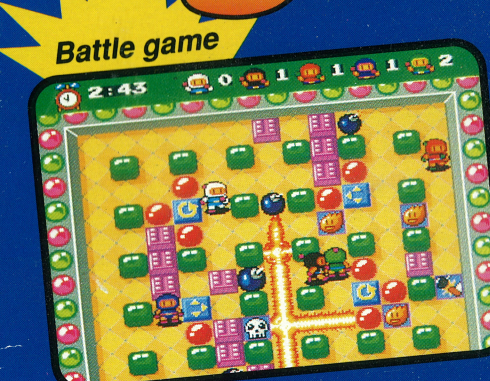

BOMBERMAN '93™

**Tension, strategy, action,
excitement – Bomberman's back!**

You can now battle against up to four computer-controlled maniacs by yourself for the ultimate five bomberman mode. Choose from seven exciting new stages with loads of new power-up items like werps, conveyer belts, revolving doors and even kicking bombs!

Or for portable thrills, go head-to-head against a friend using TurboExpress for non-stop action. The best competitive game is back, and it's more intense than ever!

TURBO
GRAFX™

TGX040093

BOMBERMAN '93 is a trademark of HUDSON SOFT

Printed In Japan

This package is printed on recycled paper and the inside plastic tray is recyclable.