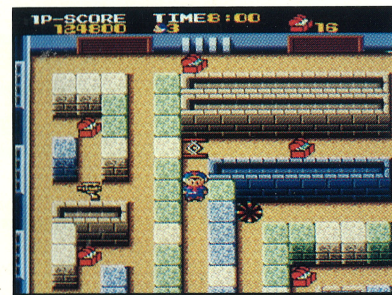

Hit them with your YOYO! Dig a hole so they'll fall in! Shoot them with your Freeze Beam! Kill them dead with your Bubble Gun! There are 60 incredible levels of action. So wear your helmet and watch your step!

NUMBER OF PLAYERS: 1
ROUNDS: 60
AGES: 8 years to adult

TurboChip™ Game Cards operate only on the TurboGrafx™-16 Entertainment SuperSystem. Game copyright 1990 Hudson Soft.

Printed in U.S.A.
TurboChip™ Game Card manufactured in Japan.
90-day limited warranty (details inside).

© 1990 NEC Technologies, Inc.
1255 Michael Drive
Wood Dale, IL 60191

TGX020027