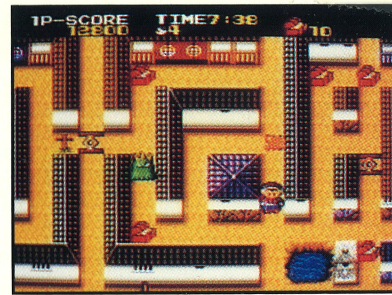

CRATERMAZE™

The evil Kublai from Zenzombie Land, has kidnapped four of your friends as you time-travelled on a magic carpet. Now you must rescue them. But run for your life! You're in a maze of monsters!