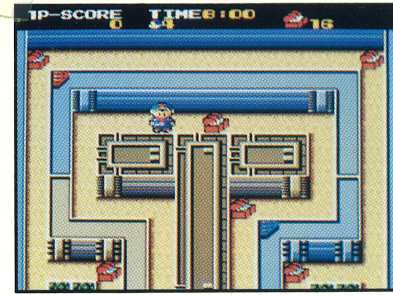

CRATERMAZE™

The evil Kublai from Zenzombie Land, has kidnapped four of your friends as you time-travelled on a magic carpet. Now you must rescue them. But run for your life! You're in a maze of monsters!