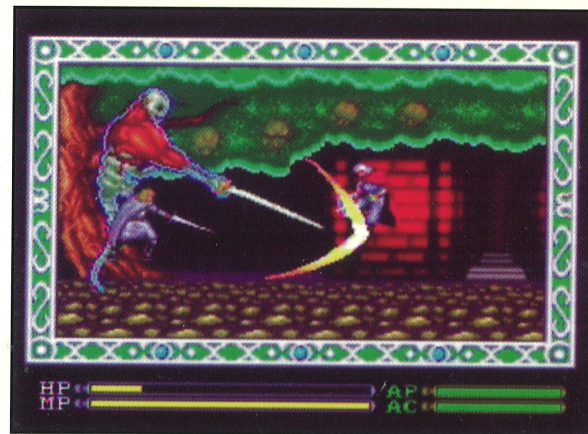

Become Sadler the desert warrior as he travels the known world in search of the precious Holimax! Join forces with Rumi, Kindi, and Fakhyle to piece together the puzzle that will allow you to find the Holimax and use it to overthrow the ruthless Klispin Crusaders! But keep your cool! In this quest, you'll have to trudge through waist deep snow, jump through haunted forests, plan a jailbreak, slink through creepy towers, and defeat terrifying monsters if you're going to get anywhere! Hurry! There is only one Holimax, and the enemy forces are closing in!

Number of Players: 1

Special Features: Requires TurboGrafx-CD or TurboDuo.  
Arcade Action modes!  
Over 20 minutes of intermissions!  
CD quality sound!  
Fantastic use of TurboGrafx colors!

Turbografx™ CD games operate only on the TurboDuo™ or the Turbograft™-16 SuperSystem with the optional Turbograft™-CD attachment. Licensed from Telenet Japan Co., LTD. Export outside of USA, Canada, and Mexico prohibited! Licensed by Working Designs 18135 Clear Creek Road Redding, CA 96001