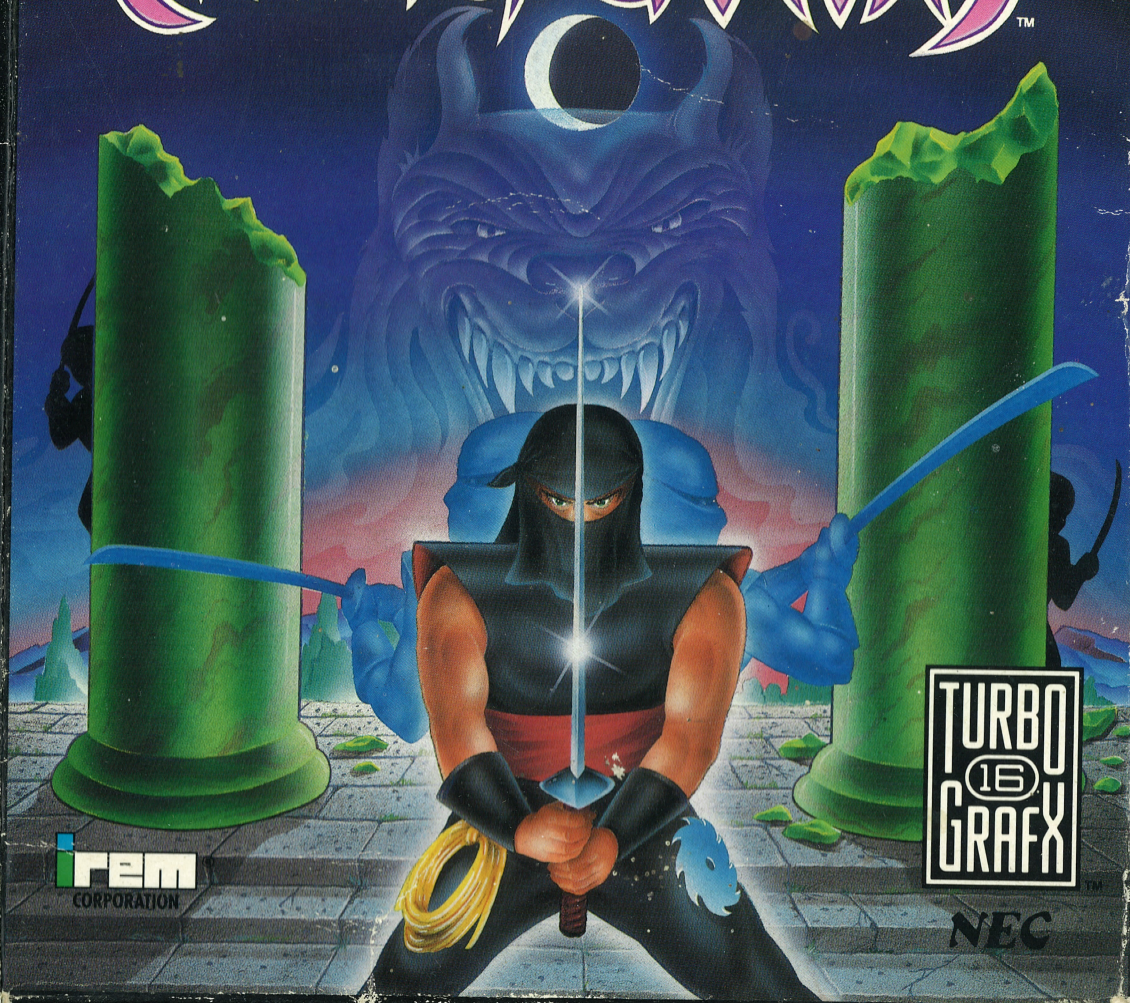

TURBOGRAFX™ 16

16-BIT GRAPHICS
ADVENTURE GAME

NINJA SPIRIT™

NINJA SPIRIT™

TURBOGRAFX™ 16

NINJA SPIRIT™

TURBOGRAFX™ 16

NINJA SPIRIT™

TURBOGRAFX™ 16

NINJA SPIRIT™

16-BIT GRAPHICS
ADVENTURE GAME

Your father has been killed by a Ninja spirit who has escaped in the shape of a wolf. Your search for vengeance plunges you into a supernatural world of evil! The terrible forces of the Dark Side attack you from all directions! Unleash your incredible weapons against Hanzo the Fiend and the Two-Axed Ogre. Call on the mystical power of your Alter Egos...shadow figures of your own avenging spirit who fight by your side! You will find the vengeance you seek...or your own destruction!