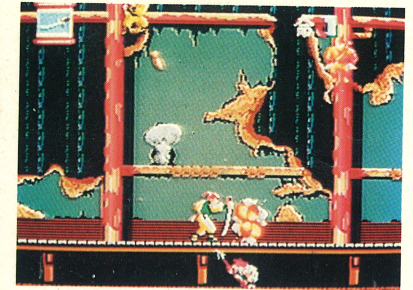

TURBOGRAFX™ 16

NINJA SPIRIT™

16-BIT GRAPHICS
ADVENTURE GAME

Your father has been killed by a Ninja spirit who has escaped in the shape of a wolf. Your search for vengeance plunges you into a supernatural world of evil! The terrible forces of the Dark Side attack you from all directions! Unleash your incredible weapons against Hanzo the Fiend and the Two-Axed Ogre. Call on the mystical power of your Alter Egos...shadow figures of your own avenging spirit who fight by your side! You will find the vengeance you seek...or your own destruction!