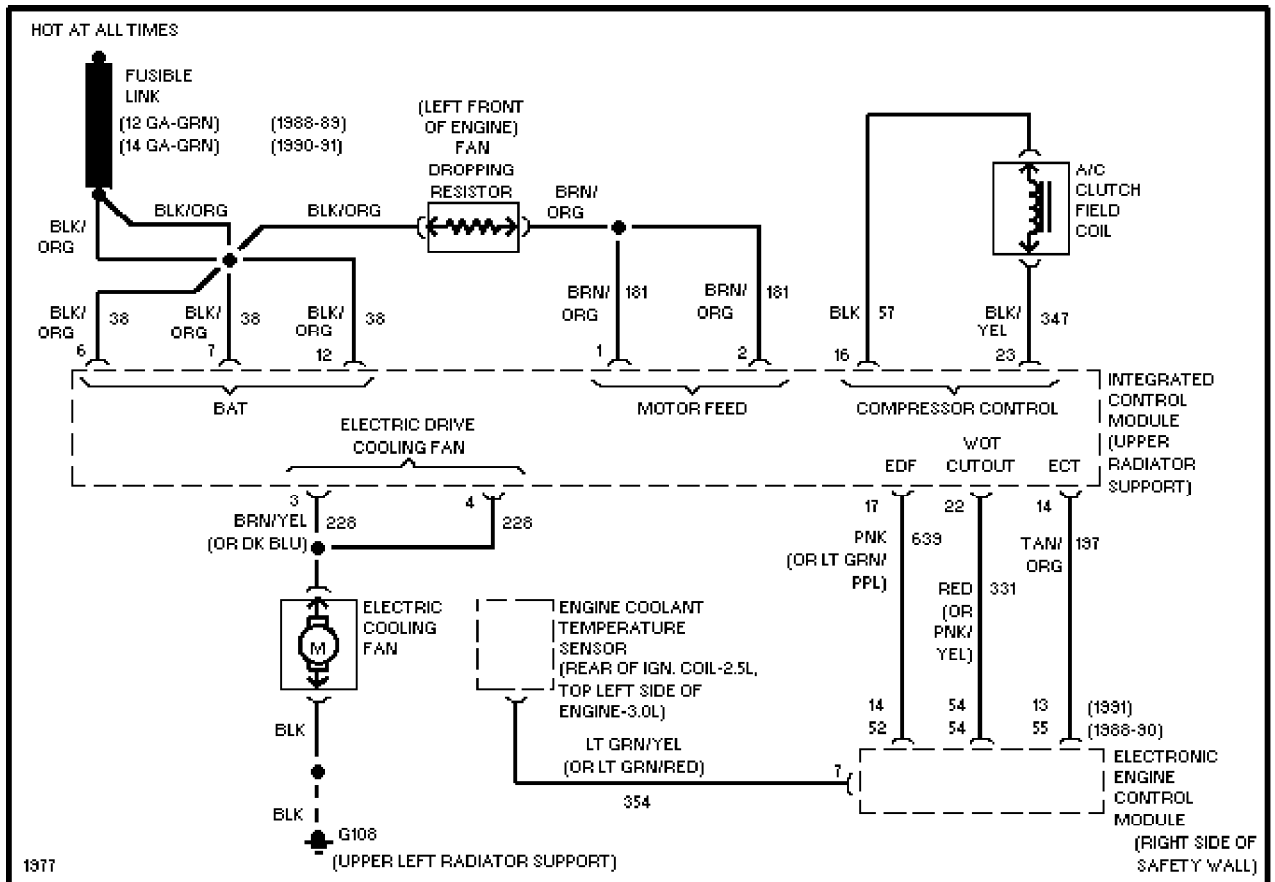

COOLING FAN

2.5L

2.5L, Cooling Fan Circuit

3.0L

SYSTEM WIRING DIAGRAMS

Selected Block (p. 2)

1989 Ford Taurus

For <http://www.mitchell.narod.ru/>

Copyright © 1997 Mitchell International

Friday, March 02, 2001 02:12PM

3.0L SHO, Cooling Fan Circuit

3.0L, Cooling Fan Circuit

SYSTEM WIRING DIAGRAMS

Selected Block (p. 3)

1989 Ford Taurus

For <http://www.mitchell.narod.ru/>

Copyright © 1997 Mitchell International

Friday, March 02, 2001 02:12PM

3.8L

3.8L, Cooling Fan Circuit

DEFOGGERS

SYSTEM WIRING DIAGRAMS

Selected Block (p. 4)

1989 Ford Taurus