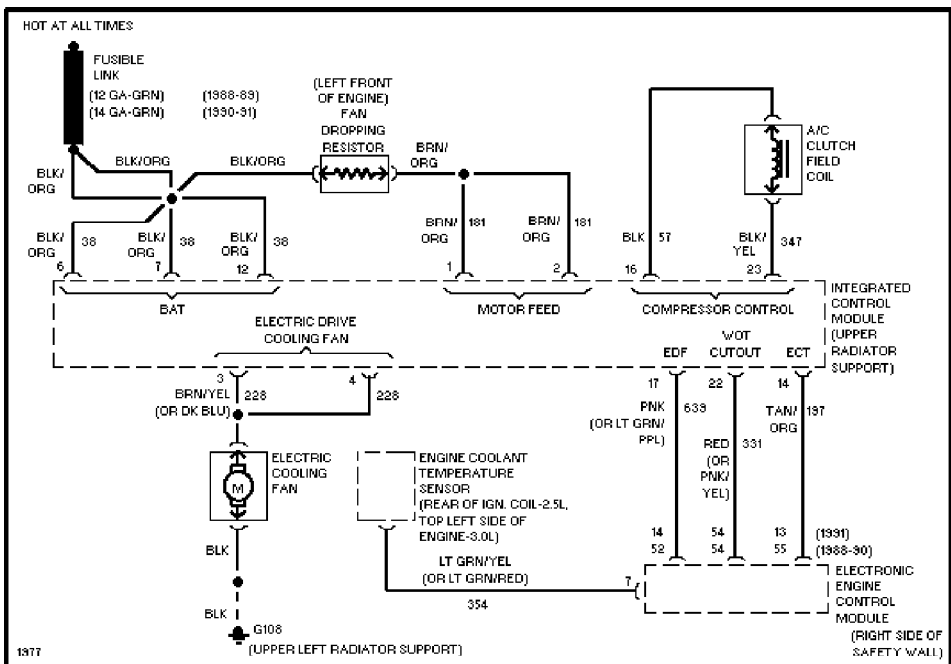

3.0L, Cooling Fan Circuit