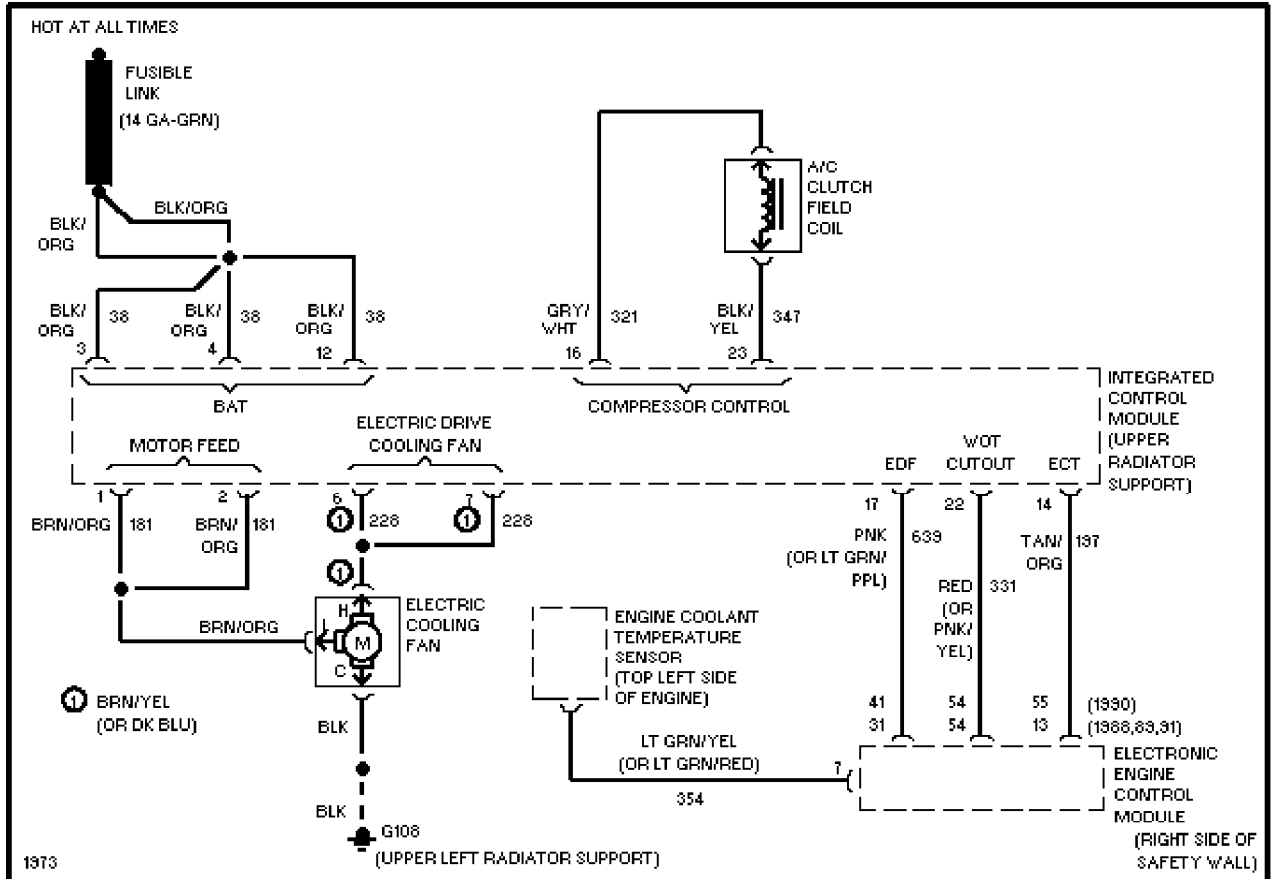

Copyright © 1997 Mitchell International

Friday, March 02, 2001 02:12PM

3.0L SHO, Cooling Fan Circuit

3.0L, Cooling Fan Circuit

SYSTEM WIRING DIAGRAMS

Selected Block (p. 3)

1989 Ford Taurus

For <http://www.mitchell.narod.ru/>

Copyright © 1997 Mitchell International

Friday, March 02, 2001 02:12PM

3.8L

3.8L, Cooling Fan Circuit

DEFOGGERS

SYSTEM WIRING DIAGRAMS

Selected Block (p. 4)

1989 Ford Taurus