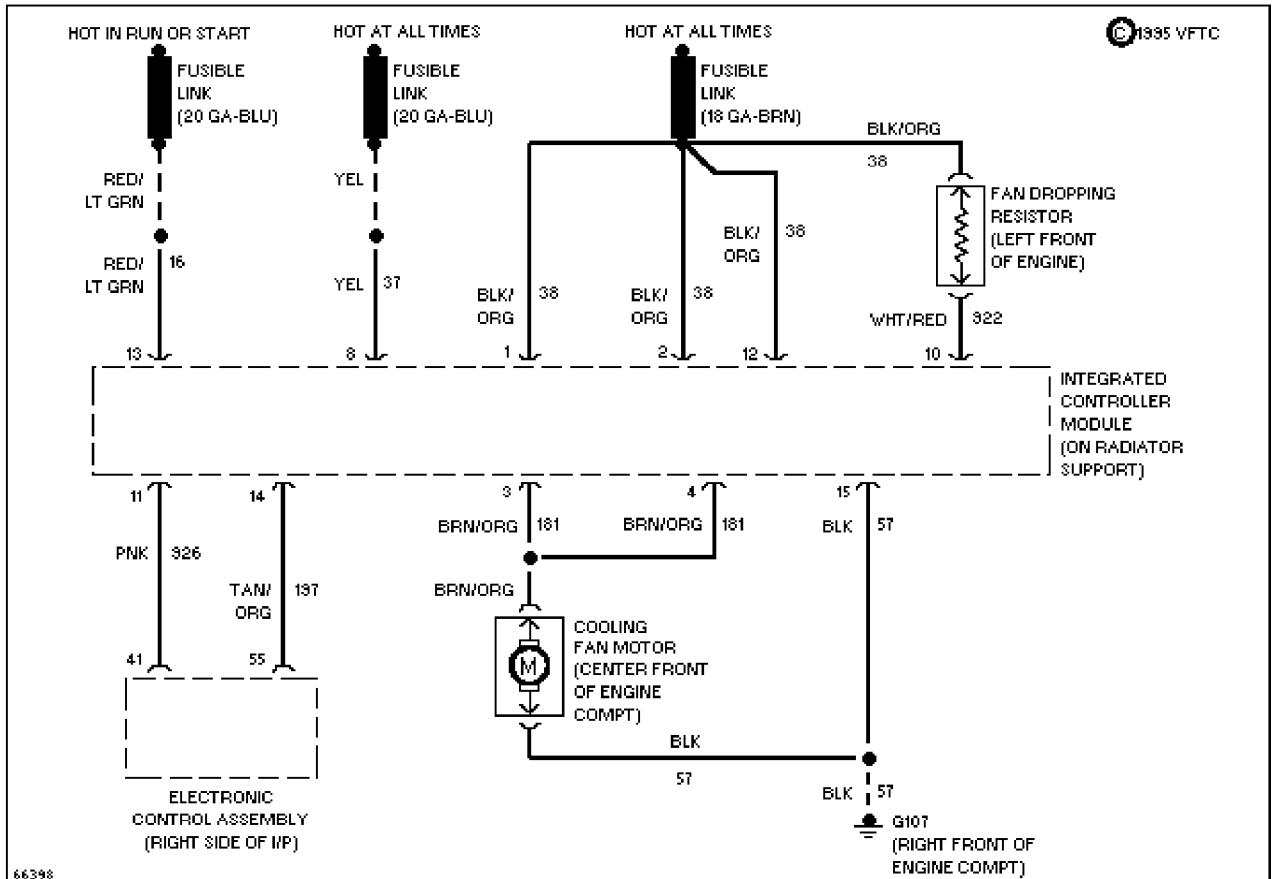

SYSTEM WIRING DIAGRAMS

Selected Block (p. 2)

1989 Ford Taurus

For <http://www.mitchell.narod.ru/>

Copyright © 1997 Mitchell International

Friday, March 02, 2001 02:12PM

3.0L SHO, Cooling Fan Circuit