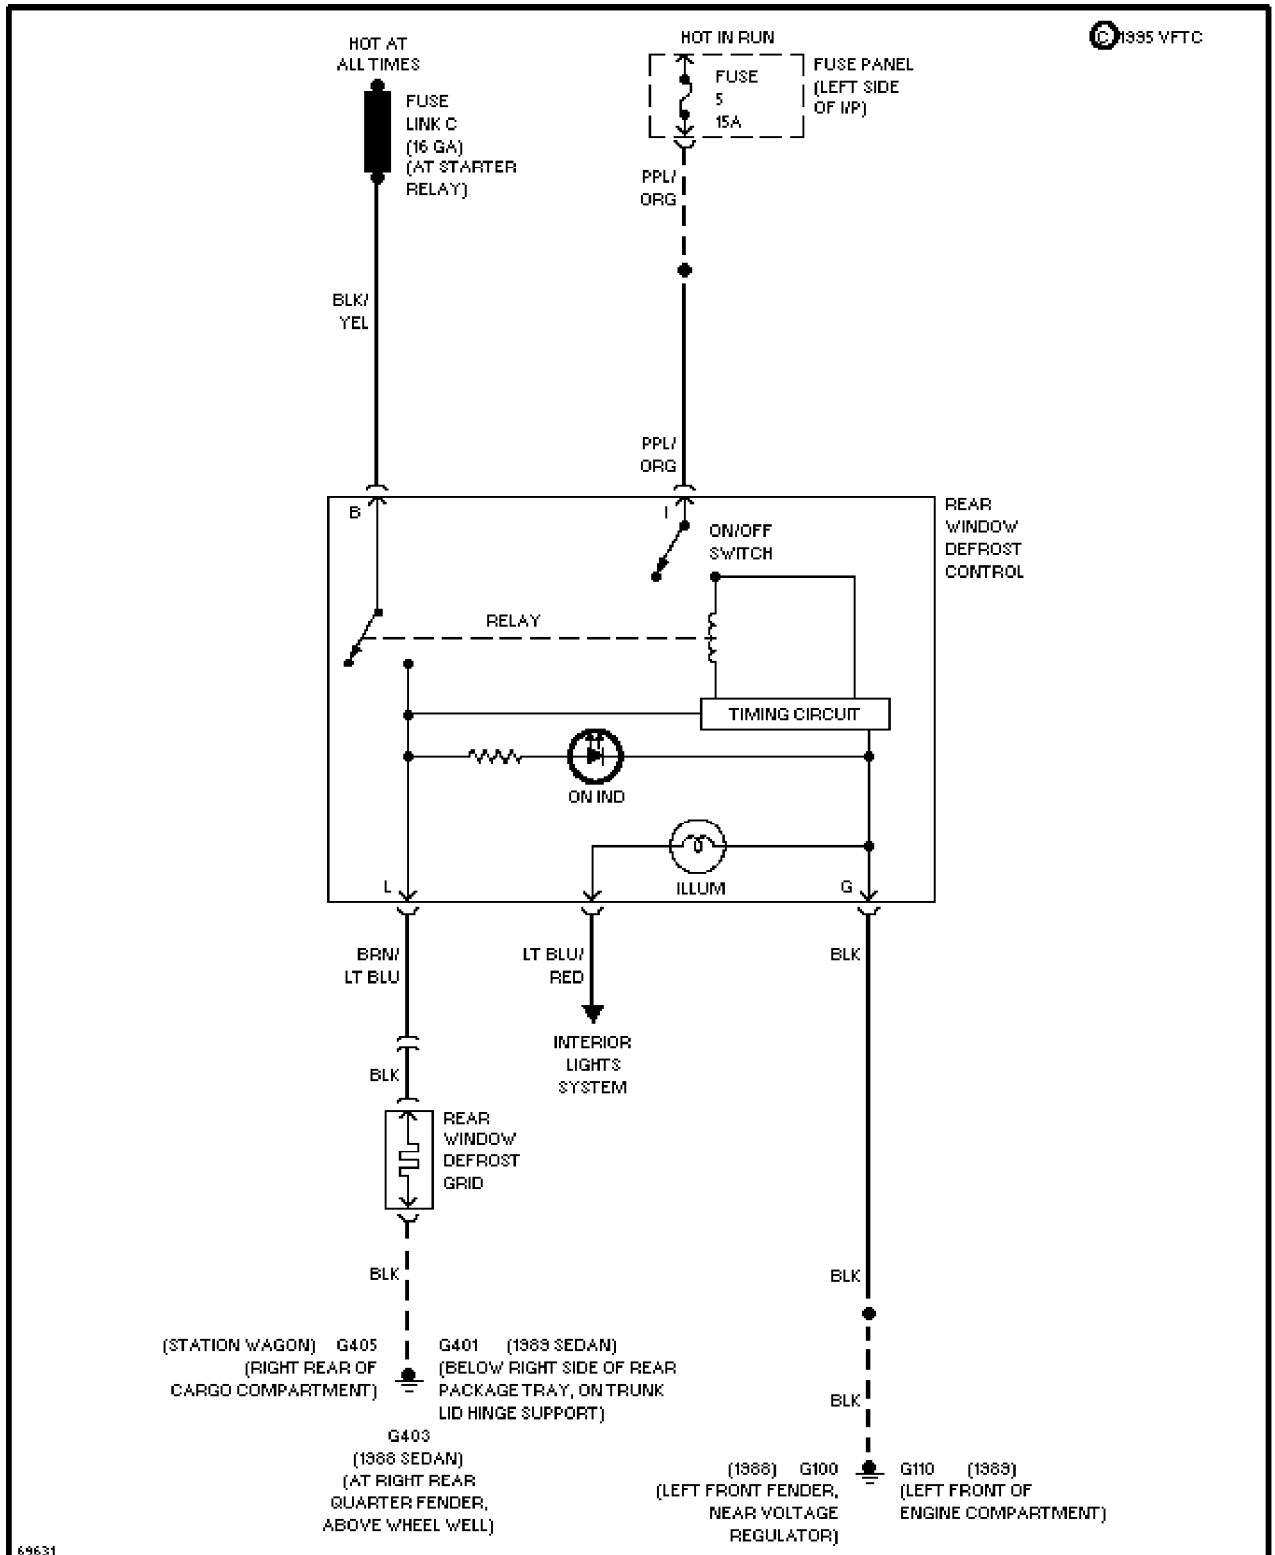

SYSTEM WIRING DIAGRAMS

Selected Block (p. 4)

1989 Ford Taurus

For <http://www.mitchell.narod.ru/>

Copyright © 1997 Mitchell International

Friday, March 02, 2001 02:12PM

Defogger Circuit