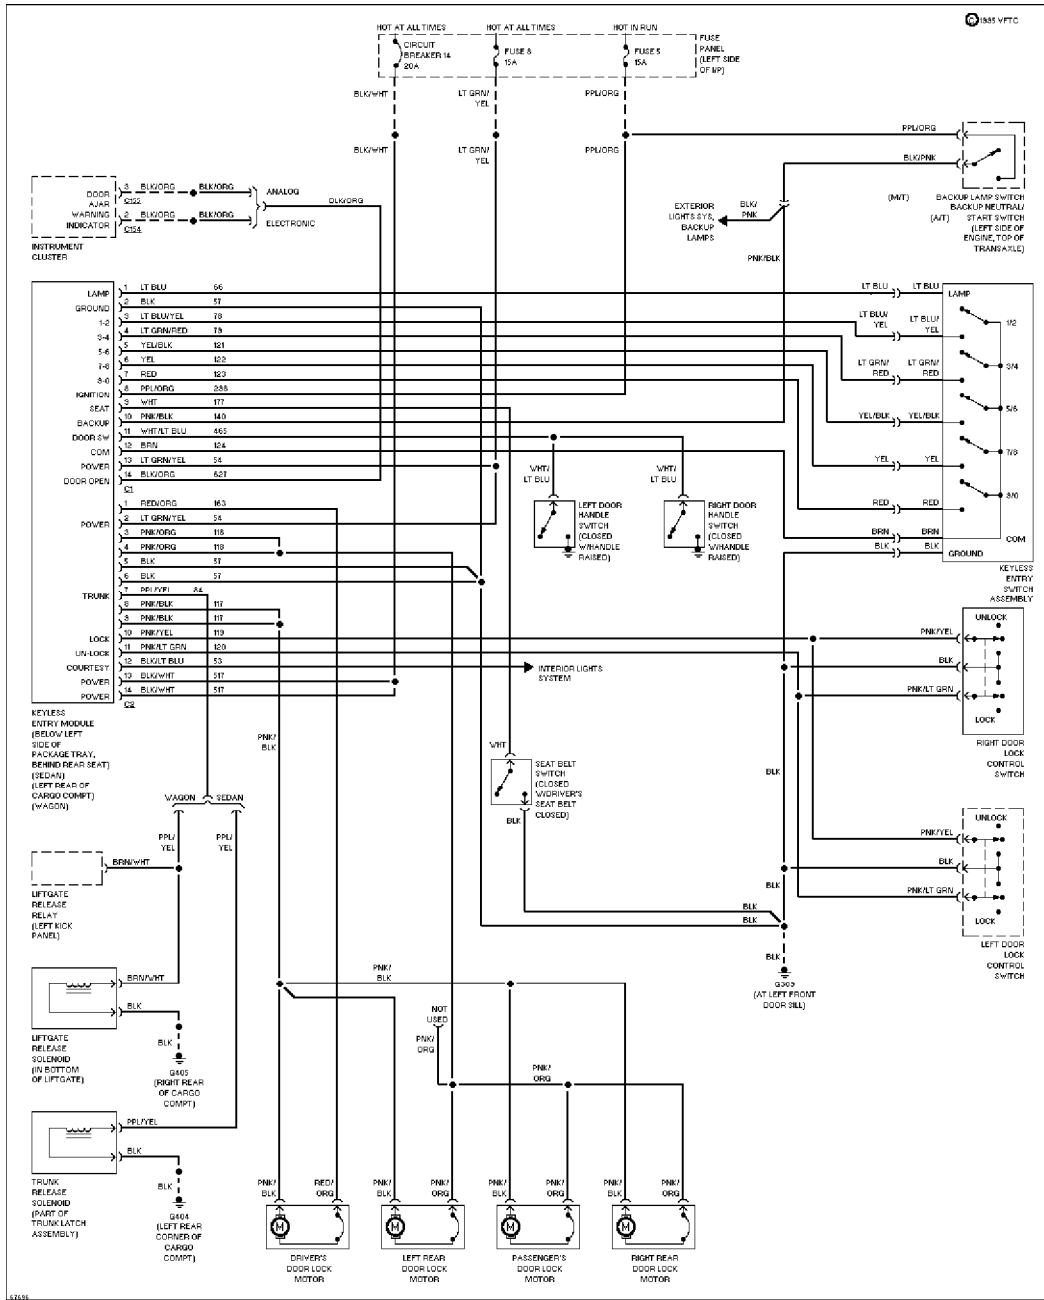

SYSTEM WIRING DIAGRAMS

Selected Block

1989 Ford Taurus

For <http://www.mitchell.narod.ru/>

Copyright © 1997 Mitchell International

Friday, March 02, 2001 02:12PM

HORN

Horn Circuit

POWER ANTENNA

SYSTEM WIRING DIAGRAMS

Selected Block (p. 2)

1989 Ford Taurus

For <http://www.mitchell.narod.ru/>

Copyright © 1997 Mitchell International

Friday, March 02, 2001 02:12PM

Power Antenna Circuit

POWER DOOR LOCKS

SYSTEM WIRING DIAGRAMS

Selected Block (p. 3)

1989 Ford Taurus

For <http://www.mitchell.narod.ru/>

Copyright © 1997 Mitchell International

Friday, March 02, 2001 02:12PM

Door Lock Circuit

SYSTEM WIRING DIAGRAMS

Selected Block (p. 4)

1989 Ford Taurus

For <http://www.mitchell.narod.ru/>

Copyright © 1997 Mitchell International

Friday, March 02, 2001 02:12PM

Keyless Entry Circuit

POWER MIRRORS