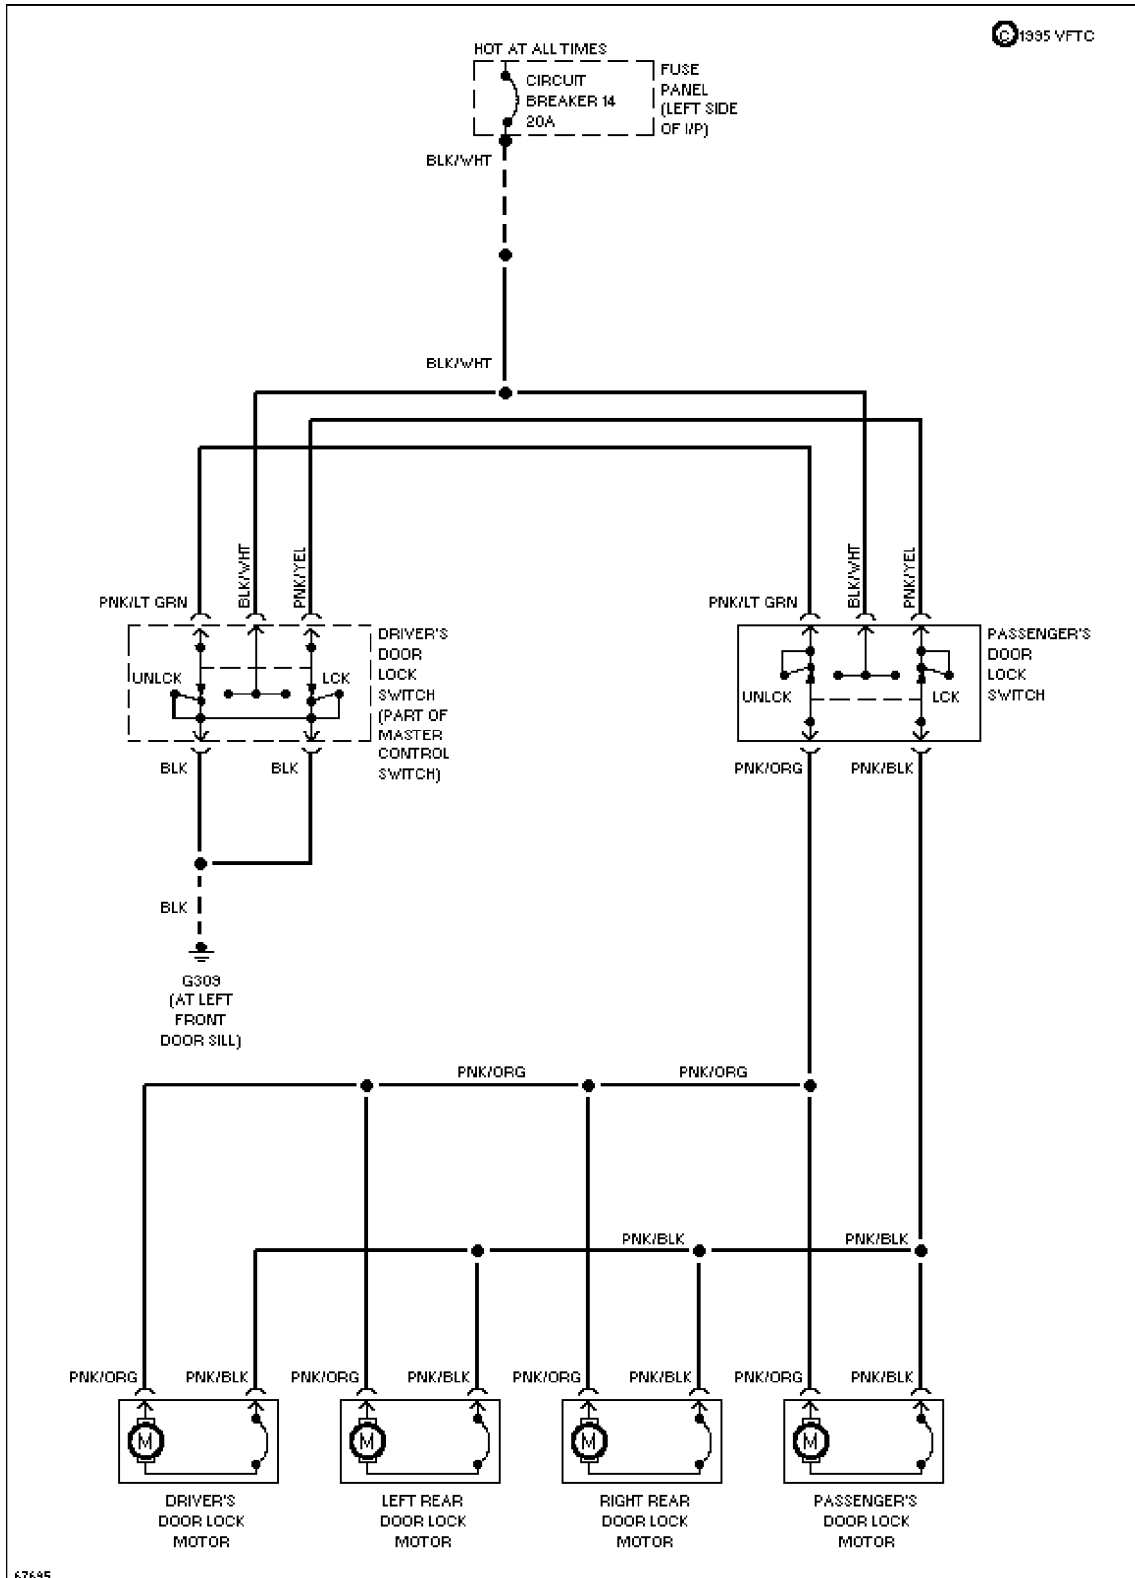

SYSTEM WIRING DIAGRAMS

Selected Block

1989 Ford Taurus

For <http://www.mitchell.narod.ru/>

Copyright © 1997 Mitchell International

Friday, March 02, 2001 02:12PM

HORN

Horn Circuit

POWER ANTENNA

SYSTEM WIRING DIAGRAMS

Selected Block (p. 2)

1989 Ford Taurus

For <http://www.mitchell.narod.ru/>

Copyright © 1997 Mitchell International

Friday, March 02, 2001 02:12PM

Power Antenna Circuit

POWER DOOR LOCKS

SYSTEM WIRING DIAGRAMS

Selected Block (p. 3)

1989 Ford Taurus

For <http://www.mitchell.narod.ru/>

Copyright © 1997 Mitchell International

Friday, March 02, 2001 02:12PM

Door Lock Circuit

SYSTEM WIRING DIAGRAMS

Selected Block (p. 4)

1989 Ford Taurus

For <http://www.mitchell.narod.ru/>

Copyright © 1997 Mitchell International

Friday, March 02, 2001 02:12PM

Keyless Entry Circuit

POWER MIRRORS