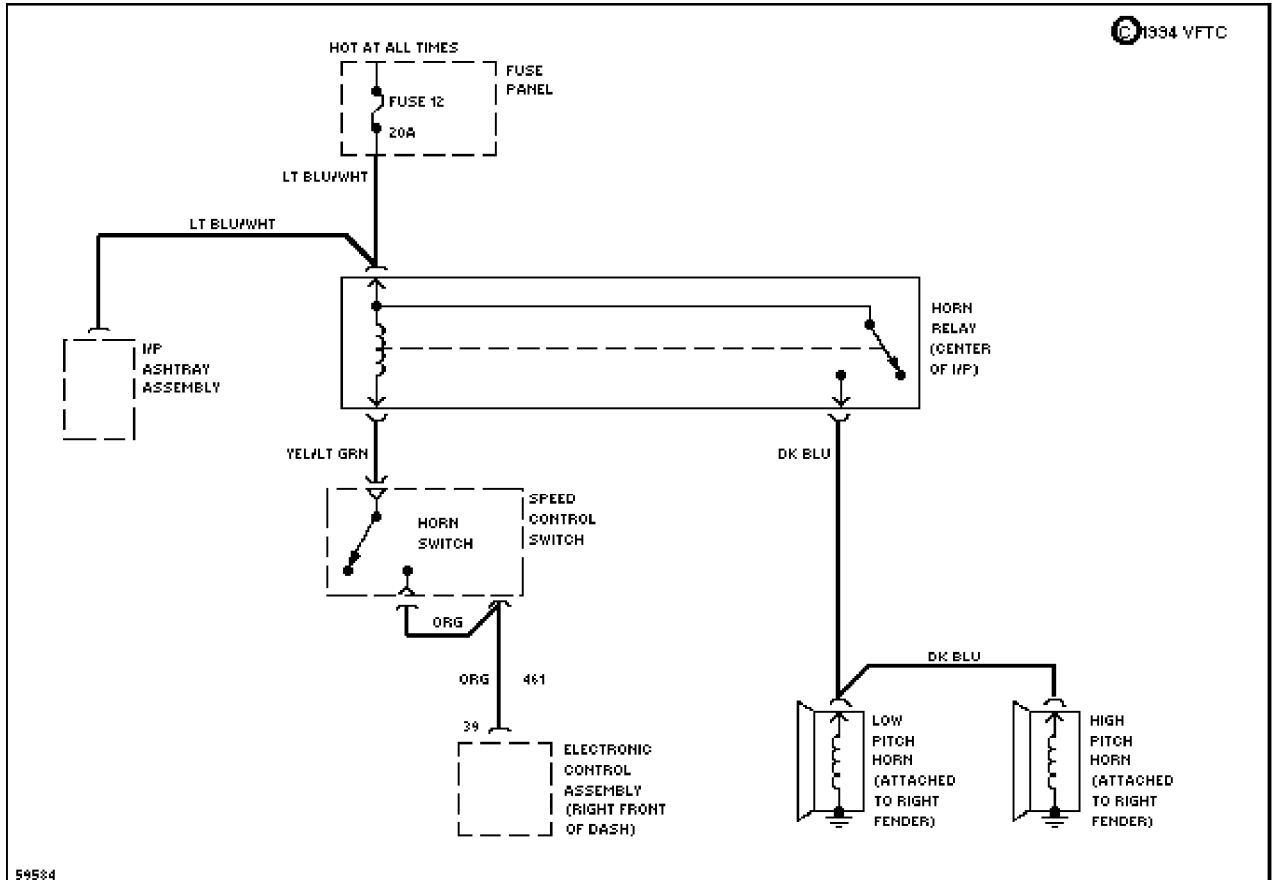

SYSTEM WIRING DIAGRAMS

Selected Block

1989 Ford Taurus

For <http://www.mitchell.narod.ru/>

Copyright © 1997 Mitchell International

Friday, March 02, 2001 02:12PM

HORN

Horn Circuit

POWER ANTENNA

SYSTEM WIRING DIAGRAMS

Selected Block (p. 2)

1989 Ford Taurus

For <http://www.mitchell.narod.ru/>

Copyright © 1997 Mitchell International

Friday, March 02, 2001 02:12PM

Power Antenna Circuit

POWER DOOR LOCKS

SYSTEM WIRING DIAGRAMS

Selected Block (p. 3)

1989 Ford Taurus

For <http://www.mitchell.narod.ru/>

Copyright © 1997 Mitchell International

Friday, March 02, 2001 02:12PM

Door Lock Circuit