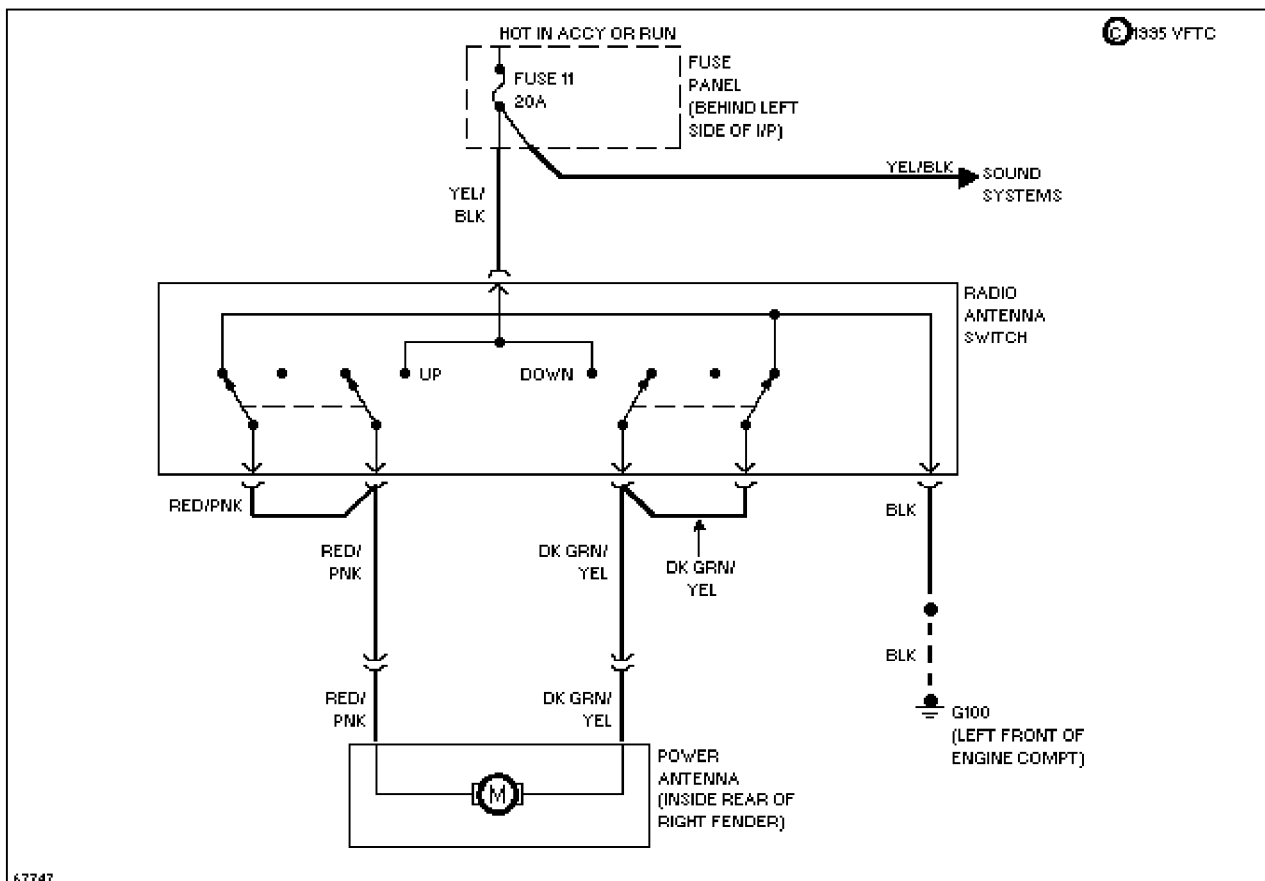

POWER ANTENNA

SYSTEM WIRING DIAGRAMS

Selected Block (p. 2)

1989 Ford Taurus

For <http://www.mitchell.narod.ru/>

Copyright © 1997 Mitchell International

Friday, March 02, 2001 02:12PM

Power Antenna Circuit

POWER DOOR LOCKS

SYSTEM WIRING DIAGRAMS

Selected Block (p. 3)

1989 Ford Taurus

For <http://www.mitchell.narod.ru/>

Copyright © 1997 Mitchell International

Friday, March 02, 2001 02:12PM

Door Lock Circuit