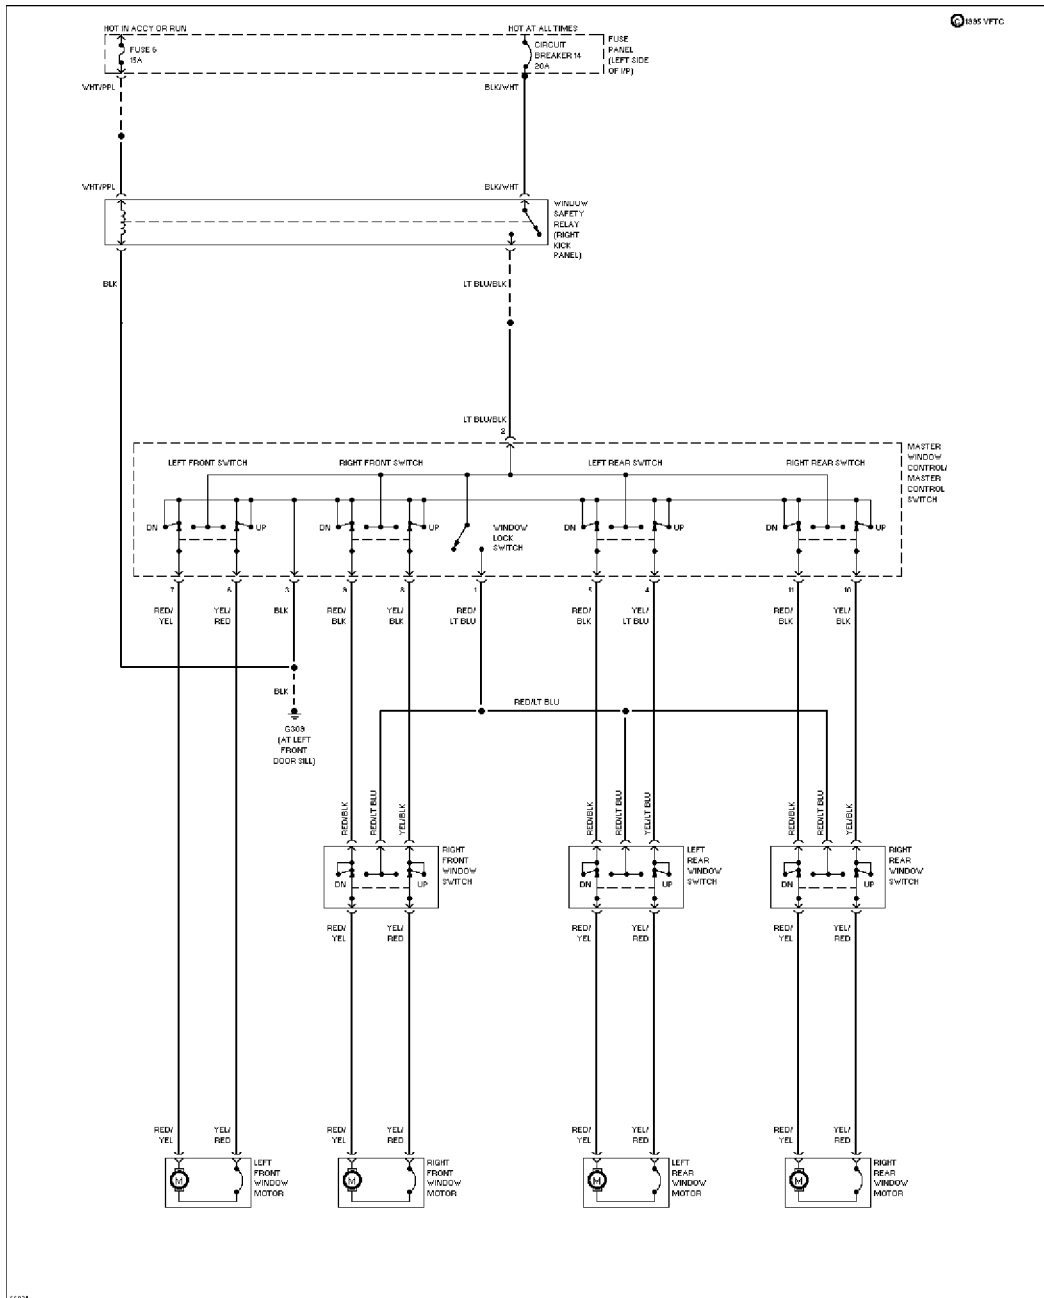

SYSTEM WIRING DIAGRAMS

Selected Block (p. 3)

1989 Ford Taurus

For <http://www.mitchell.narod.ru/>

Copyright © 1997 Mitchell International

Friday, March 02, 2001 02:12PM

POWER WINDOWS

Power Window Circuit

RADIO