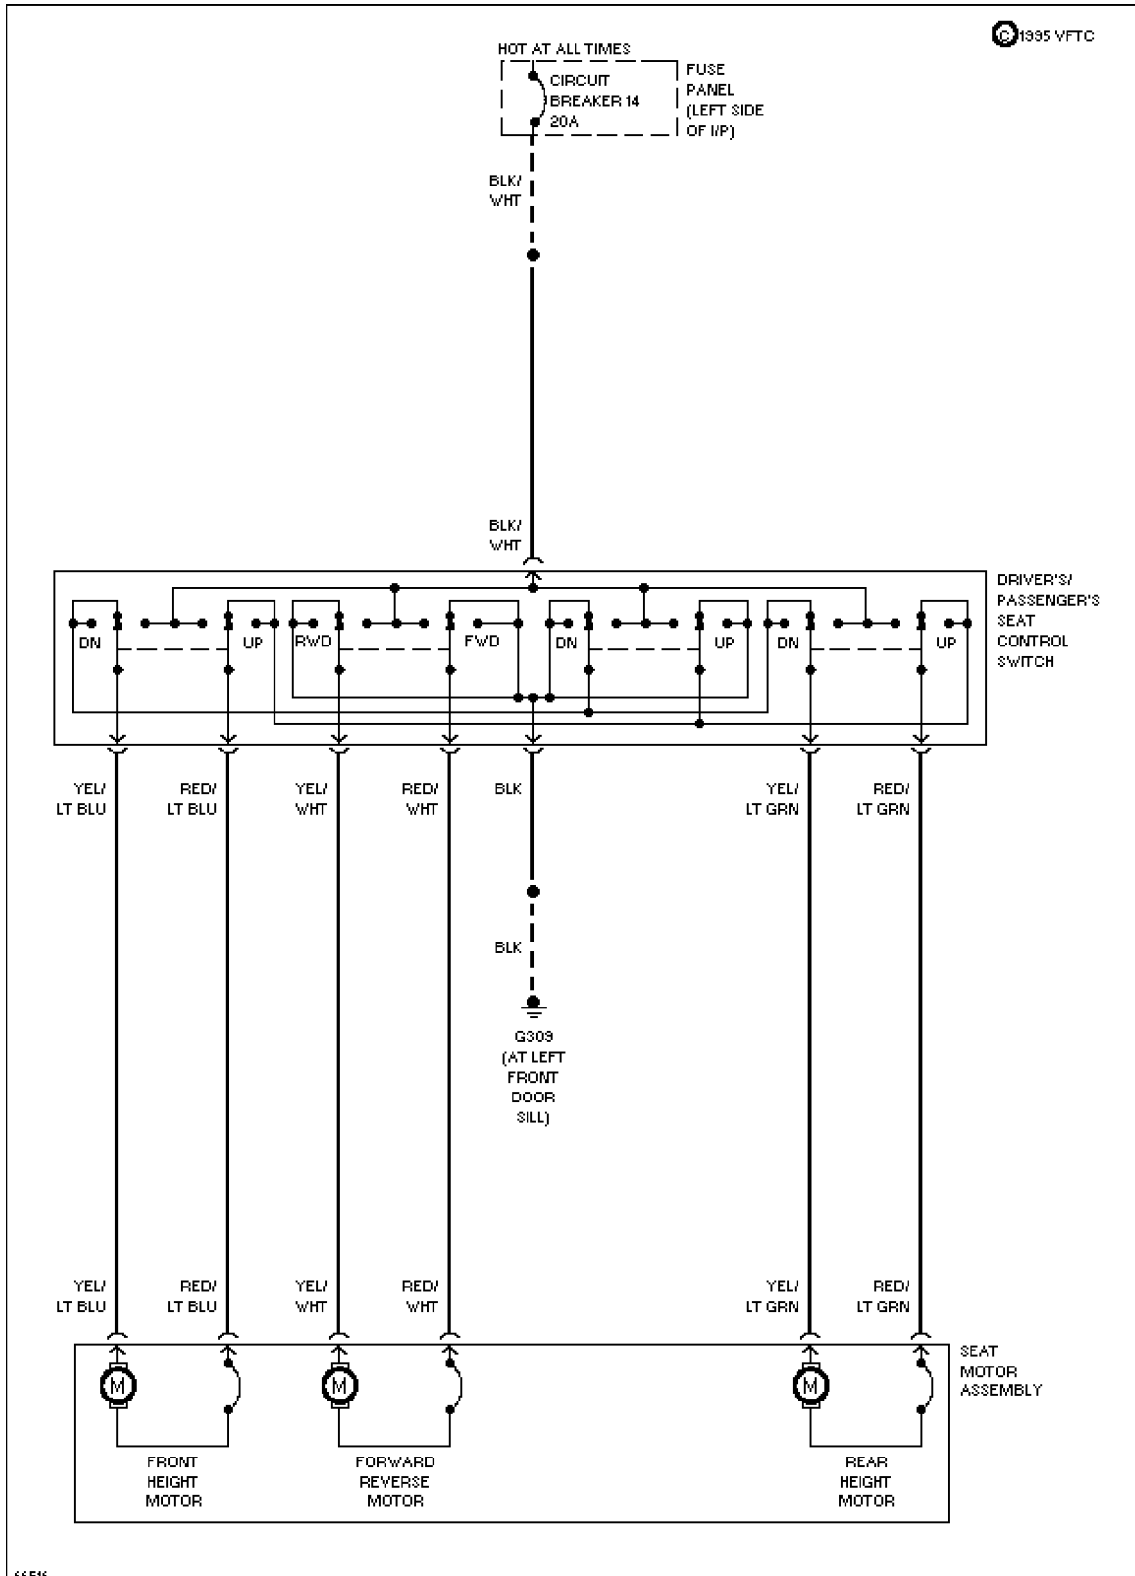

SYSTEM WIRING DIAGRAMS

Selected Block (p. 2)

1989 Ford Taurus

For <http://www.mitchell.narod.ru/>

Copyright © 1997 Mitchell International

Friday, March 02, 2001 02:12PM

Power Seat Circuit

SYSTEM WIRING DIAGRAMS