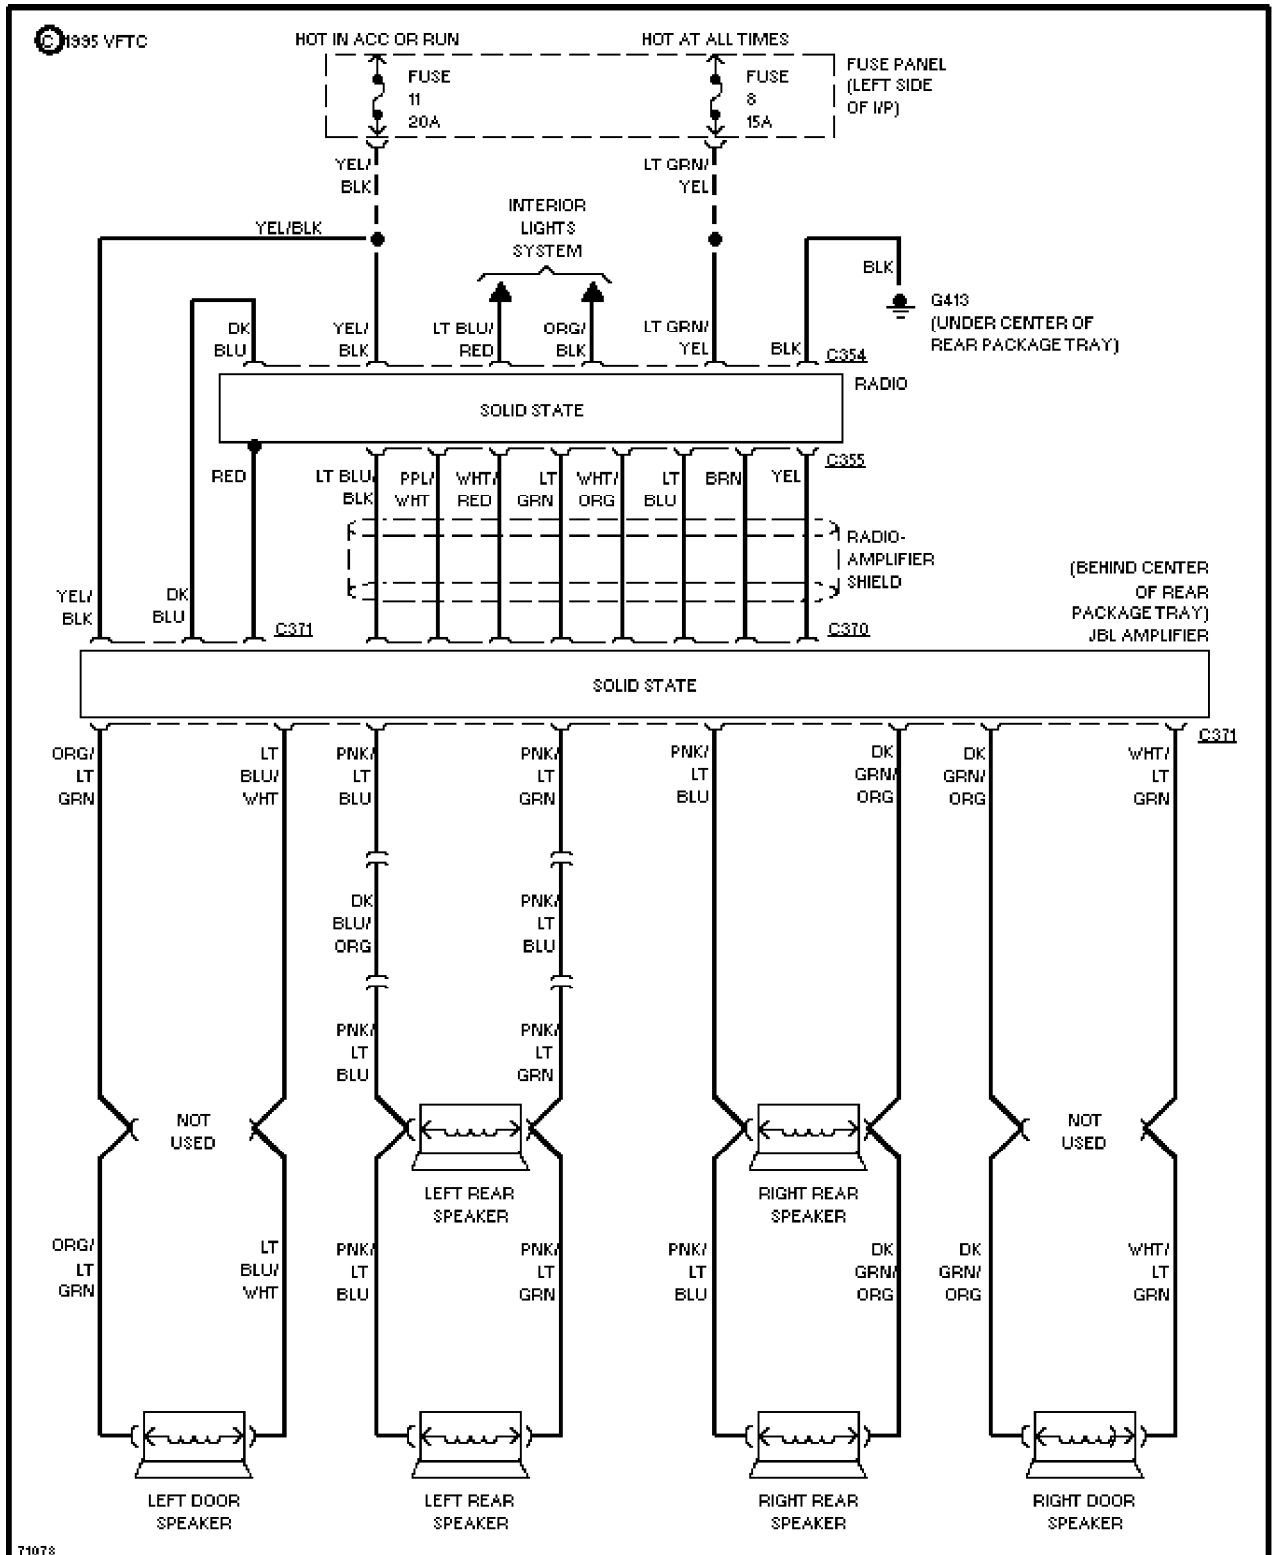

SYSTEM WIRING DIAGRAMS

Selected Block (p. 5)

1989 Ford Taurus

For <http://www.mitchell.narod.ru/>

Copyright © 1997 Mitchell International

Friday, March 02, 2001 02:12PM

Premium Sound Radio Circuit, W/ EPC/JBL