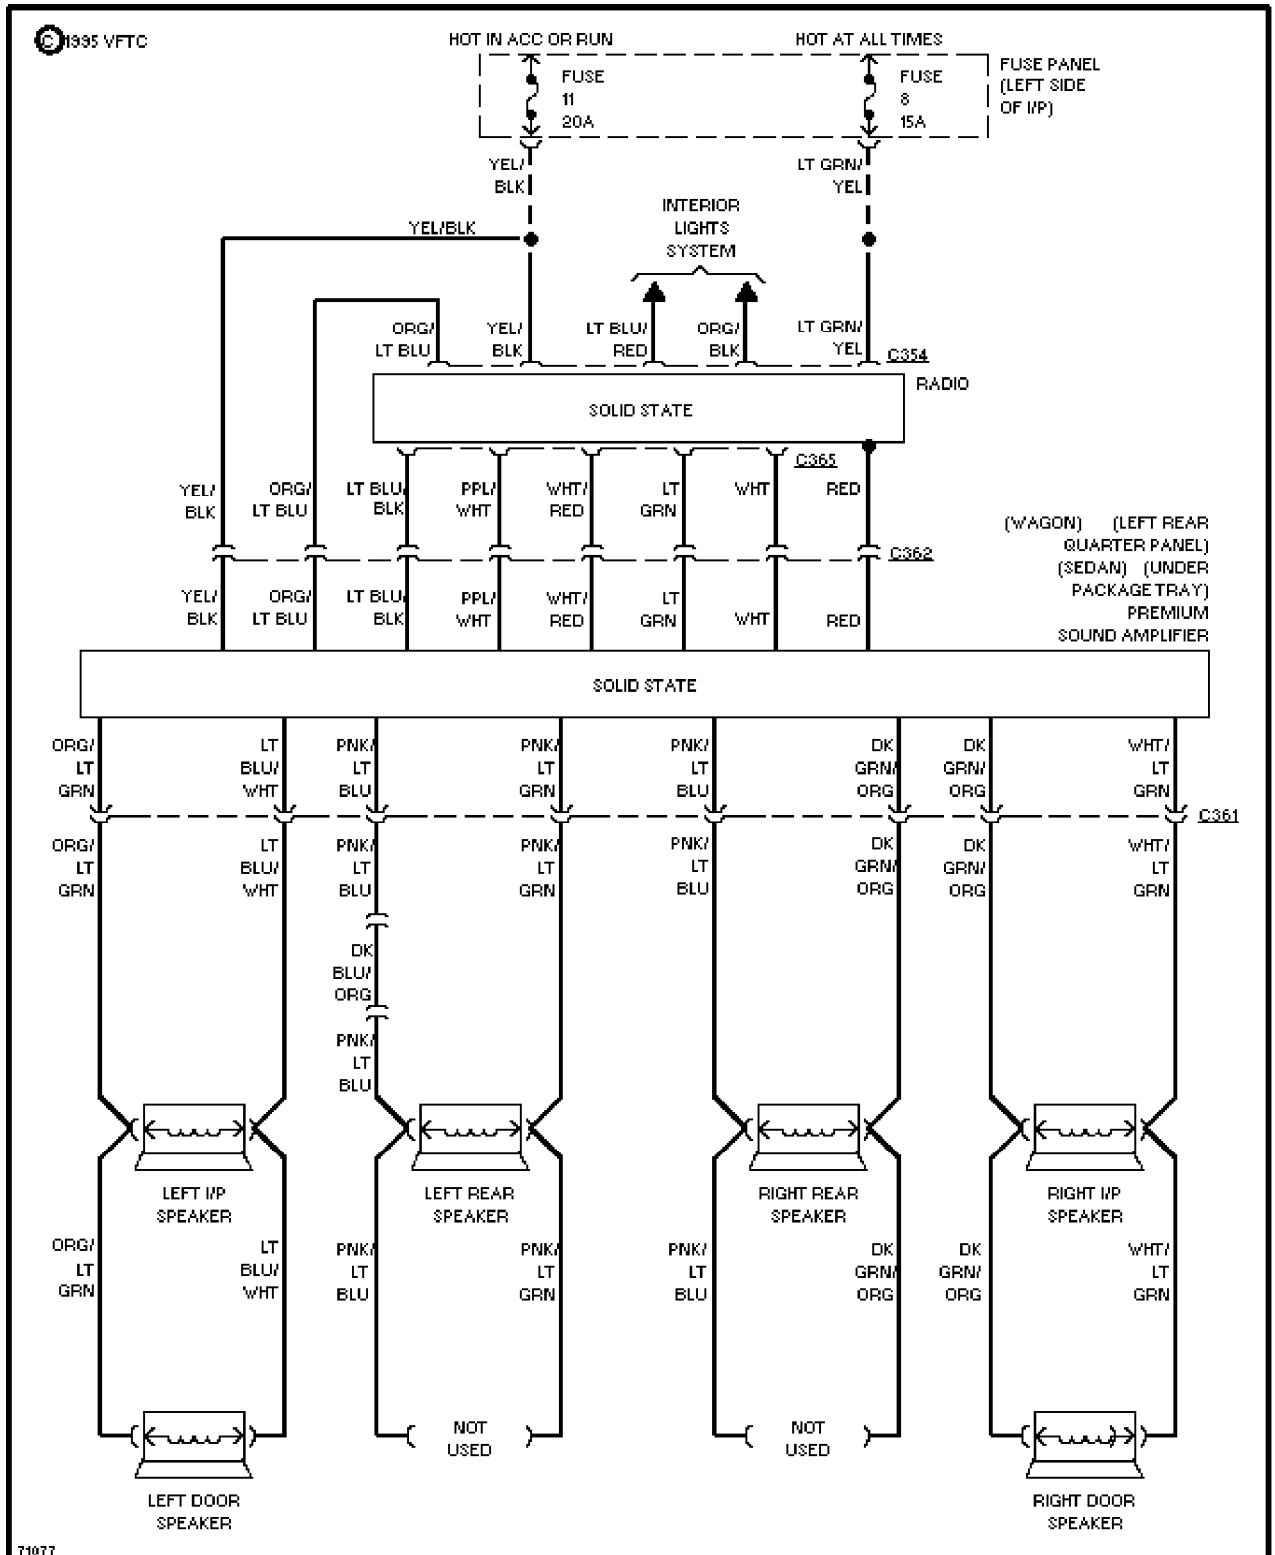

SYSTEM WIRING DIAGRAMS

Selected Block (p. 4)

1989 Ford Taurus

For <http://www.mitchell.narod.ru/>

Copyright © 1997 Mitchell International

Friday, March 02, 2001 02:12PM

Premium Sound Radio Circuit, Standard/AAV