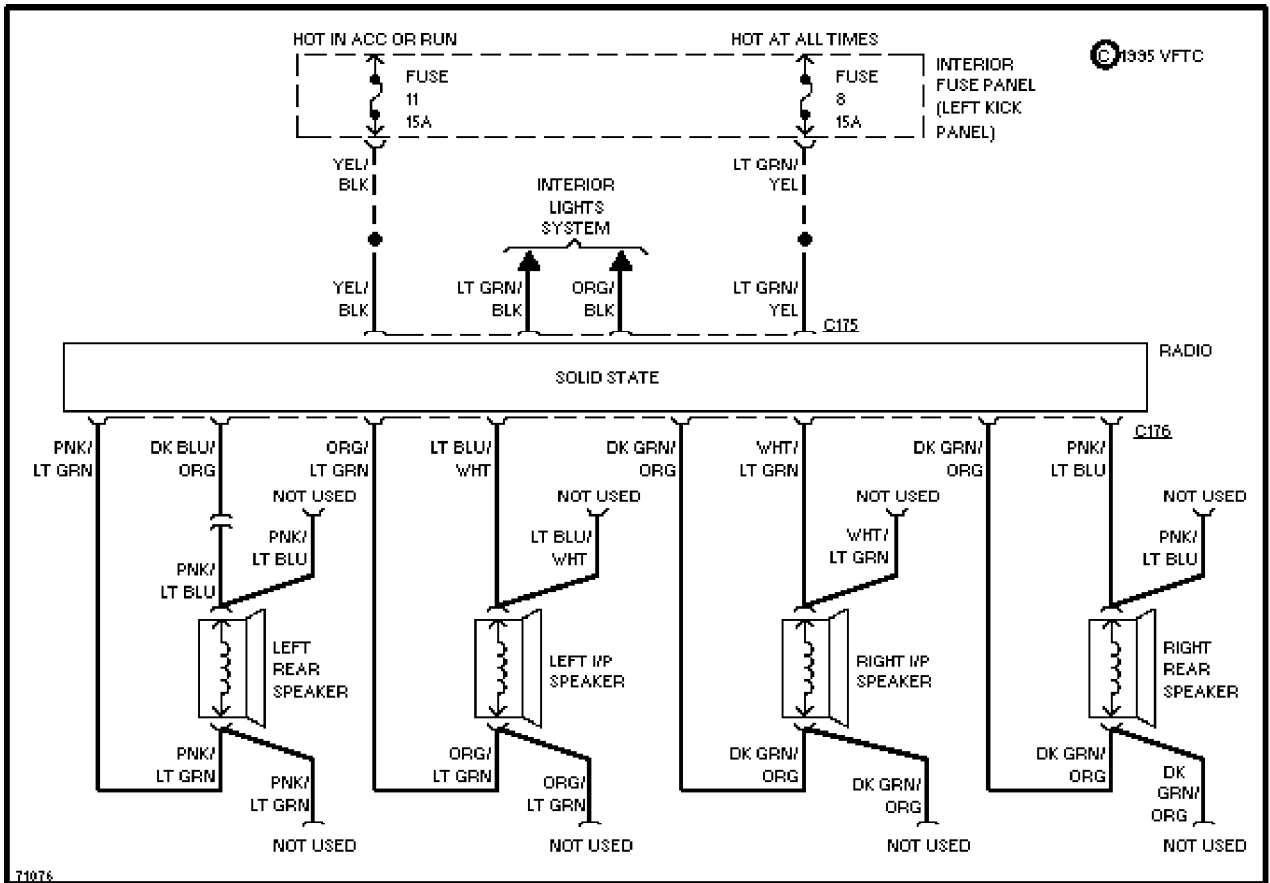

SYSTEM WIRING DIAGRAMS

Selected Block (p. 6)

1989 Ford Taurus

For <http://www.mitchell.narod.ru/>

Copyright © 1997 Mitchell International

Friday, March 02, 2001 02:12PM

Stereo Radio Circuit