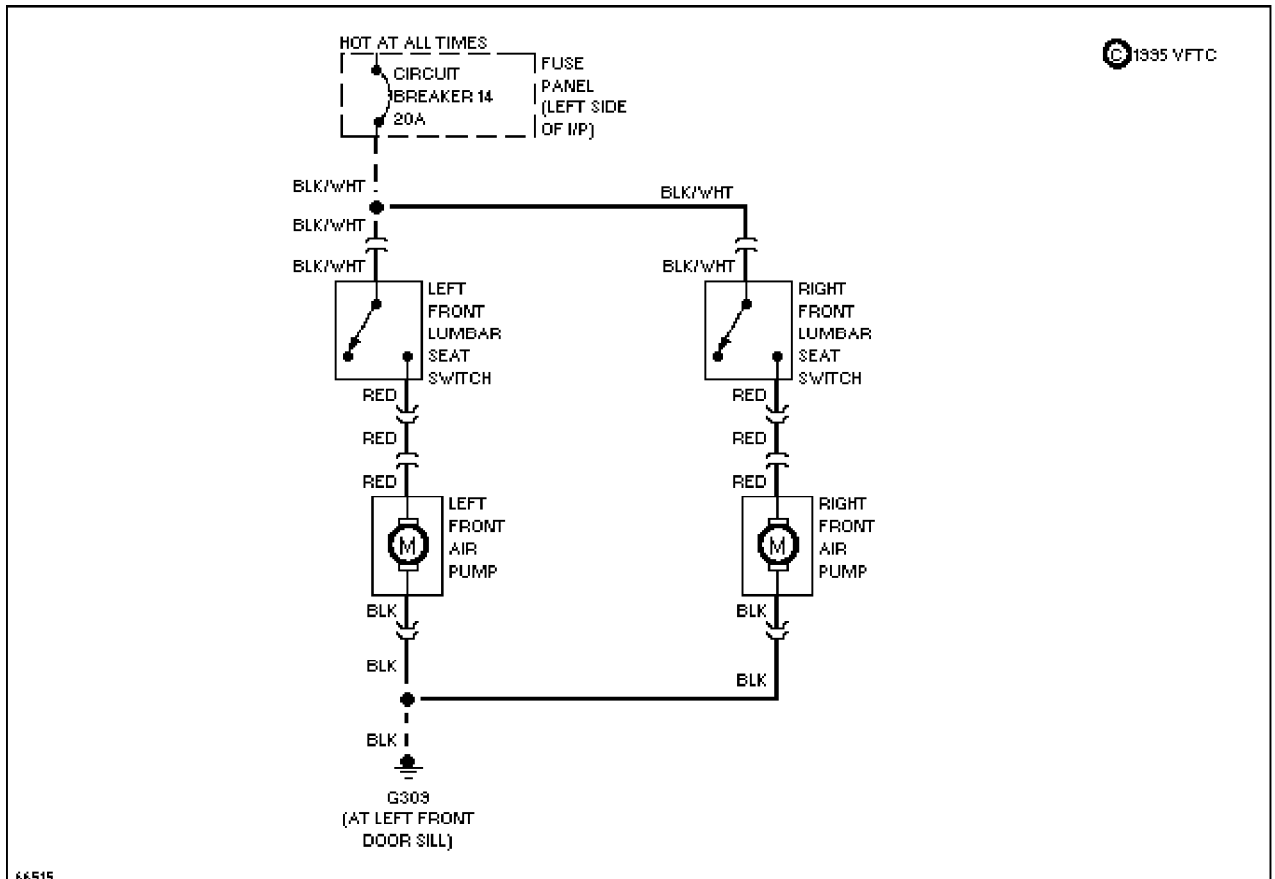

SYSTEM WIRING DIAGRAMS

Selected Block

1989 Ford Taurus

For <http://www.mitchell.narod.ru/>

Copyright © 1997 Mitchell International

Friday, March 02, 2001 02:12PM

POWER SEATS

Lumbar Circuit