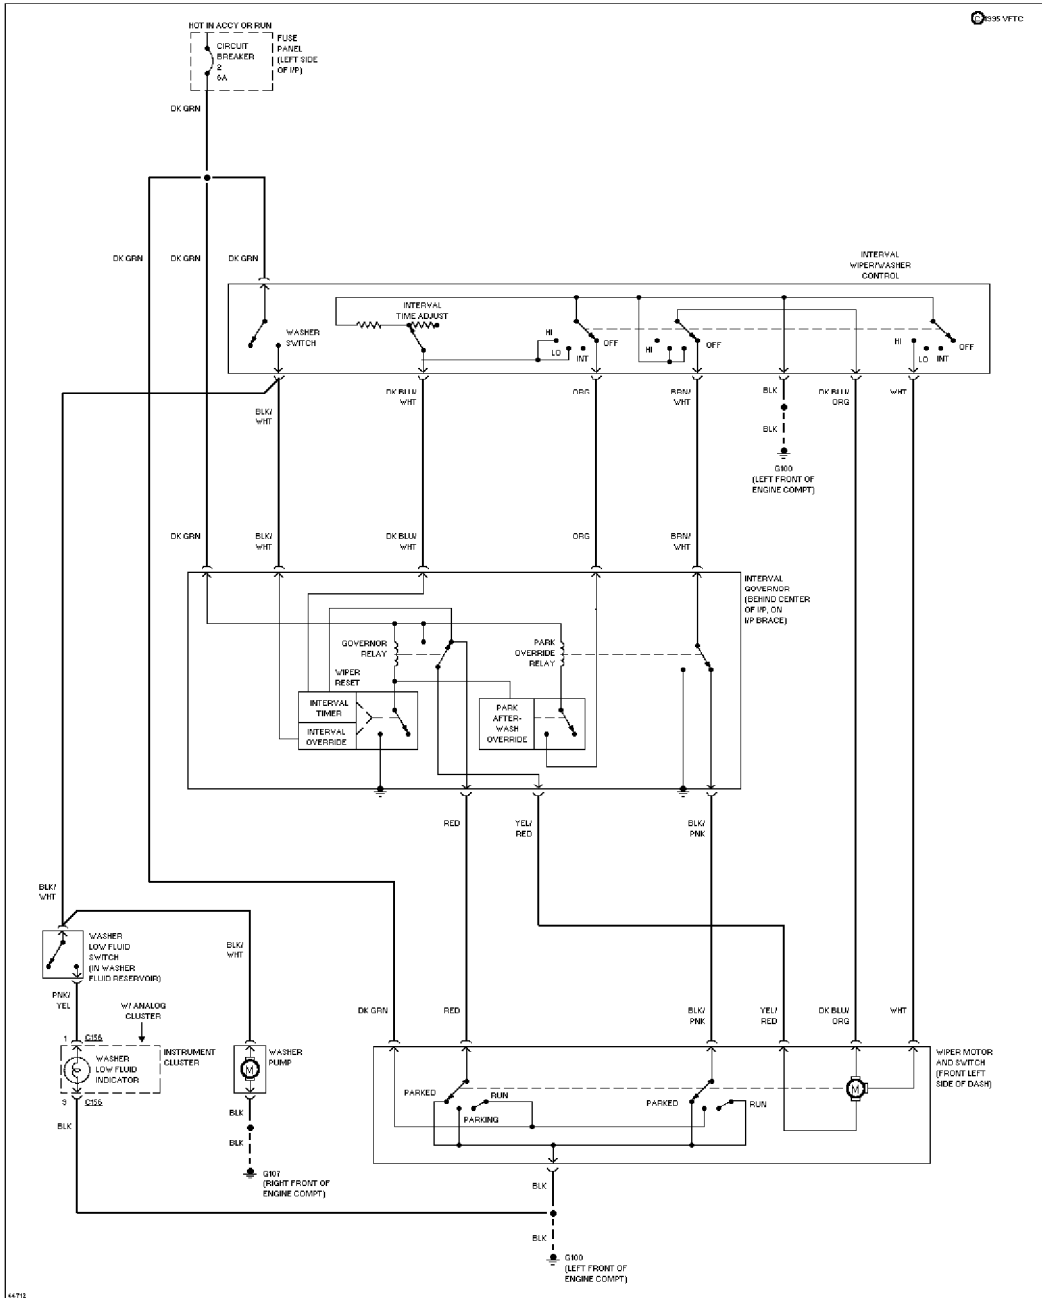

### TRUNK, TAILGATE, FUEL DOOR

Trunk Release Circuit

# SYSTEM WIRING DIAGRAMS

## Selected Block (p. 2)

1989 Ford Taurus

For <http://www.mitchell.narod.ru/>

Copyright © 1997 Mitchell International

Friday, March 02, 2001 02:13PM

Interval Wiper/Washer Circuit