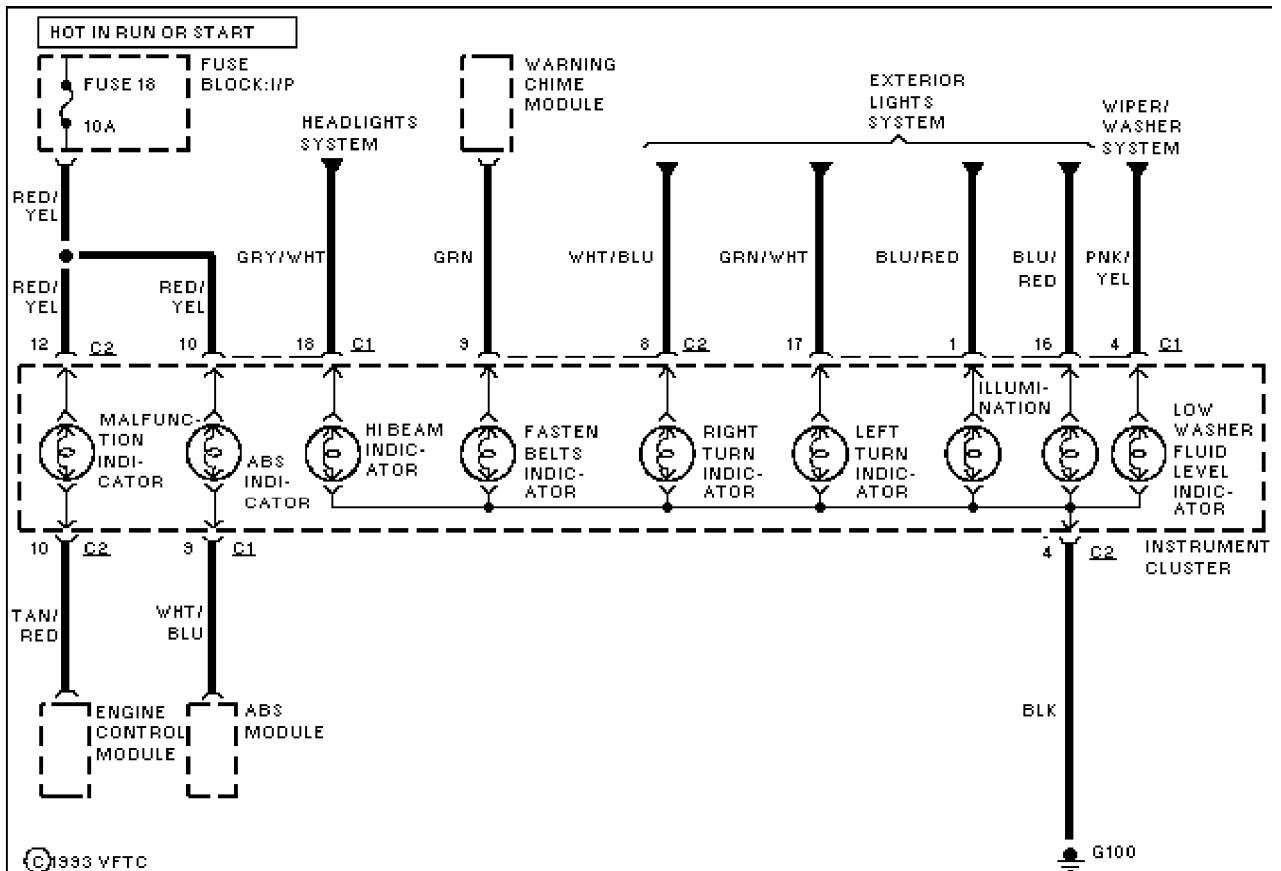

SUB-CIRCUIT DIAGRAMS

Selected Block (p. 2)

1990 Ford Taurus

For <http://www.mitchell.narod.ru/>

Copyright © 1997 Mitchell International

Friday, March 02, 2001 02:16PM

Fig. 68: Electronic Indicators (SHO) (1 of 4)

Fig. 69: Electronic Indicators (SHO) (2 of 4)

SUB-CIRCUIT DIAGRAMS

Selected Block (p. 3)

1990 Ford Taurus

For <http://www.mitchell.narod.ru/>

Copyright © 1997 Mitchell International

Friday, March 02, 2001 02:16PM

Fig. 70: Electronic Indicators (SHO) (3 of 4)

Fig. 71: Electronic Indicators (SHO) (4 of 4)

SUB-CIRCUIT DIAGRAMS

Selected Block (p. 4)

1990 Ford Taurus

For <http://www.mitchell.narod.ru/>

Copyright © 1997 Mitchell International