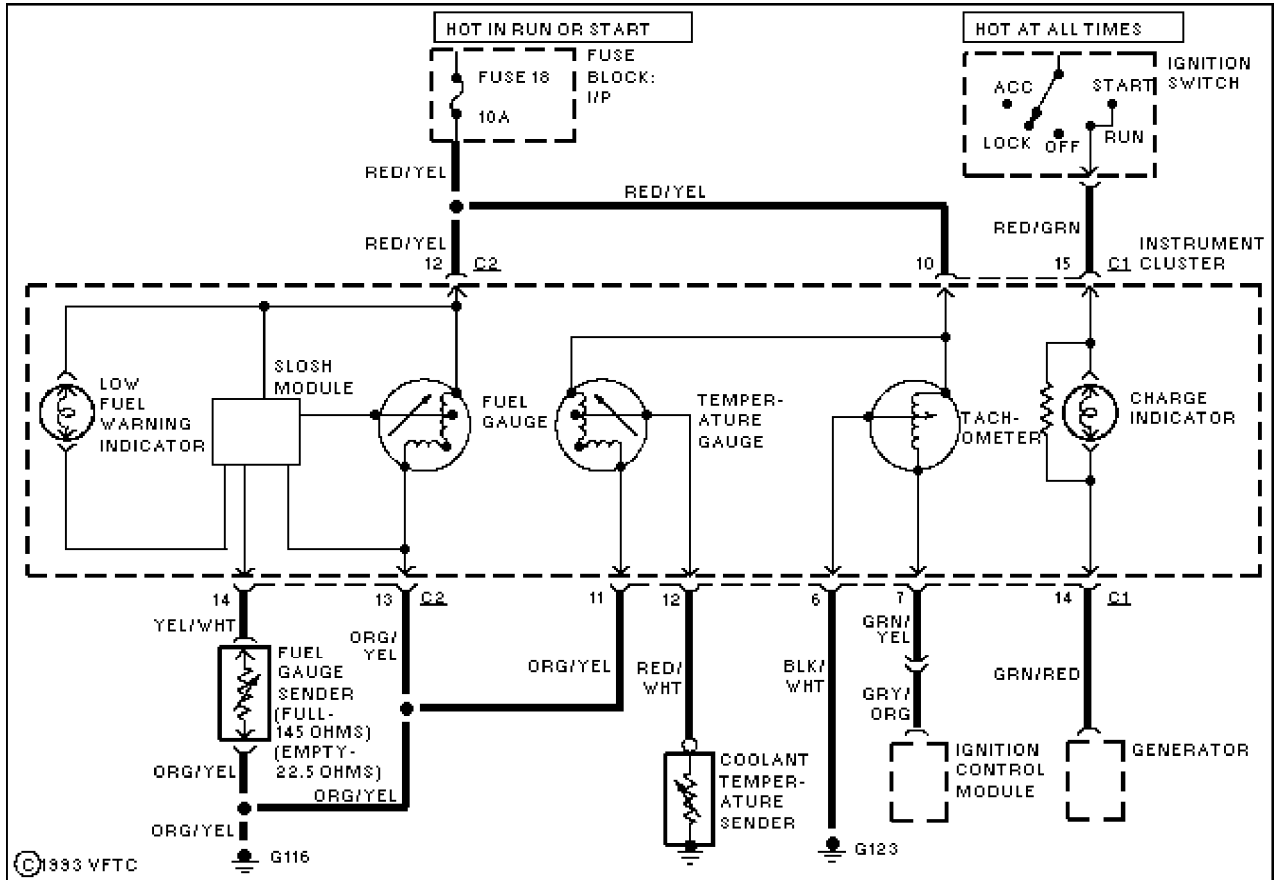

SUB-CIRCUIT DIAGRAMS

Selected Block

1990 Ford Taurus

For <http://www.mitchell.narod.ru/>

Copyright © 1997 Mitchell International

Friday, March 02, 2001 02:16PM

ELECTRONIC CLUSTER (SHO)

Fig. 67: Electronic Gauges (SHO)

SUB-CIRCUIT DIAGRAMS

Selected Block (p. 2)

1990 Ford Taurus

For <http://www.mitchell.narod.ru/>

Copyright © 1997 Mitchell International

Friday, March 02, 2001 02:16PM

Fig. 68: Electronic Indicators (SHO) (1 of 4)

Fig. 69: Electronic Indicators (SHO) (2 of 4)

SUB-CIRCUIT DIAGRAMS

Selected Block (p. 3)

1990 Ford Taurus

For <http://www.mitchell.narod.ru/>

Copyright © 1997 Mitchell International

Friday, March 02, 2001 02:16PM