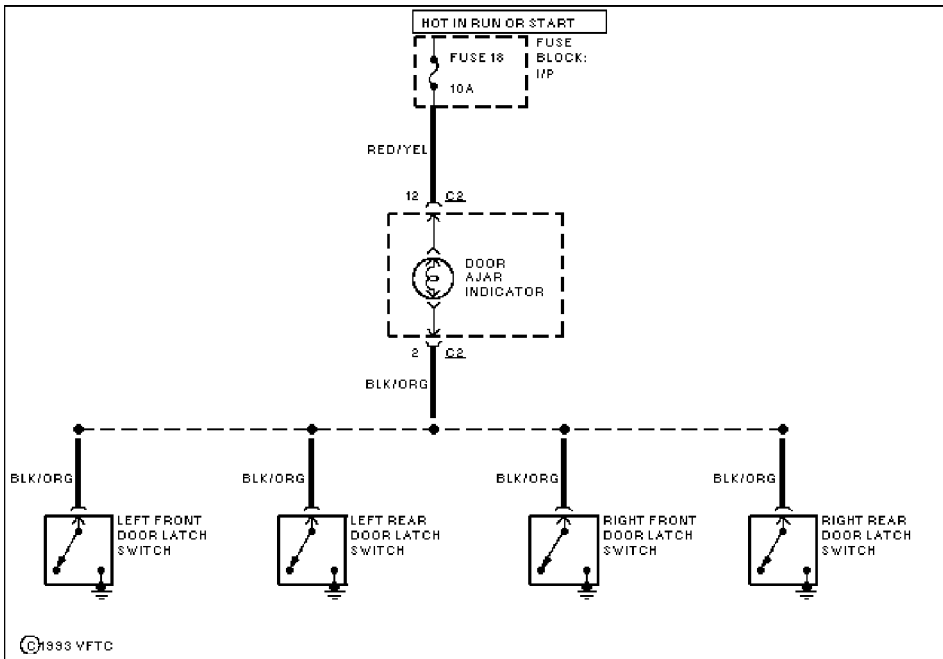

Fig. 69: Electronic Indicators (SHO) (2 of 4)

SUB-CIRCUIT DIAGRAMS

Selected Block (p. 3)

1990 Ford Taurus

For <http://www.mitchell.narod.ru/>

Copyright © 1997 Mitchell International

Friday, March 02, 2001 02:16PM

Fig. 70: Electronic Indicators (SHO) (3 of 4)

Fig. 71: Electronic Indicators (SHO) (4 of 4)

SUB-CIRCUIT DIAGRAMS

Selected Block (p. 4)

1990 Ford Taurus

For <http://www.mitchell.narod.ru/>

Copyright © 1997 Mitchell International

Friday, March 02, 2001 02:16PM

POWER WINDOWS

Fig. 72: Power Windows (1 of 2)

SUB-CIRCUIT DIAGRAMS

Selected Block (p. 5)

1990 Ford Taurus

For <http://www.mitchell.narod.ru/>

Copyright © 1997 Mitchell International