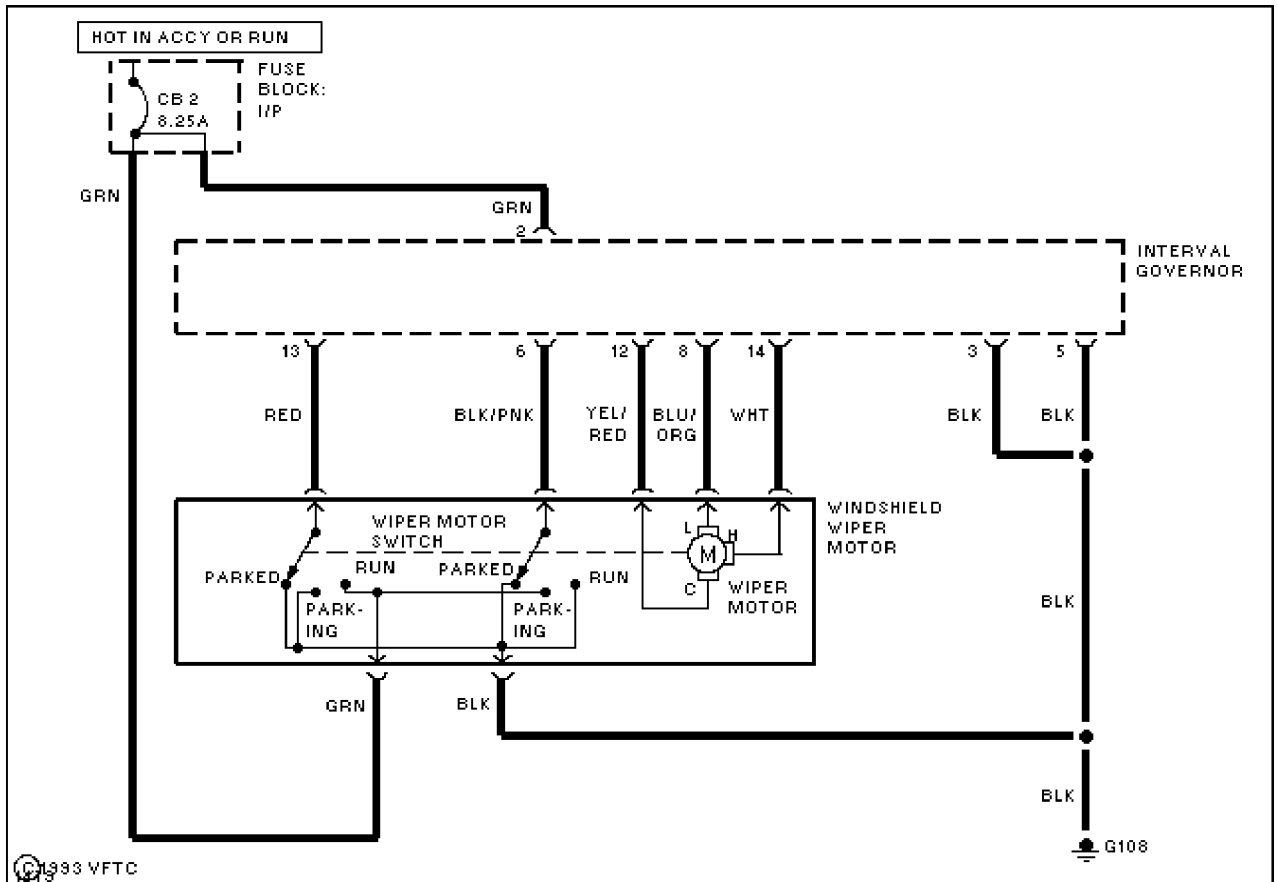

**SUB-CIRCUIT DIAGRAMS**  
**Selected Block**  
 1990 Ford Taurus  
 For <http://www.mitchell.narod.ru/>  
 Copyright © 1997 Mitchell International  
 Friday, March 02, 2001 02:16PM

**WIPER/WASHER**

Fig. 80: Interval Wiper/Washer (1 of 2)

# SUB-CIRCUIT DIAGRAMS

## Selected Block (p. 2)

1990 Ford Taurus

For <http://www.mitchell.narod.ru/>

Copyright © 1997 Mitchell International

Friday, March 02, 2001 02:16PM

Fig. 81: Interval Wiper/Washer (2 of 2)

Fig. 82: Rear Wiper/Washer