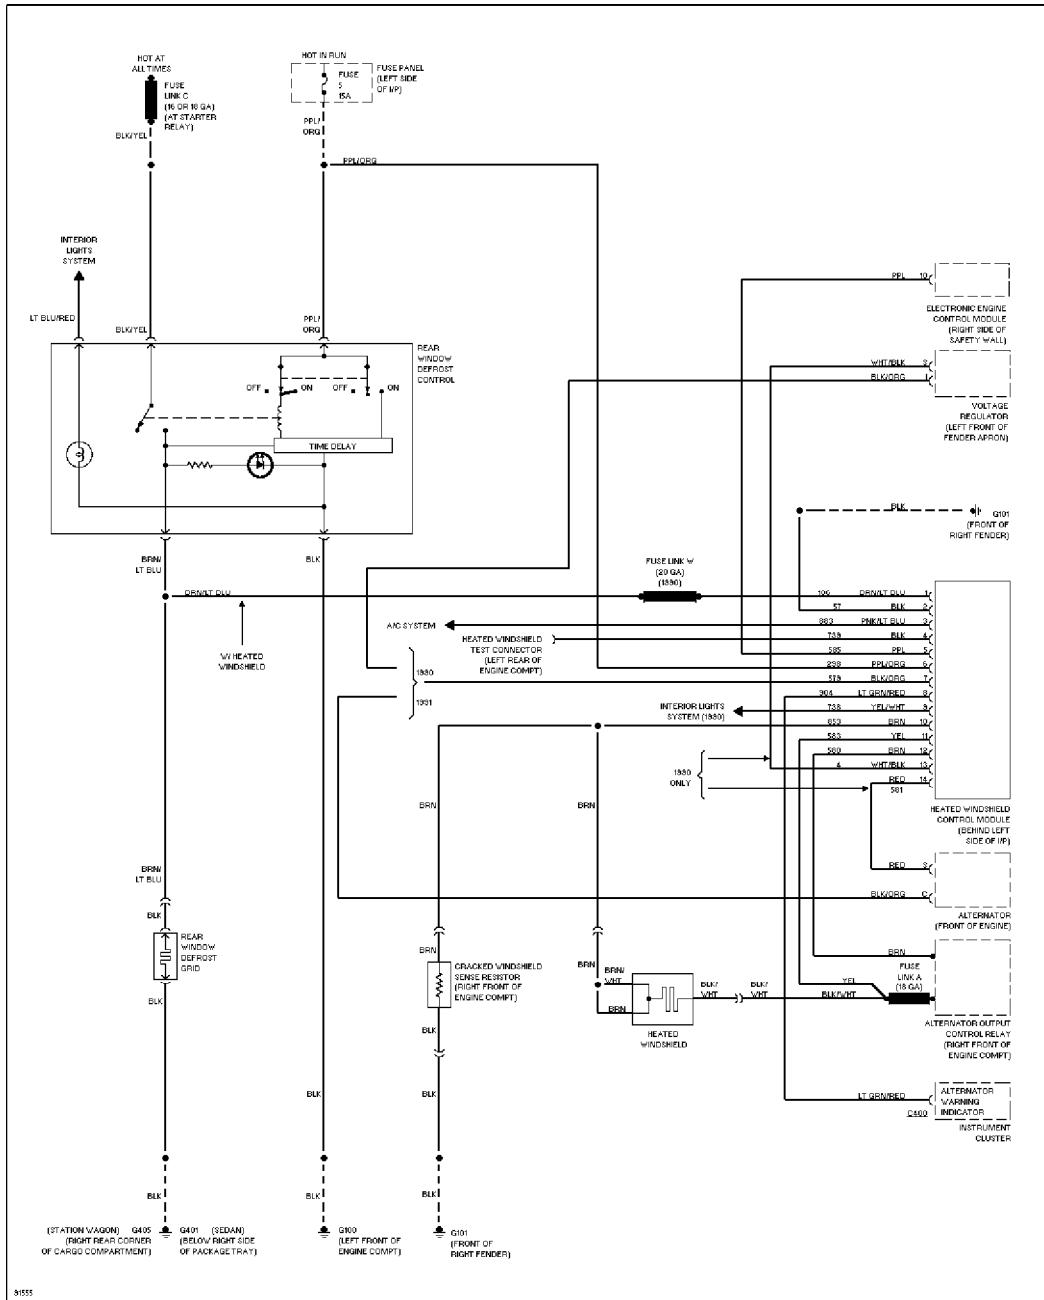

Copyright © 1997 Mitchell International

Friday, March 02, 2001 02:18PM

3.0L SHO, Cooling Fan Circuit

3.0L, Cooling Fan Circuit

SYSTEM WIRING DIAGRAMS

Selected Block (p. 3)

1990 Ford Taurus

For <http://www.mitchell.narod.ru/>

Copyright © 1997 Mitchell International

Friday, March 02, 2001 02:18PM

3.8L

3.8L, Cooling Fan Circuit

DEFOGGERS

SYSTEM WIRING DIAGRAMS

Selected Block (p. 4)

1990 Ford Taurus

For <http://www.mitchell.narod.ru/>

Copyright © 1997 Mitchell International

Friday, March 02, 2001 02:18PM

Defogger Circuit

HORN

SYSTEM WIRING DIAGRAMS

Selected Block (p. 5)

1990 Ford Taurus