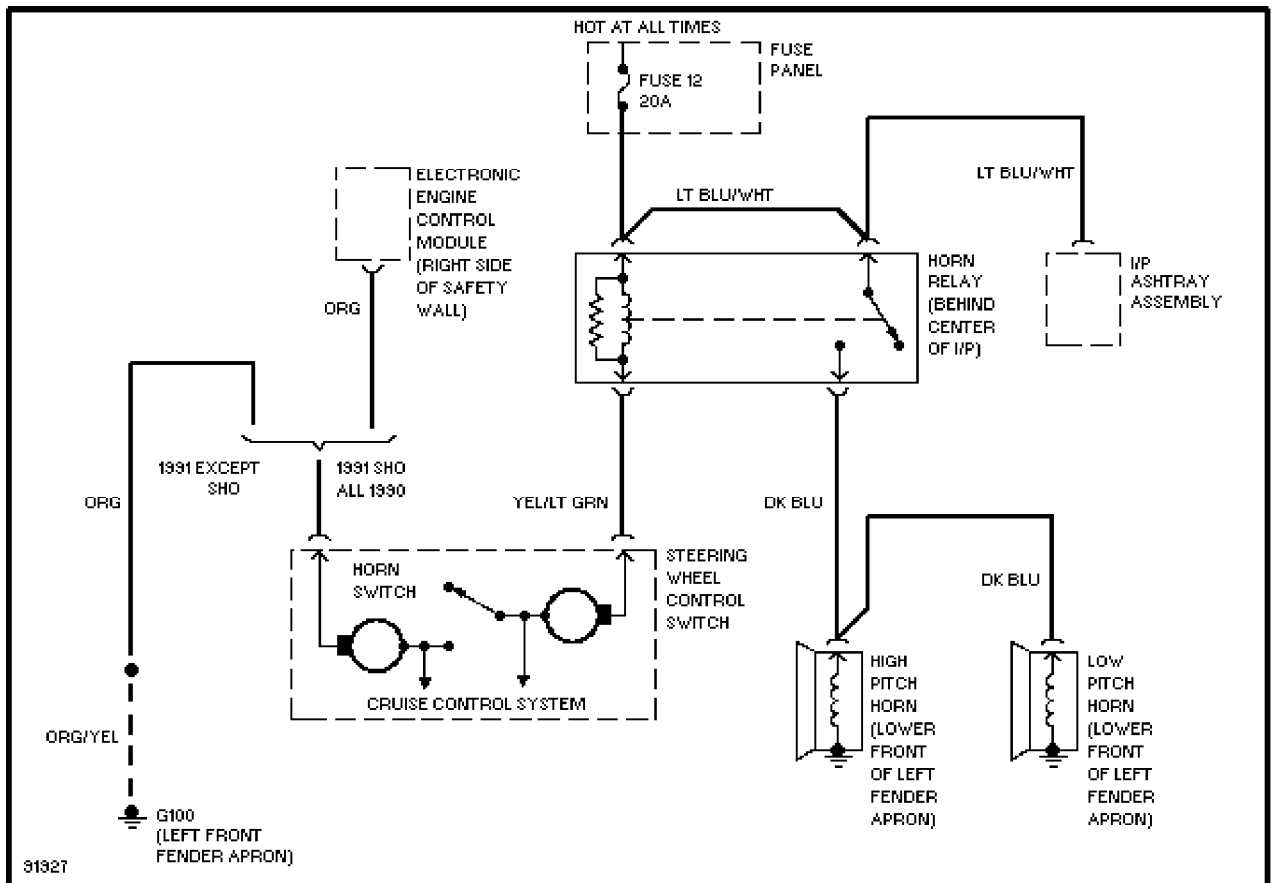

SYSTEM WIRING DIAGRAMS

Selected Block (p. 5)

1990 Ford Taurus

For <http://www.mitchell.narod.ru/>

Copyright © 1997 Mitchell International

Friday, March 02, 2001 02:18PM

Horn Circuit