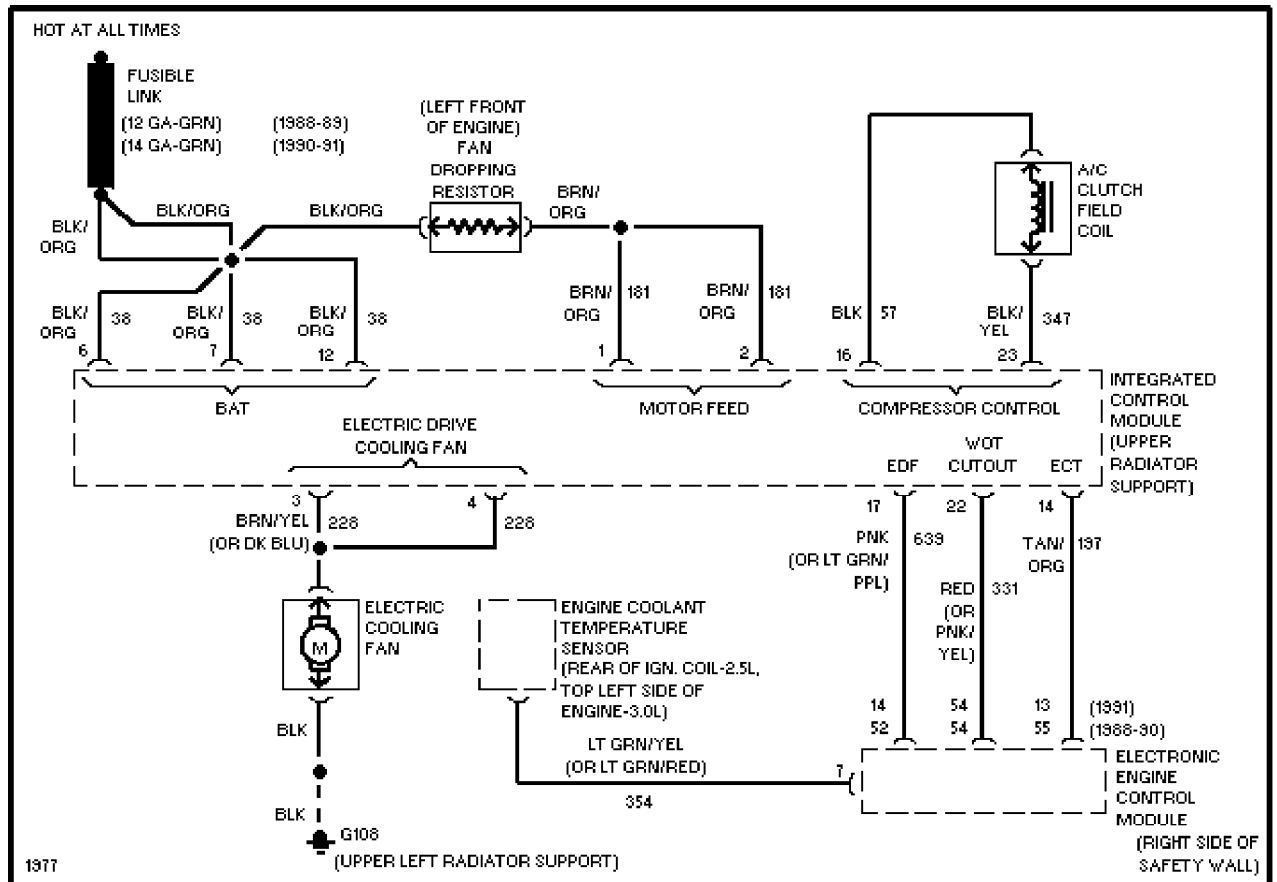

COOLING FAN

2.5L

2.5L, Cooling Fan Circuit

3.0L

SYSTEM WIRING DIAGRAMS

Selected Block (p. 2)

1990 Ford Taurus

For <http://www.mitchell.narod.ru/>

Copyright © 1997 Mitchell International

Friday, March 02, 2001 02:18PM

3.0L SHO, Cooling Fan Circuit

3.0L, Cooling Fan Circuit

SYSTEM WIRING DIAGRAMS

Selected Block (p. 3)

1990 Ford Taurus

For <http://www.mitchell.narod.ru/>

Copyright © 1997 Mitchell International

Friday, March 02, 2001 02:18PM

3.8L

3.8L, Cooling Fan Circuit

DEFOGGERS

SYSTEM WIRING DIAGRAMS

Selected Block (p. 4)

1990 Ford Taurus