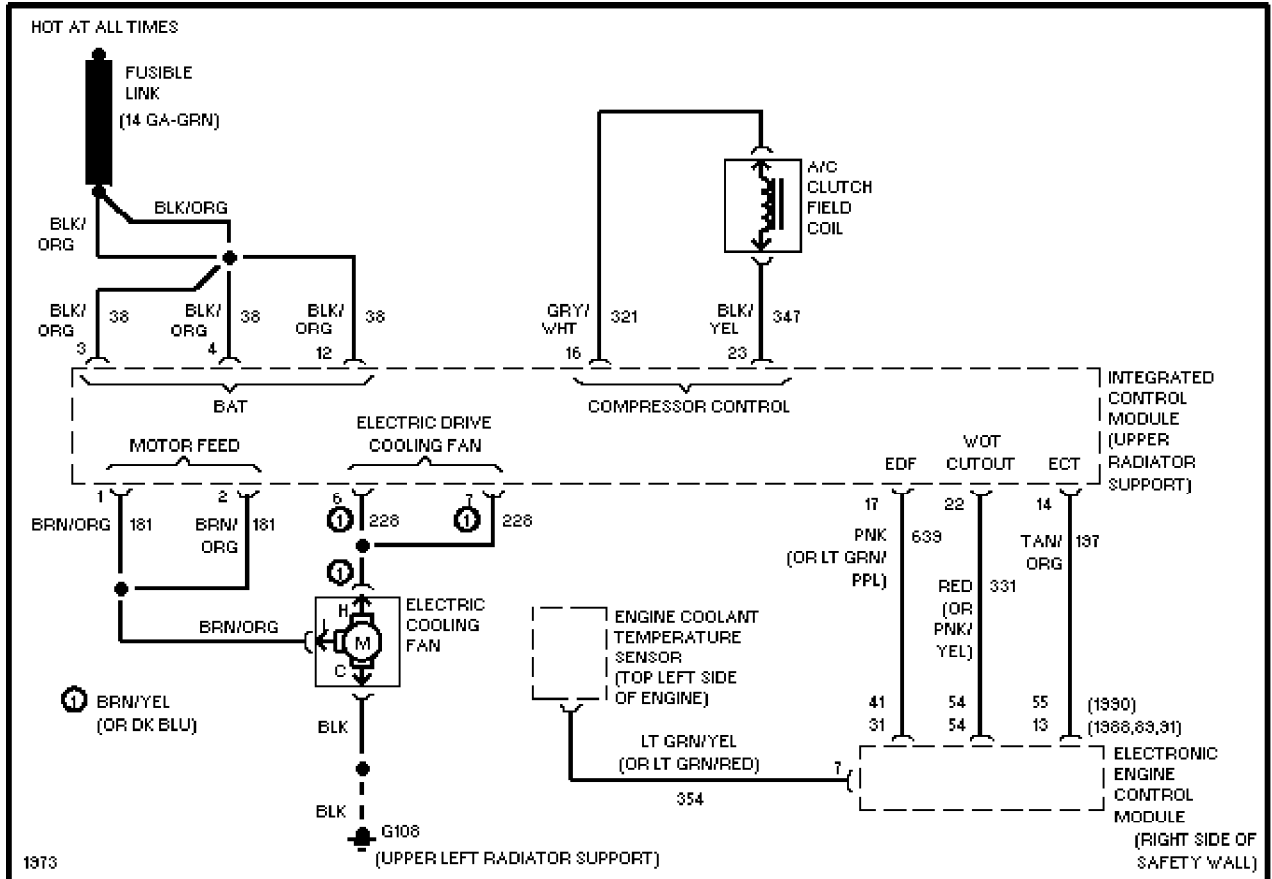

Copyright © 1997 Mitchell International

Friday, March 02, 2001 02:18PM

3.0L SHO, Cooling Fan Circuit

3.0L, Cooling Fan Circuit

SYSTEM WIRING DIAGRAMS

Selected Block (p. 3)

1990 Ford Taurus

For <http://www.mitchell.narod.ru/>

Copyright © 1997 Mitchell International

Friday, March 02, 2001 02:18PM

3.8L

3.8L, Cooling Fan Circuit

DEFOGGERS

SYSTEM WIRING DIAGRAMS

Selected Block (p. 4)

1990 Ford Taurus