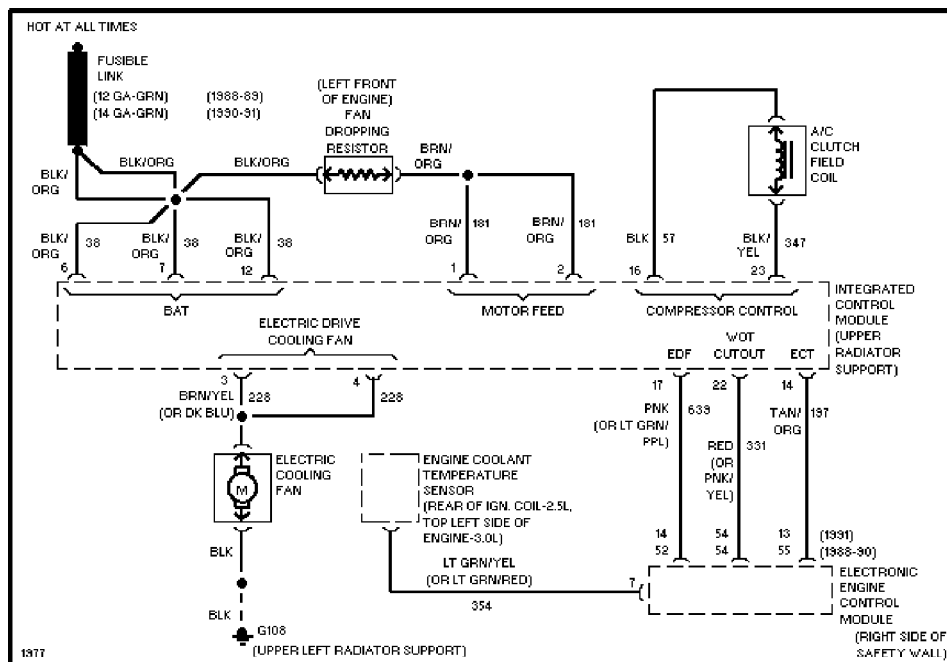

3.0L, Cooling Fan Circuit