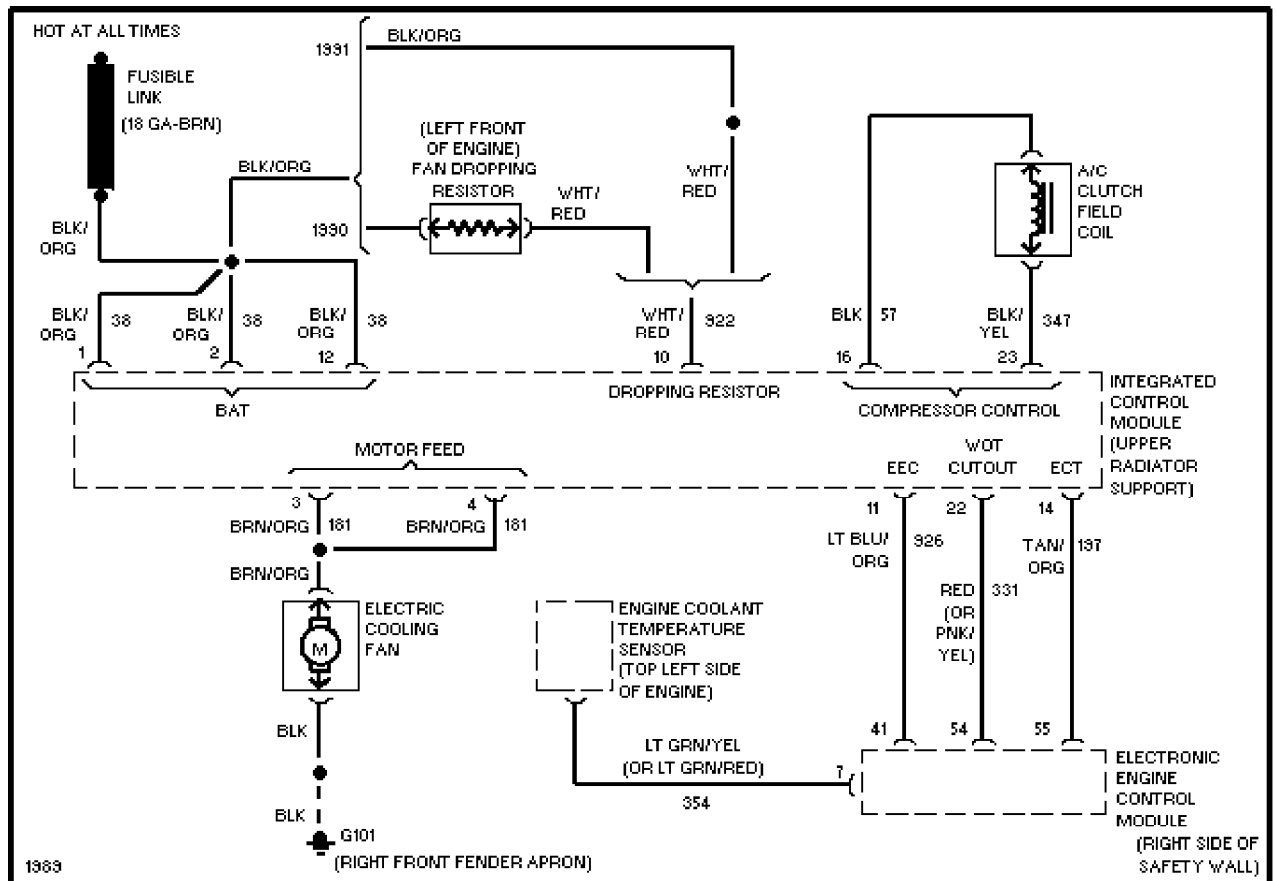

SYSTEM WIRING DIAGRAMS

Selected Block (p. 2)

1990 Ford Taurus

For <http://www.mitchell.narod.ru/>

Copyright © 1997 Mitchell International

Friday, March 02, 2001 02:18PM

3.0L SHO, Cooling Fan Circuit