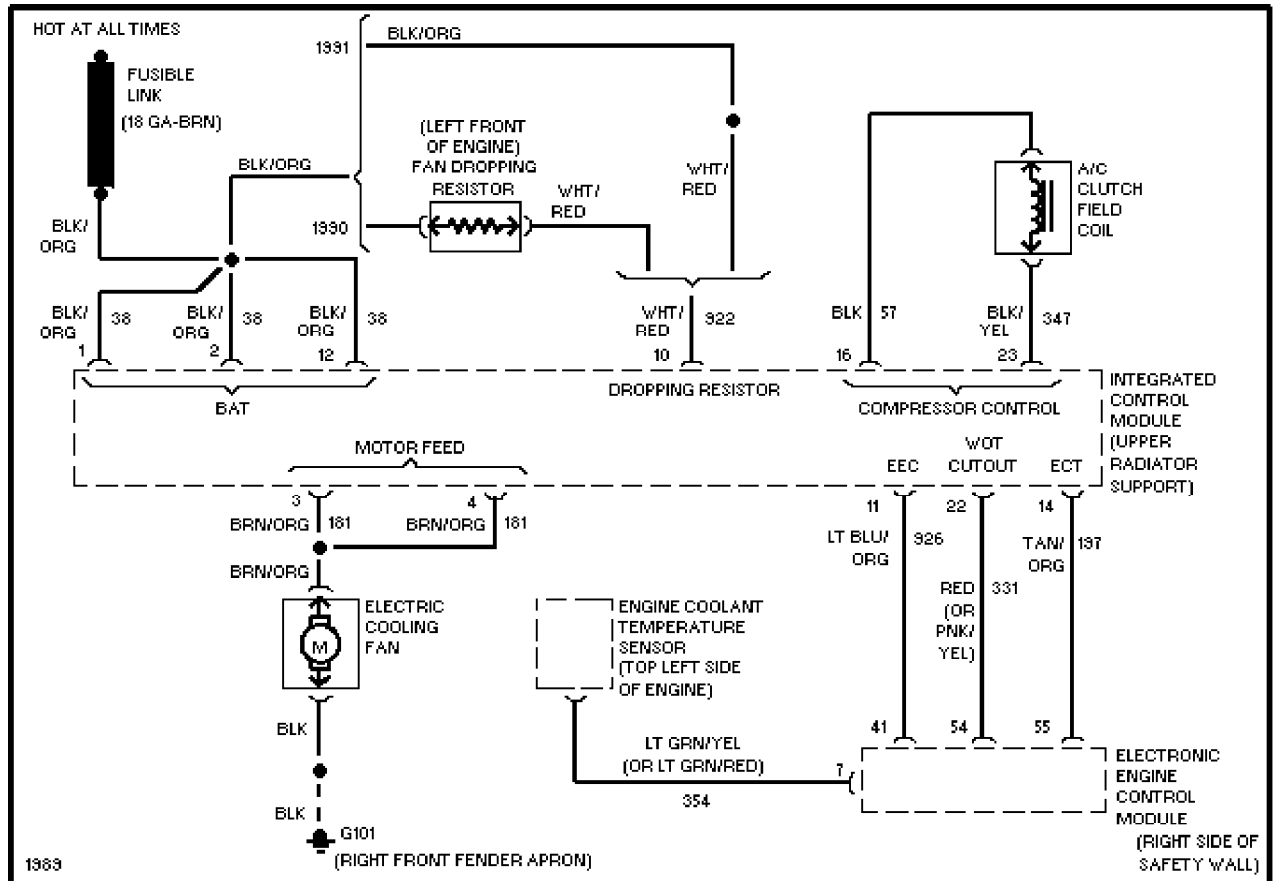

COOLING FAN

2.5L

2.5L, Cooling Fan Circuit

3.0L

SYSTEM WIRING DIAGRAMS

Selected Block (p. 2)

1991 Ford Taurus

For <http://www.mitchell.narod.ru/>

Copyright © 1997 Mitchell International

Friday, March 02, 2001 02:20PM

3.0L SHO, Cooling Fan Circuit

3.0L, Cooling Fan Circuit

SYSTEM WIRING DIAGRAMS

Selected Block (p. 3)

1991 Ford Taurus

For <http://www.mitchell.narod.ru/>

Copyright © 1997 Mitchell International

Friday, March 02, 2001 02:20PM

3.8L

3.8L, Cooling Fan Circuit

DEFOGGERS

SYSTEM WIRING DIAGRAMS

Selected Block (p. 4)

1991 Ford Taurus