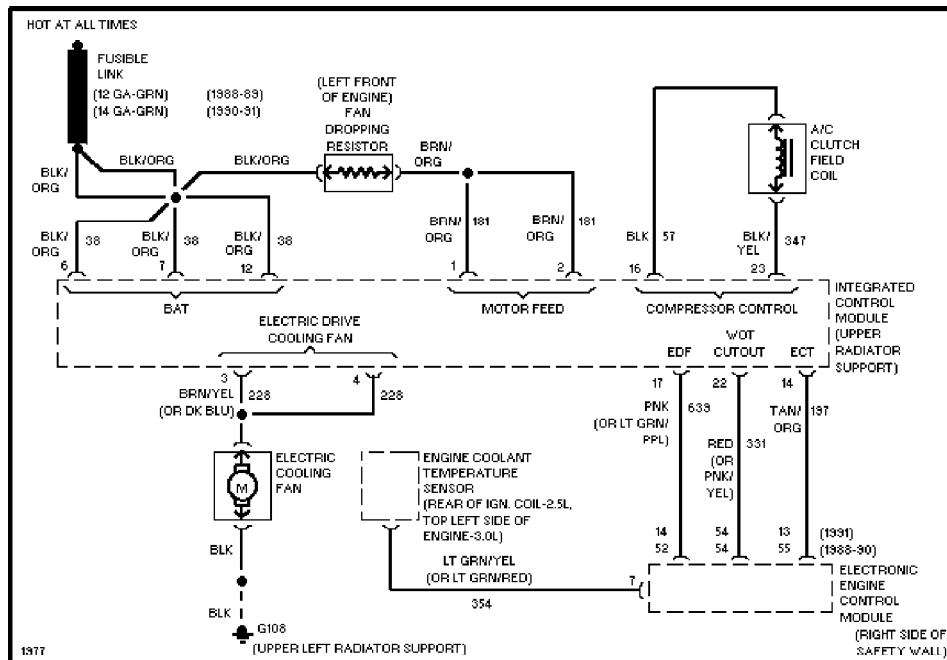

3.0L, Cooling Fan Circuit