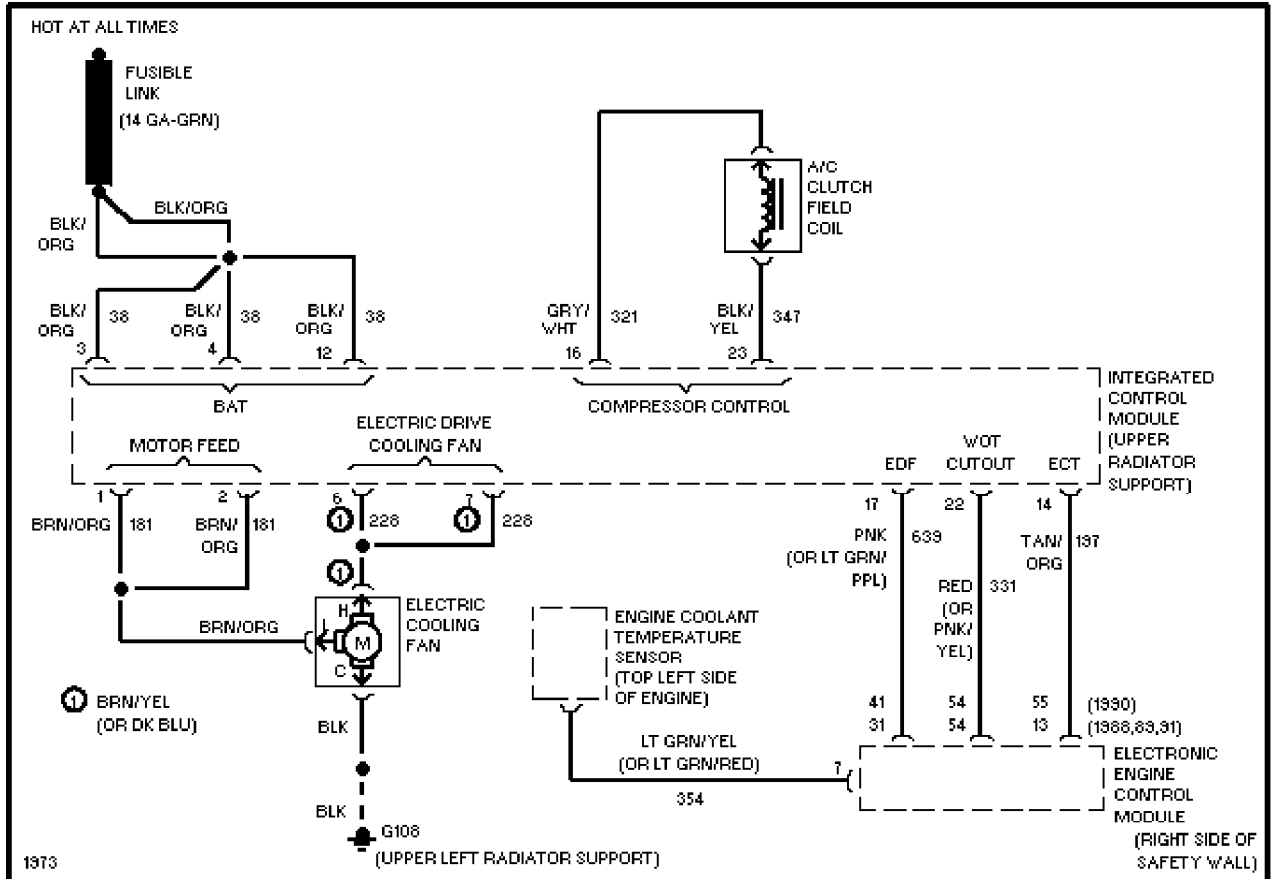

Copyright © 1997 Mitchell International

Friday, March 02, 2001 02:20PM

3.0L SHO, Cooling Fan Circuit

3.0L, Cooling Fan Circuit

SYSTEM WIRING DIAGRAMS

Selected Block (p. 3)

1991 Ford Taurus

For <http://www.mitchell.narod.ru/>

Copyright © 1997 Mitchell International

Friday, March 02, 2001 02:20PM

3.8L

3.8L, Cooling Fan Circuit

DEFOGGERS

SYSTEM WIRING DIAGRAMS

Selected Block (p. 4)

1991 Ford Taurus