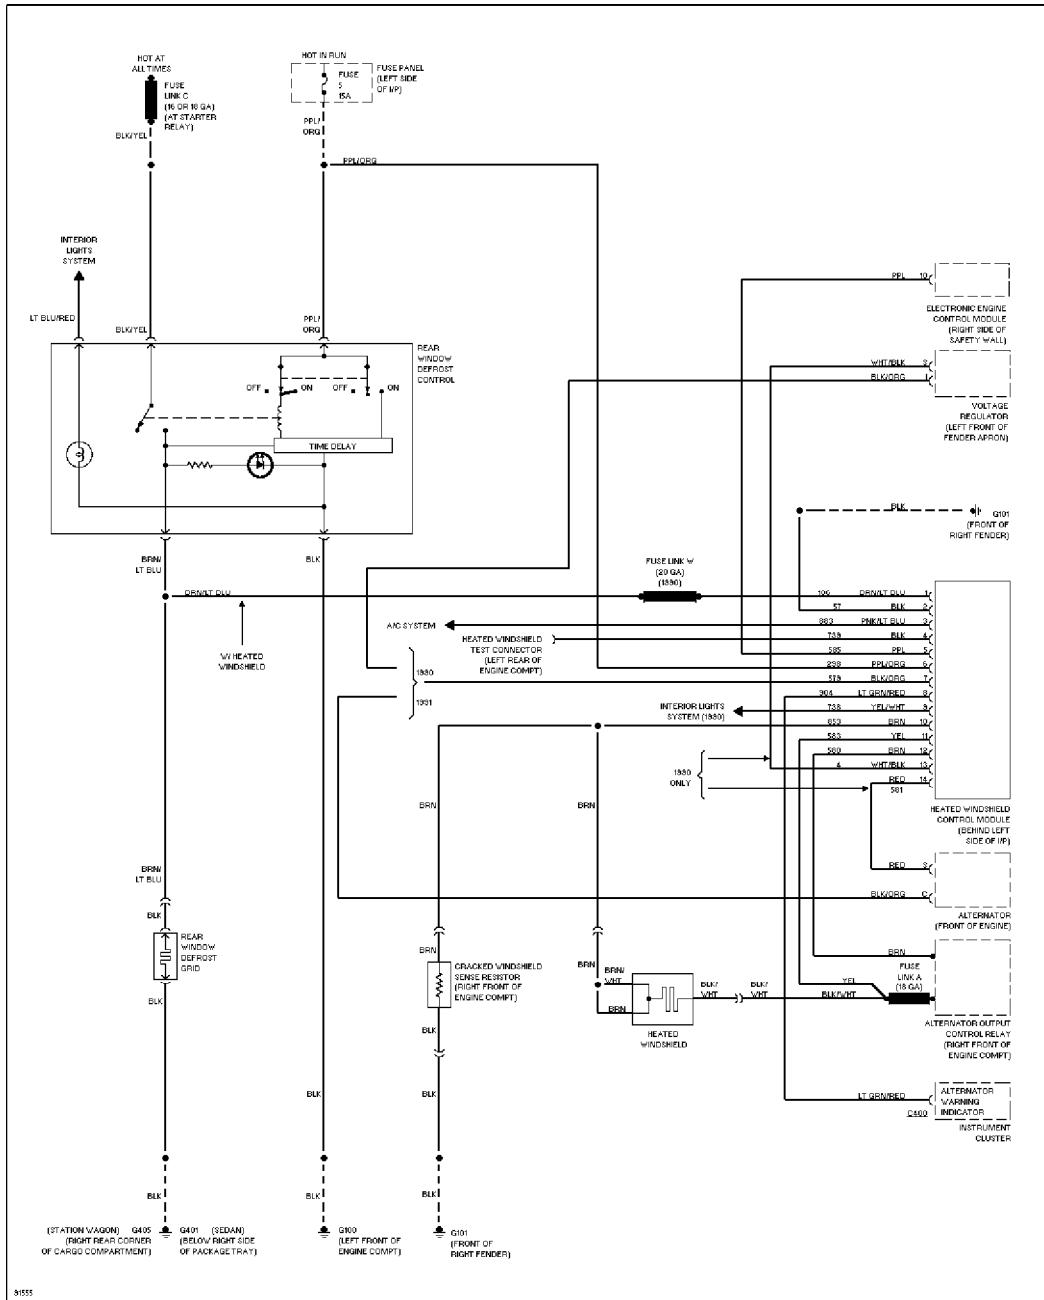

SYSTEM WIRING DIAGRAMS

Selected Block (p. 4)

1991 Ford Taurus

For <http://www.mitchell.narod.ru/>

Copyright © 1997 Mitchell International

Friday, March 02, 2001 02:20PM

Defogger Circuit