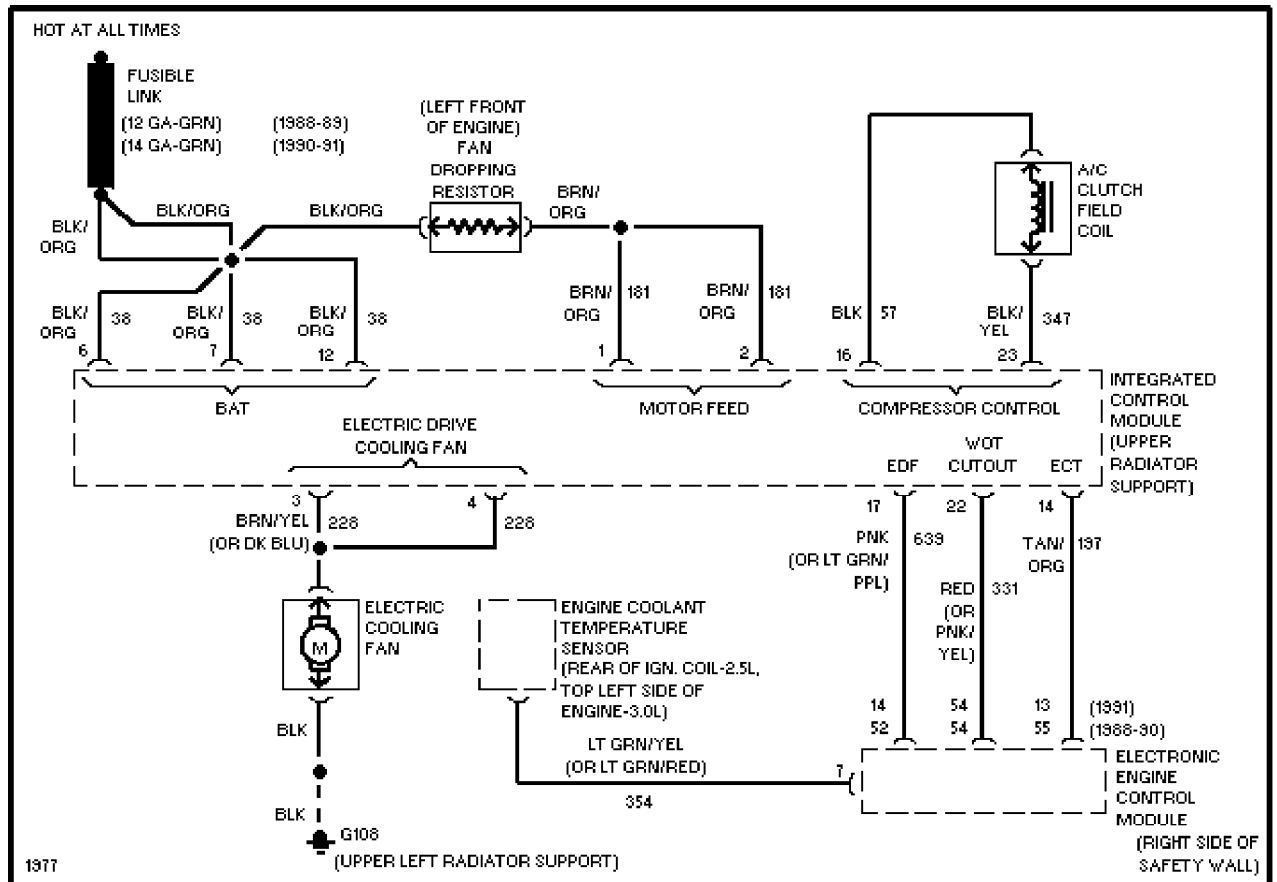

COOLING FAN

2.5L

2.5L, Cooling Fan Circuit

3.0L

SYSTEM WIRING DIAGRAMS

Selected Block (p. 2)

1991 Ford Taurus

For <http://www.mitchell.narod.ru/>

Copyright © 1997 Mitchell International

Friday, March 02, 2001 02:20PM

3.0L SHO, Cooling Fan Circuit

3.0L, Cooling Fan Circuit

SYSTEM WIRING DIAGRAMS

Selected Block (p. 3)

1991 Ford Taurus

For <http://www.mitchell.narod.ru/>

Copyright © 1997 Mitchell International

Friday, March 02, 2001 02:20PM

3.8L

3.8L, Cooling Fan Circuit

DEFOGGERS

SYSTEM WIRING DIAGRAMS

Selected Block (p. 4)

1991 Ford Taurus