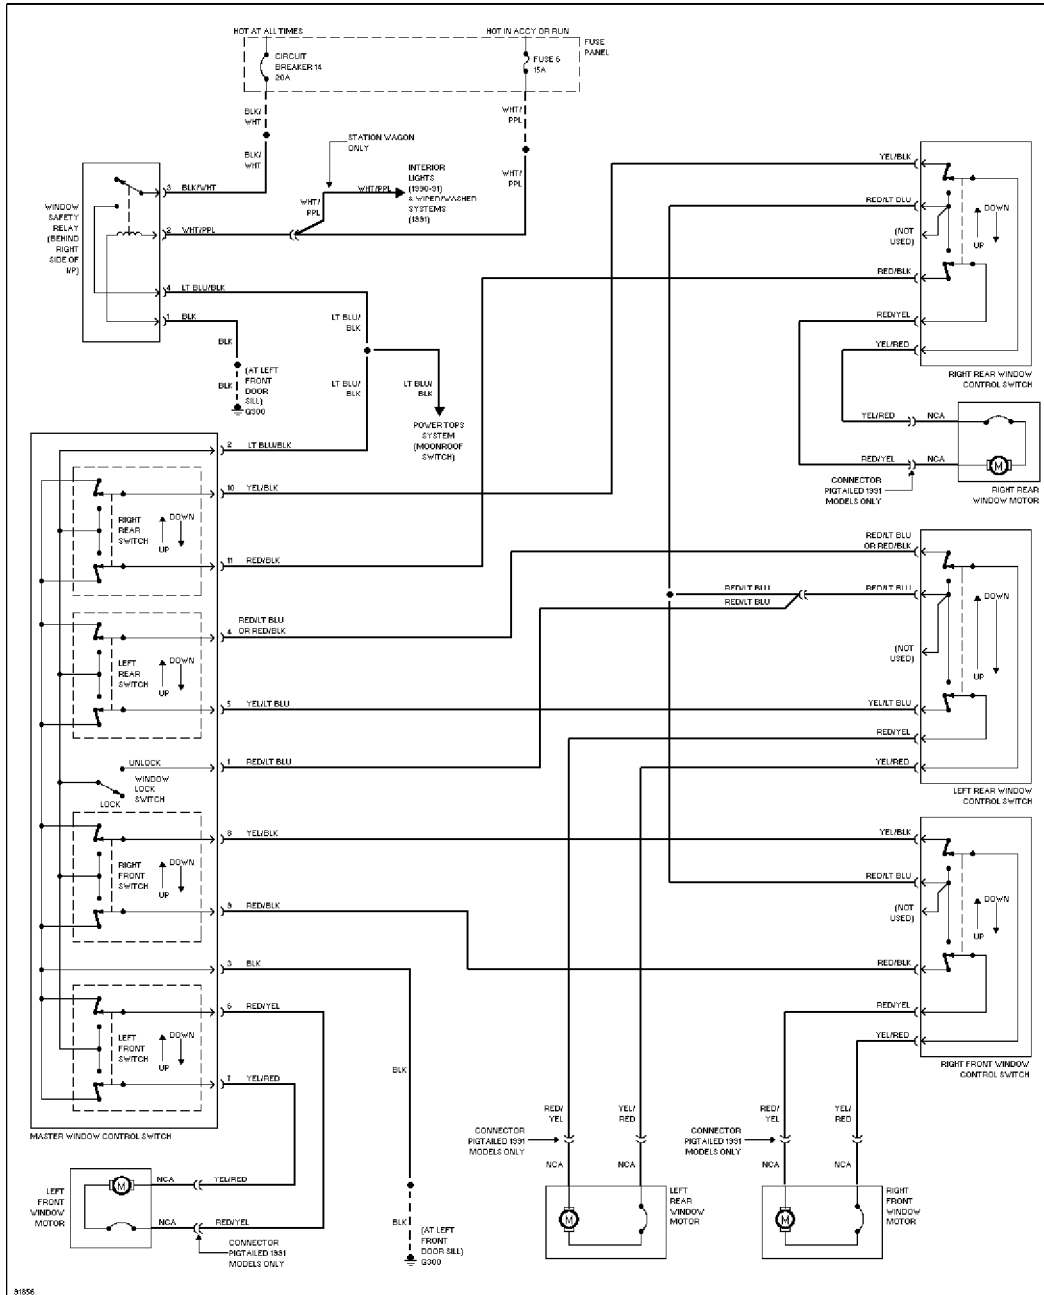

SYSTEM WIRING DIAGRAMS

Selected Block

1991 Ford Taurus

For <http://www.mitchell.narod.ru/>

Copyright © 1997 Mitchell International

Friday, March 02, 2001 02:21PM

POWER WINDOWS

Power Window Circuit