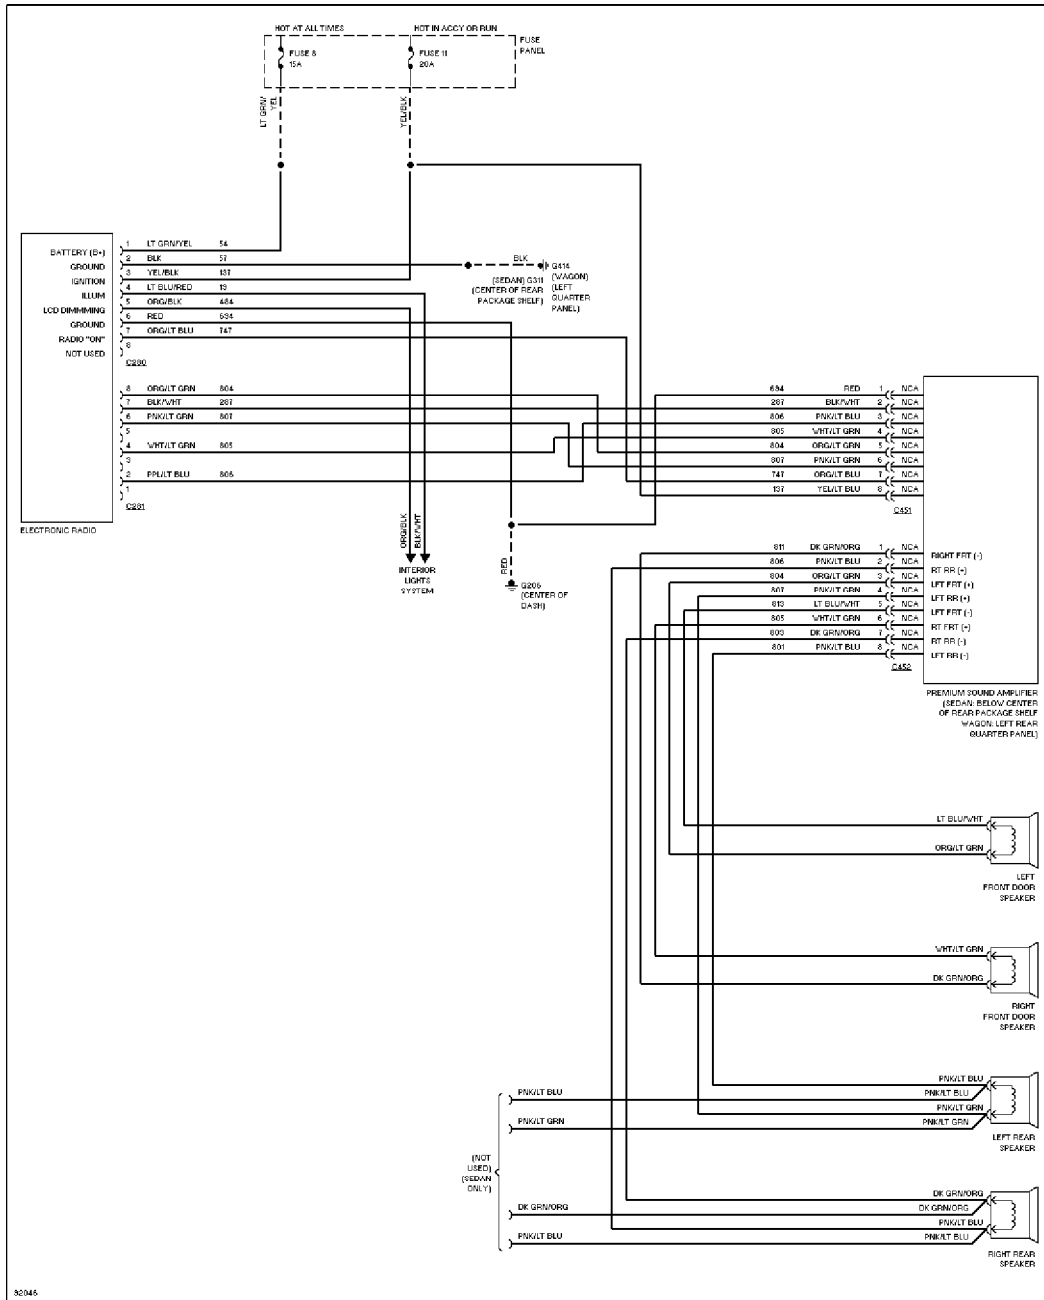

SYSTEM WIRING DIAGRAMS

Selected Block (p. 4)

1991 Ford Taurus

For <http://www.mitchell.narod.ru/>

Copyright © 1997 Mitchell International

Friday, March 02, 2001 02:21PM

Radio Circuits, Premium Radio

STARTING/CHARGING