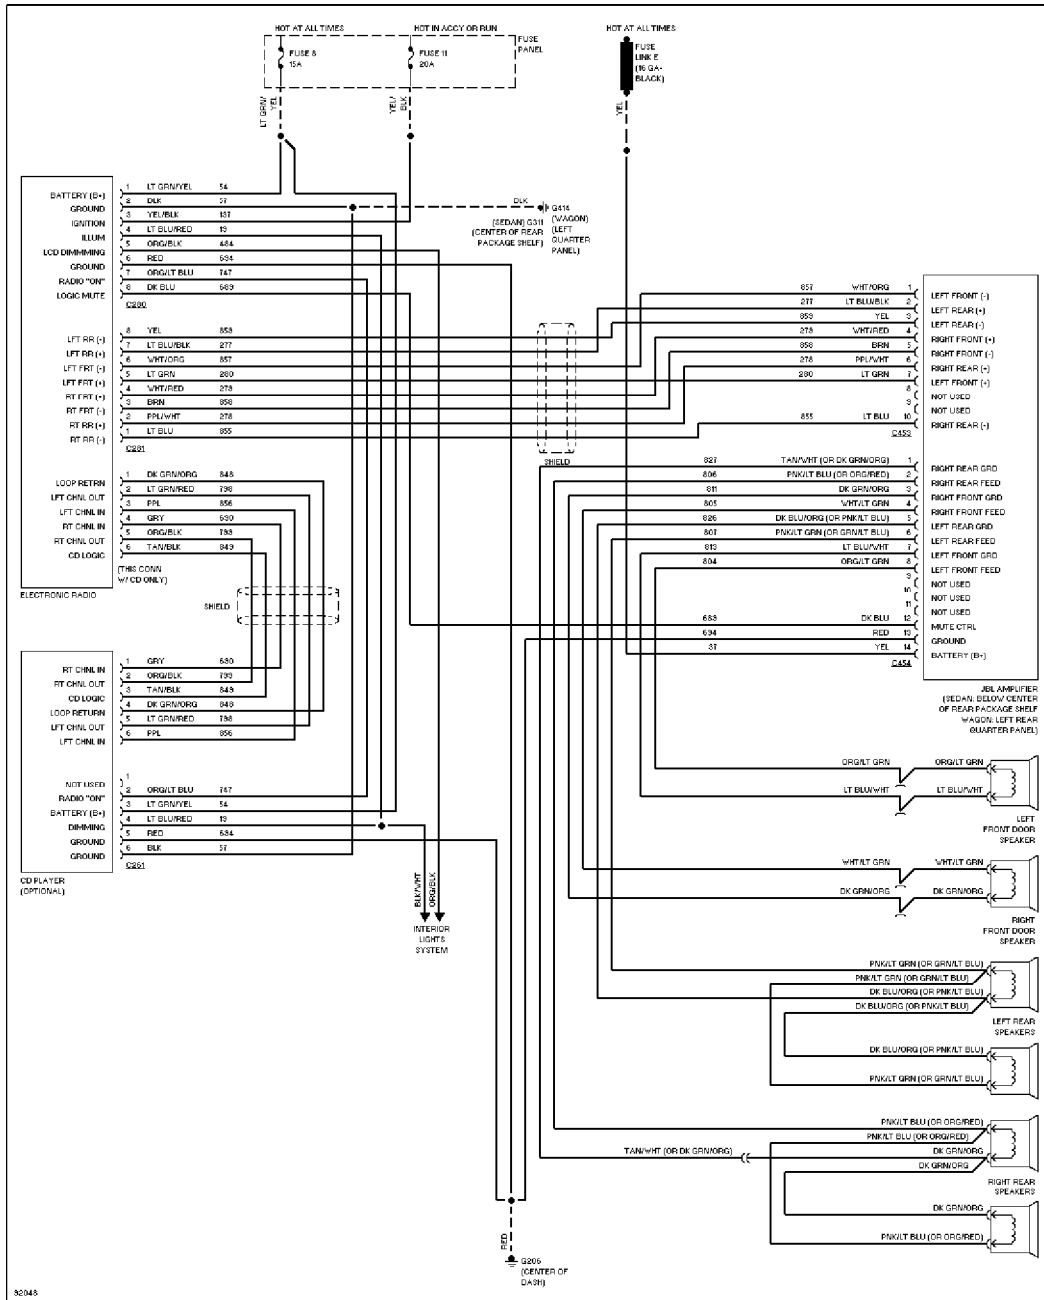

SYSTEM WIRING DIAGRAMS

Selected Block (p. 3)

1991 Ford Taurus

For <http://www.mitchell.narod.ru/>

Copyright © 1997 Mitchell International

Friday, March 02, 2001 02:21PM

Radio Circuits, JBL System