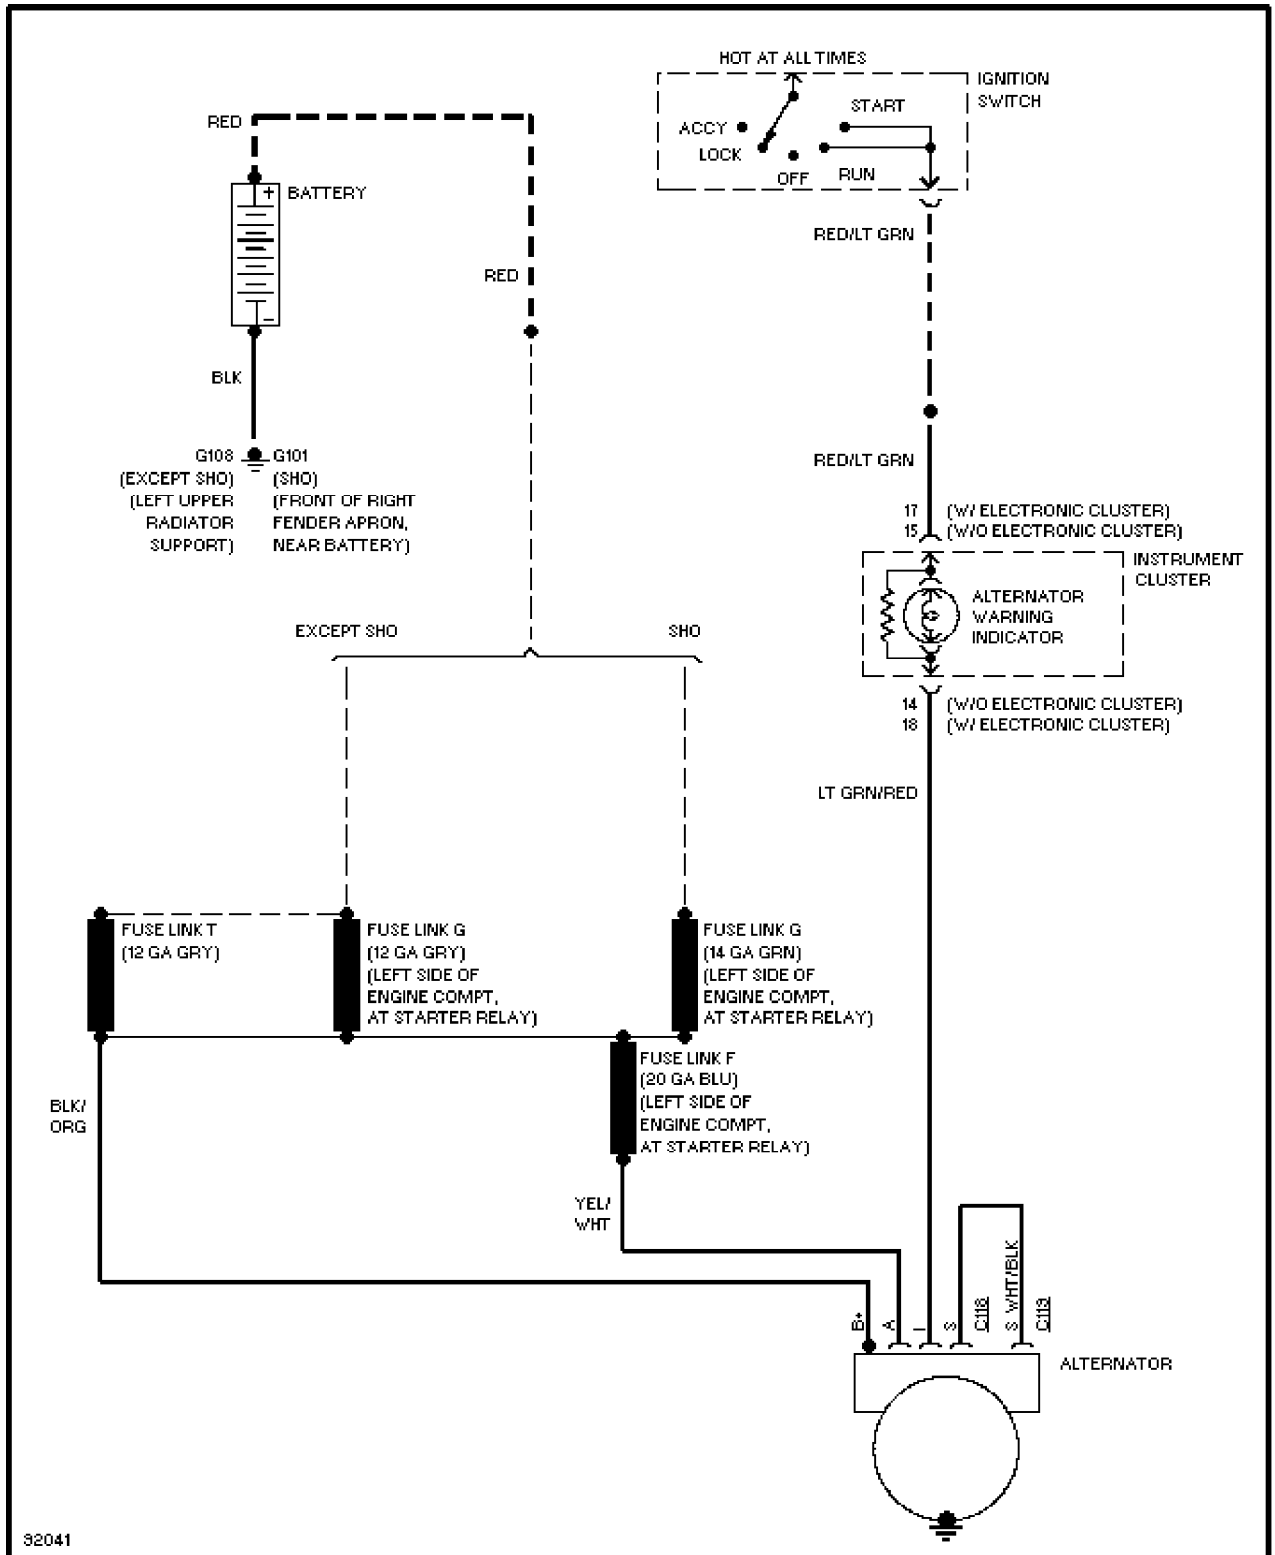

SYSTEM WIRING DIAGRAMS

Selected Block (p. 6)

1991 Ford Taurus

For <http://www.mitchell.narod.ru/>

Copyright © 1997 Mitchell International

Friday, March 02, 2001 02:21PM

Charging Circuit, W/O Heated Windshield