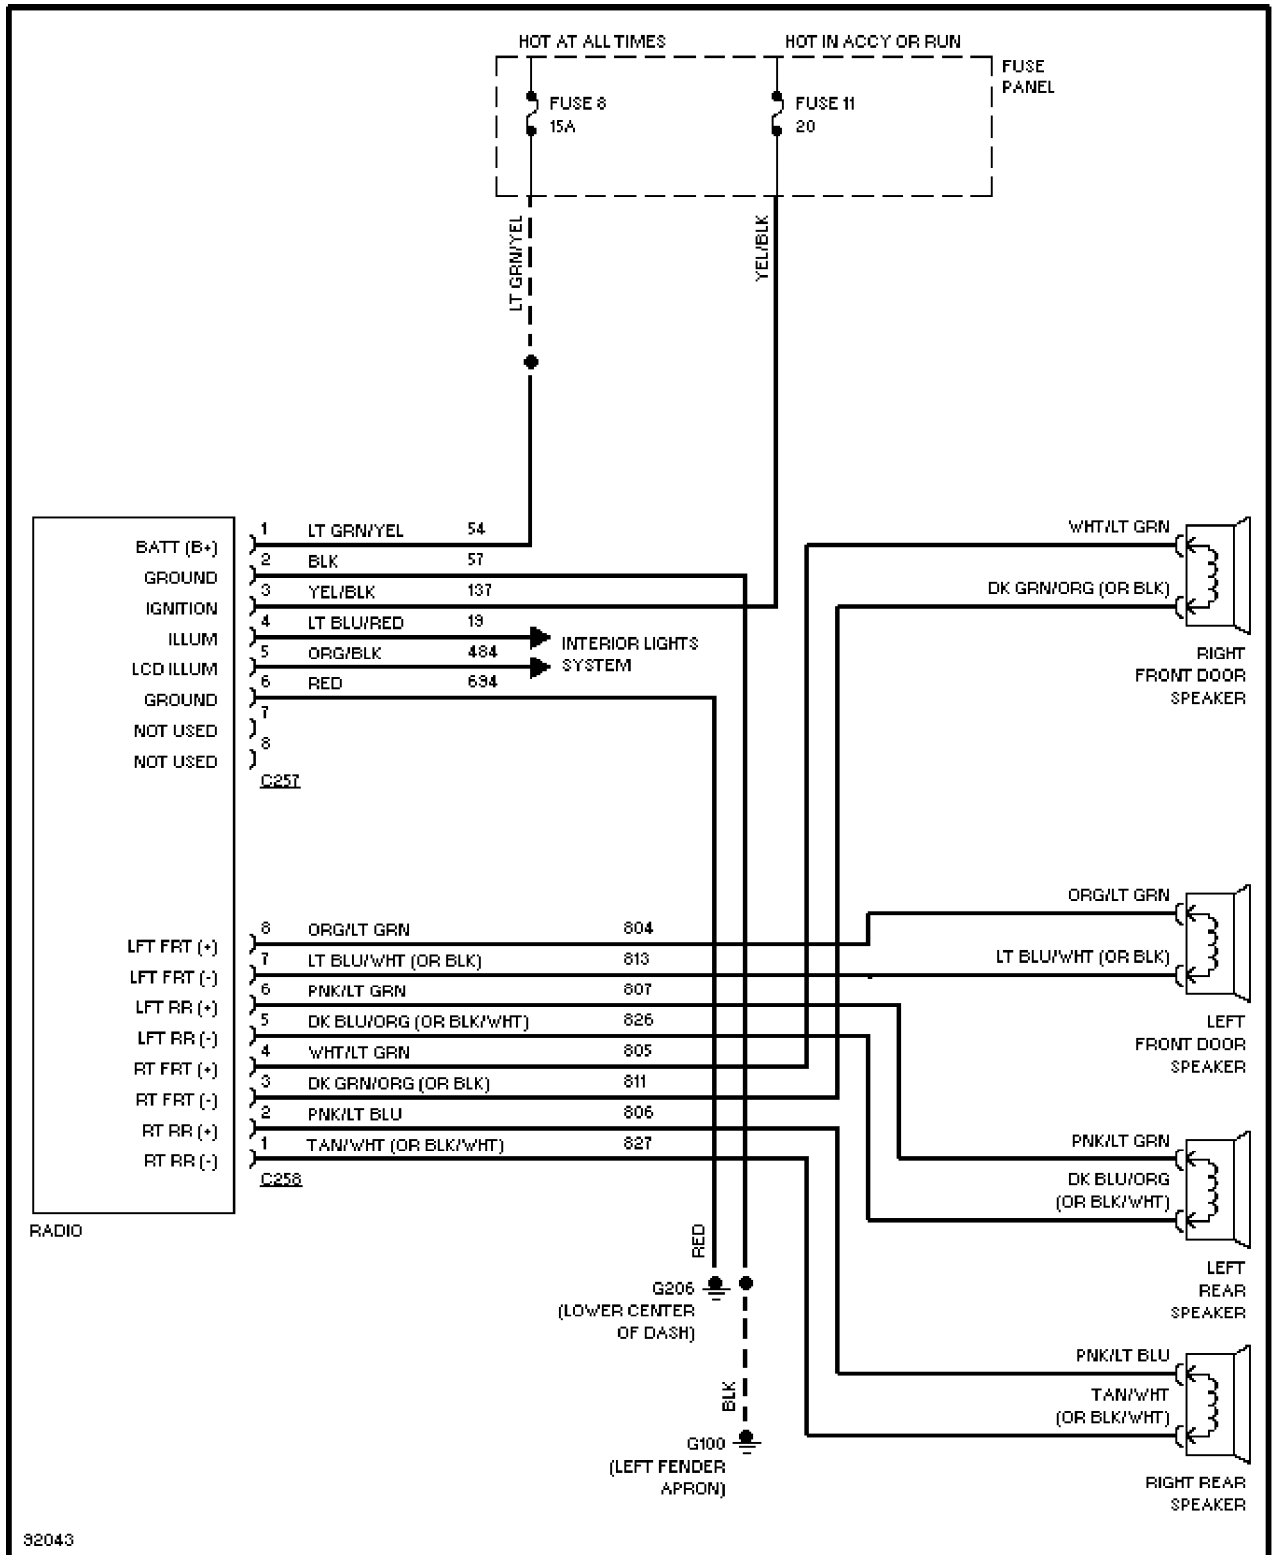

RADIO

SYSTEM WIRING DIAGRAMS

Selected Block (p. 2)

1991 Ford Taurus

For <http://www.mitchell.narod.ru/>

Copyright © 1997 Mitchell International

Friday, March 02, 2001 02:21PM

SYSTEM WIRING DIAGRAMS