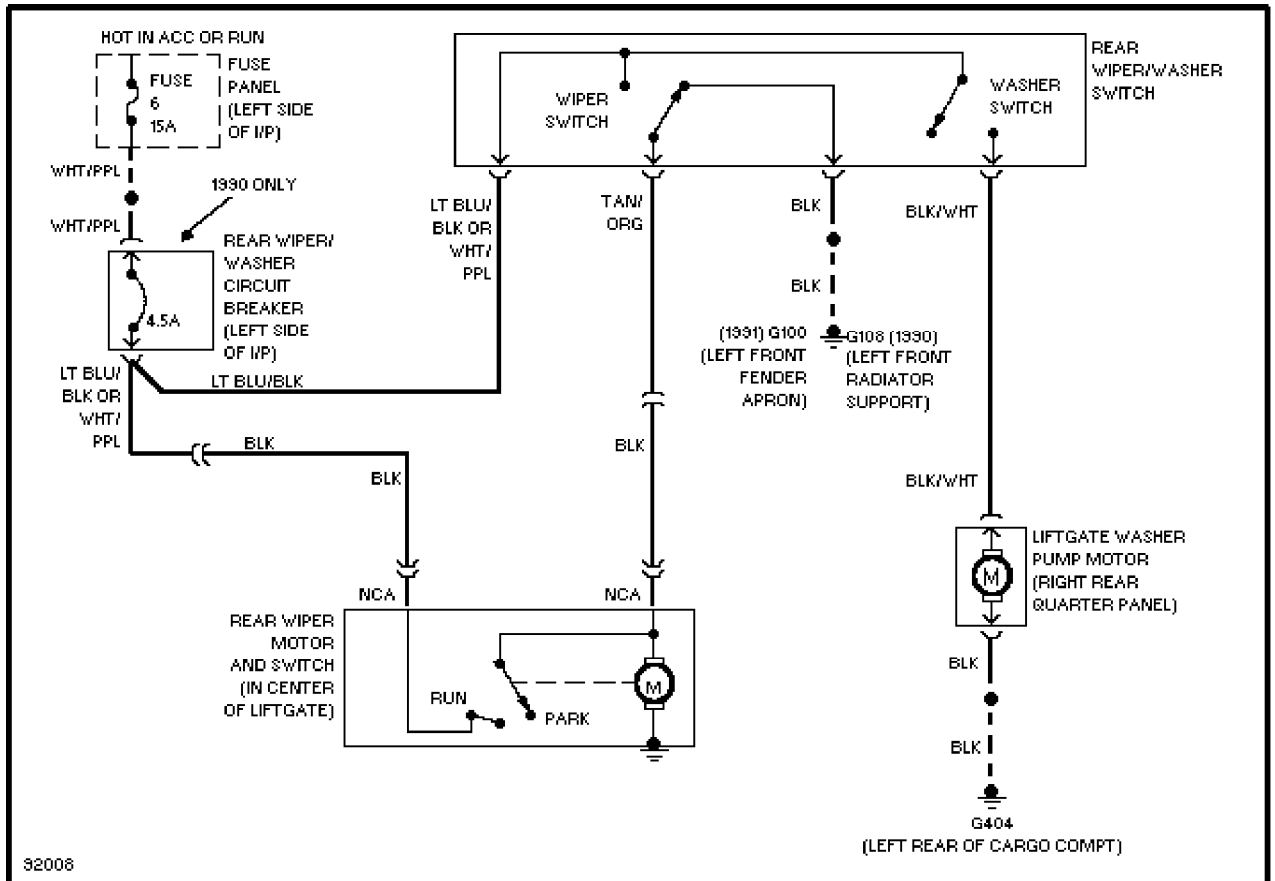

SYSTEM WIRING DIAGRAMS

Selected Block

1991 Ford Taurus

For <http://www.mitchell.narod.ru/>

Copyright © 1997 Mitchell International

Friday, March 02, 2001 02:21PM

TRUNK, TAILGATE, FUEL DOOR

Trunk Release Circuit

WIPER/WASHER

SYSTEM WIRING DIAGRAMS

Selected Block (p. 2)

1991 Ford Taurus

For <http://www.mitchell.narod.ru/>

Copyright © 1997 Mitchell International

Friday, March 02, 2001 02:21PM

Interval Wiper/Washer Circuit

SYSTEM WIRING DIAGRAMS

Selected Block (p. 3)

1991 Ford Taurus

For <http://www.mitchell.narod.ru/>

Copyright © 1997 Mitchell International

Friday, March 02, 2001 02:21PM

Rear Wiper/Washer Circuit

END OF ARTICLE