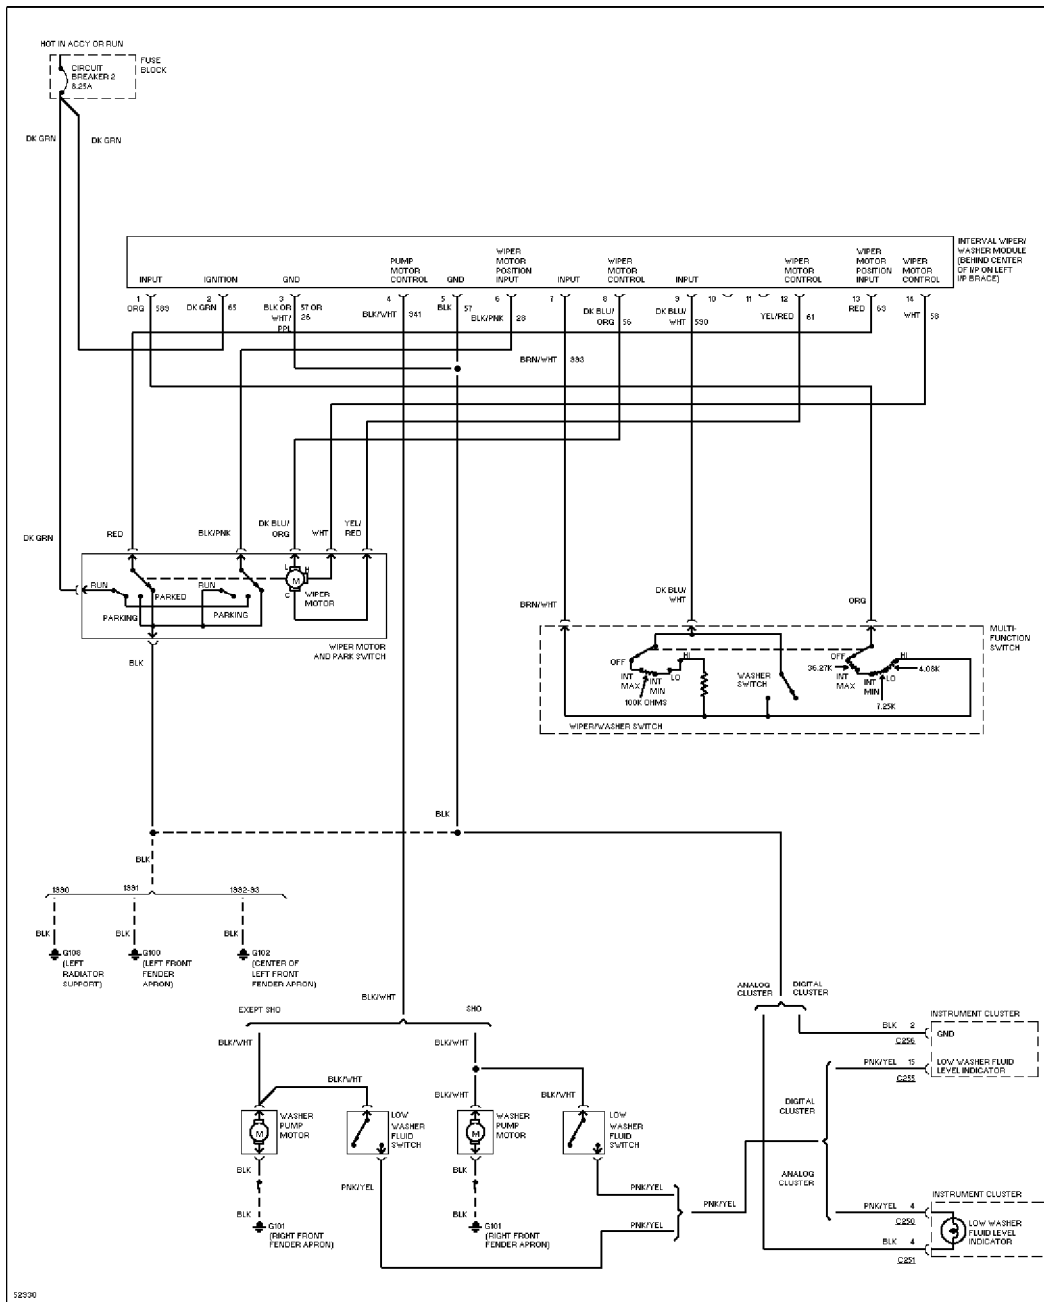

SYSTEM WIRING DIAGRAMS

Selected Block

1991 Ford Taurus

For <http://www.mitchell.narod.ru/>

Copyright © 1997 Mitchell International

Friday, March 02, 2001 02:21PM

TRUNK, TAILGATE, FUEL DOOR

Trunk Release Circuit

WIPER/WASHER

SYSTEM WIRING DIAGRAMS

Selected Block (p. 2)

1991 Ford Taurus

For <http://www.mitchell.narod.ru/>

Copyright © 1997 Mitchell International

Friday, March 02, 2001 02:21PM

Interval Wiper/Washer Circuit

SYSTEM WIRING DIAGRAMS

Selected Block (p. 3)

1991 Ford Taurus

For <http://www.mitchell.narod.ru/>

Copyright © 1997 Mitchell International

Friday, March 02, 2001 02:21PM

Rear Wiper/Washer Circuit

END OF ARTICLE