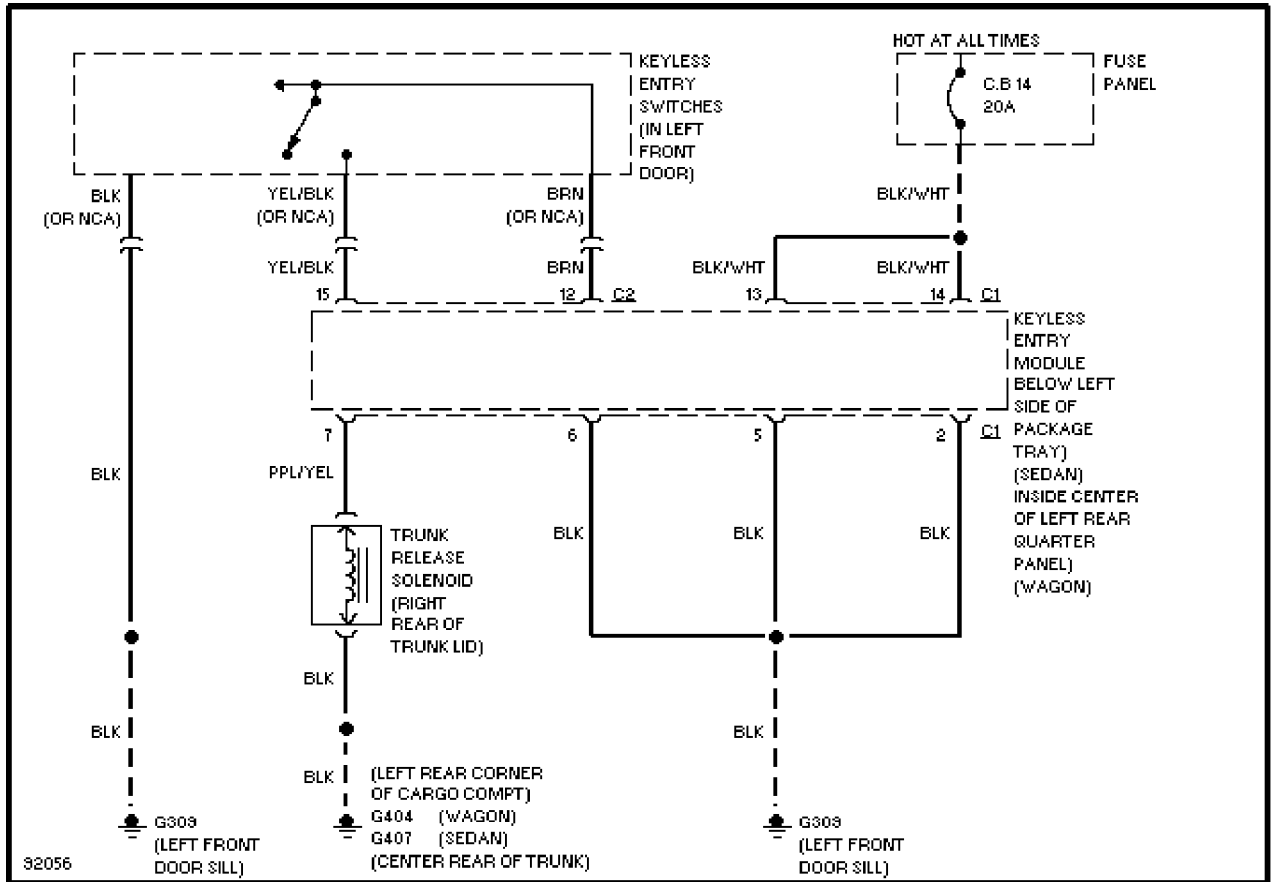

SYSTEM WIRING DIAGRAMS

Selected Block

1991 Ford Taurus

For <http://www.mitchell.narod.ru/>

Copyright © 1997 Mitchell International

Friday, March 02, 2001 02:21PM

TRUNK, TAILGATE, FUEL DOOR

Trunk Release Circuit

WIPER/WASHER

SYSTEM WIRING DIAGRAMS

Selected Block (p. 2)

1991 Ford Taurus

For <http://www.mitchell.narod.ru/>

Copyright © 1997 Mitchell International

Friday, March 02, 2001 02:21PM

Interval Wiper/Washer Circuit

SYSTEM WIRING DIAGRAMS

Selected Block (p. 3)

1991 Ford Taurus

For <http://www.mitchell.narod.ru/>

Copyright © 1997 Mitchell International

Friday, March 02, 2001 02:21PM

Rear Wiper/Washer Circuit

END OF ARTICLE