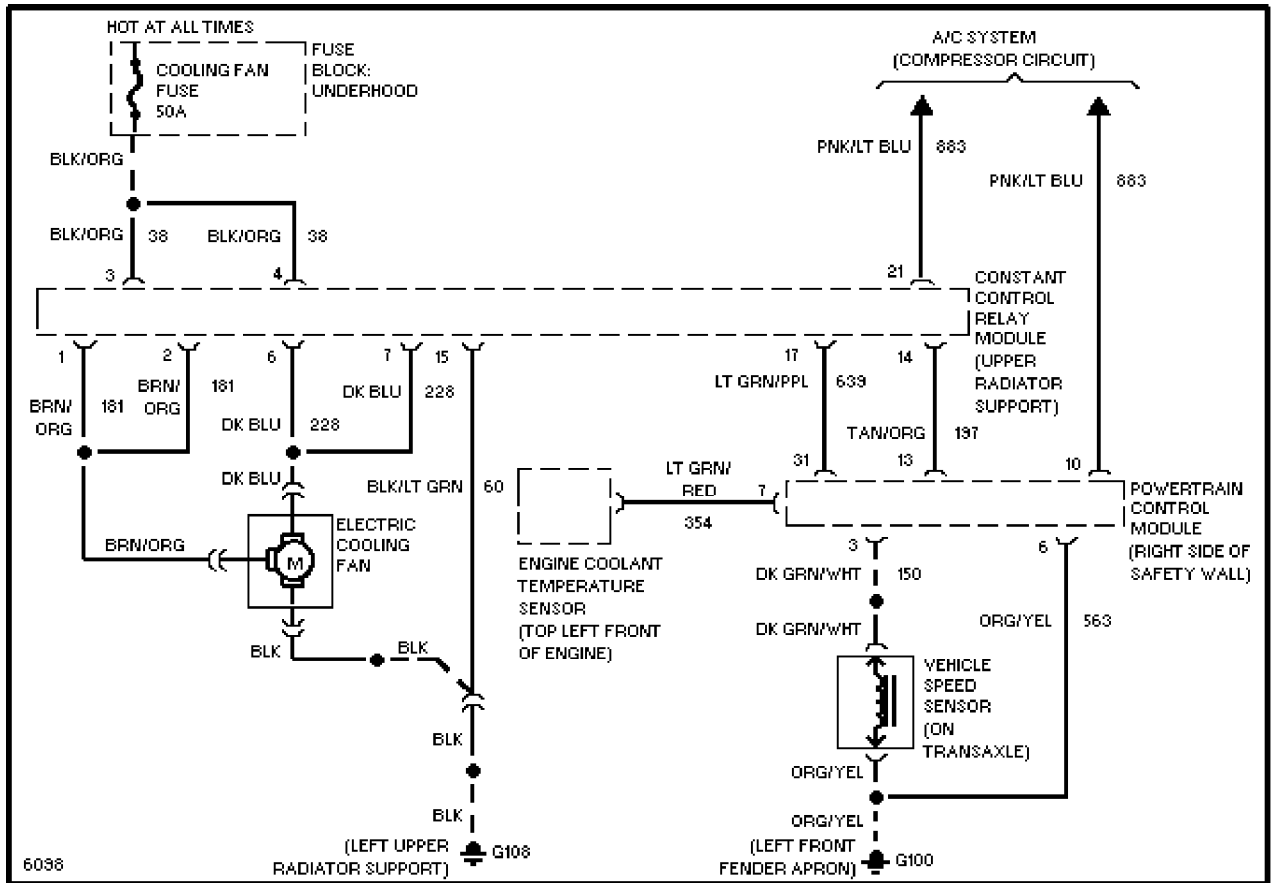

Friday, March 02, 2001 02:24PM

3.0L, Cooling Fan Circuit

3.8L

SYSTEM WIRING DIAGRAMS

Selected Block (p. 3)

1992 Ford Taurus

For <http://www.mitchell.narod.ru/>

Copyright © 1997 Mitchell International

Friday, March 02, 2001 02:24PM

3.8L, Cooling Fan Circuit

DEFOGGERS

SYSTEM WIRING DIAGRAMS

Selected Block (p. 4)

1992 Ford Taurus

For <http://www.mitchell.narod.ru/>

Copyright © 1997 Mitchell International