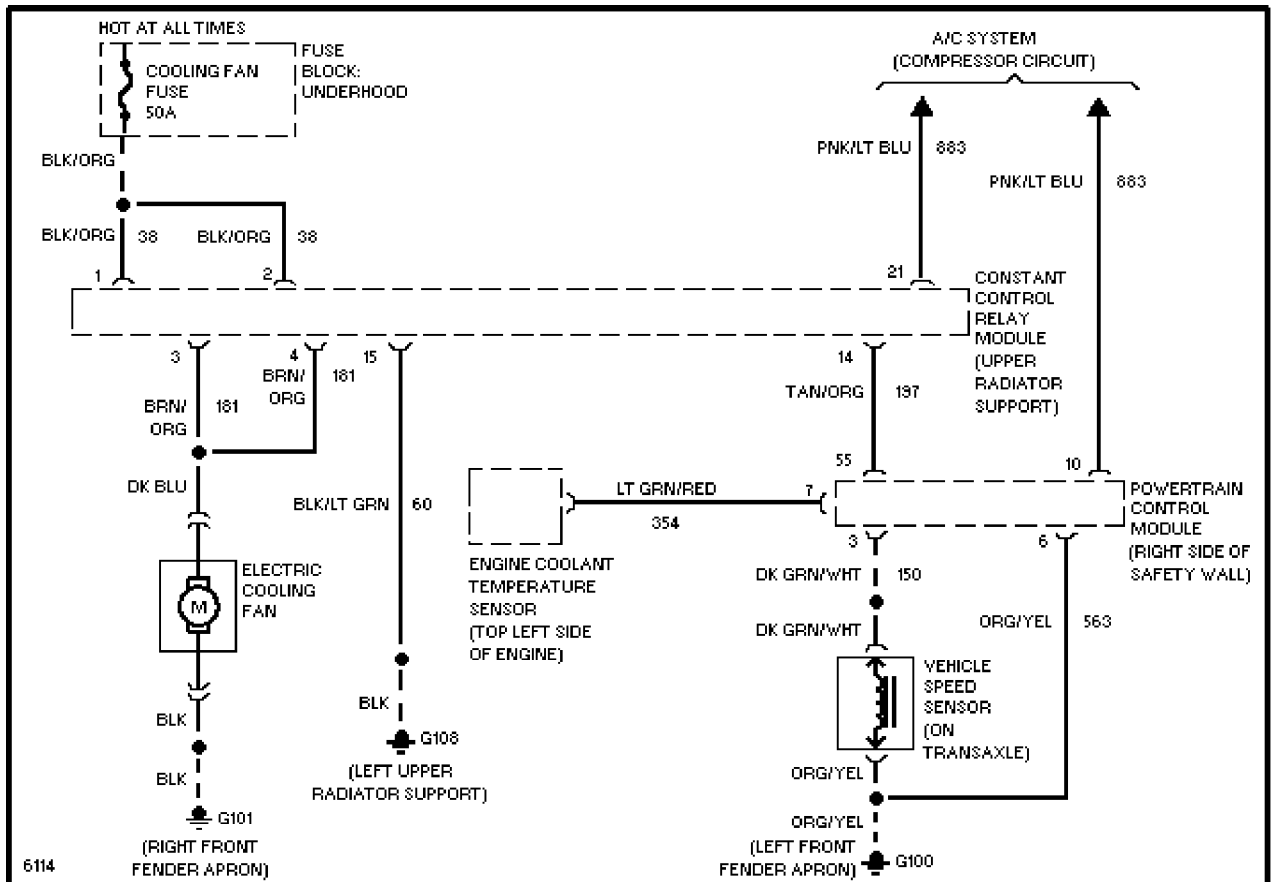

SYSTEM WIRING DIAGRAMS

Selected Block

1992 Ford Taurus

For <http://www.mitchell.narod.ru/>

Copyright © 1997 Mitchell International

Friday, March 02, 2001 02:24PM

1992 System Wiring Diagrams

Ford - Taurus

COOLING FAN

3.0L

3.0L SHO, Cooling Fan Circuit