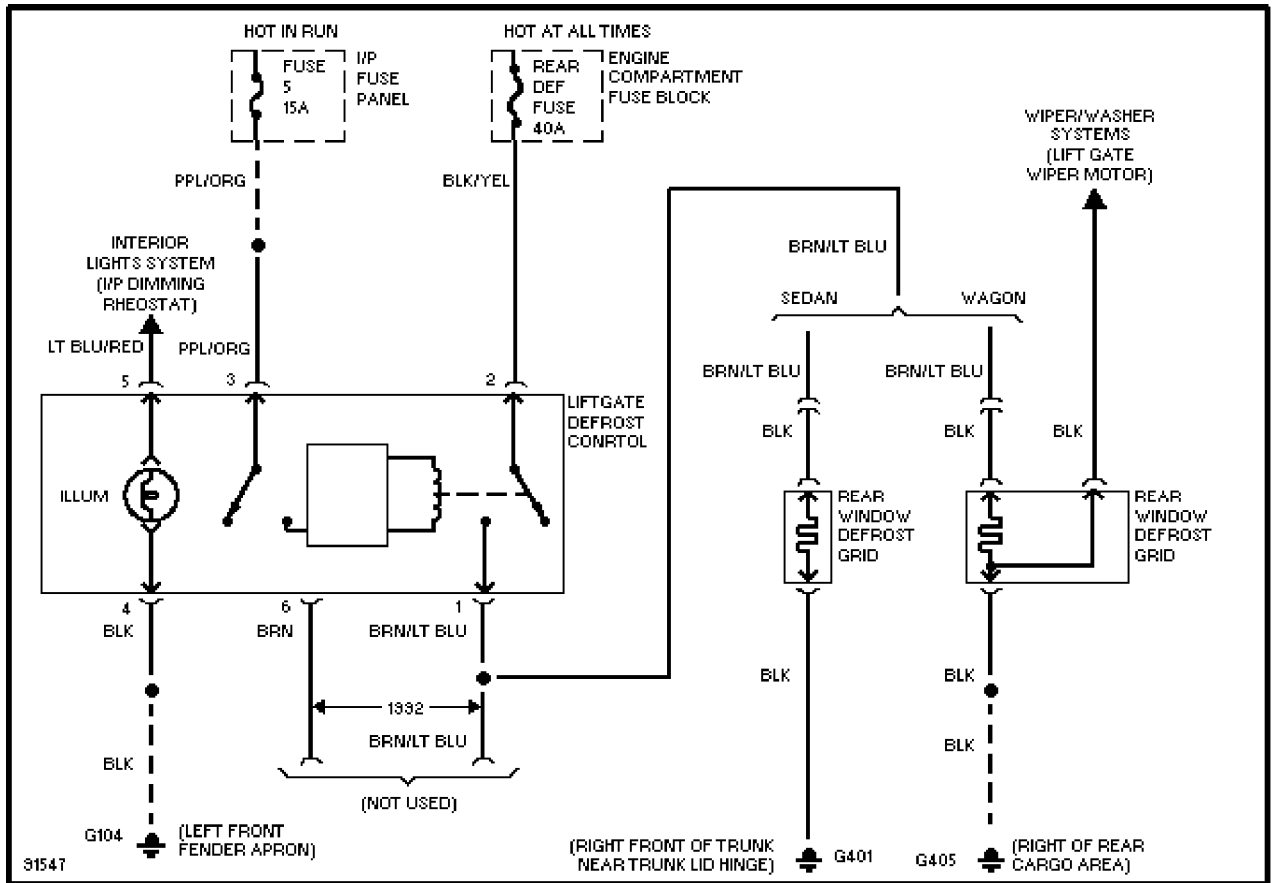

Friday, March 02, 2001 02:24PM

3.8L, Cooling Fan Circuit

DEFOGGERS

SYSTEM WIRING DIAGRAMS

Selected Block (p. 4)

1992 Ford Taurus

For <http://www.mitchell.narod.ru/>

Copyright © 1997 Mitchell International

Friday, March 02, 2001 02:24PM

Defogger Circuit