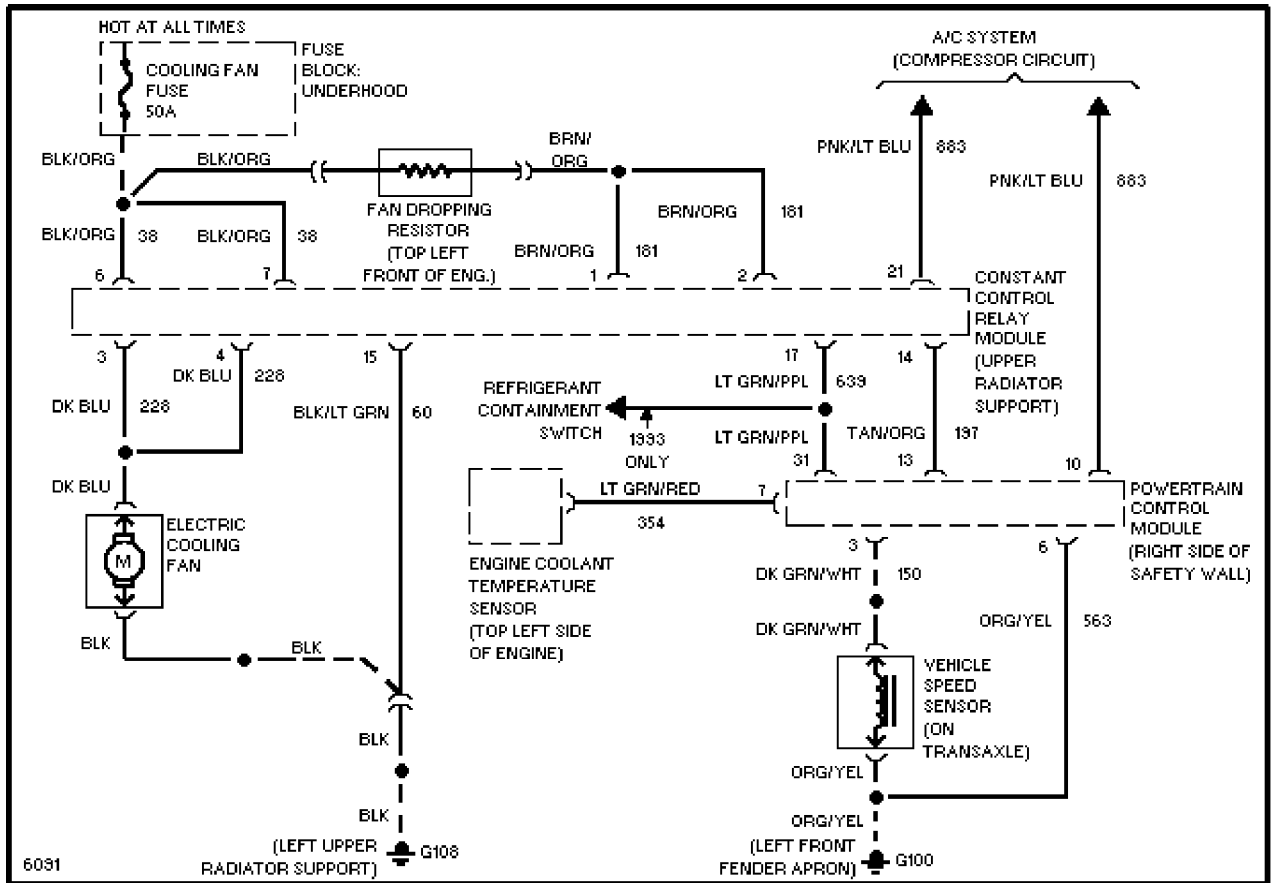

SYSTEM WIRING DIAGRAMS

Selected Block (p. 2)

1992 Ford Taurus

For <http://www.mitchell.narod.ru/>

Copyright © 1997 Mitchell International

Friday, March 02, 2001 02:24PM

3.0L, Cooling Fan Circuit

3.8L