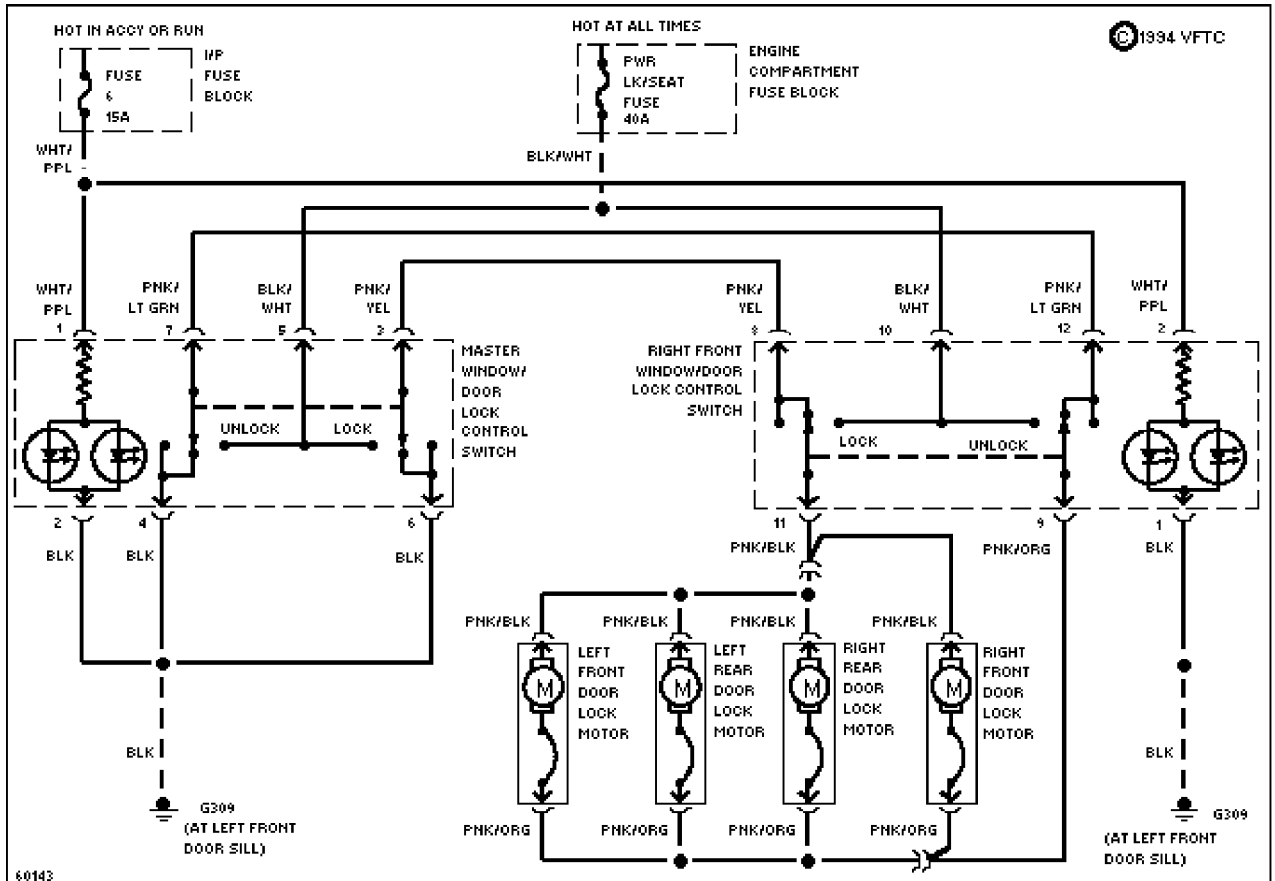

POWER DOOR LOCKS

SYSTEM WIRING DIAGRAMS

Selected Block (p. 3)

1992 Ford Taurus

For <http://www.mitchell.narod.ru/>

Copyright © 1997 Mitchell International

Friday, March 02, 2001 02:24PM

Door Lock Circuit, W/ Power Windows

Door Lock Circuit, W/O Power Windows