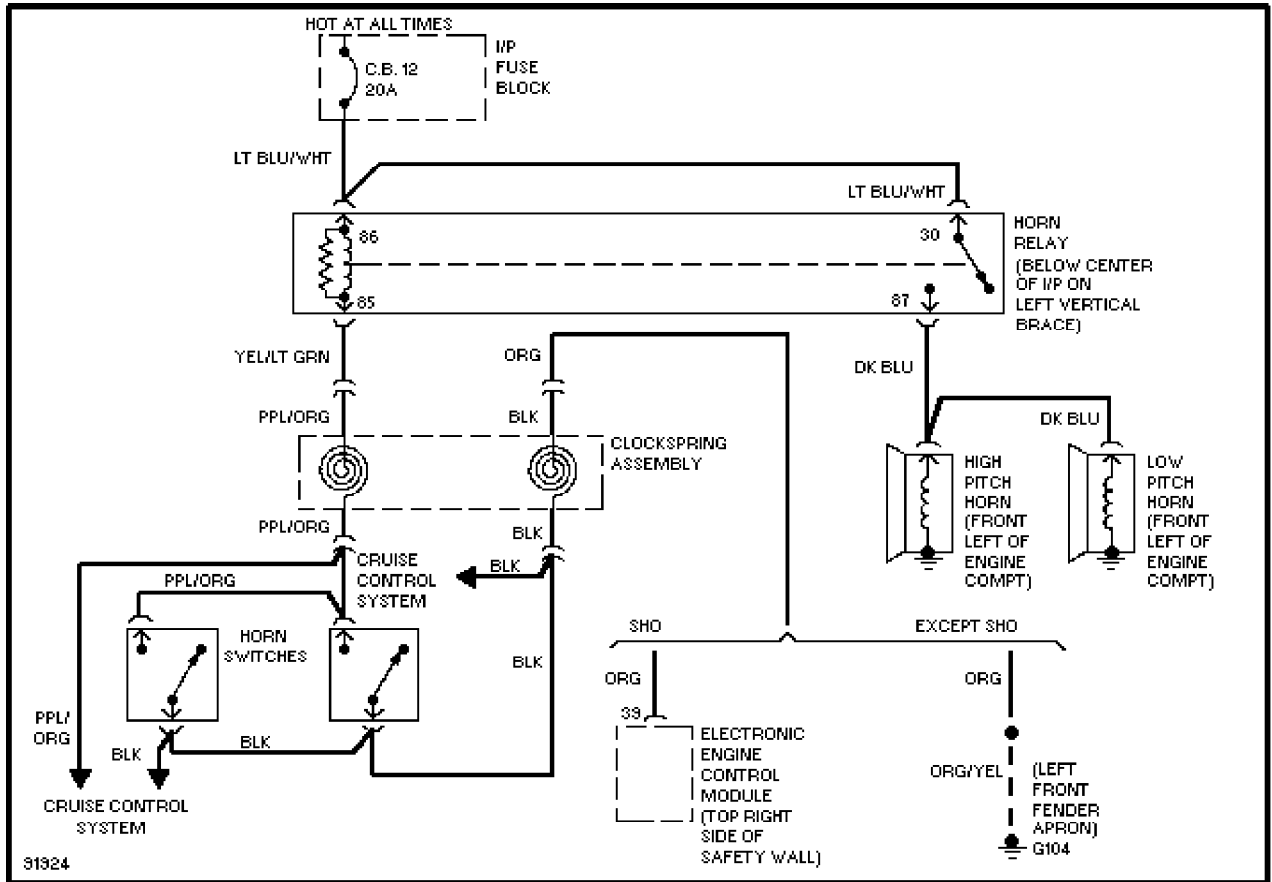

SYSTEM WIRING DIAGRAMS

Selected Block

1992 Ford Taurus

For <http://www.mitchell.narod.ru/>

Copyright © 1997 Mitchell International

Friday, March 02, 2001 02:24PM

HORN

Horn Circuit

POWER ANTENNA

SYSTEM WIRING DIAGRAMS

Selected Block (p. 2)

1992 Ford Taurus

For <http://www.mitchell.narod.ru/>

Copyright © 1997 Mitchell International

Friday, March 02, 2001 02:24PM

Power Antenna Circuit

POWER DOOR LOCKS

SYSTEM WIRING DIAGRAMS

Selected Block (p. 3)

1992 Ford Taurus

For <http://www.mitchell.narod.ru/>

Copyright © 1997 Mitchell International

Friday, March 02, 2001 02:24PM

Door Lock Circuit, W/ Power Windows