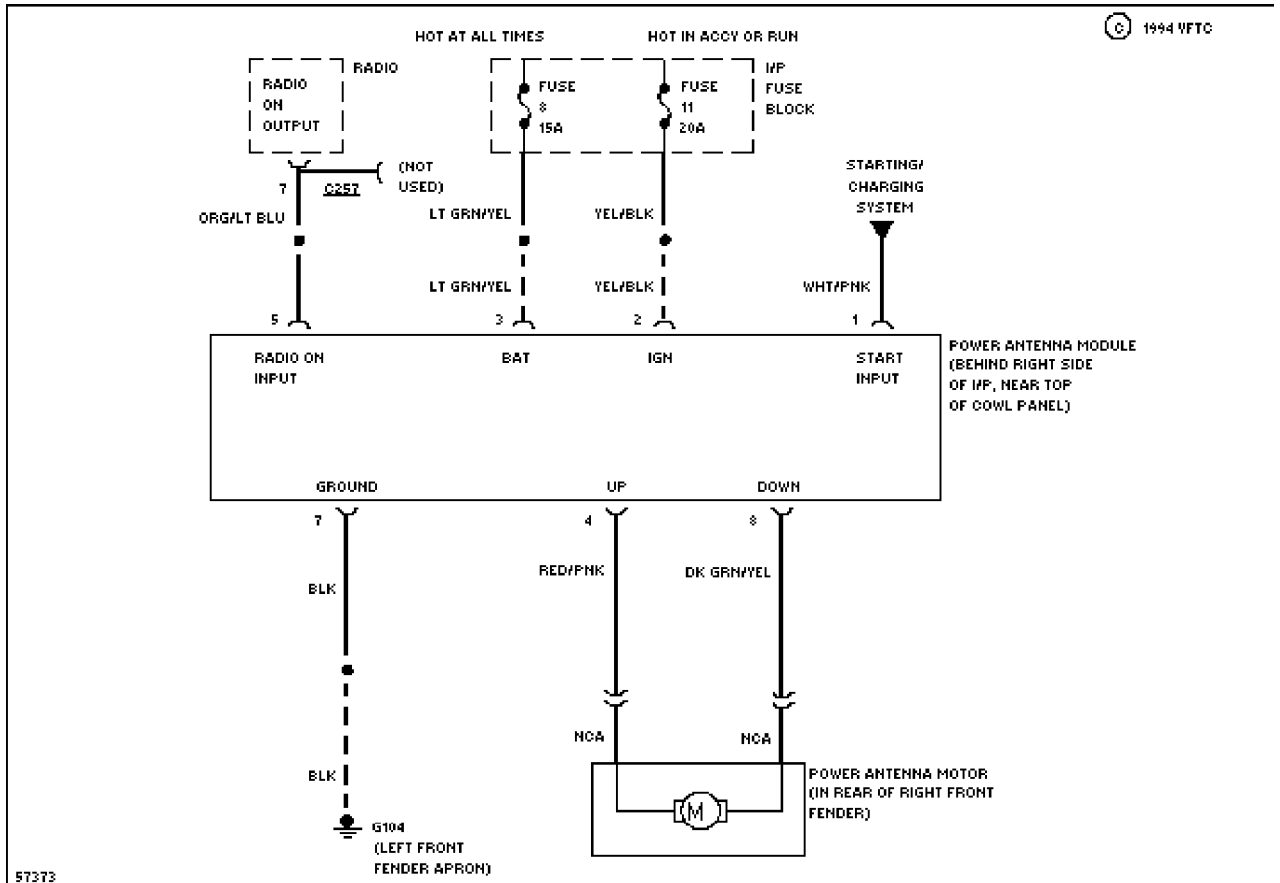

POWER ANTENNA

SYSTEM WIRING DIAGRAMS

Selected Block (p. 2)

1992 Ford Taurus

For <http://www.mitchell.narod.ru/>

Copyright © 1997 Mitchell International

Friday, March 02, 2001 02:24PM

Power Antenna Circuit

POWER DOOR LOCKS

SYSTEM WIRING DIAGRAMS

Selected Block (p. 3)

1992 Ford Taurus

For <http://www.mitchell.narod.ru/>

Copyright © 1997 Mitchell International

Friday, March 02, 2001 02:24PM

Door Lock Circuit, W/ Power Windows

Door Lock Circuit, W/O Power Windows