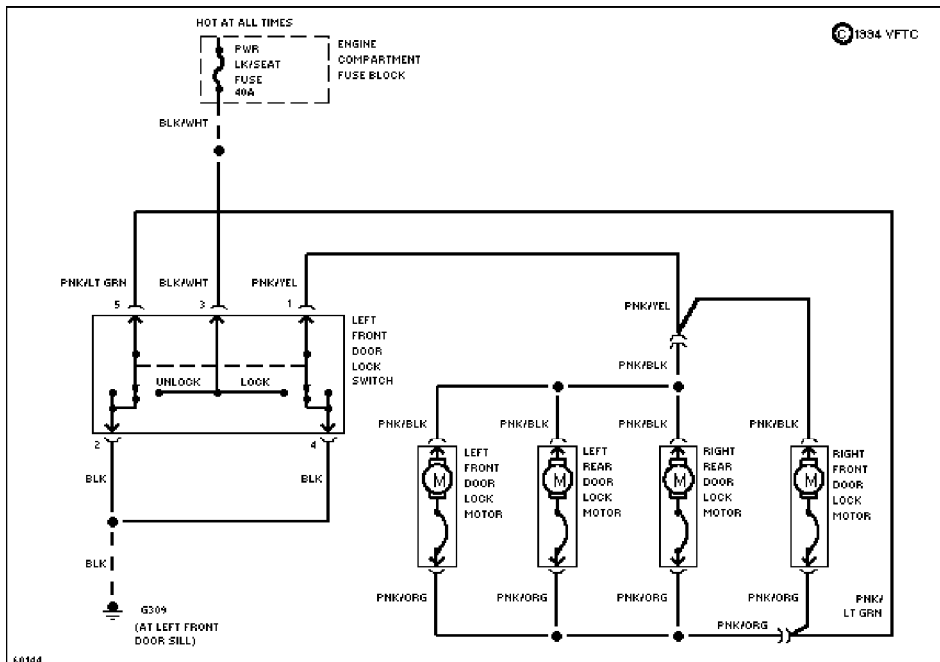

POWER DOOR LOCKS

SYSTEM WIRING DIAGRAMS

Selected Block (p. 3)

1992 Ford Taurus

For <http://www.mitchell.narod.ru/>

Copyright © 1997 Mitchell International

Friday, March 02, 2001 02:24PM

Door Lock Circuit, W/ Power Windows

Door Lock Circuit, W/O Power Windows