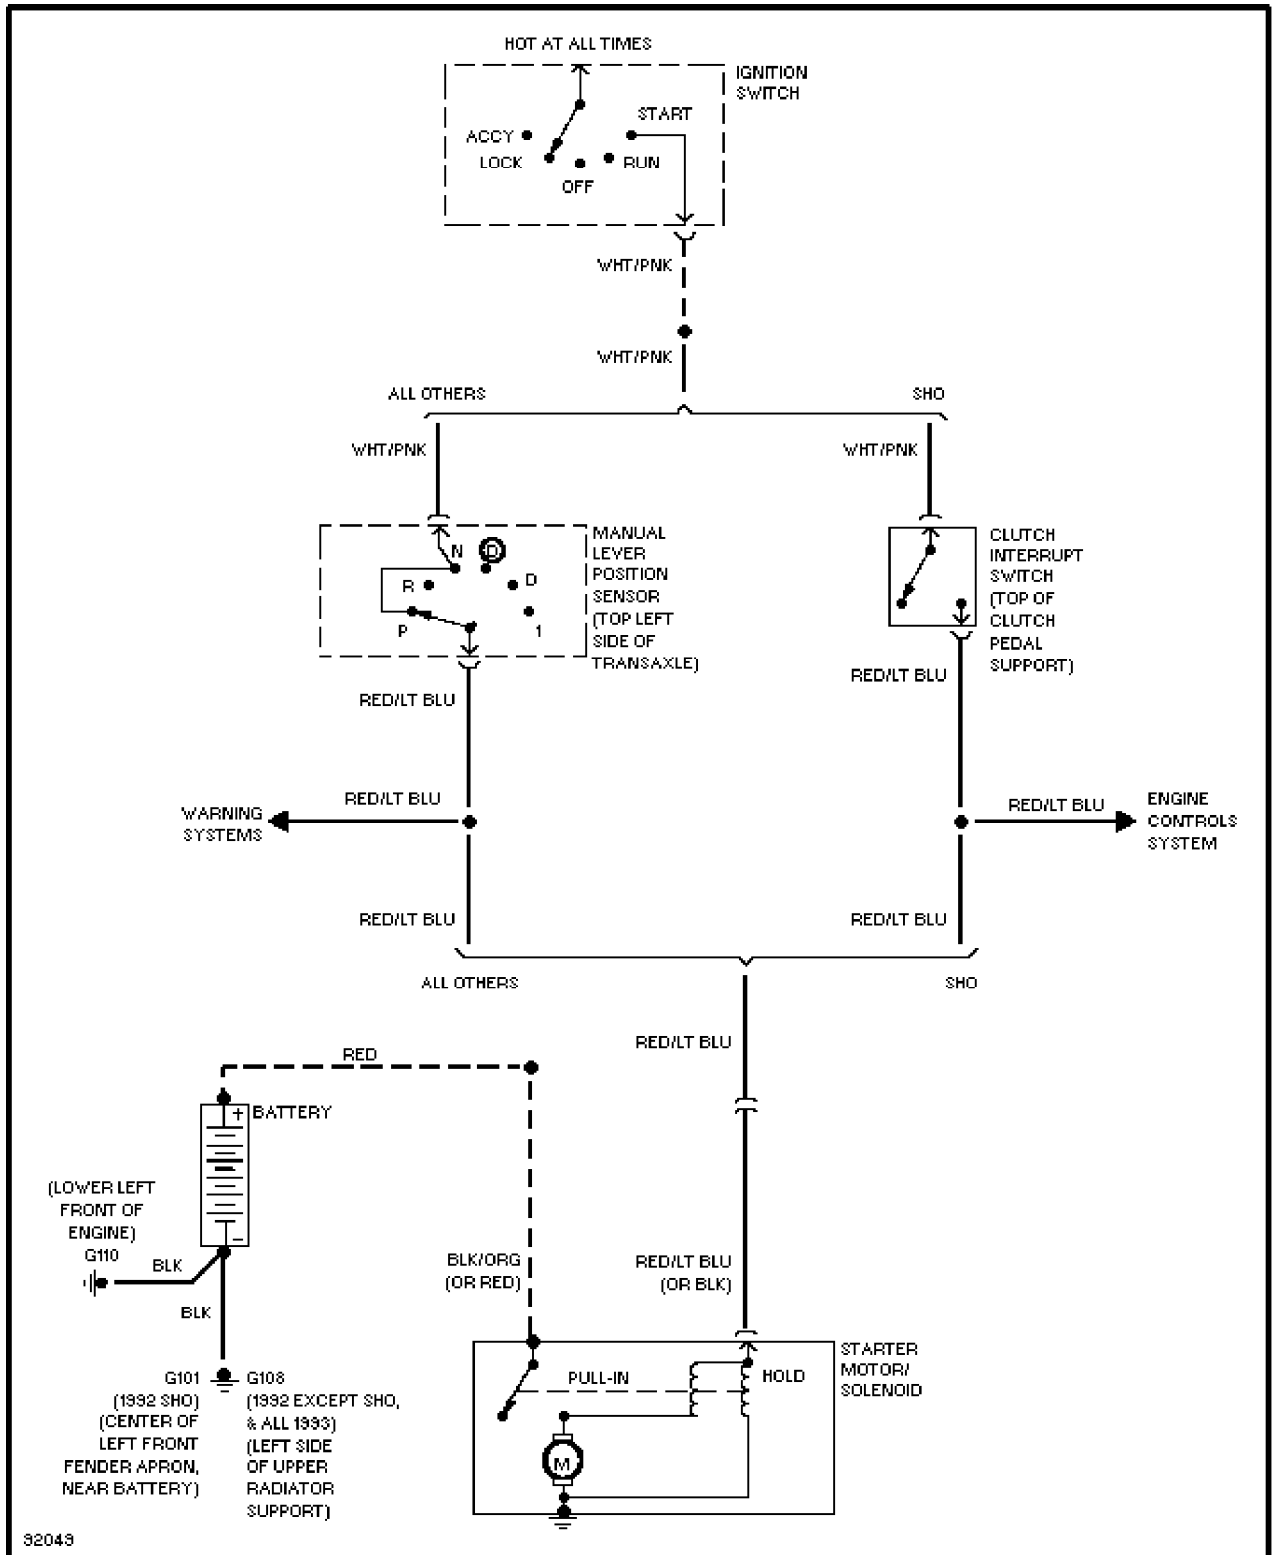

STARTING/CHARGING

SYSTEM WIRING DIAGRAMS

Selected Block (p. 3)

1992 Ford Taurus

For <http://www.mitchell.narod.ru/>

Copyright © 1997 Mitchell International

Friday, March 02, 2001 02:24PM

Charging Circuit

SYSTEM WIRING DIAGRAMS

Selected Block (p. 4)

1992 Ford Taurus

For <http://www.mitchell.narod.ru/>

Copyright © 1997 Mitchell International

Friday, March 02, 2001 02:24PM

Starting Circuit