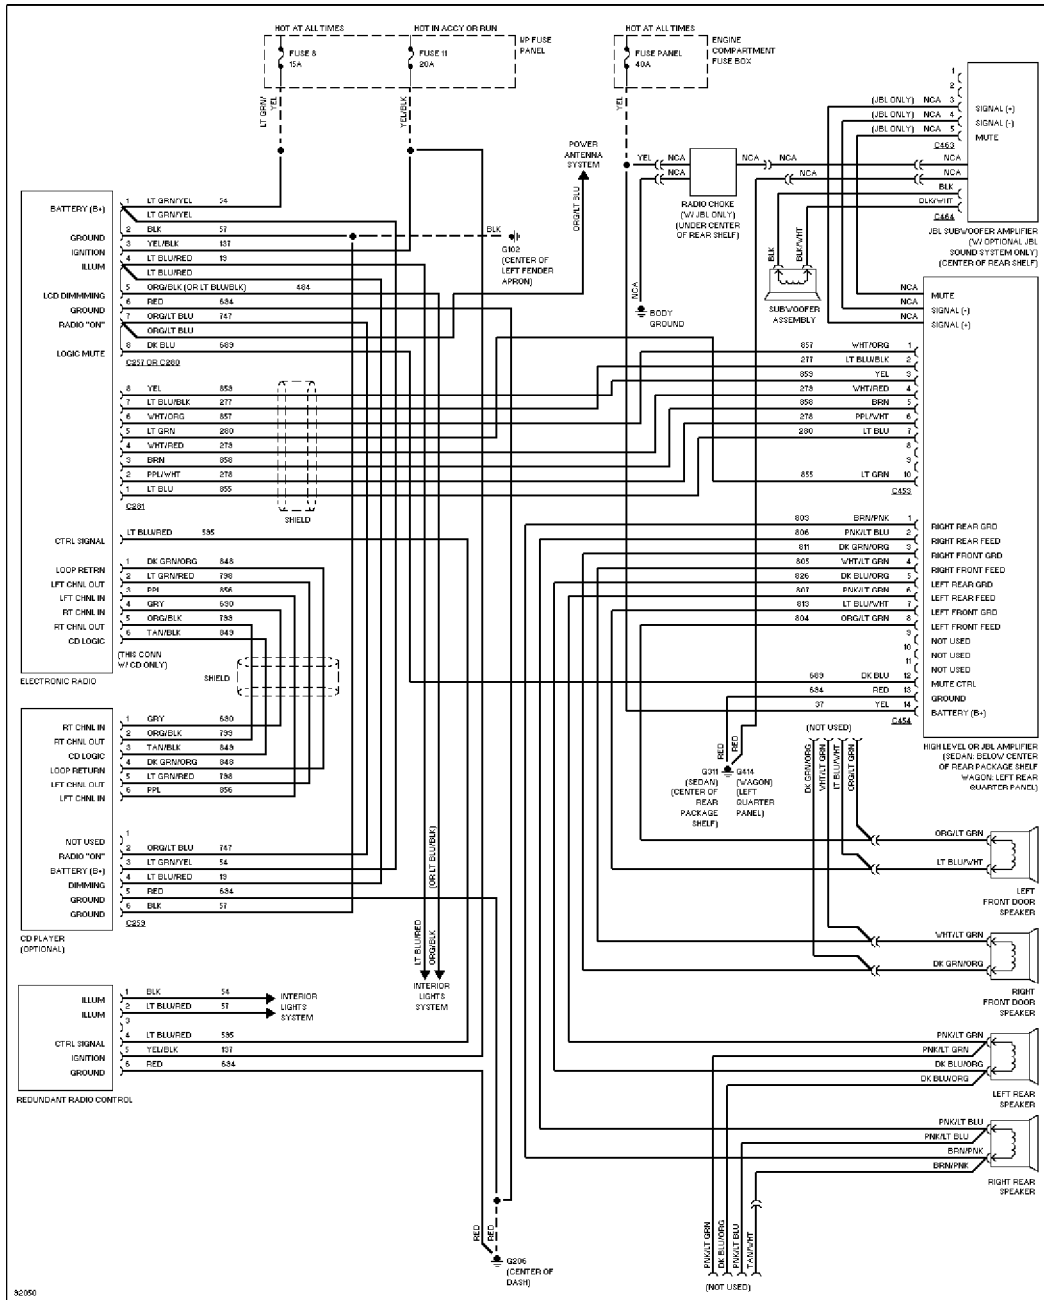

SYSTEM WIRING DIAGRAMS

Selected Block

1992 Ford Taurus

For <http://www.mitchell.narod.ru/>

Copyright © 1997 Mitchell International

Friday, March 02, 2001 02:24PM

RADIO

Radio Circuits, Base Radio W/ Cassette Deck

SYSTEM WIRING DIAGRAMS

Selected Block (p. 2)

1992 Ford Taurus

For <http://www.mitchell.narod.ru/>

Copyright © 1997 Mitchell International

Friday, March 02, 2001 02:24PM

Radio Circuits, W/O Cellular Telephone

STARTING/CHARGING

SYSTEM WIRING DIAGRAMS

Selected Block (p. 3)

1992 Ford Taurus

For <http://www.mitchell.narod.ru/>

Copyright © 1997 Mitchell International

Friday, March 02, 2001 02:24PM

Charging Circuit

SYSTEM WIRING DIAGRAMS

Selected Block (p. 4)

1992 Ford Taurus

For <http://www.mitchell.narod.ru/>

Copyright © 1997 Mitchell International

Friday, March 02, 2001 02:24PM

Starting Circuit