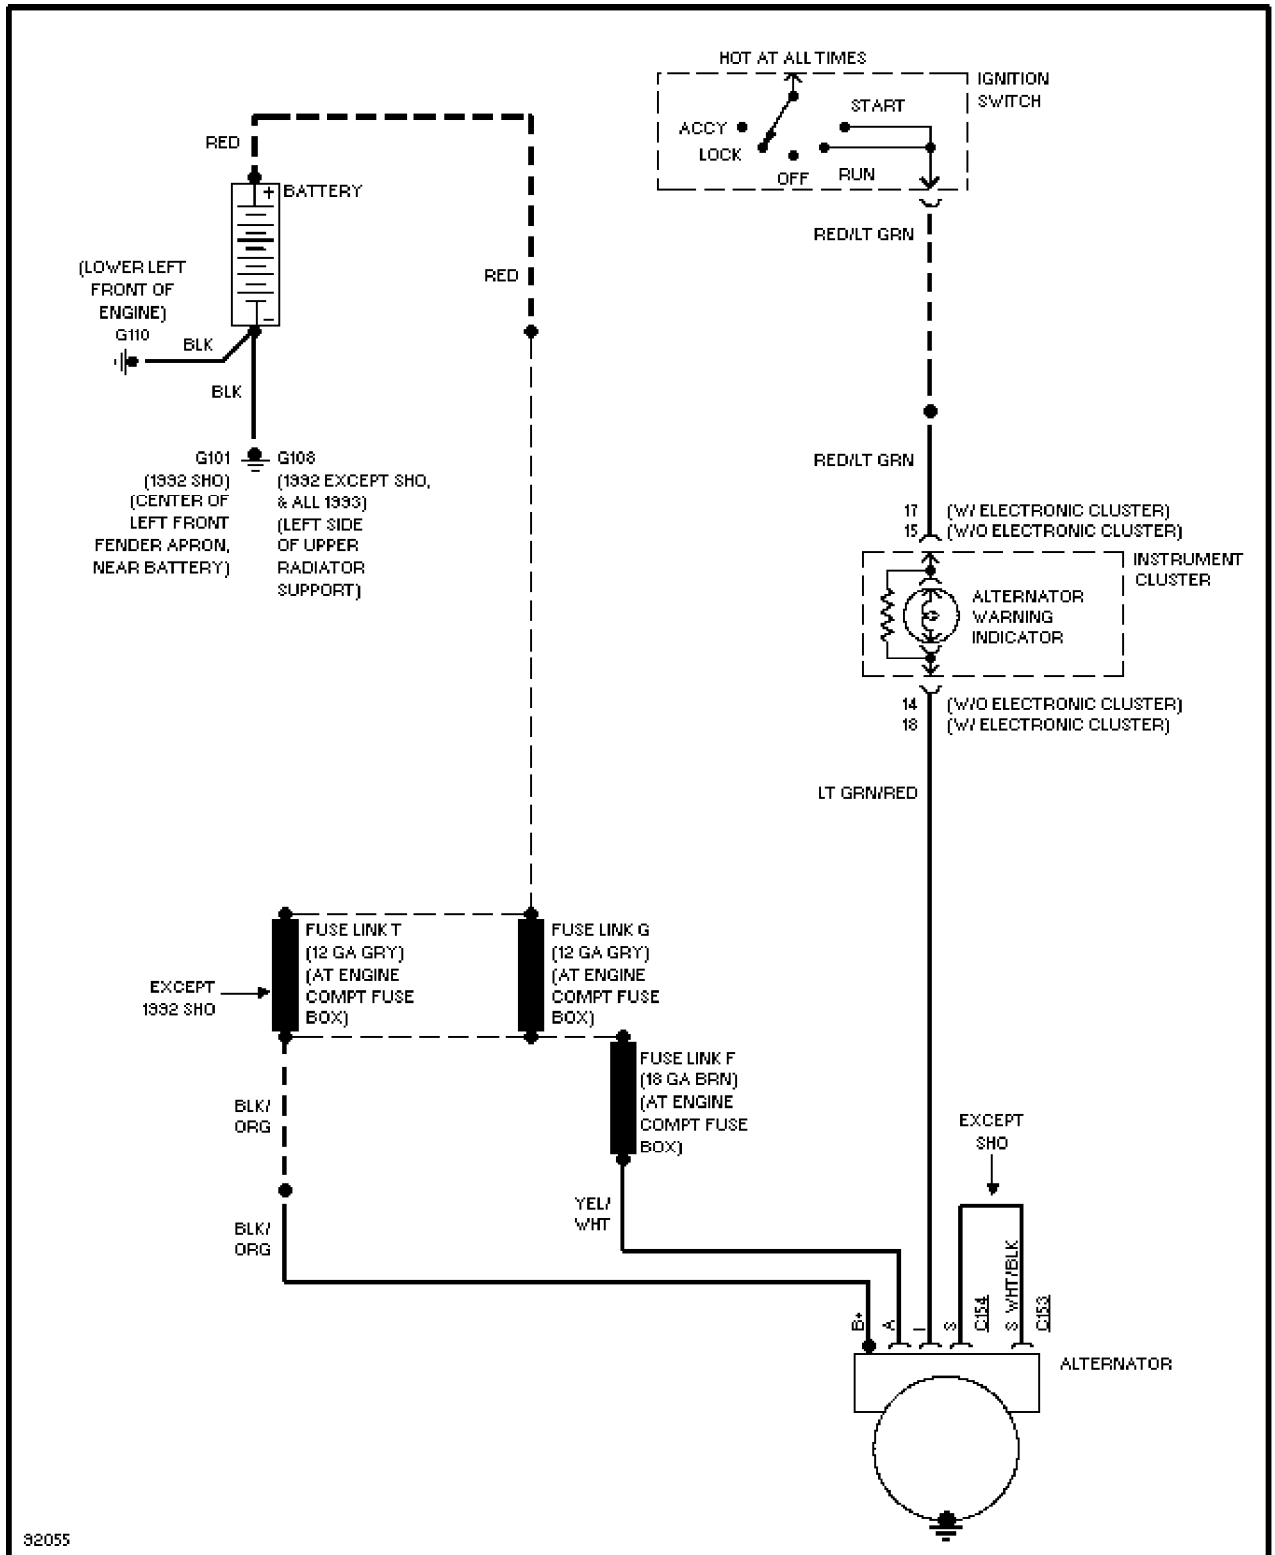

STARTING/CHARGING

SYSTEM WIRING DIAGRAMS

Selected Block (p. 3)

1992 Ford Taurus

For <http://www.mitchell.narod.ru/>

Copyright © 1997 Mitchell International

Friday, March 02, 2001 02:24PM

Charging Circuit

SYSTEM WIRING DIAGRAMS

Selected Block (p. 4)

1992 Ford Taurus

For <http://www.mitchell.narod.ru/>

Copyright © 1997 Mitchell International

Friday, March 02, 2001 02:24PM

Starting Circuit