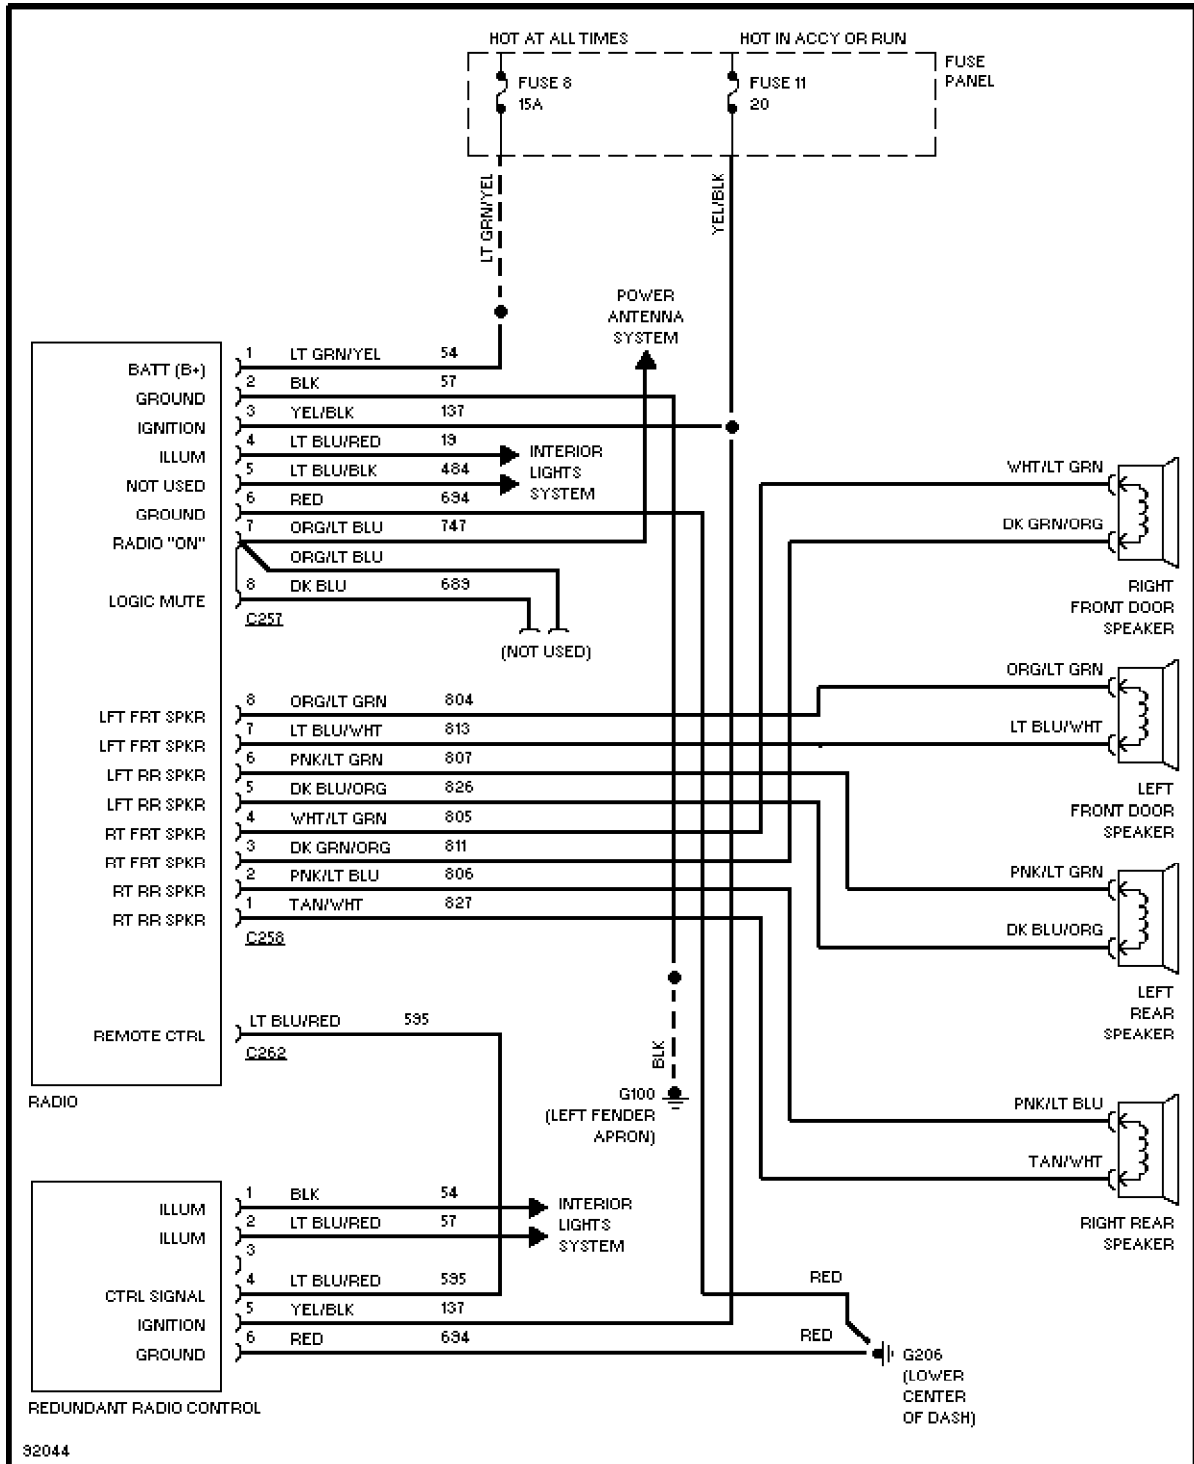

SYSTEM WIRING DIAGRAMS

Selected Block

1992 Ford Taurus

For <http://www.mitchell.narod.ru/>

Copyright © 1997 Mitchell International

Friday, March 02, 2001 02:24PM

RADIO

Radio Circuits, Base Radio W/ Cassette Deck

SYSTEM WIRING DIAGRAMS

Selected Block (p. 2)

1992 Ford Taurus

For <http://www.mitchell.narod.ru/>

Copyright © 1997 Mitchell International

Friday, March 02, 2001 02:24PM

Radio Circuits, W/O Cellular Telephone

STARTING/CHARGING

SYSTEM WIRING DIAGRAMS

Selected Block (p. 3)

1992 Ford Taurus

For <http://www.mitchell.narod.ru/>

Copyright © 1997 Mitchell International

Friday, March 02, 2001 02:24PM

Charging Circuit

SYSTEM WIRING DIAGRAMS

Selected Block (p. 4)

1992 Ford Taurus

For <http://www.mitchell.narod.ru/>

Copyright © 1997 Mitchell International

Friday, March 02, 2001 02:24PM

Starting Circuit