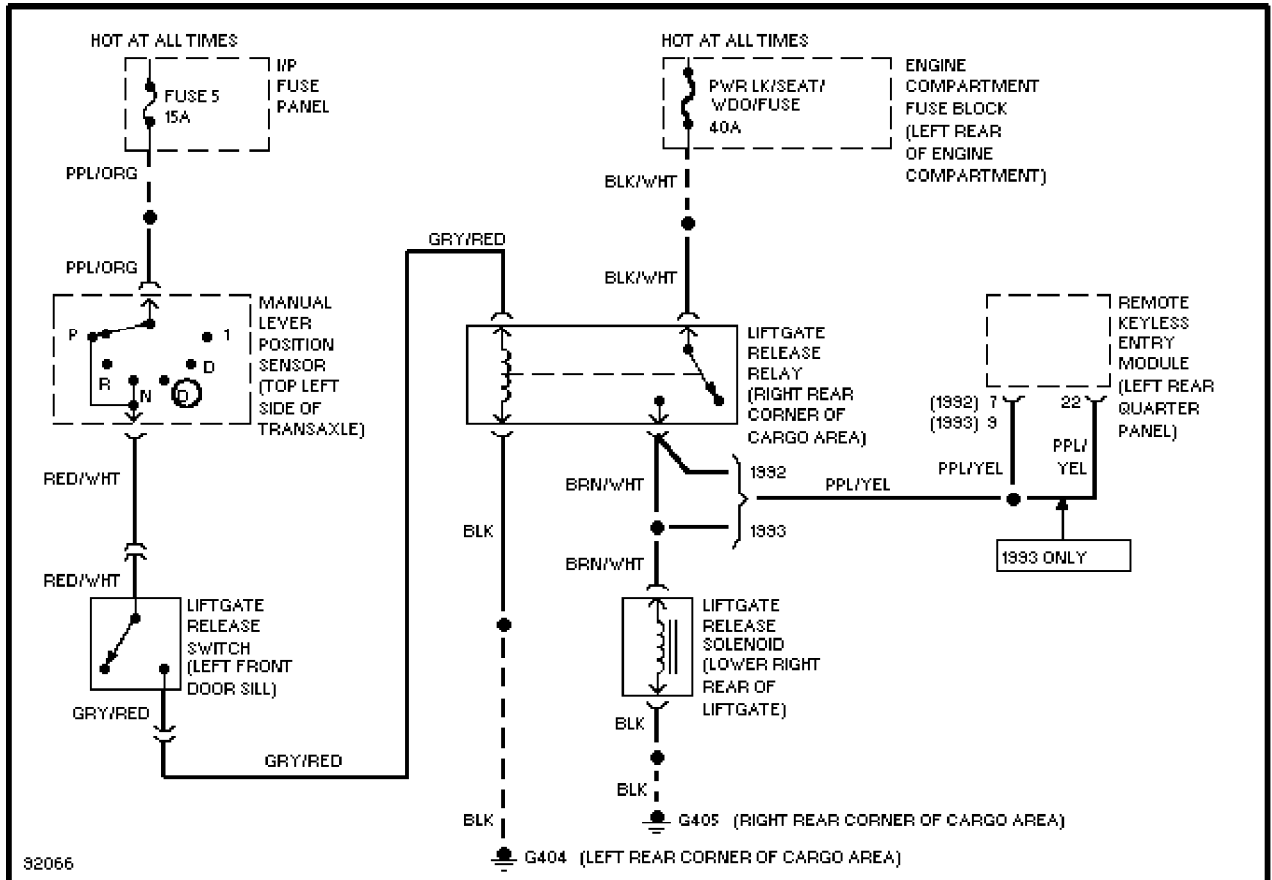

SYSTEM WIRING DIAGRAMS

Selected Block

1992 Ford Taurus

For <http://www.mitchell.narod.ru/>

Copyright © 1997 Mitchell International

Friday, March 02, 2001 02:24PM

TRUNK, TAILGATE, FUEL DOOR

Tailgate Release Circuit

SYSTEM WIRING DIAGRAMS

Selected Block (p. 2)

1992 Ford Taurus

For <http://www.mitchell.narod.ru/>

Copyright © 1997 Mitchell International

Friday, March 02, 2001 02:24PM

Trunk Release Circuit

WIPER/WASHER