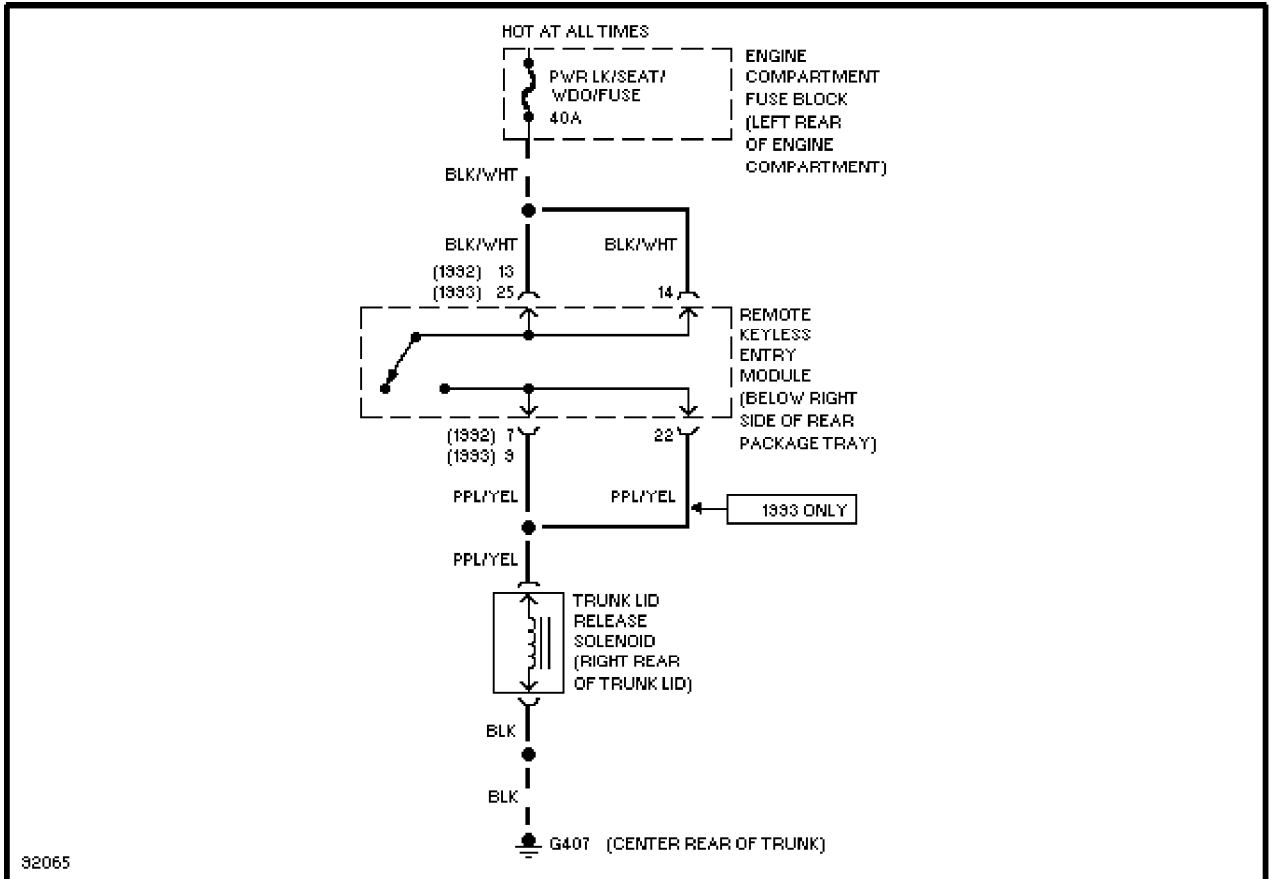

SYSTEM WIRING DIAGRAMS

Selected Block

1992 Ford Taurus

For <http://www.mitchell.narod.ru/>

Copyright © 1997 Mitchell International

Friday, March 02, 2001 02:24PM

TRUNK, TAILGATE, FUEL DOOR

Tailgate Release Circuit

SYSTEM WIRING DIAGRAMS

Selected Block (p. 2)

1992 Ford Taurus

For <http://www.mitchell.narod.ru/>

Copyright © 1997 Mitchell International

Friday, March 02, 2001 02:24PM

Trunk Release Circuit

WIPER/WASHER