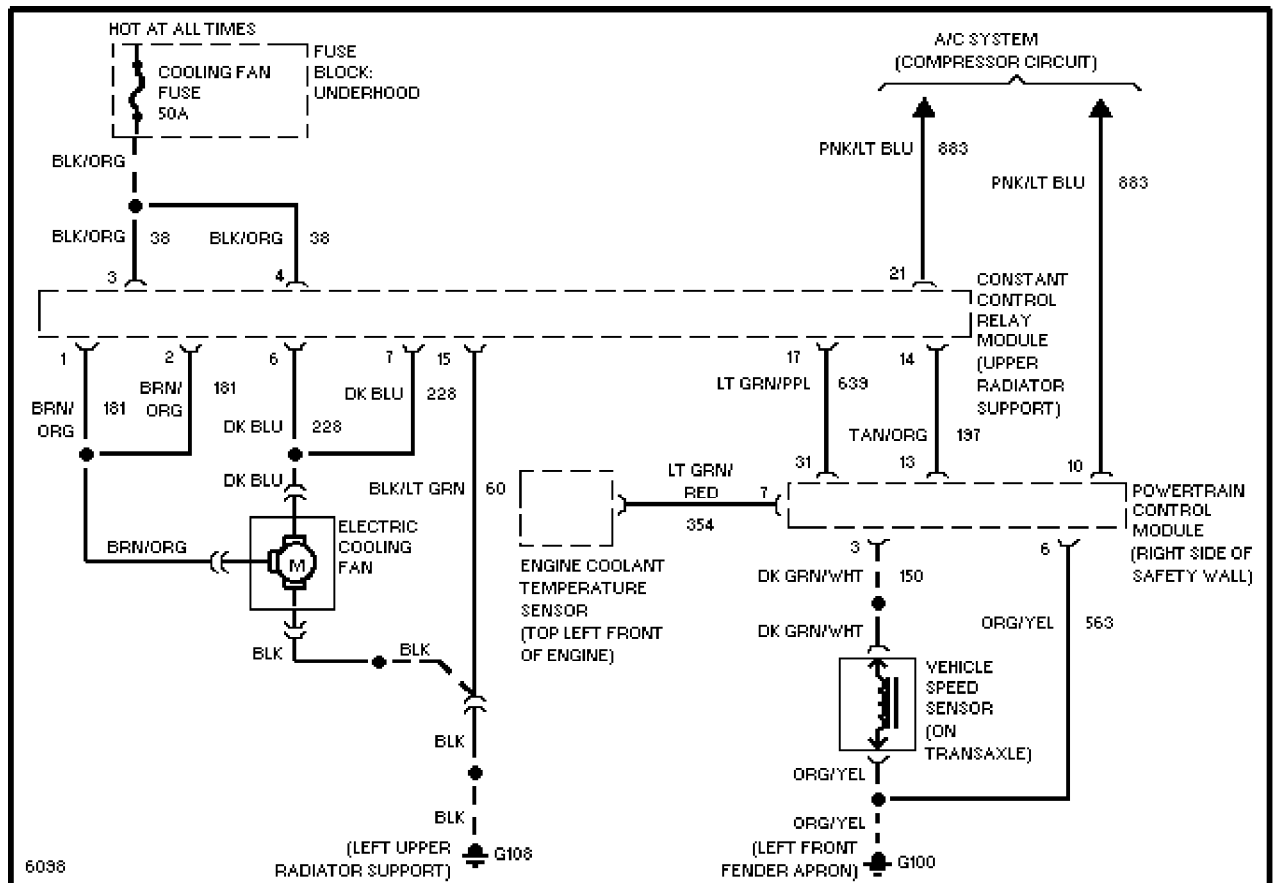

SYSTEM WIRING DIAGRAMS

Selected Block (p. 4)

1993 Ford Taurus

For <http://www.mitchell.narod.ru/>

Copyright © 1997 Mitchell International

Friday, March 02, 2001 02:26PM

3.8L, Cooling Fan Circuit