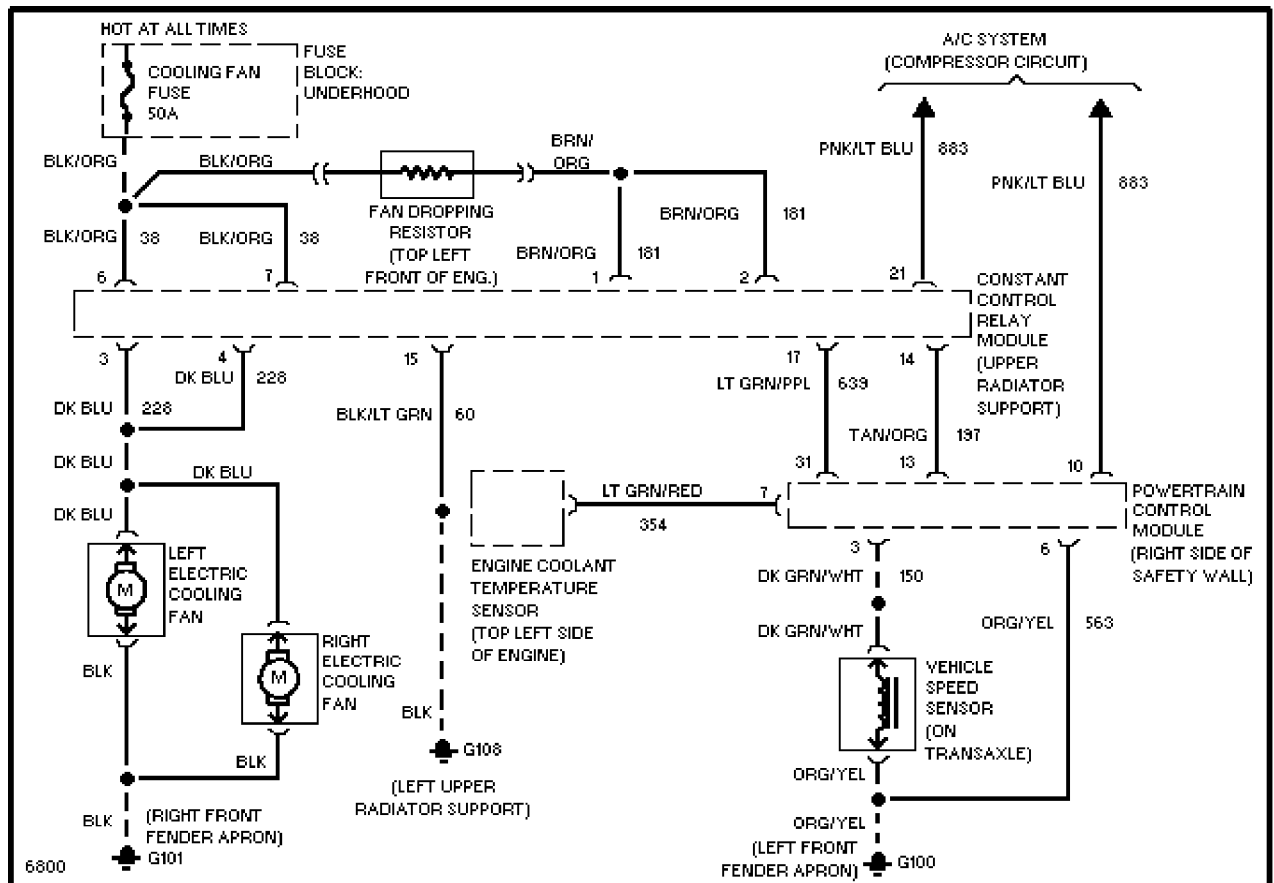

Friday, March 02, 2001 02:26PM

3.0L, Cooling Fan Circuit

3.2L

SYSTEM WIRING DIAGRAMS

Selected Block (p. 3)

1993 Ford Taurus

For <http://www.mitchell.narod.ru/>

Copyright © 1997 Mitchell International

Friday, March 02, 2001 02:26PM

3.2L SHO, Cooling Fan Circuit

3.8L

SYSTEM WIRING DIAGRAMS

Selected Block (p. 4)

1993 Ford Taurus

For <http://www.mitchell.narod.ru/>

Copyright © 1997 Mitchell International