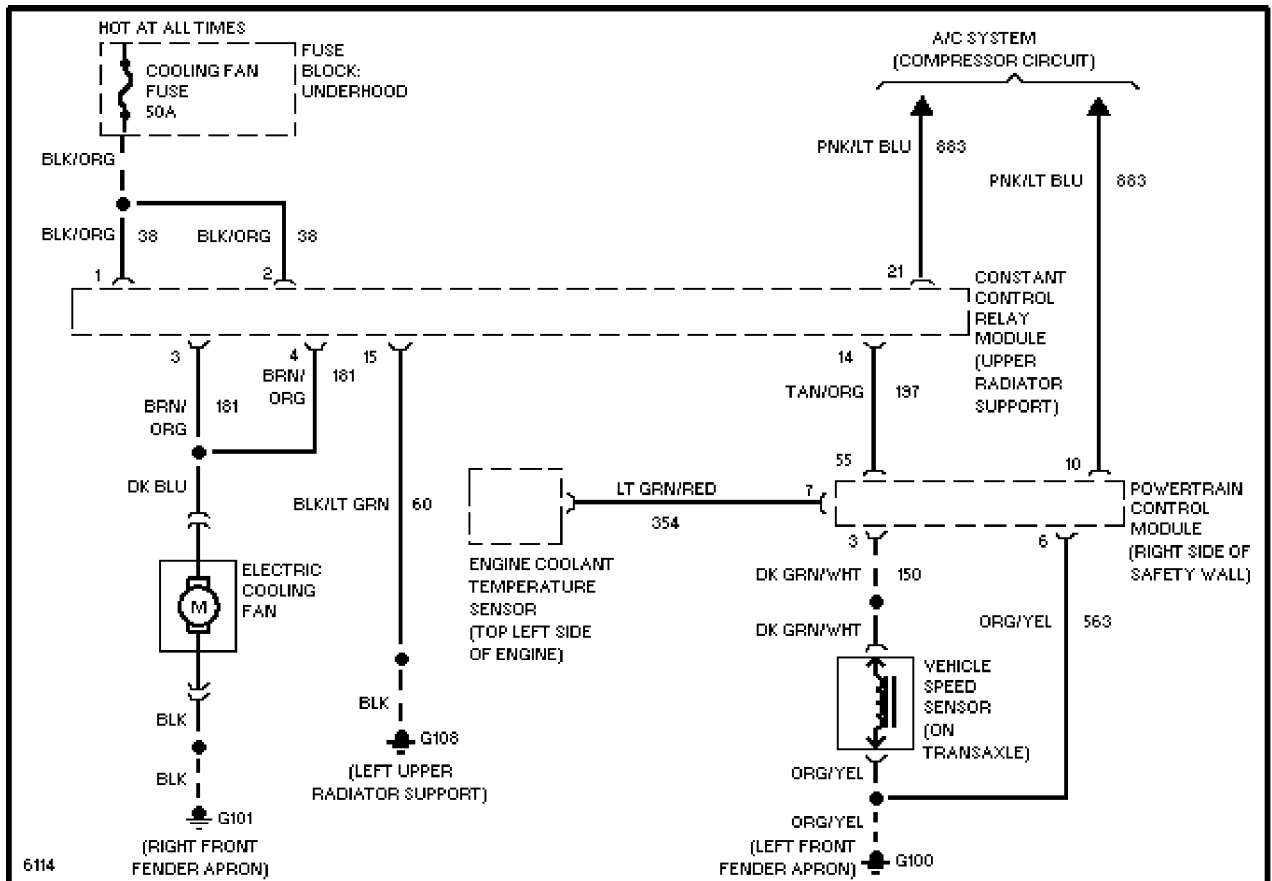

COOLING FAN

3.0L

3.0L SHO, Cooling Fan Circuit

SYSTEM WIRING DIAGRAMS

Selected Block (p. 2)

1993 Ford Taurus

For <http://www.mitchell.narod.ru/>

Copyright © 1997 Mitchell International

Friday, March 02, 2001 02:26PM

3.0L, Cooling Fan Circuit

3.2L

SYSTEM WIRING DIAGRAMS

Selected Block (p. 3)

1993 Ford Taurus

For <http://www.mitchell.narod.ru/>

Copyright © 1997 Mitchell International

Friday, March 02, 2001 02:26PM

3.2L SHO, Cooling Fan Circuit

3.8L

SYSTEM WIRING DIAGRAMS

Selected Block (p. 4)

1993 Ford Taurus

For <http://www.mitchell.narod.ru/>

Copyright © 1997 Mitchell International