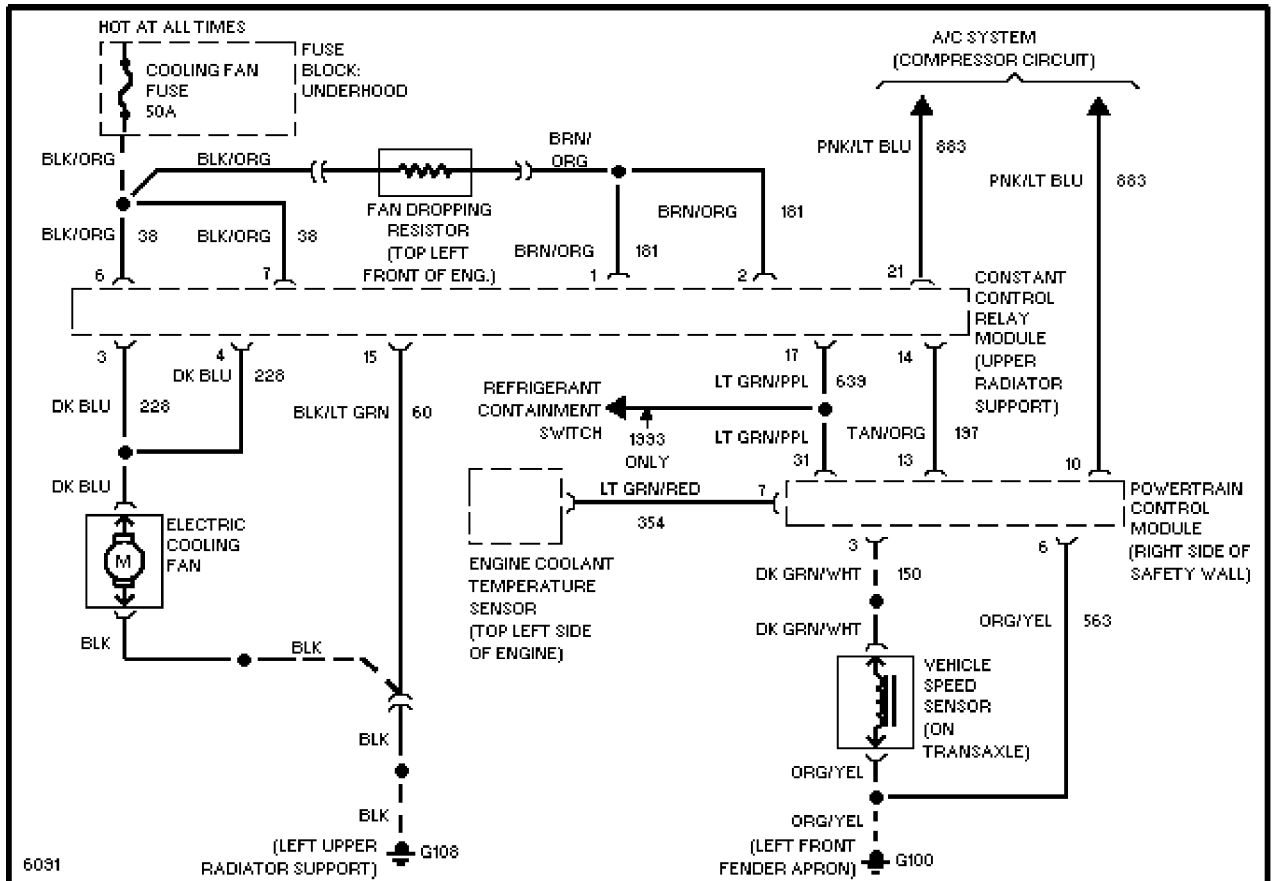

SYSTEM WIRING DIAGRAMS

Selected Block (p. 2)

1993 Ford Taurus

For <http://www.mitchell.narod.ru/>

Copyright © 1997 Mitchell International

Friday, March 02, 2001 02:26PM

3.0L, Cooling Fan Circuit

3.2L