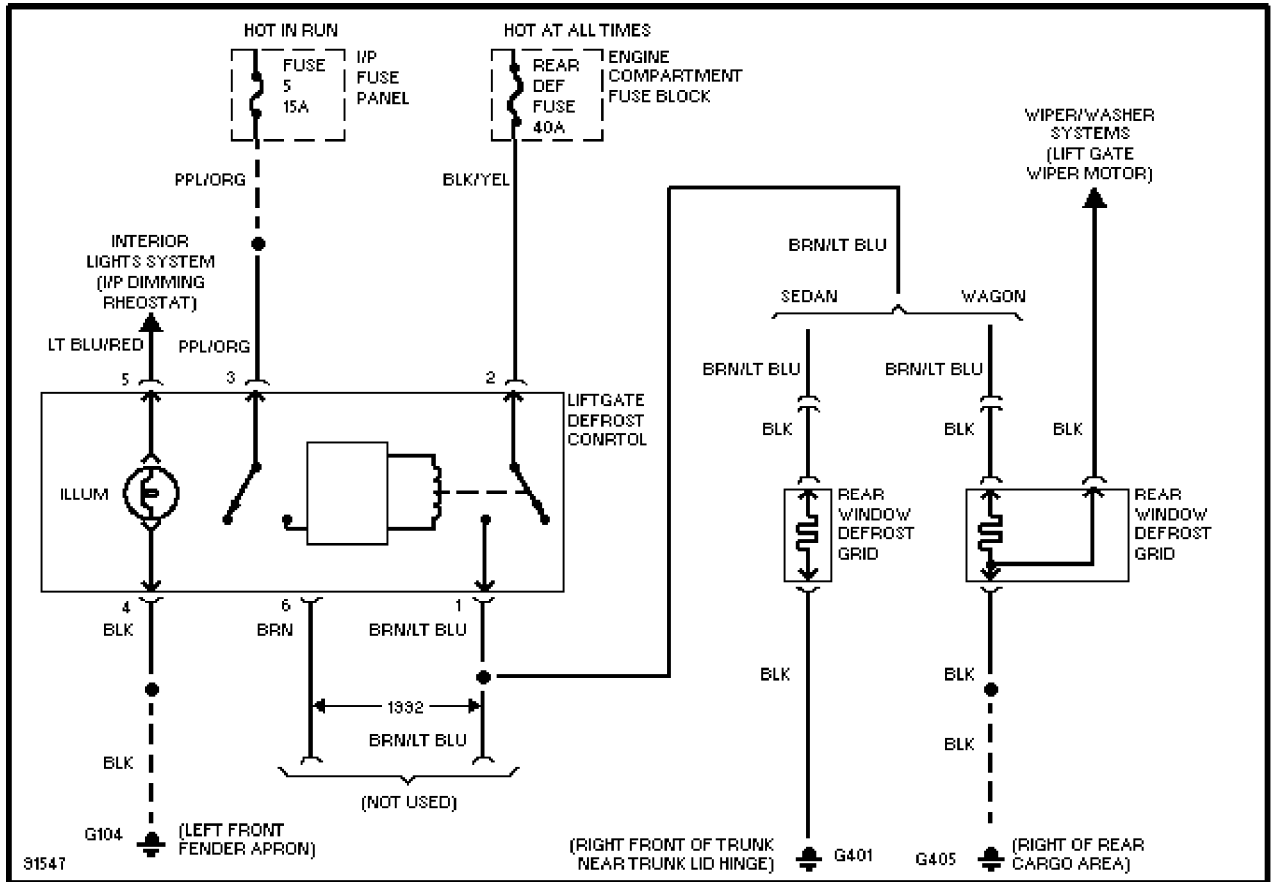

SYSTEM WIRING DIAGRAMS

Selected Block

1993 Ford Taurus

For <http://www.mitchell.narod.ru/>

Copyright © 1997 Mitchell International

Friday, March 02, 2001 02:26PM

DEFOGGERS

Defogger Circuit

HORN

SYSTEM WIRING DIAGRAMS

Selected Block (p. 2)

1993 Ford Taurus

For <http://www.mitchell.narod.ru/>

Copyright © 1997 Mitchell International

Friday, March 02, 2001 02:26PM

Horn Circuit