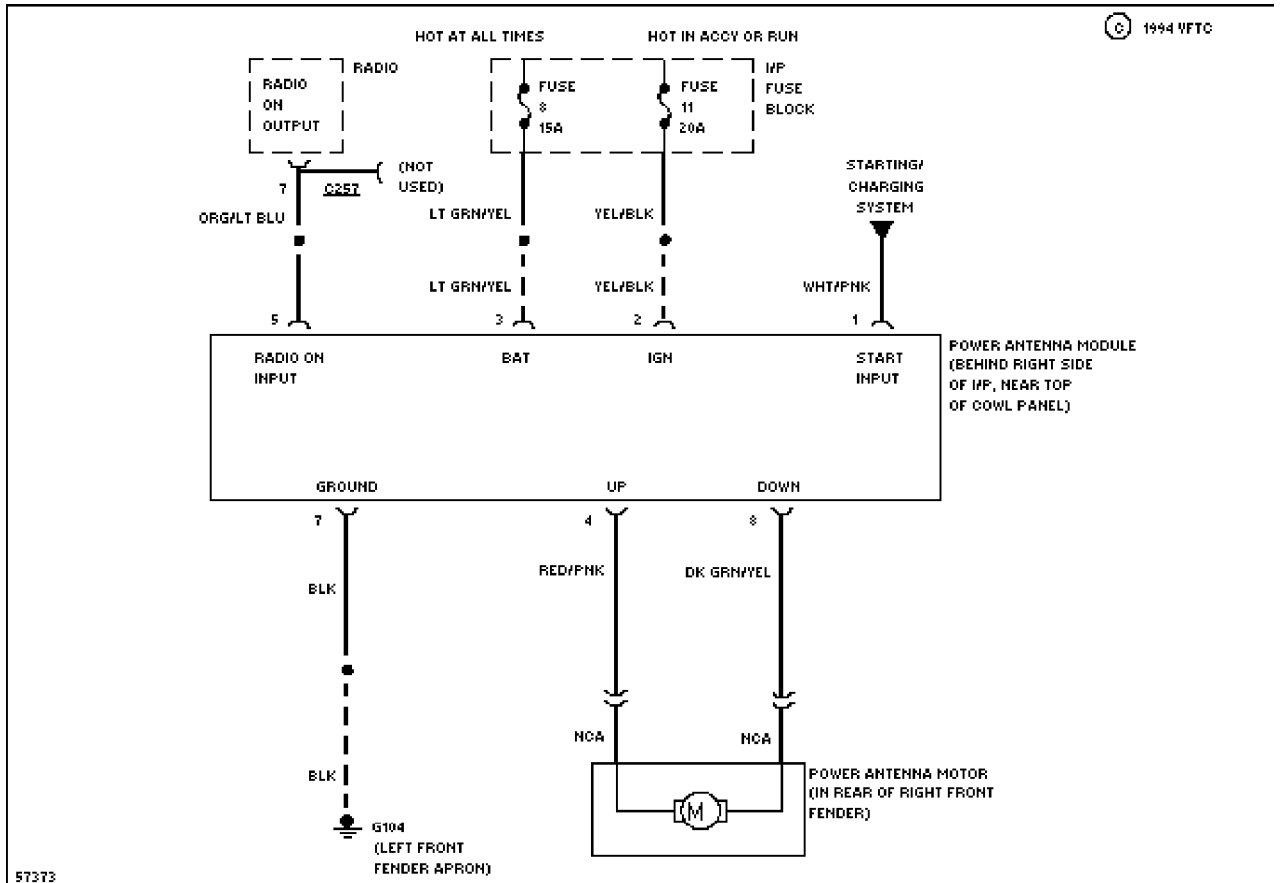

HORN

SYSTEM WIRING DIAGRAMS

Selected Block (p. 2)

1993 Ford Taurus

For <http://www.mitchell.narod.ru/>

Copyright © 1997 Mitchell International

Friday, March 02, 2001 02:26PM

Horn Circuit

POWER ANTENNA

SYSTEM WIRING DIAGRAMS

Selected Block (p. 3)

1993 Ford Taurus

For <http://www.mitchell.narod.ru/>

Copyright © 1997 Mitchell International

Friday, March 02, 2001 02:26PM

Power Antenna Circuit