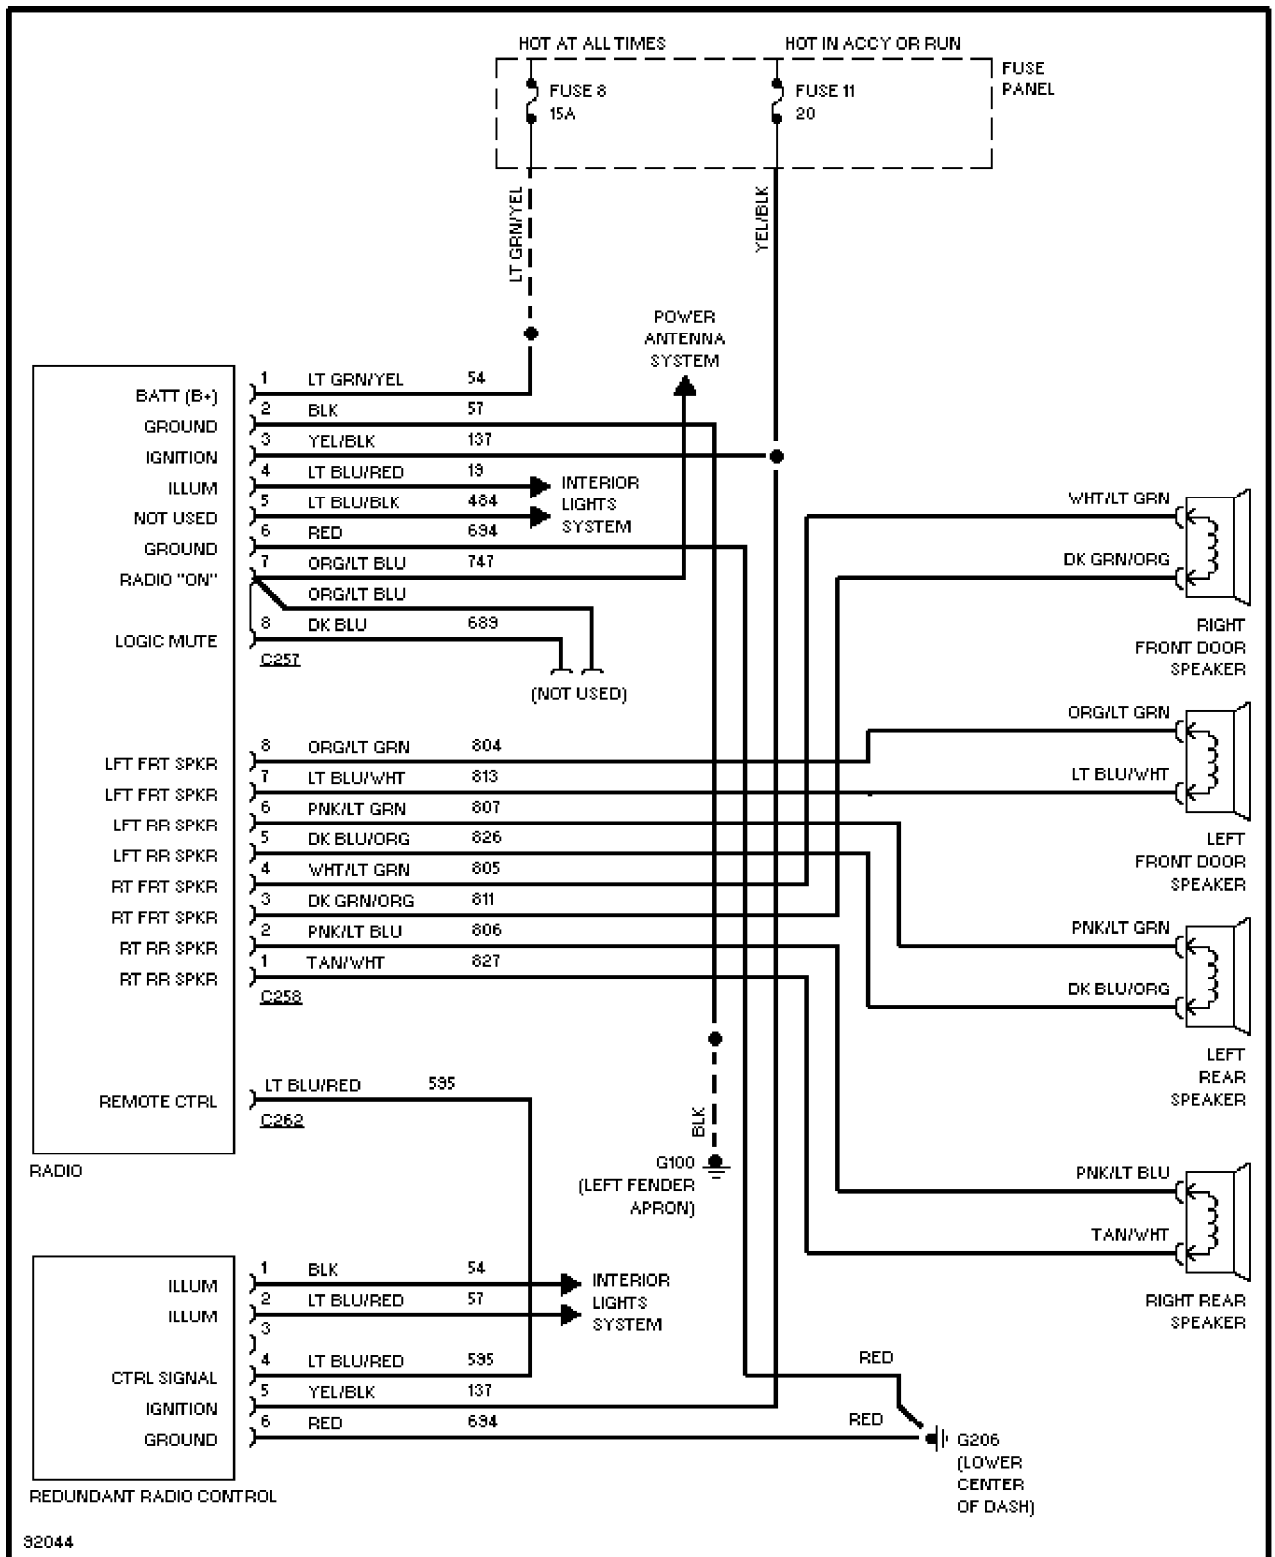

SYSTEM WIRING DIAGRAMS

Selected Block

1993 Ford Taurus

For <http://www.mitchell.narod.ru/>

Copyright © 1997 Mitchell International

Friday, March 02, 2001 02:27PM

POWER SEATS

Lumbar Circuit

Power Seat Circuit

POWER WINDOWS

SYSTEM WIRING DIAGRAMS

Selected Block (p. 3)

1993 Ford Taurus

For <http://www.mitchell.narod.ru/>

Copyright © 1997 Mitchell International

Friday, March 02, 2001 02:27PM