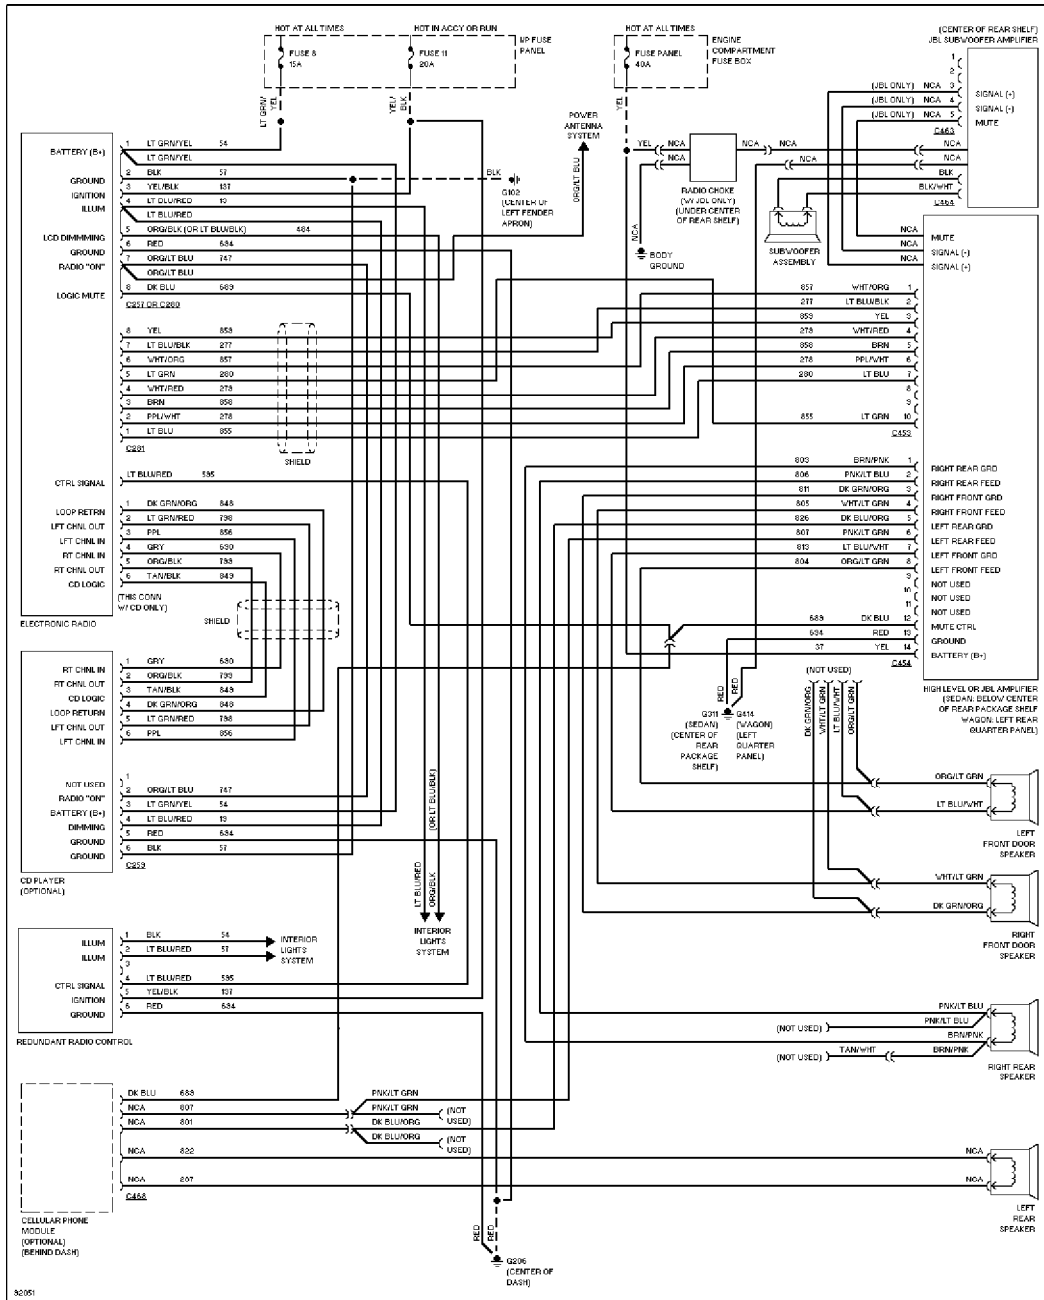

Radio Circuits, Base Radio W/ Cassette Deck

SYSTEM WIRING DIAGRAMS

Selected Block (p. 4)

1993 Ford Taurus

For <http://www.mitchell.narod.ru/>

Copyright © 1997 Mitchell International

Friday, March 02, 2001 02:27PM

Radio Circuits, W/ Cellular Telephone

SYSTEM WIRING DIAGRAMS

Selected Block (p. 5)

1993 Ford Taurus

For <http://www.mitchell.narod.ru/>

Copyright © 1997 Mitchell International

Friday, March 02, 2001 02:27PM

Radio Circuits, W/O Cellular Telephone