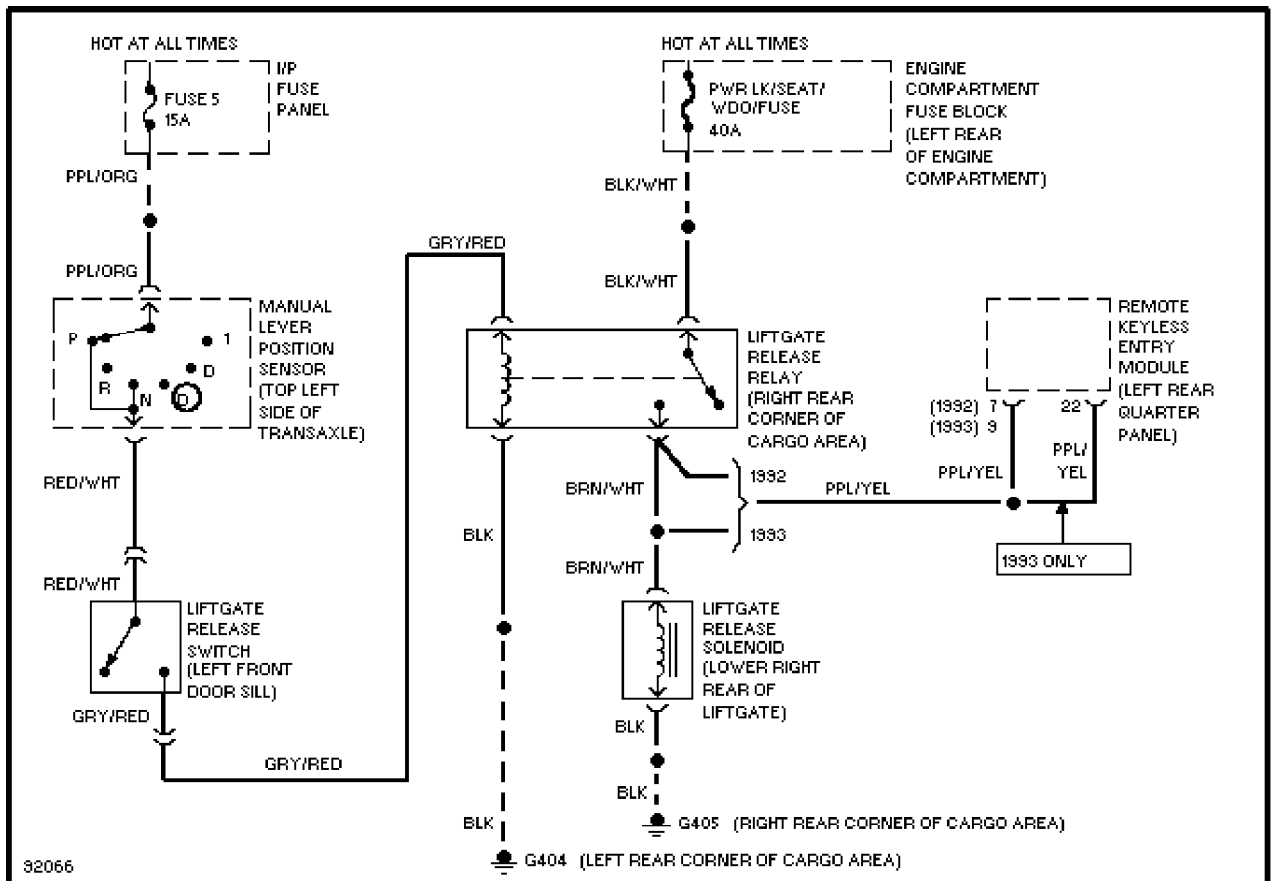

Selected Block (p. 4)

1993 Ford Taurus

For <http://www.mitchell.narod.ru/>

Copyright © 1997 Mitchell International

Friday, March 02, 2001 02:27PM

Tailgate Release Circuit

Trunk Release Circuit

SYSTEM WIRING DIAGRAMS

Selected Block (p. 6)

1993 Ford Taurus

For <http://www.mitchell.narod.ru/>

Copyright © 1997 Mitchell International

Friday, March 02, 2001 02:27PM

Rear Wiper/Washer Circuit

END OF ARTICLE