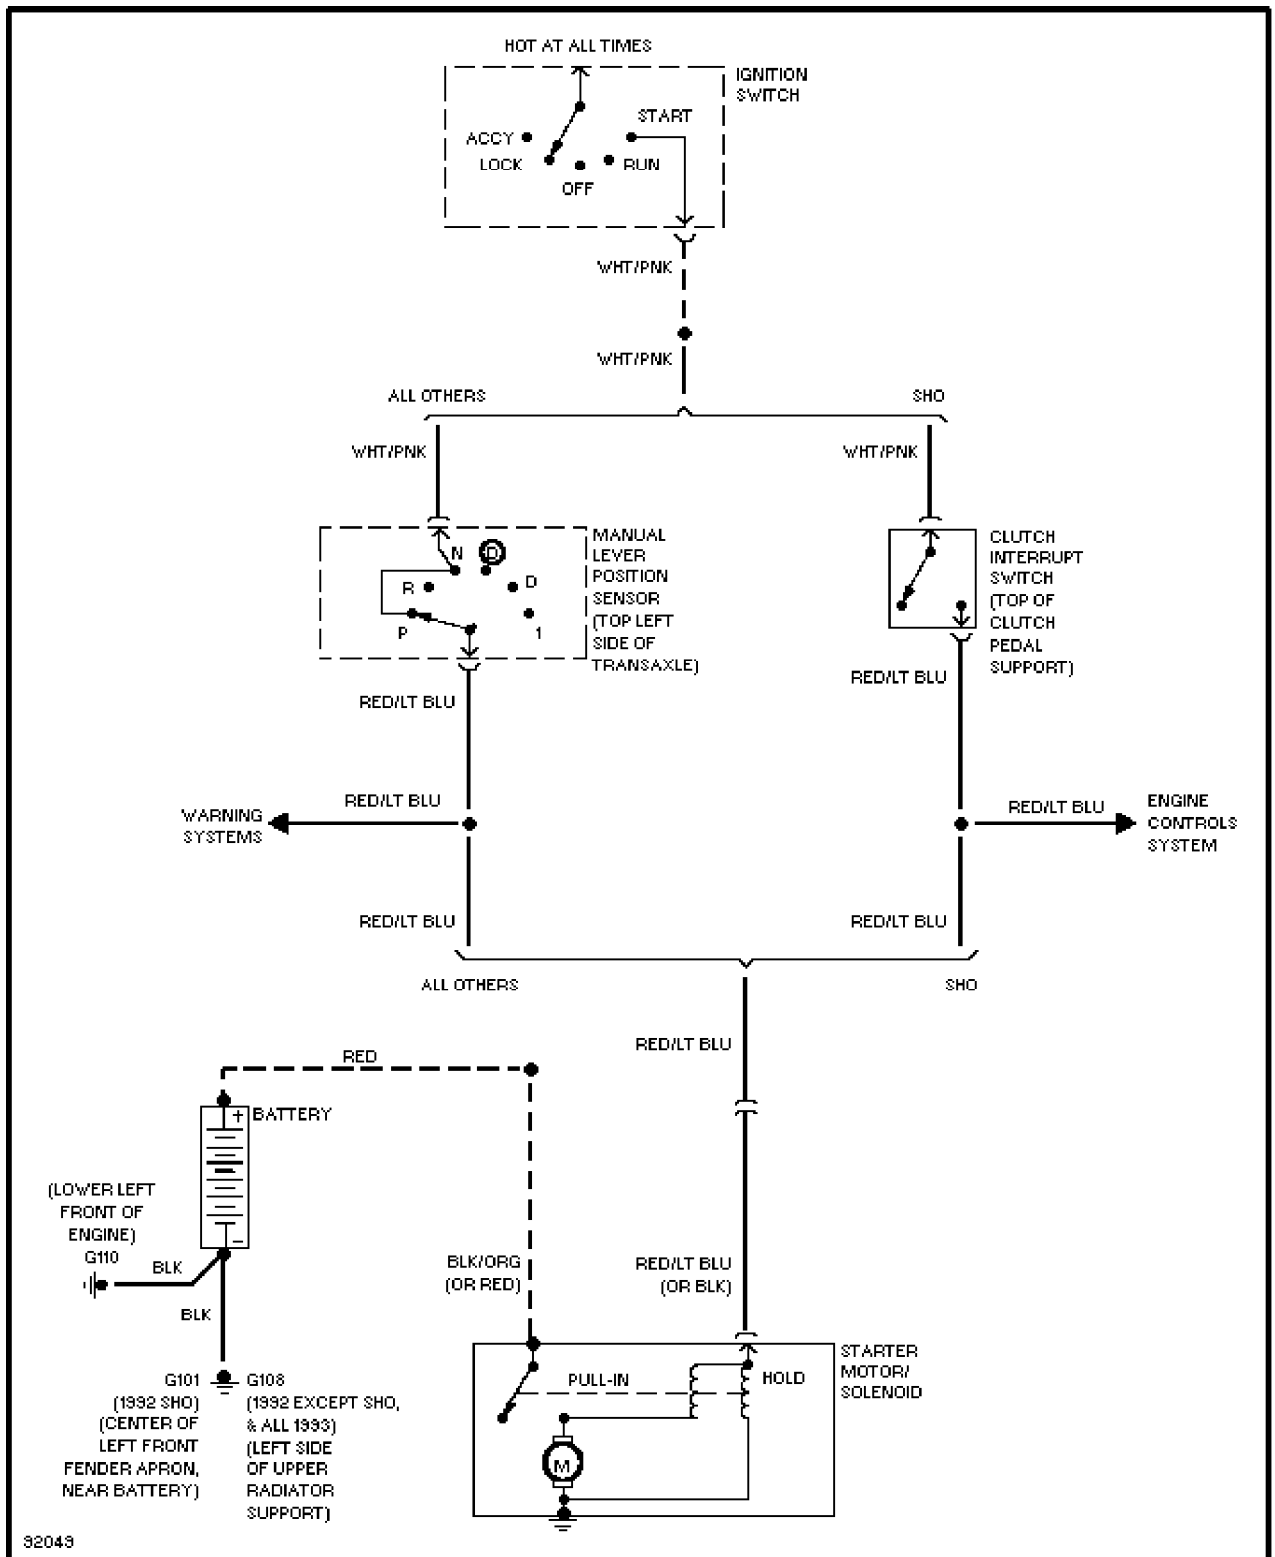

SYSTEM WIRING DIAGRAMS

Selected Block (p. 2)

1993 Ford Taurus

For <http://www.mitchell.narod.ru/>

Copyright © 1997 Mitchell International

Friday, March 02, 2001 02:27PM

Starting Circuit

SYSTEM WIRING DIAGRAMS

Selected Block (p. 4)

1993 Ford Taurus

For <http://www.mitchell.narod.ru/>

Copyright © 1997 Mitchell International

Friday, March 02, 2001 02:27PM

Tailgate Release Circuit

Trunk Release Circuit

SYSTEM WIRING DIAGRAMS

Selected Block (p. 6)

1993 Ford Taurus

For <http://www.mitchell.narod.ru/>

Copyright © 1997 Mitchell International

Friday, March 02, 2001 02:27PM

Rear Wiper/Washer Circuit

END OF ARTICLE