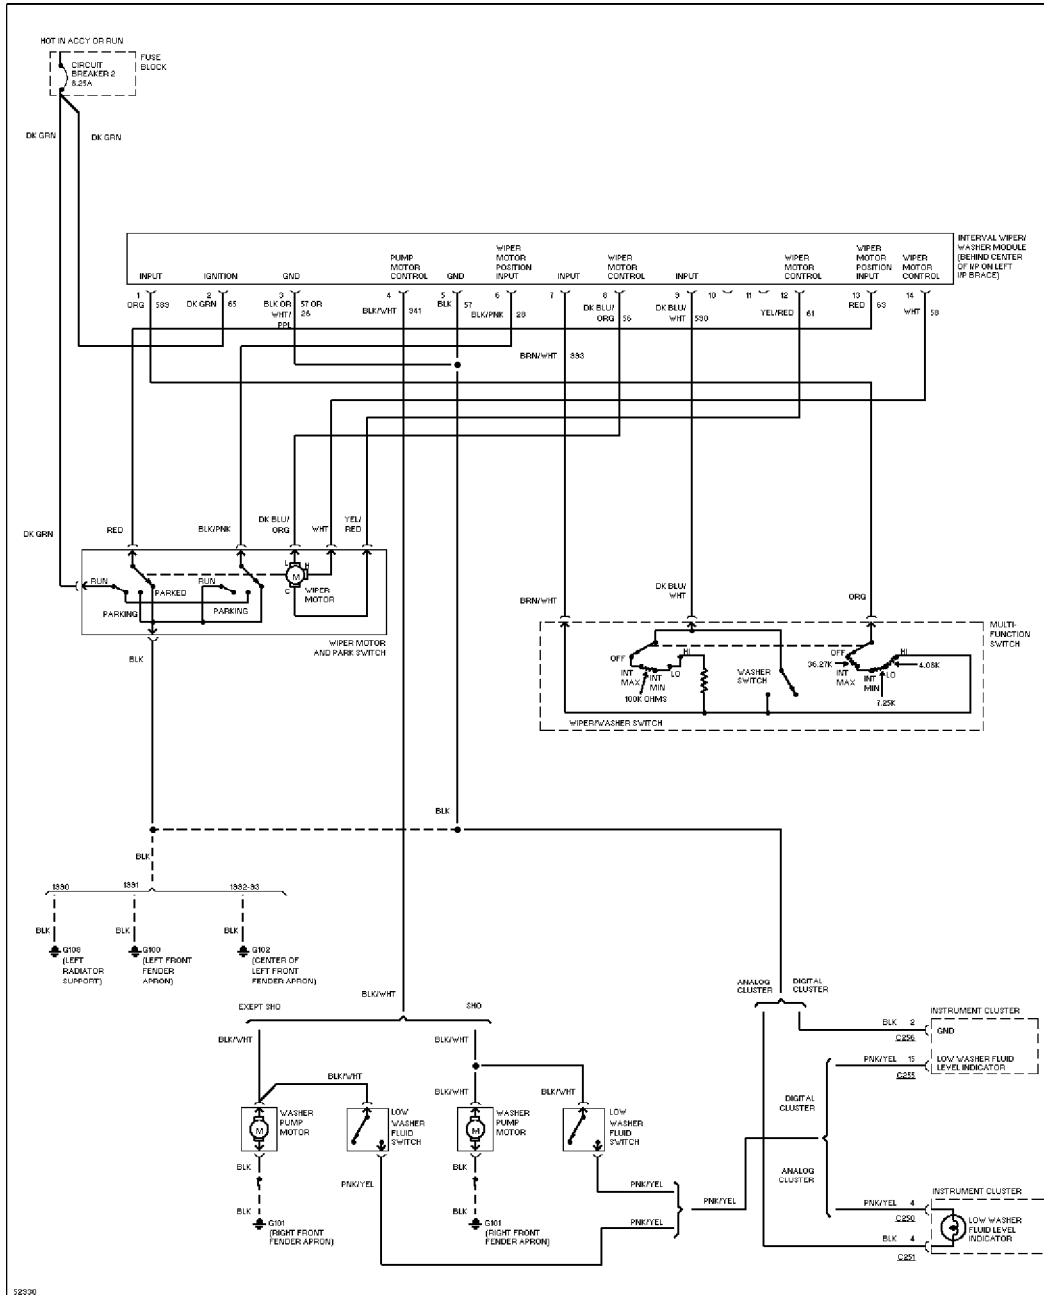

Selected Block (p. 4)

1993 Ford Taurus

For <http://www.mitchell.narod.ru/>

Copyright © 1997 Mitchell International

Friday, March 02, 2001 02:27PM

Tailgate Release Circuit

Trunk Release Circuit

SYSTEM WIRING DIAGRAMS

Selected Block (p. 5)

1993 Ford Taurus

For <http://www.mitchell.narod.ru/>

Copyright © 1997 Mitchell International

Friday, March 02, 2001 02:27PM

WIPER/WASHER

Interval Wiper/Washer Circuit

SYSTEM WIRING DIAGRAMS

Selected Block (p. 6)

1993 Ford Taurus

For <http://www.mitchell.narod.ru/>

Copyright © 1997 Mitchell International

Friday, March 02, 2001 02:27PM

Rear Wiper/Washer Circuit

END OF ARTICLE