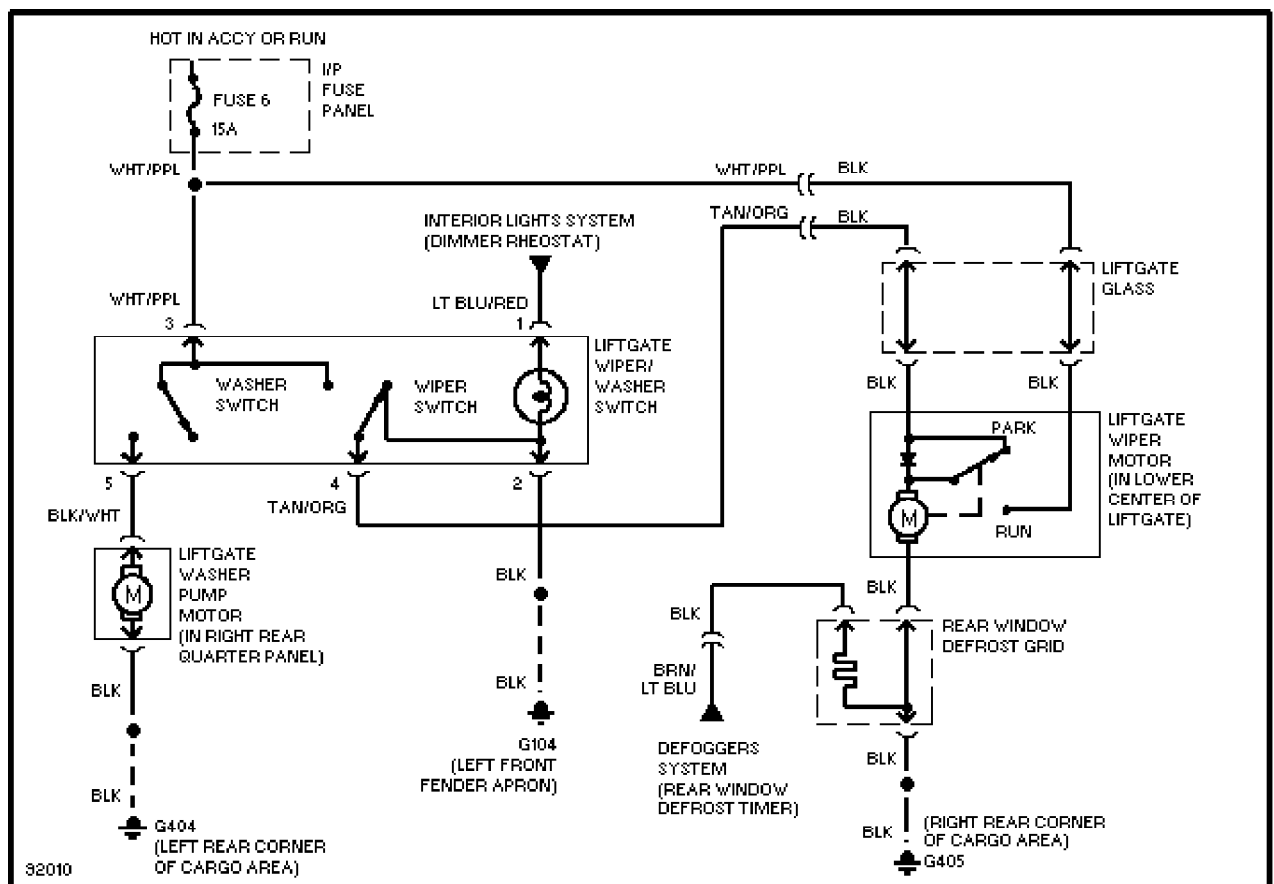

SYSTEM WIRING DIAGRAMS

Selected Block (p. 6)

1993 Ford Taurus

For <http://www.mitchell.narod.ru/>

Copyright © 1997 Mitchell International

Friday, March 02, 2001 02:27PM

Rear Wiper/Washer Circuit

END OF ARTICLE