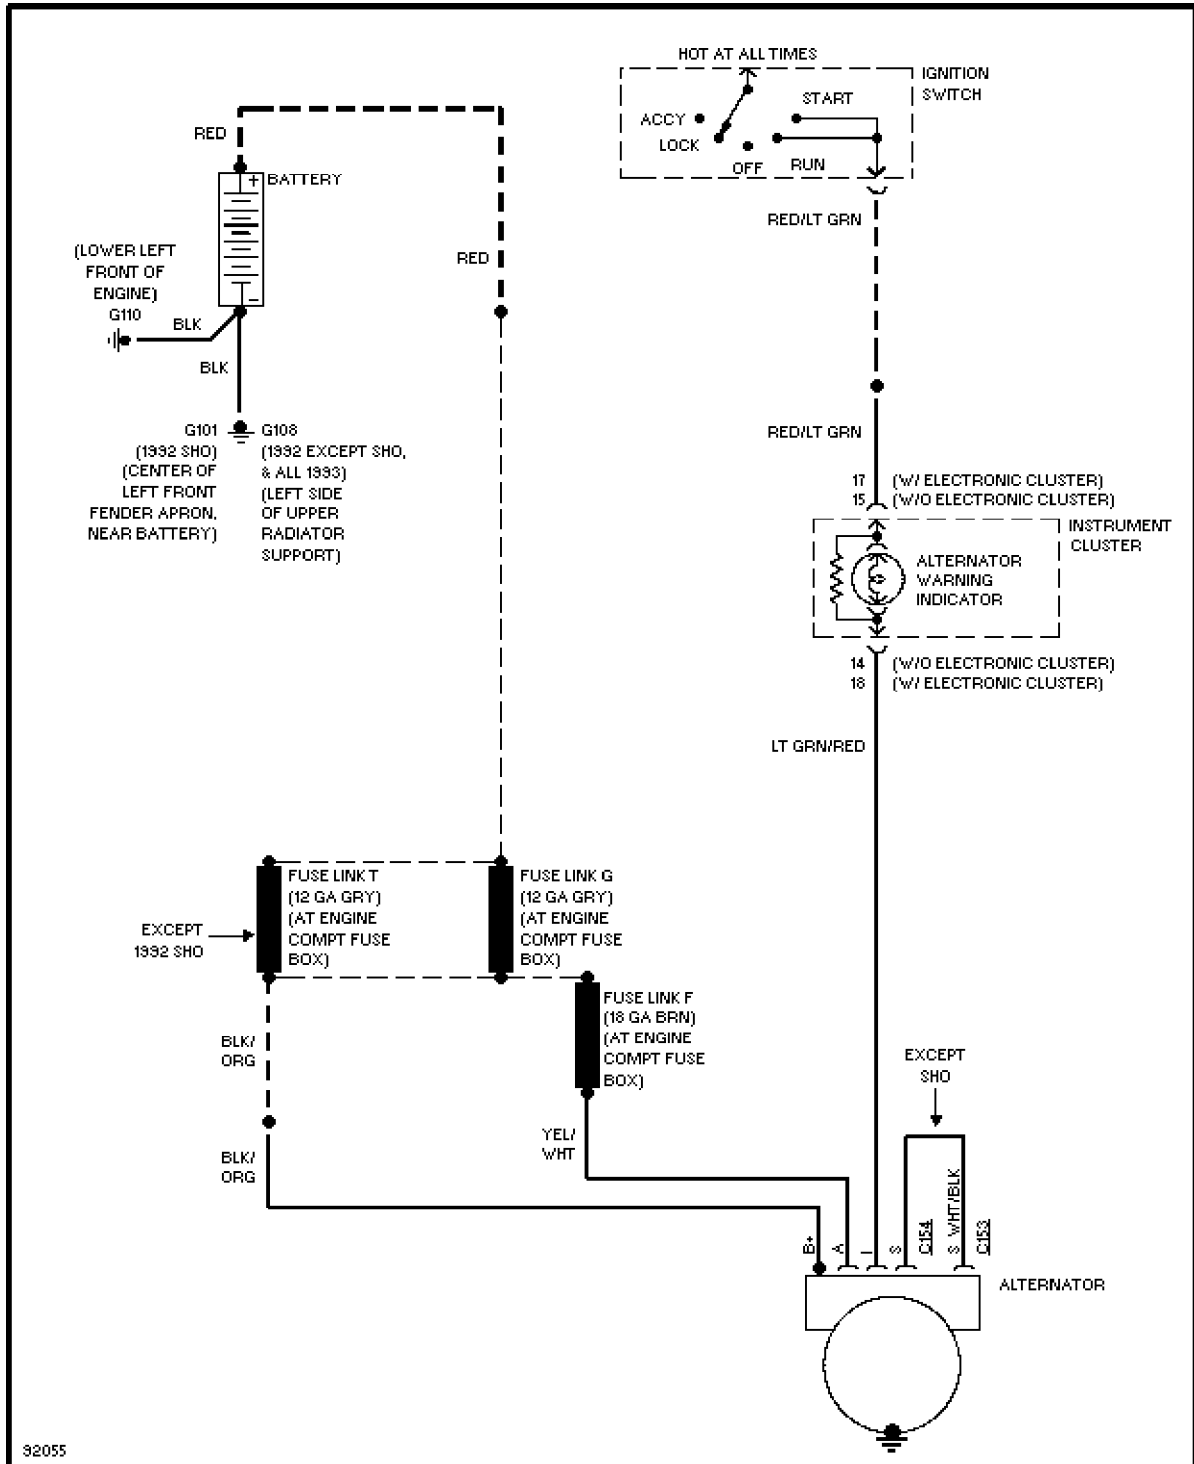

SYSTEM WIRING DIAGRAMS

Selected Block

1993 Ford Taurus

For <http://www.mitchell.narod.ru/>

Copyright © 1997 Mitchell International

Friday, March 02, 2001 02:27PM

STARTING/CHARGING

Charging Circuit

SYSTEM WIRING DIAGRAMS

Selected Block (p. 2)

1993 Ford Taurus

For <http://www.mitchell.narod.ru/>

Copyright © 1997 Mitchell International

Friday, March 02, 2001 02:27PM

Starting Circuit

SYSTEM WIRING DIAGRAMS

Selected Block (p. 4)

1993 Ford Taurus

For <http://www.mitchell.narod.ru/>

Copyright © 1997 Mitchell International

Friday, March 02, 2001 02:27PM

Tailgate Release Circuit

Trunk Release Circuit

SYSTEM WIRING DIAGRAMS

Selected Block (p. 6)

1993 Ford Taurus

For <http://www.mitchell.narod.ru/>

Copyright © 1997 Mitchell International

Friday, March 02, 2001 02:27PM

Rear Wiper/Washer Circuit

END OF ARTICLE