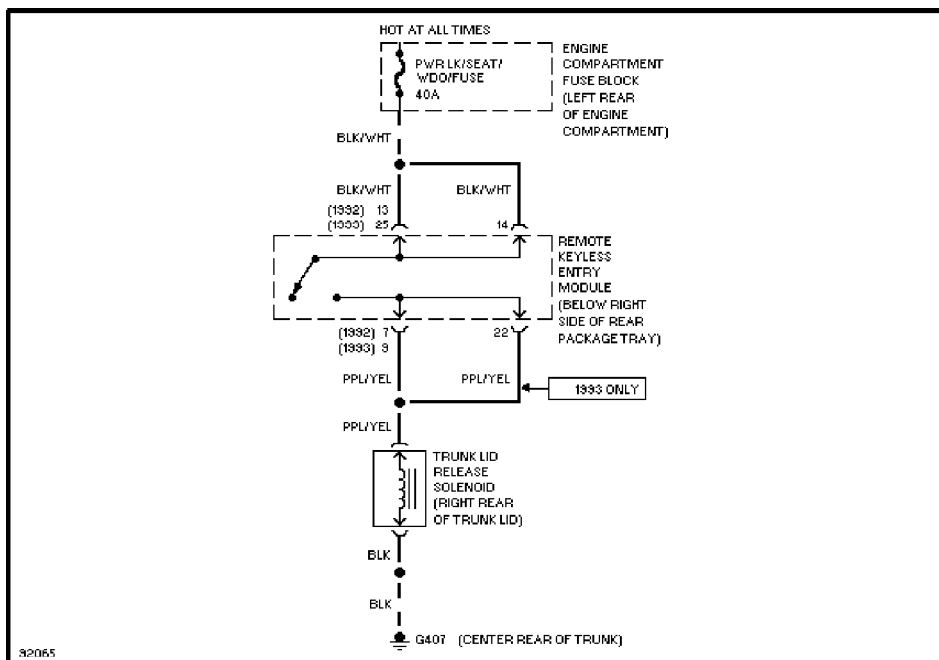

Selected Block (p. 4)

1993 Ford Taurus

For <http://www.mitchell.narod.ru/>

Copyright © 1997 Mitchell International

Friday, March 02, 2001 02:27PM

Tailgate Release Circuit

Trunk Release Circuit

SYSTEM WIRING DIAGRAMS

Selected Block (p. 5)

1993 Ford Taurus

For <http://www.mitchell.narod.ru/>

Copyright © 1997 Mitchell International

Friday, March 02, 2001 02:27PM

WIPER/WASHER

Interval Wiper/Washer Circuit

SYSTEM WIRING DIAGRAMS

Selected Block (p. 6)

1993 Ford Taurus

For <http://www.mitchell.narod.ru/>

Copyright © 1997 Mitchell International

Friday, March 02, 2001 02:27PM

Rear Wiper/Washer Circuit

END OF ARTICLE