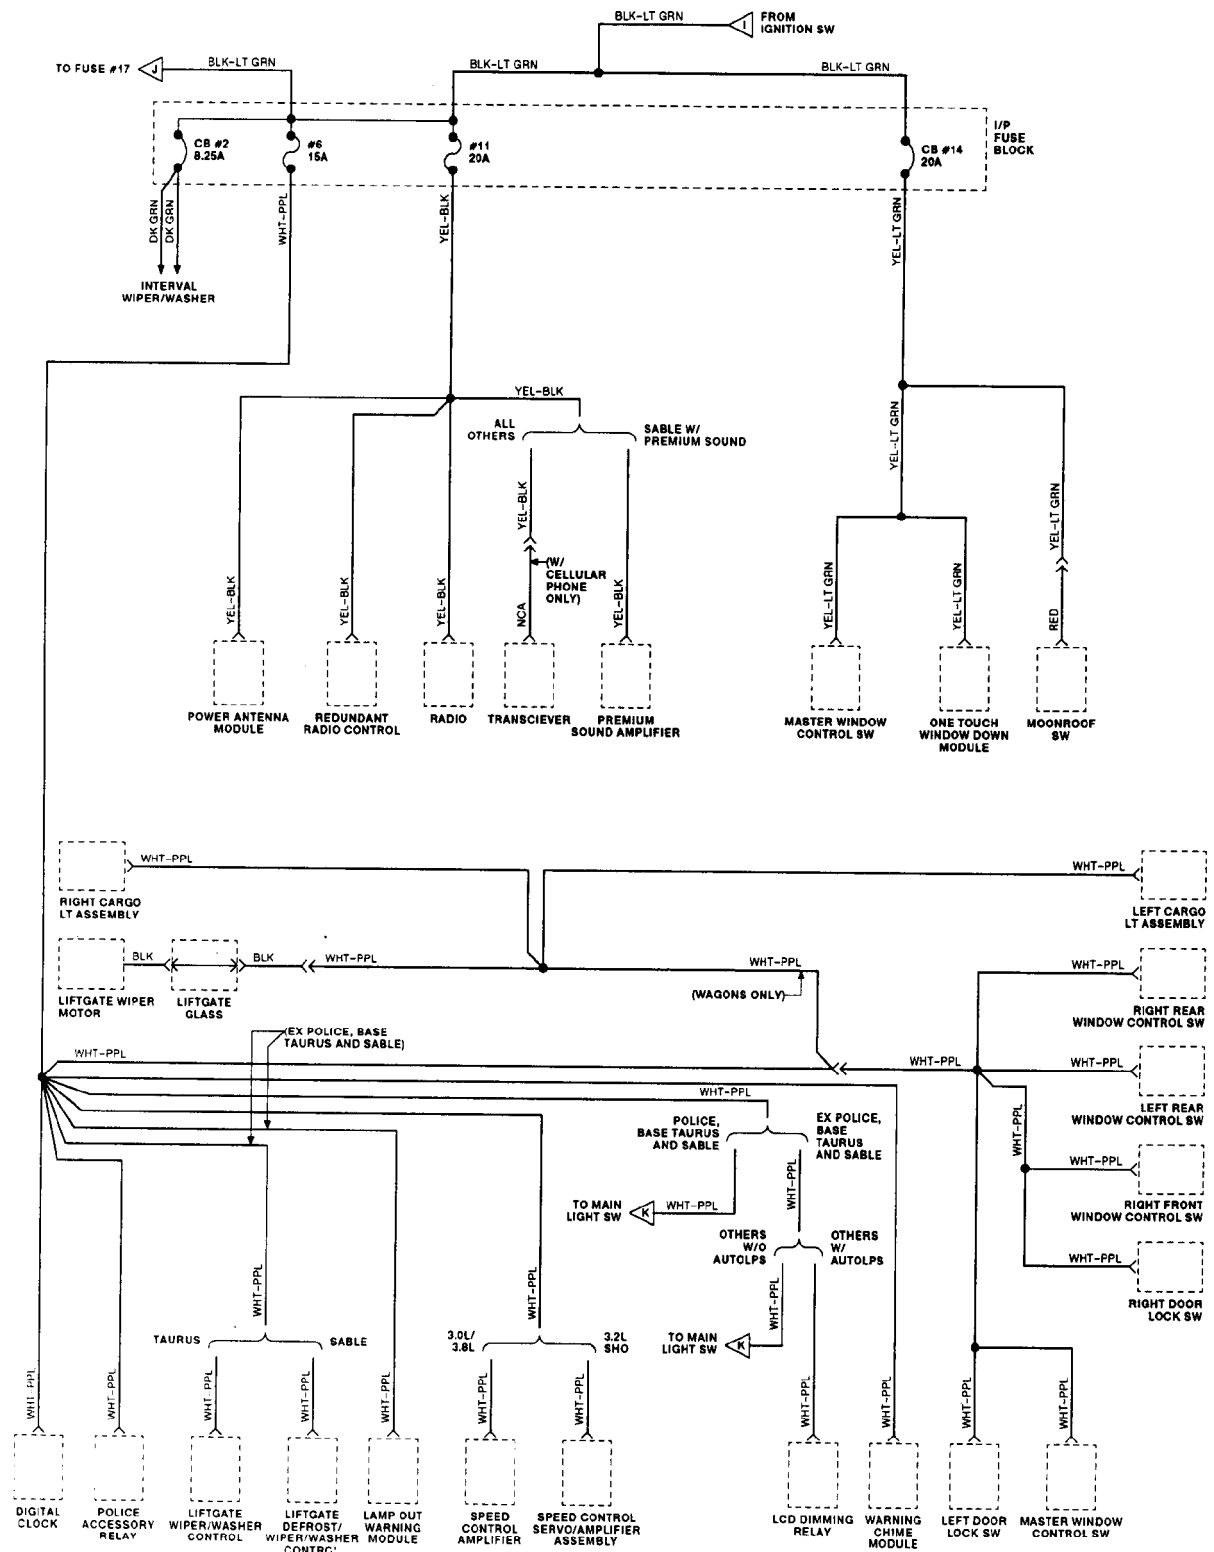

WIRING DIAGRAMS

Selected Block (p. 2)

1993 Ford Taurus

For <http://www.mitchell.narod.ru/>

Copyright © 1997 Mitchell International

Friday, March 02, 2001 02:28PM

Fig. 10: Power Distribution (2 Of 6)

WIRING DIAGRAMS

Selected Block (p. 3)

1993 Ford Taurus

For <http://www.mitchell.narod.ru/>

Copyright © 1997 Mitchell International

Friday, March 02, 2001 02:28PM

93B42318

Fig. 11: Power Distribution (3 Of 6)

WIRING DIAGRAMS

Selected Block (p. 5)

1993 Ford Taurus

For <http://www.mitchell.narod.ru/>

Copyright © 1997 Mitchell International

Friday, March 02, 2001 02:28PM

93F42320

Fig. 13: Power Distribution (5 Of 6)

WIRING DIAGRAMS

Selected Block (p. 6)

1993 Ford Taurus

For <http://www.mitchell.narod.ru/>

Copyright © 1997 Mitchell International

Friday, March 02, 2001 02:28PM

93G42321

Fig. 14: Power Distribution (6 Of 6)