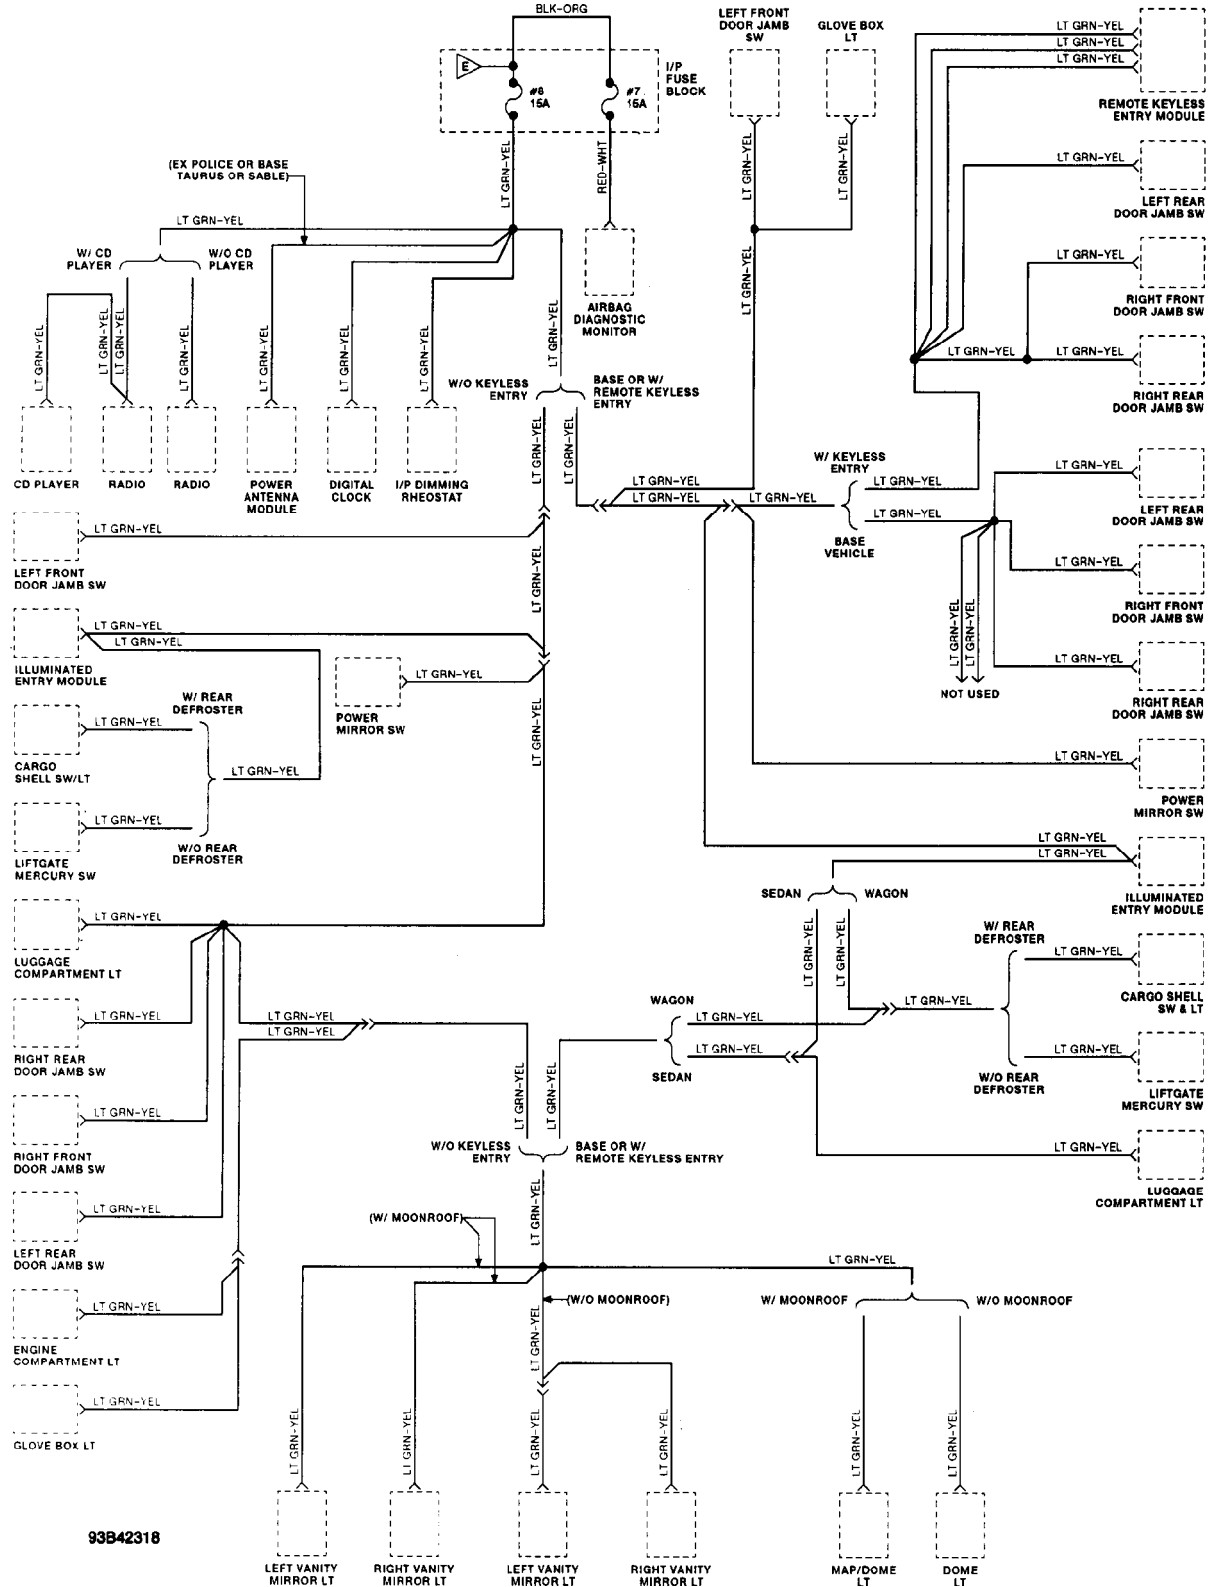

WIRING DIAGRAMS
Selected Block
 1993 Ford Taurus
 For <http://www.mitchell.narod.ru/>
 Copyright © 1997 Mitchell International
 Friday, March 02, 2001 02:28PM

POWER DISTRIBUTION

Fig. 9: Power Distribution (1 Of 6)

WIRING DIAGRAMS

Selected Block (p. 2)

1993 Ford Taurus

For <http://www.mitchell.narod.ru/>

Copyright © 1997 Mitchell International

Friday, March 02, 2001 02:28PM

Fig. 10: Power Distribution (2 Of 6)

WIRING DIAGRAMS

Selected Block (p. 3)

1993 Ford Taurus

For <http://www.mitchell.narod.ru/>

Copyright © 1997 Mitchell International

Friday, March 02, 2001 02:28PM

93B42318

Fig. 11: Power Distribution (3 Of 6)

WIRING DIAGRAMS

Selected Block (p. 5)

1993 Ford Taurus

For <http://www.mitchell.narod.ru/>

Copyright © 1997 Mitchell International

Friday, March 02, 2001 02:28PM

93F42320

Fig. 13: Power Distribution (5 Of 6)

WIRING DIAGRAMS