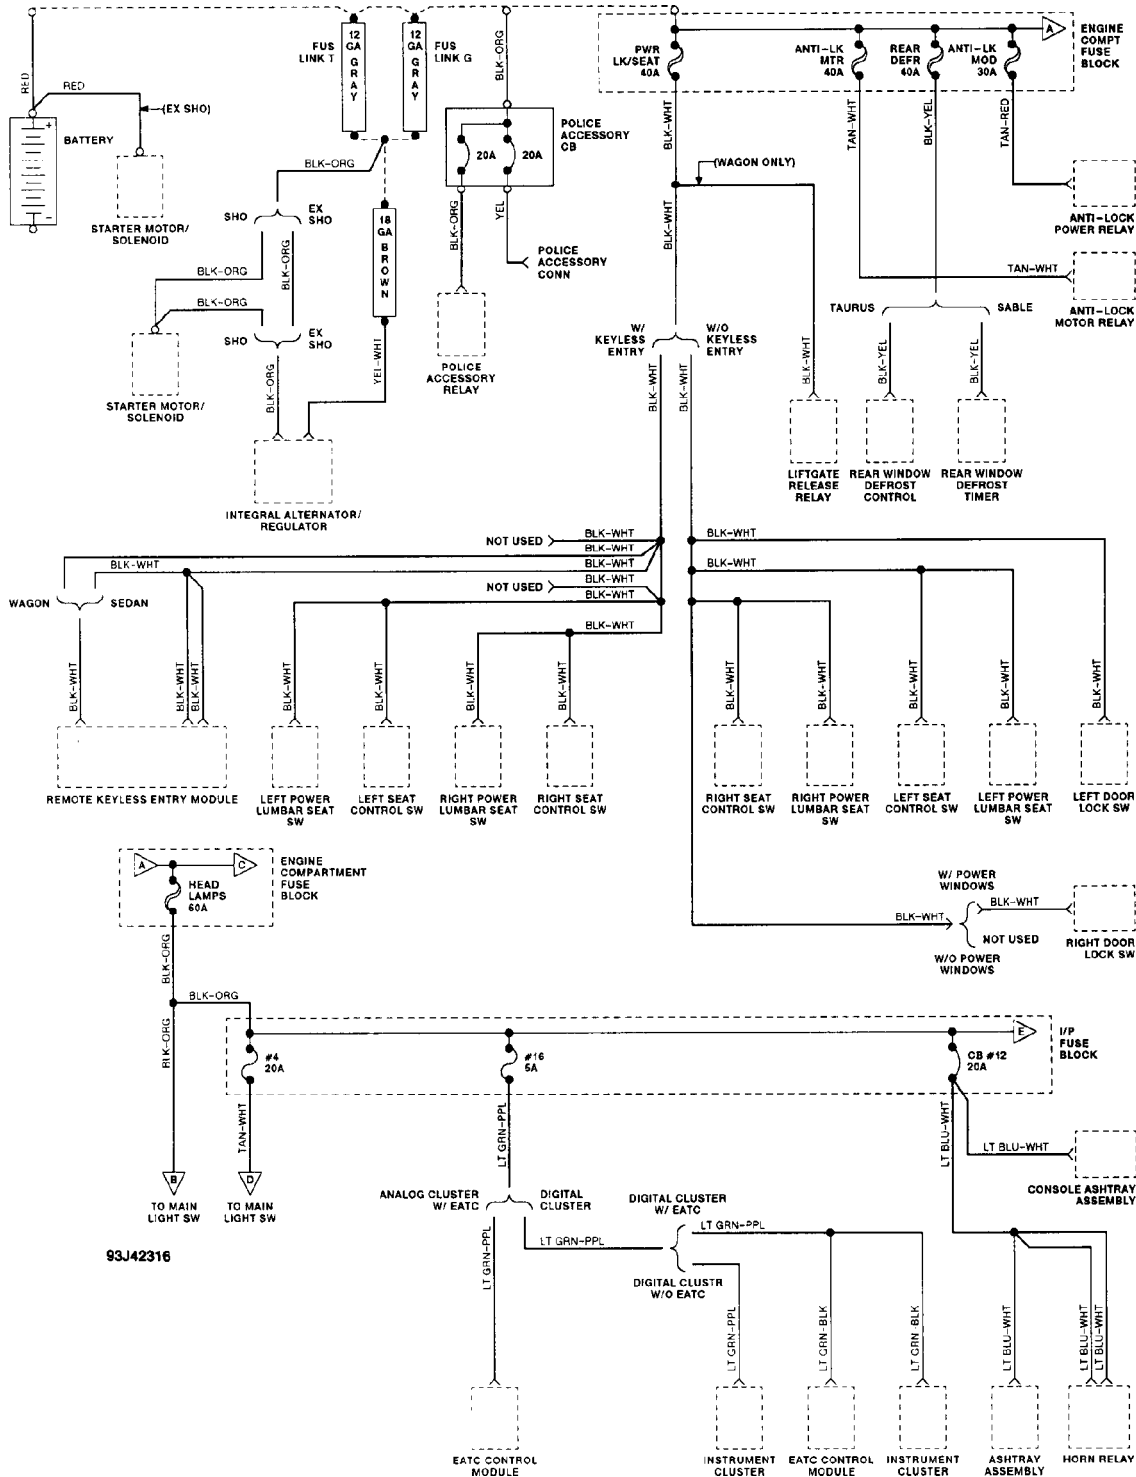

WIRING DIAGRAMS
Selected Block
 1993 Ford Taurus
 For <http://www.mitchell.narod.ru/>
 Copyright © 1997 Mitchell International
 Friday, March 02, 2001 02:28PM

POWER DISTRIBUTION

Fig. 9: Power Distribution (1 Of 6)

WIRING DIAGRAMS

Selected Block (p. 2)

1993 Ford Taurus

For <http://www.mitchell.narod.ru/>

Copyright © 1997 Mitchell International

Friday, March 02, 2001 02:28PM

Fig. 10: Power Distribution (2 Of 6)

WIRING DIAGRAMS

Selected Block (p. 3)

1993 Ford Taurus

For <http://www.mitchell.narod.ru/>

Copyright © 1997 Mitchell International

Friday, March 02, 2001 02:28PM

93B42318

Fig. 11: Power Distribution (3 Of 6)

WIRING DIAGRAMS

Selected Block (p. 5)

1993 Ford Taurus

For <http://www.mitchell.narod.ru/>

Copyright © 1997 Mitchell International

Friday, March 02, 2001 02:28PM

93F42320

Fig. 13: Power Distribution (5 Of 6)

WIRING DIAGRAMS