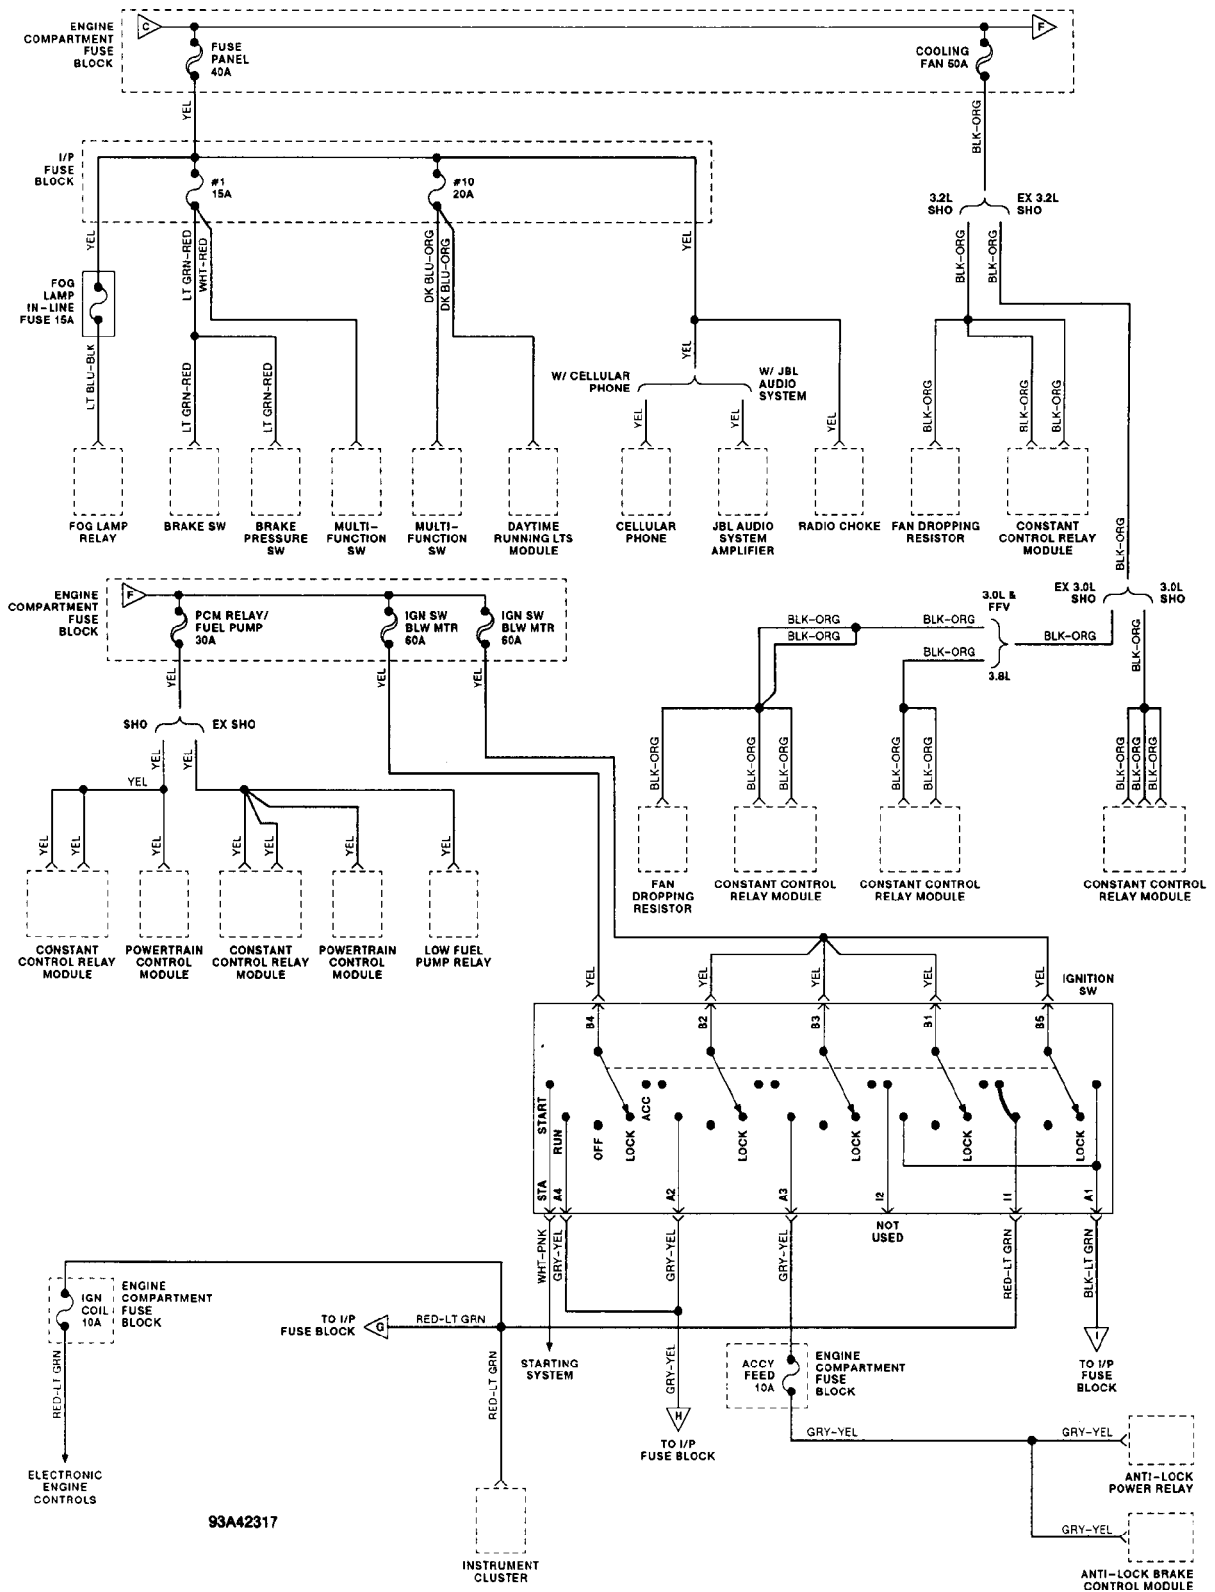

WIRING DIAGRAMS
Selected Block
 1993 Ford Taurus
 For <http://www.mitchell.narod.ru/>
 Copyright © 1997 Mitchell International
 Friday, March 02, 2001 02:28PM

POWER DISTRIBUTION

Fig. 9: Power Distribution (1 Of 6)

WIRING DIAGRAMS

Selected Block (p. 2)

1993 Ford Taurus

For <http://www.mitchell.narod.ru/>

Copyright © 1997 Mitchell International

Friday, March 02, 2001 02:28PM

Fig. 10: Power Distribution (2 Of 6)

WIRING DIAGRAMS

Selected Block (p. 3)

1993 Ford Taurus

For <http://www.mitchell.narod.ru/>

Copyright © 1997 Mitchell International

Friday, March 02, 2001 02:28PM

93B42318

Fig. 11: Power Distribution (3 Of 6)

WIRING DIAGRAMS

Selected Block (p. 5)

1993 Ford Taurus

For <http://www.mitchell.narod.ru/>

Copyright © 1997 Mitchell International

Friday, March 02, 2001 02:28PM

93F42320

Fig. 13: Power Distribution (5 Of 6)

WIRING DIAGRAMS