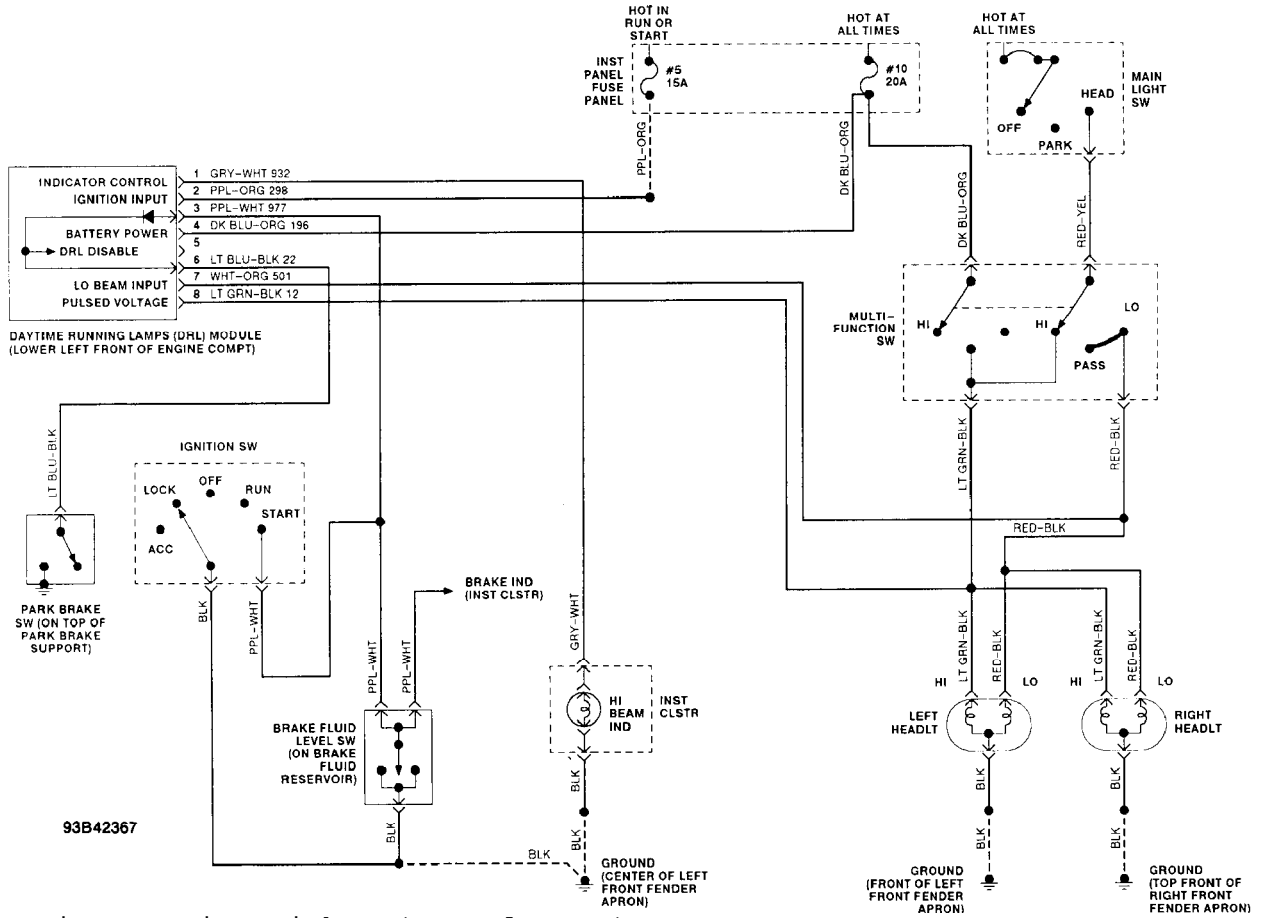

WIRING DIAGRAMS
Selected Block
 1993 Ford Taurus
 For <http://www.mitchell.narod.ru/>
 Copyright © 1997 Mitchell International
 Friday, March 02, 2001 02:28PM

DAYTIME RUNNING LIGHTS - CANADA

Fig. 15: Daytime Running Lights (Manual Base)