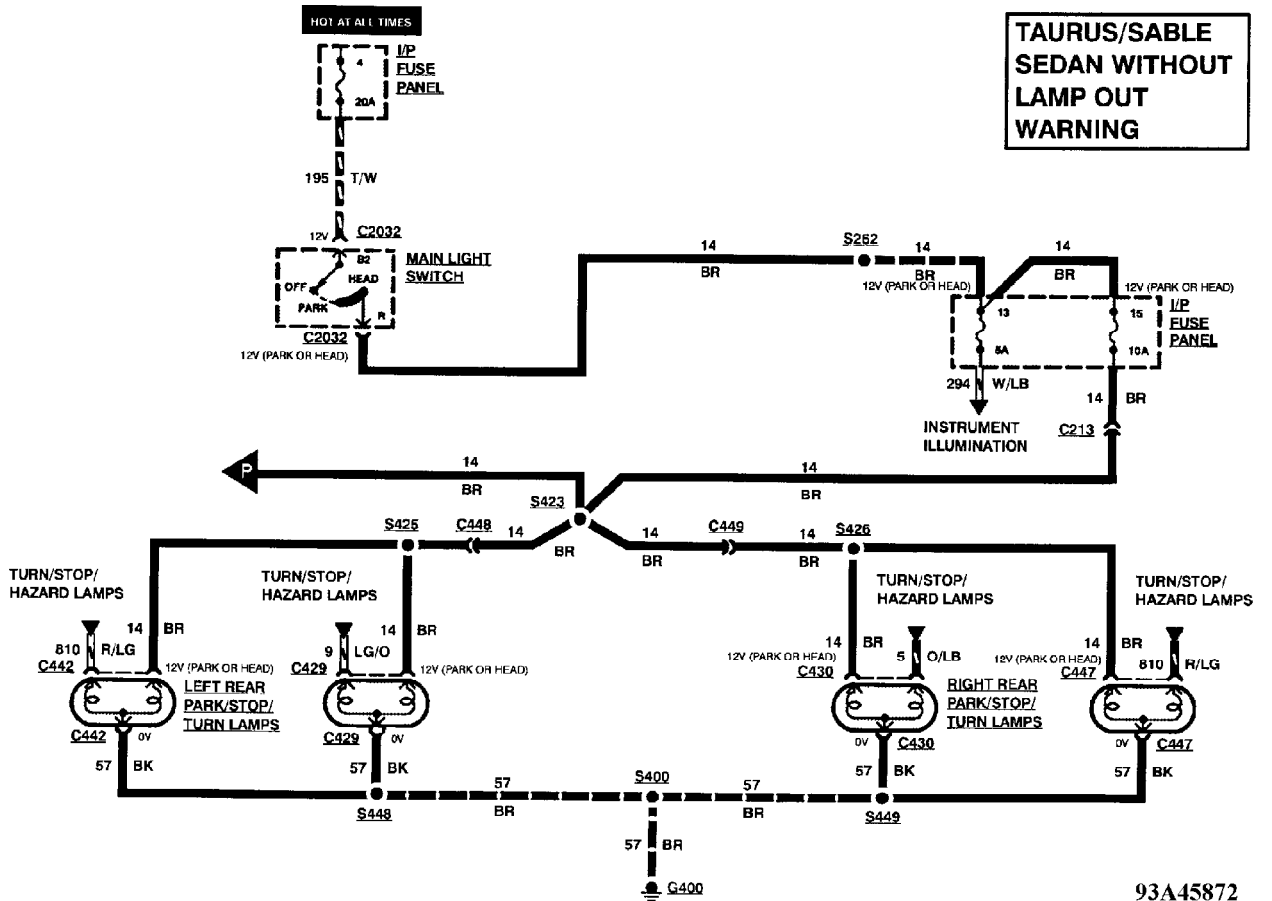

WIRING DIAGRAMS
Selected Block
 1993 Ford Taurus
 For <http://www.mitchell.narod.ru/>
 Copyright © 1997 Mitchell International
 Friday, March 02, 2001 02:29PM

EXTERIOR LIGHTS

Fig. 38: Exterior Lights (1 Of 17)