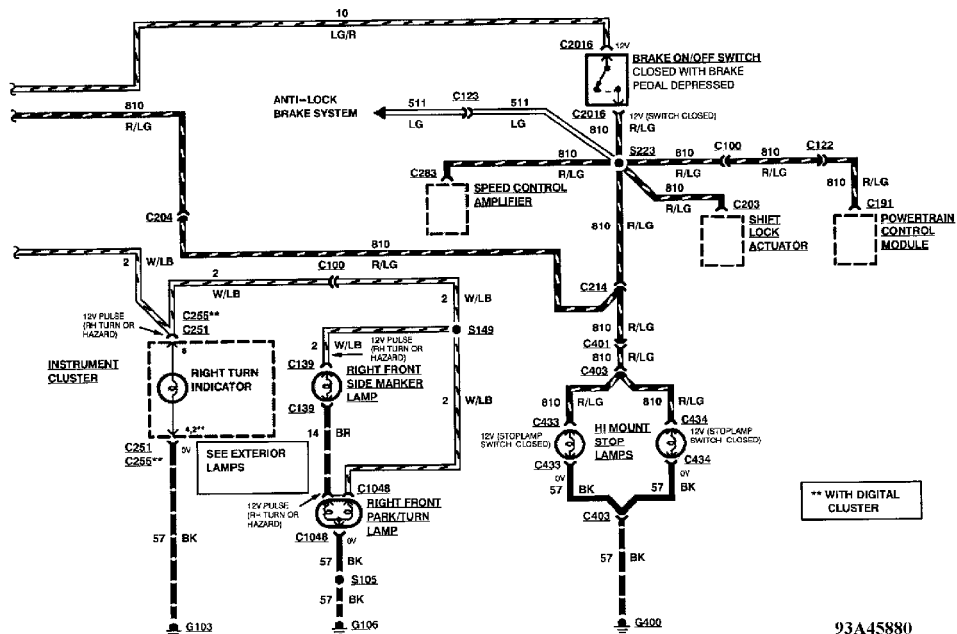

Fig. 44: Exterior Lights (7 Of 17)

WIRING DIAGRAMS

Selected Block (p. 7)

1993 Ford Taurus

For <http://www.mitchell.narod.ru/>

Copyright © 1997 Mitchell International

Friday, March 02, 2001 02:29PM

Fig. 45: Exterior Lights (8 Of 17)

93H45879

Fig. 46: Exterior Lights (9 Of 17)

93A45880