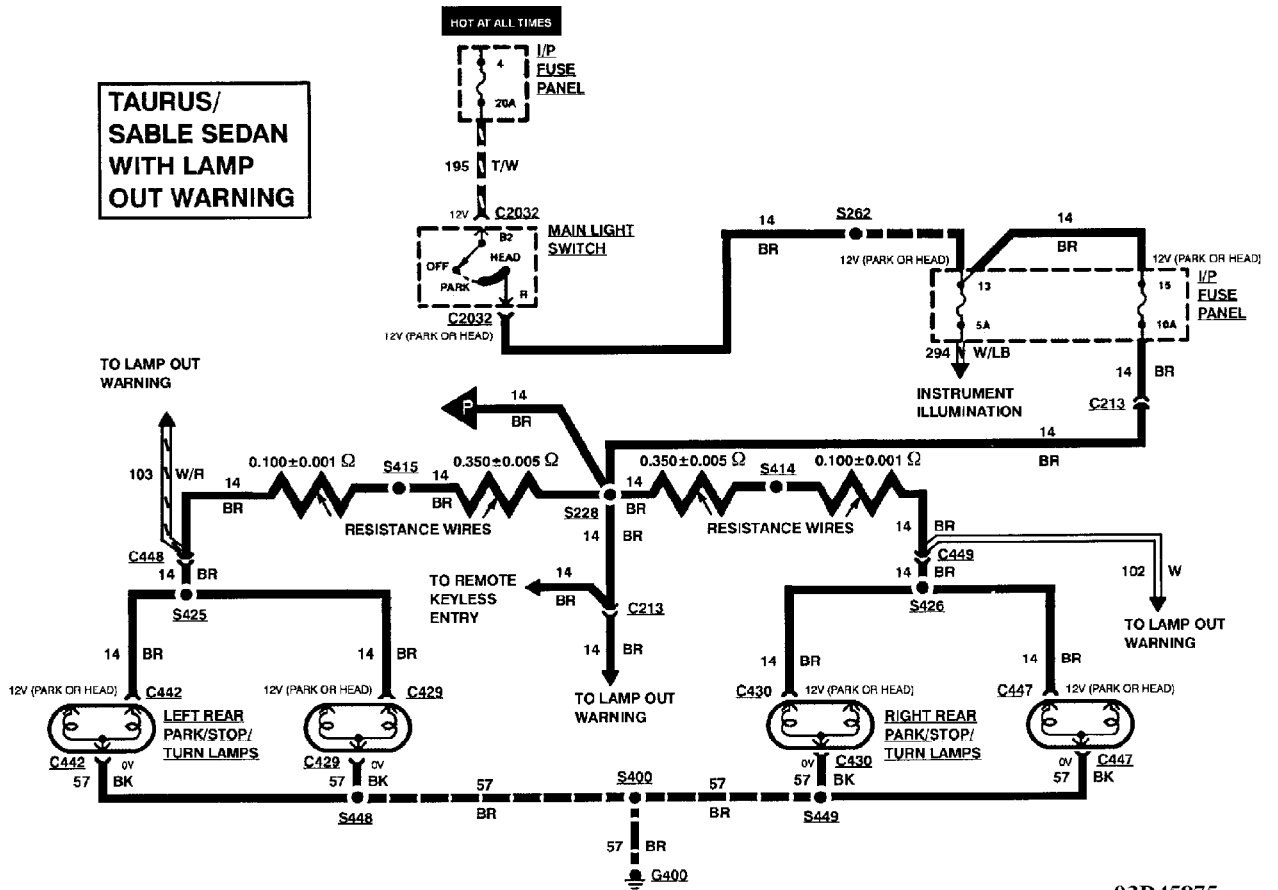

93C45874

WIRING DIAGRAMS

Selected Block (p. 4)

1993 Ford Taurus

For <http://www.mitchell.narod.ru/>

Copyright © 1997 Mitchell International

Friday, March 02, 2001 02:29PM

Fig. 41: Exterior Lights (4 Of 17)