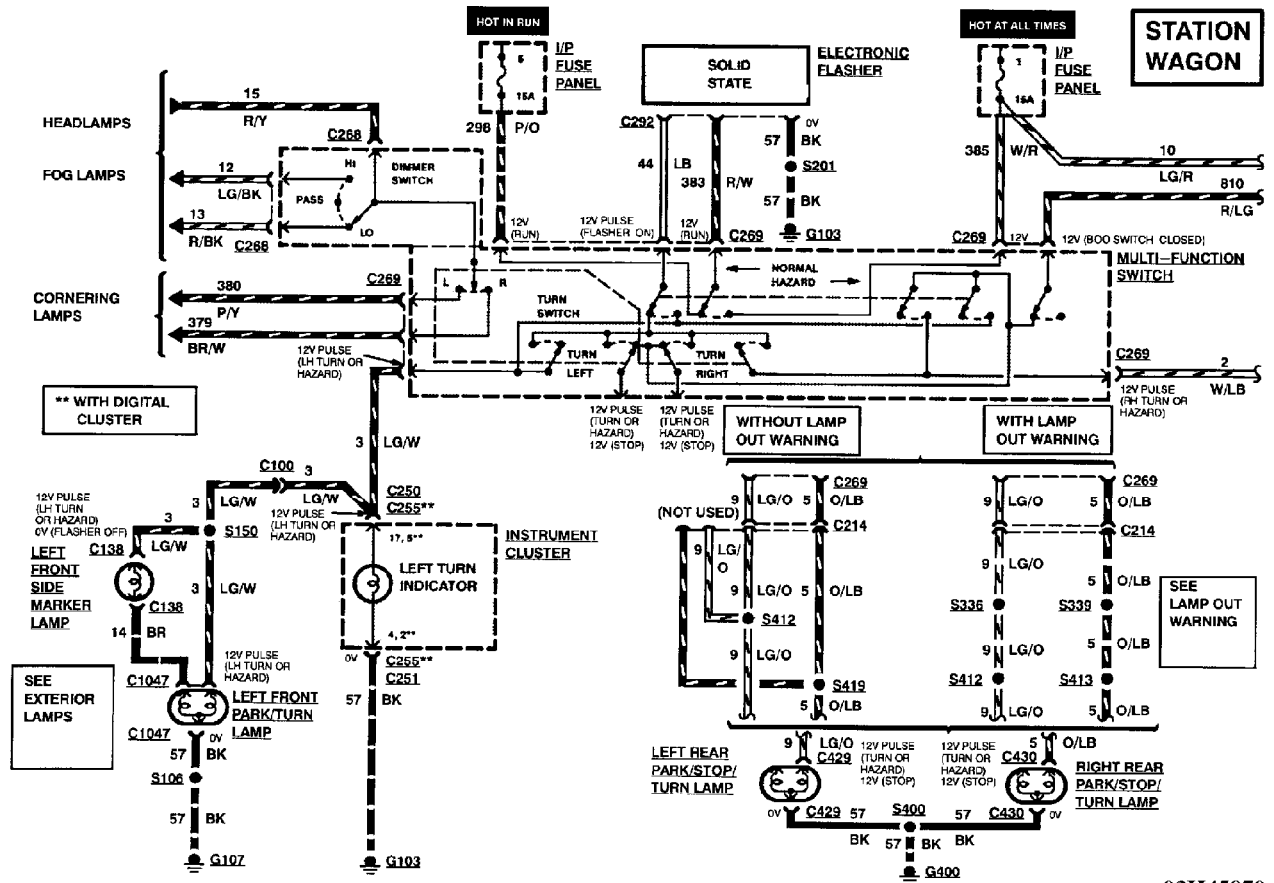

Fig. 44: Exterior Lights (7 Of 17)

WIRING DIAGRAMS

Selected Block (p. 7)

1993 Ford Taurus

For <http://www.mitchell.narod.ru/>

Copyright © 1997 Mitchell International

Friday, March 02, 2001 02:29PM

Fig. 45: Exterior Lights (8 Of 17)