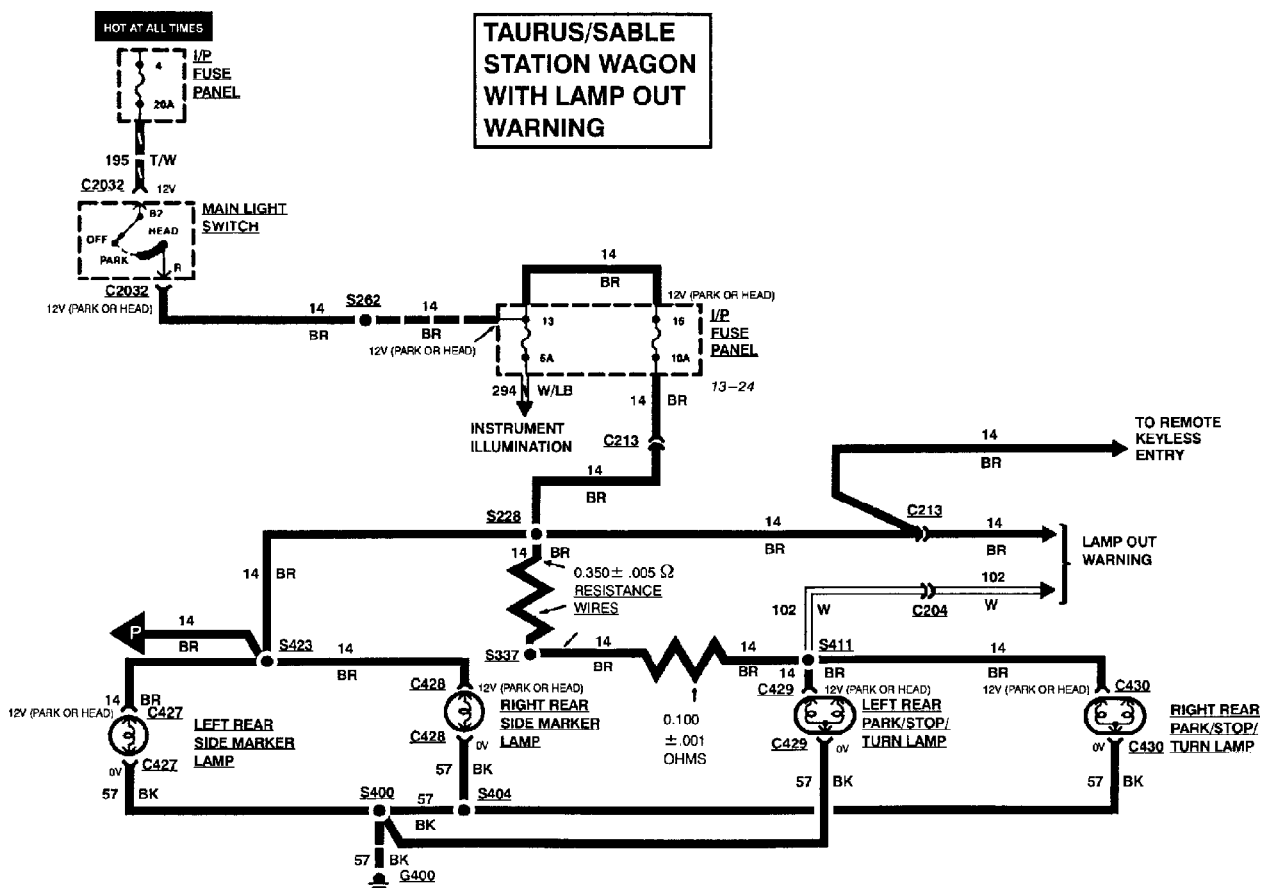

93B45873

WIRING DIAGRAMS

Selected Block (p. 3)

1993 Ford Taurus

For <http://www.mitchell.narod.ru/>

Copyright © 1997 Mitchell International

Friday, March 02, 2001 02:29PM

Fig. 40: Exterior Lights (3 Of 17)