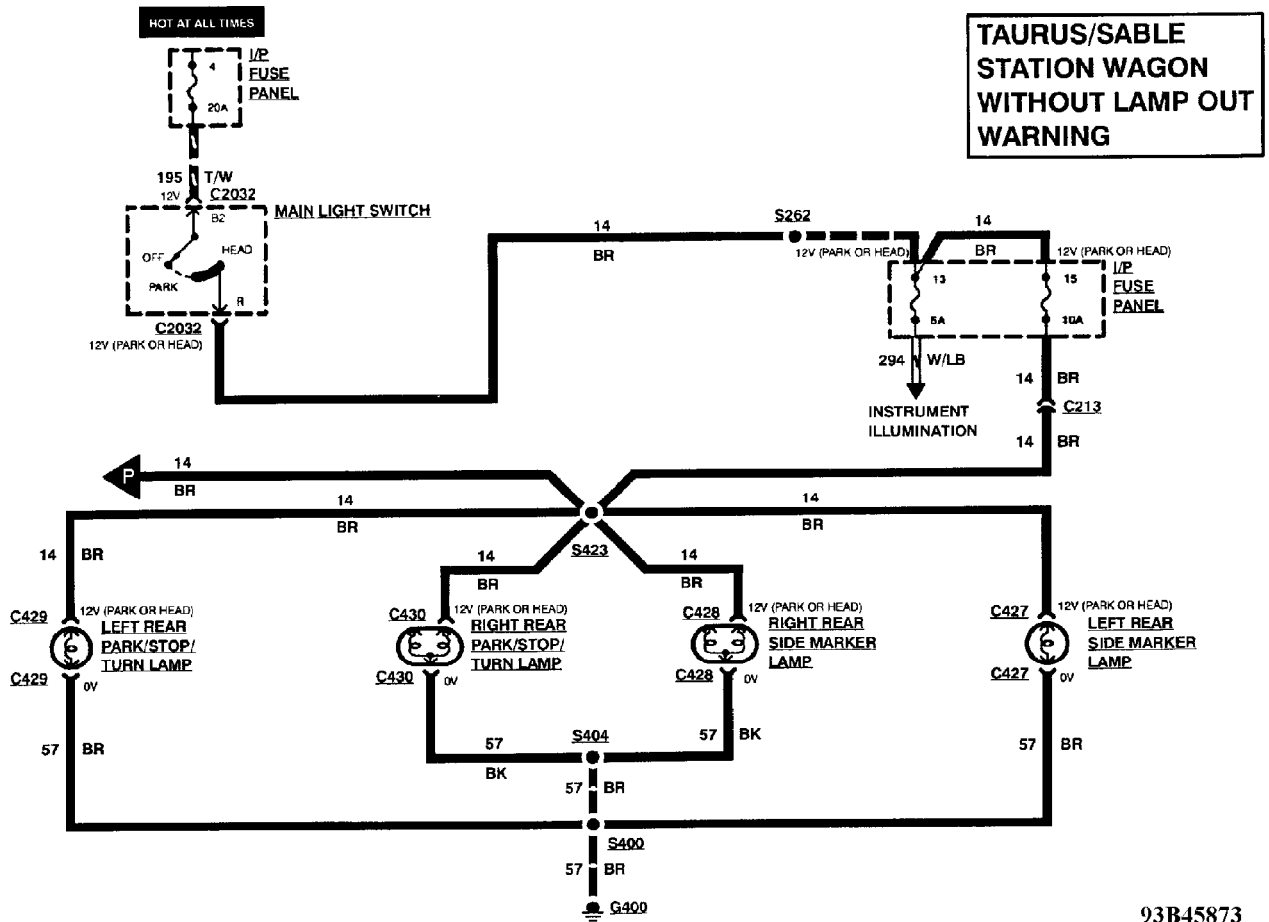

93A45872

WIRING DIAGRAMS

Selected Block (p. 2)

1993 Ford Taurus

For <http://www.mitchell.narod.ru/>

Copyright © 1997 Mitchell International

Friday, March 02, 2001 02:29PM

Fig. 39: Exterior Lights (2 Of 17)