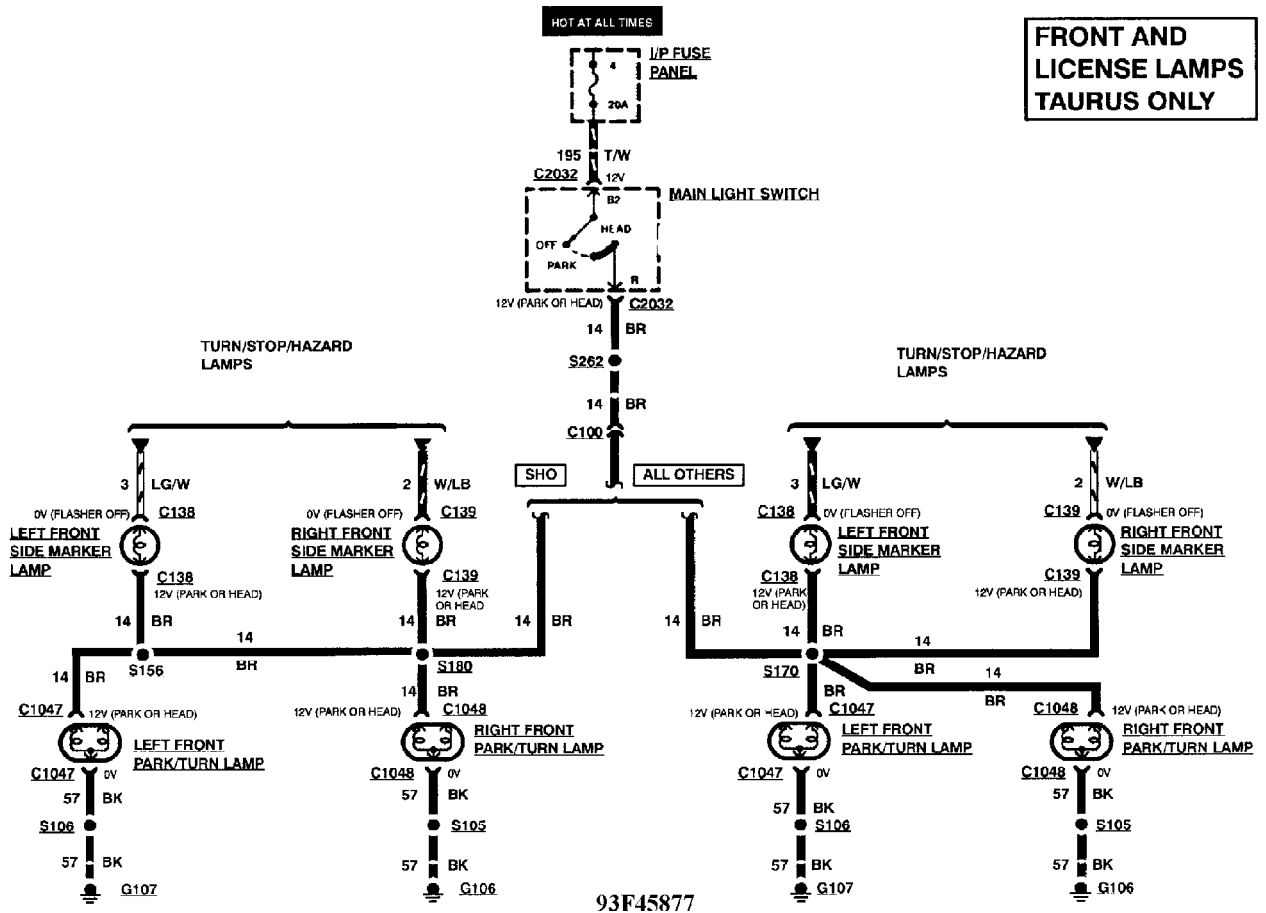

93D45875

WIRING DIAGRAMS

Selected Block (p. 5)

1993 Ford Taurus

For <http://www.mitchell.narod.ru/>

Copyright © 1997 Mitchell International

Friday, March 02, 2001 02:29PM

Fig. 42: Exterior Lights (5 Of 17)

93E45876

WIRING DIAGRAMS

Selected Block (p. 6)

1993 Ford Taurus

For <http://www.mitchell.narod.ru/>

Copyright © 1997 Mitchell International

Friday, March 02, 2001 02:29PM

Fig. 43: Exterior Lights (6 Of 17)

Fig. 44: Exterior Lights (7 Of 17)

WIRING DIAGRAMS

Selected Block (p. 7)

1993 Ford Taurus

For <http://www.mitchell.narod.ru/>

Copyright © 1997 Mitchell International

Friday, March 02, 2001 02:29PM

Fig. 45: Exterior Lights (8 Of 17)