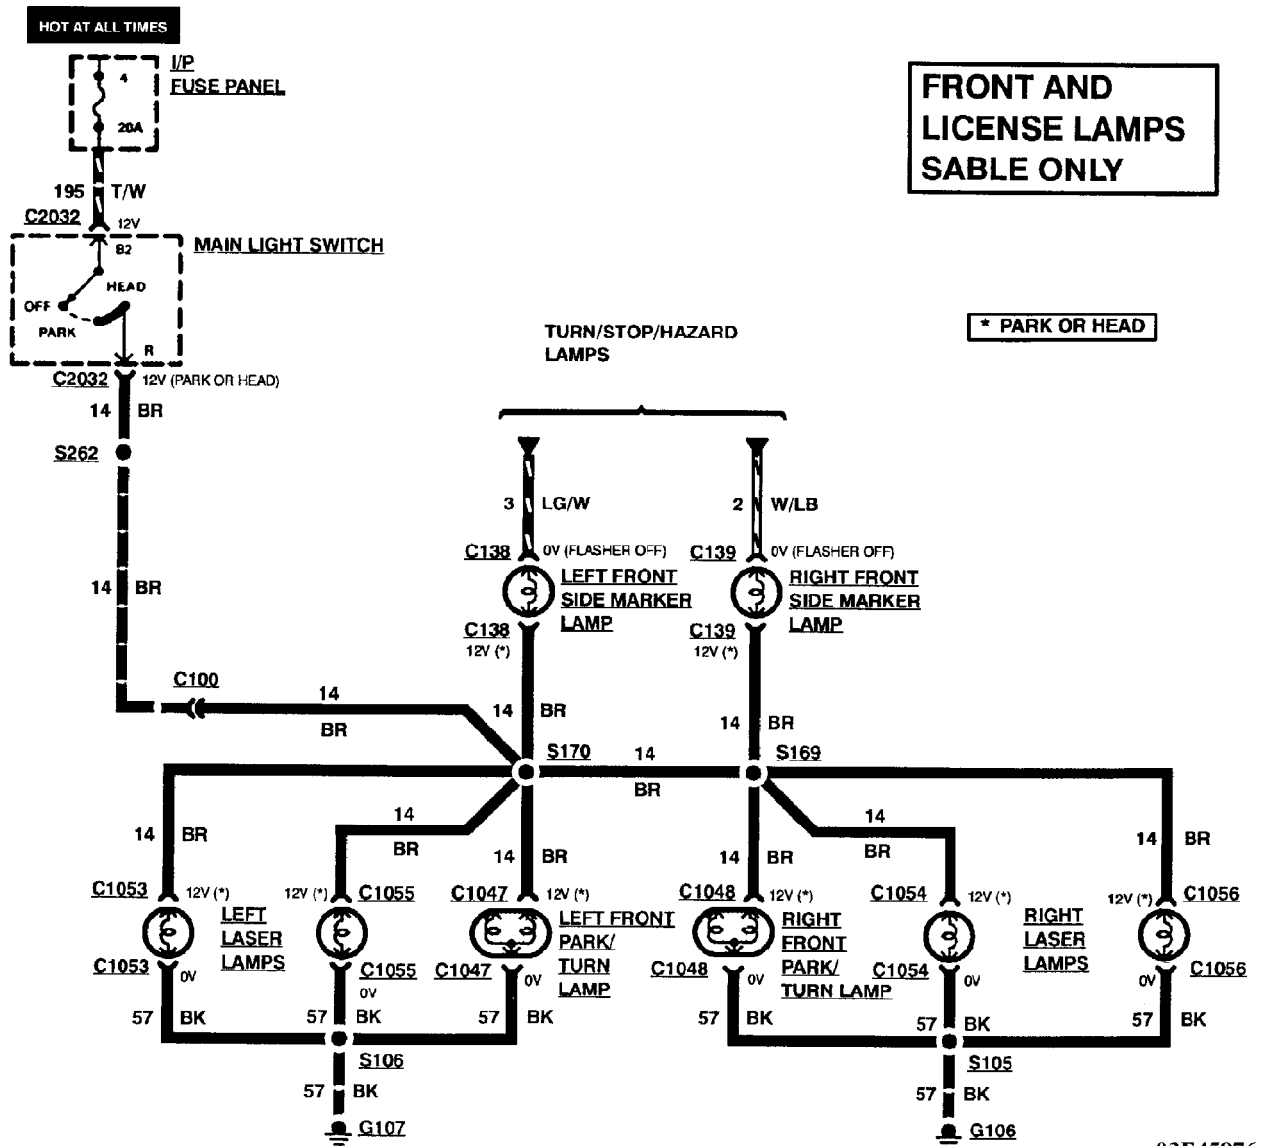

93D45875

WIRING DIAGRAMS

Selected Block (p. 5)

1993 Ford Taurus

For <http://www.mitchell.narod.ru/>

Copyright © 1997 Mitchell International

Friday, March 02, 2001 02:29PM

Fig. 42: Exterior Lights (5 Of 17)

93E45876

WIRING DIAGRAMS

Selected Block (p. 6)

1993 Ford Taurus

For <http://www.mitchell.narod.ru/>

Copyright © 1997 Mitchell International

Friday, March 02, 2001 02:29PM

Fig. 43: Exterior Lights (6 Of 17)

Fig. 44: Exterior Lights (7 Of 17)

WIRING DIAGRAMS

Selected Block (p. 7)

1993 Ford Taurus

For <http://www.mitchell.narod.ru/>

Copyright © 1997 Mitchell International

Friday, March 02, 2001 02:29PM

Fig. 45: Exterior Lights (8 Of 17)