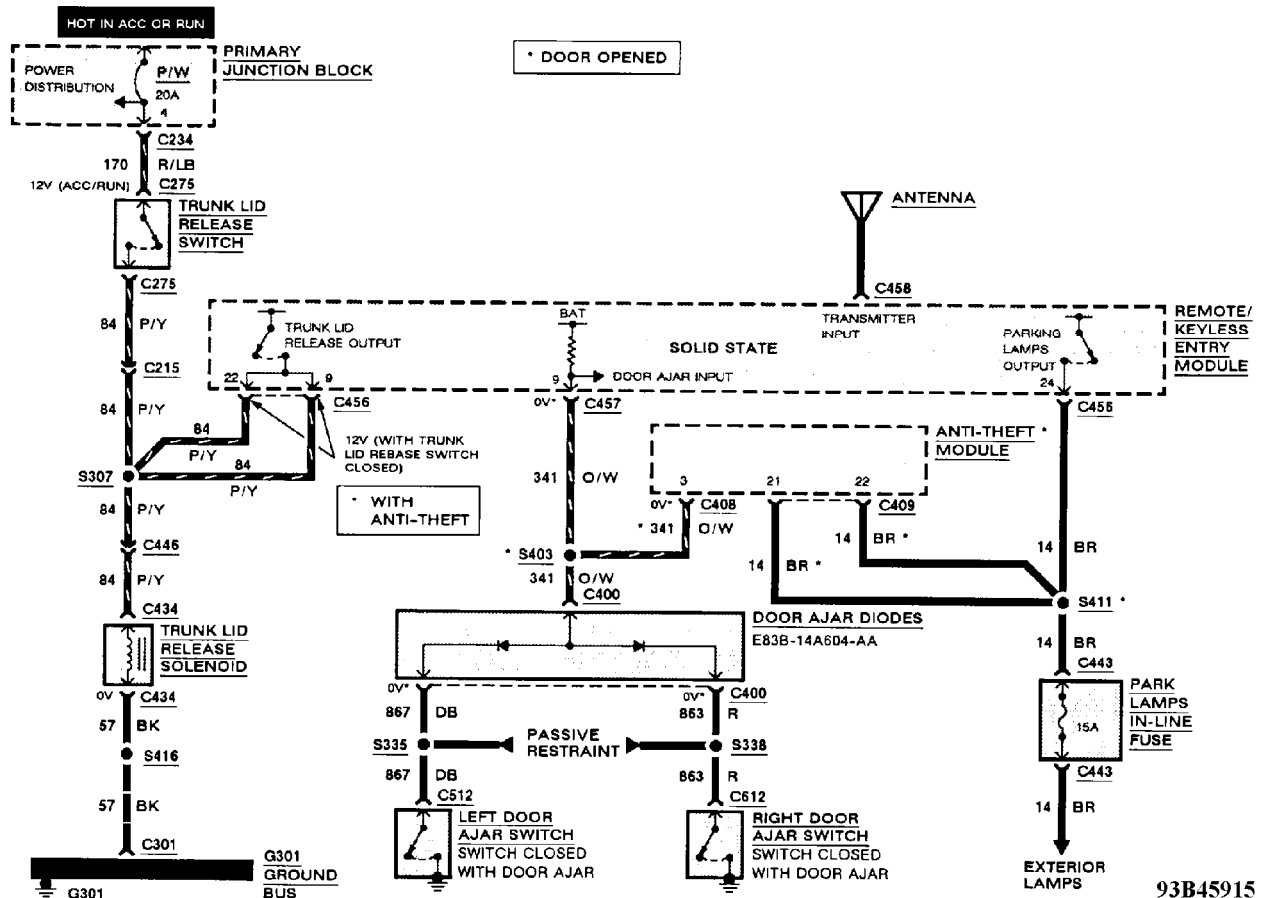

Selected Block (p. 5)

1993 Ford Taurus

For <http://www.mitchell.narod.ru/>

Copyright © 1997 Mitchell International

Friday, March 02, 2001 02:30PM

Fig. 62: Remote Keyless Entry Wiring Diagram (3 Of 4)

93B45915