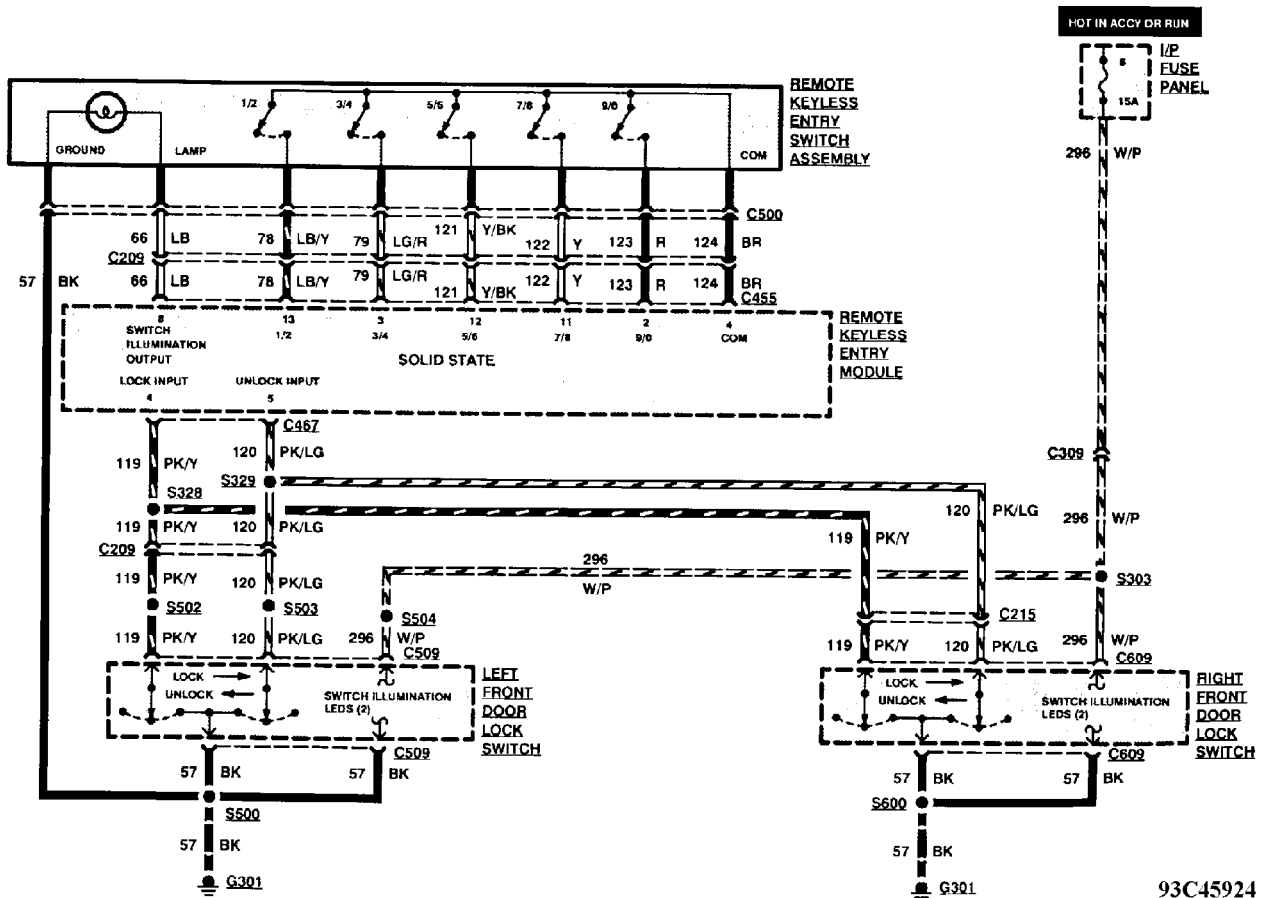

WIRING DIAGRAMS

Selected Block (p. 8)

1993 Ford Taurus

For <http://www.mitchell.narod.ru/>

Copyright © 1997 Mitchell International

Friday, March 02, 2001 02:30PM

93C45924

Fig. 68: Remote Keyless Entry Wiring Diagram (1 Of 5)