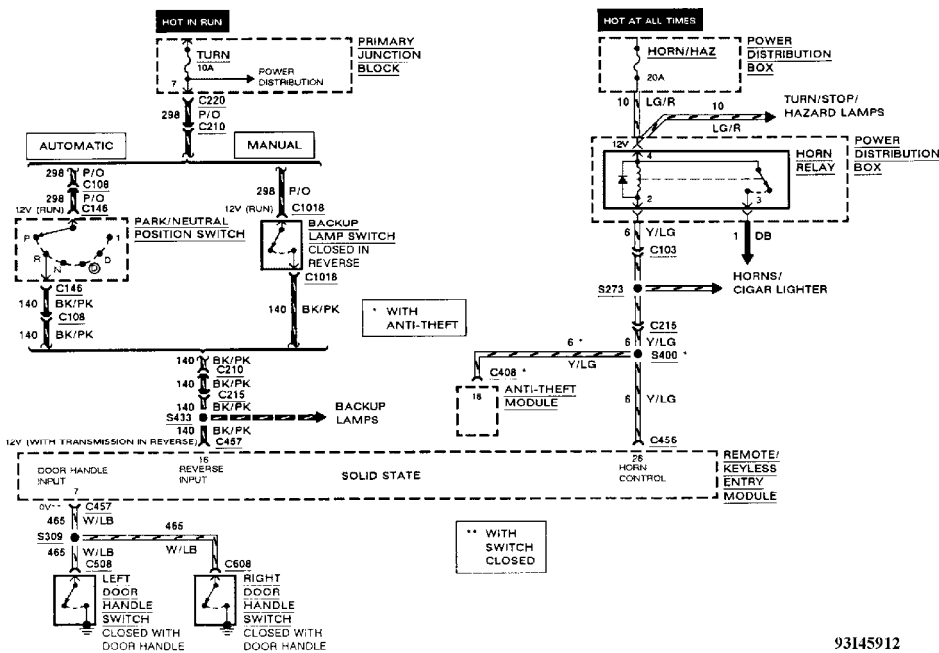

Copyright © 1997 Mitchell International

Friday, March 02, 2001 02:30PM

Fig. 60: Remote Keyless Entry Wiring Diagram (1 Of 4)

93H45911

Fig. 61: Remote Keyless Entry Wiring Diagram (2 Of 4)

93A45914

WIRING DIAGRAMS

Selected Block (p. 5)

1993 Ford Taurus

For <http://www.mitchell.narod.ru/>

Copyright © 1997 Mitchell International

Friday, March 02, 2001 02:30PM

Fig. 62: Remote Keyless Entry Wiring Diagram (3 Of 4)

93B45915