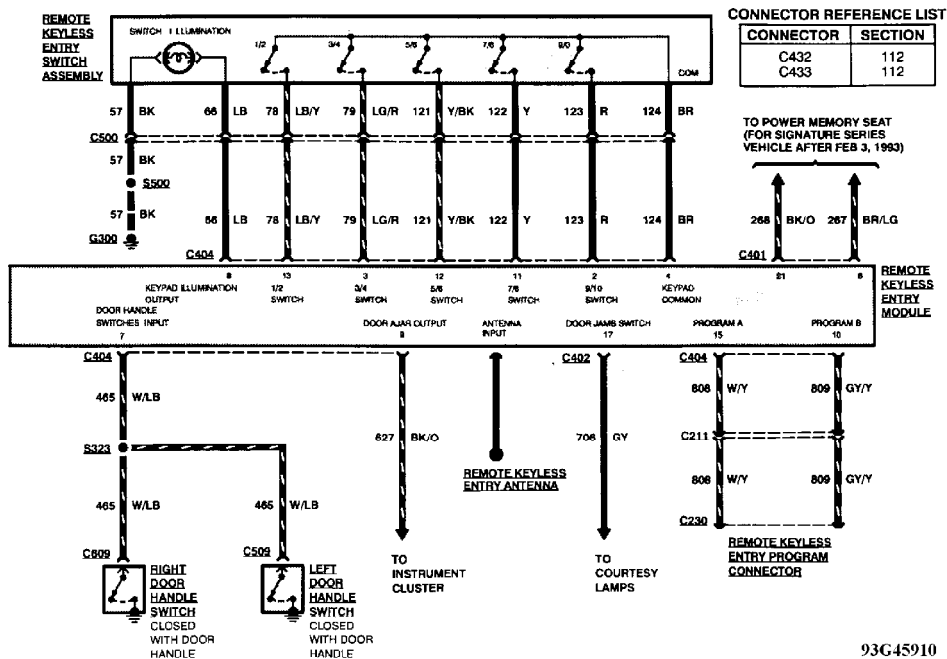

REMOTE KEYLESS ENTRY MODULE

Fig. 58: Remote Keyless Entry With Power Door Locks (4 Of 5)

Fig. 59: Remote Keyless Entry With Power Door Locks (5 Of 5)

WIRING DIAGRAMS

Selected Block (p. 4)

1993 Ford Taurus

For <http://www.mitchell.narod.ru/>