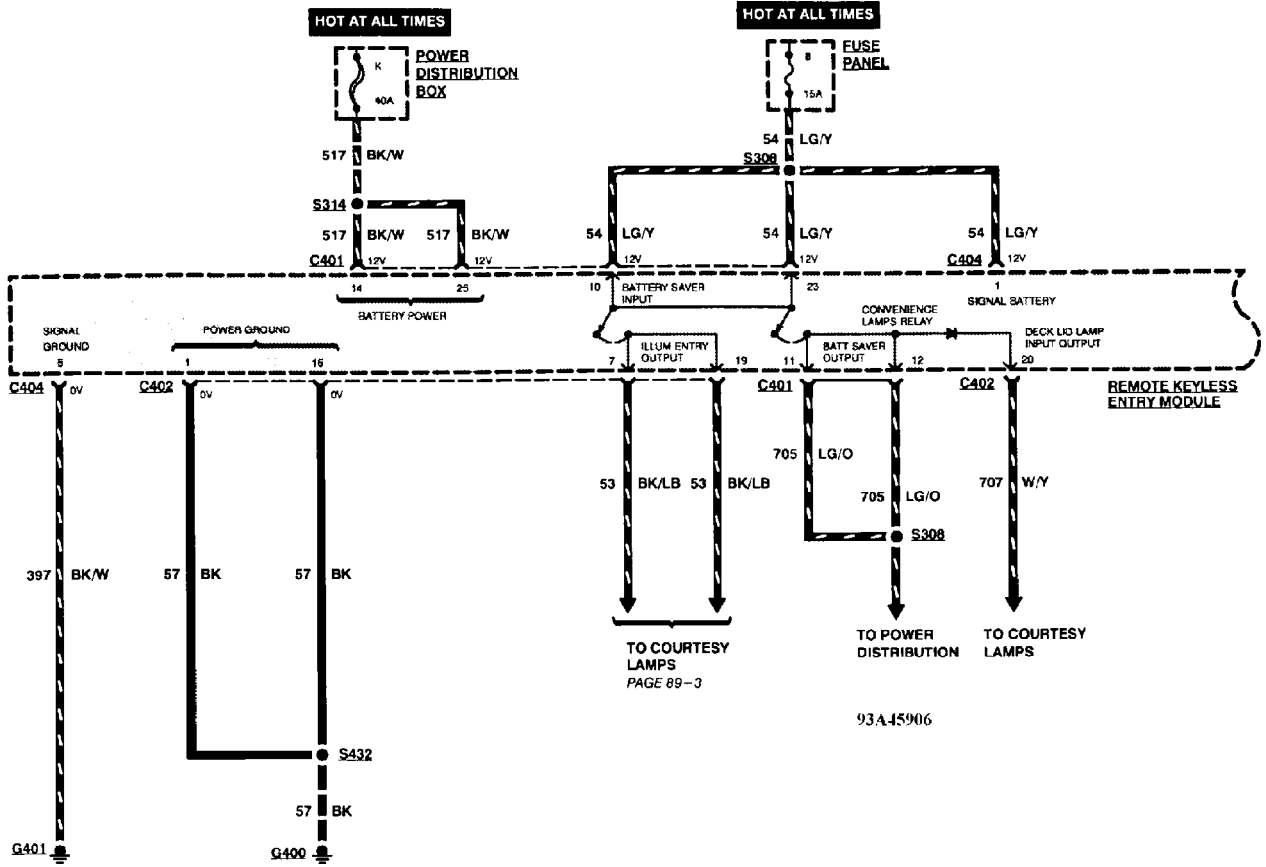

WIRING DIAGRAMS
Selected Block
 1993 Ford Taurus
 For <http://www.mitchell.narod.ru/>
 Copyright © 1997 Mitchell International
 Friday, March 02, 2001 02:30PM

KEYLESS ENTRY SYSTEM

Fig. 55: Remote Keyless Entry With Power Door Locks (1 Of 5)