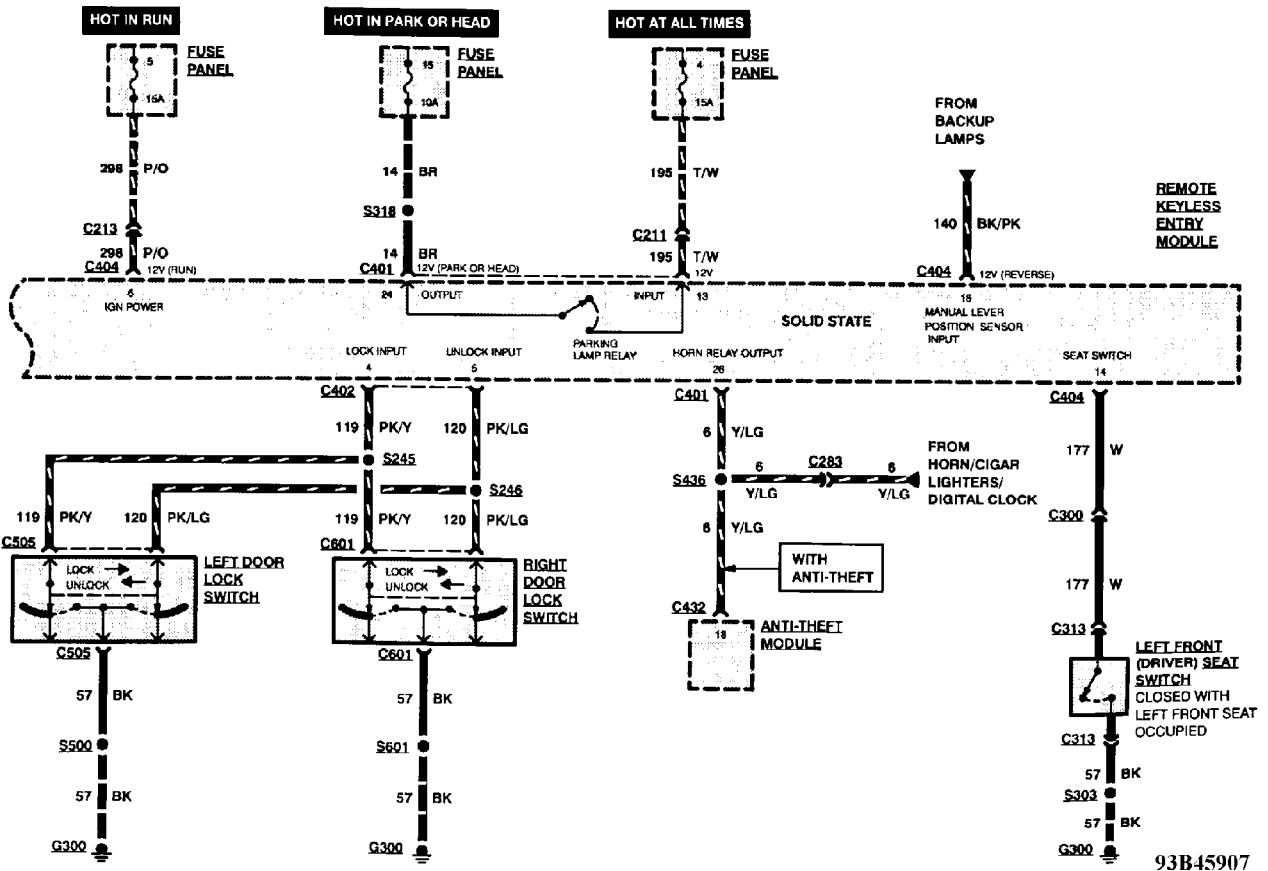

WIRING DIAGRAMS

Selected Block (p. 2)

1993 Ford Taurus

For <http://www.mitchell.narod.ru/>

Copyright © 1997 Mitchell International

Friday, March 02, 2001 02:30PM

93B45907

Fig. 56: Remote Keyless Entry With Power Door Locks (2 Of 5)