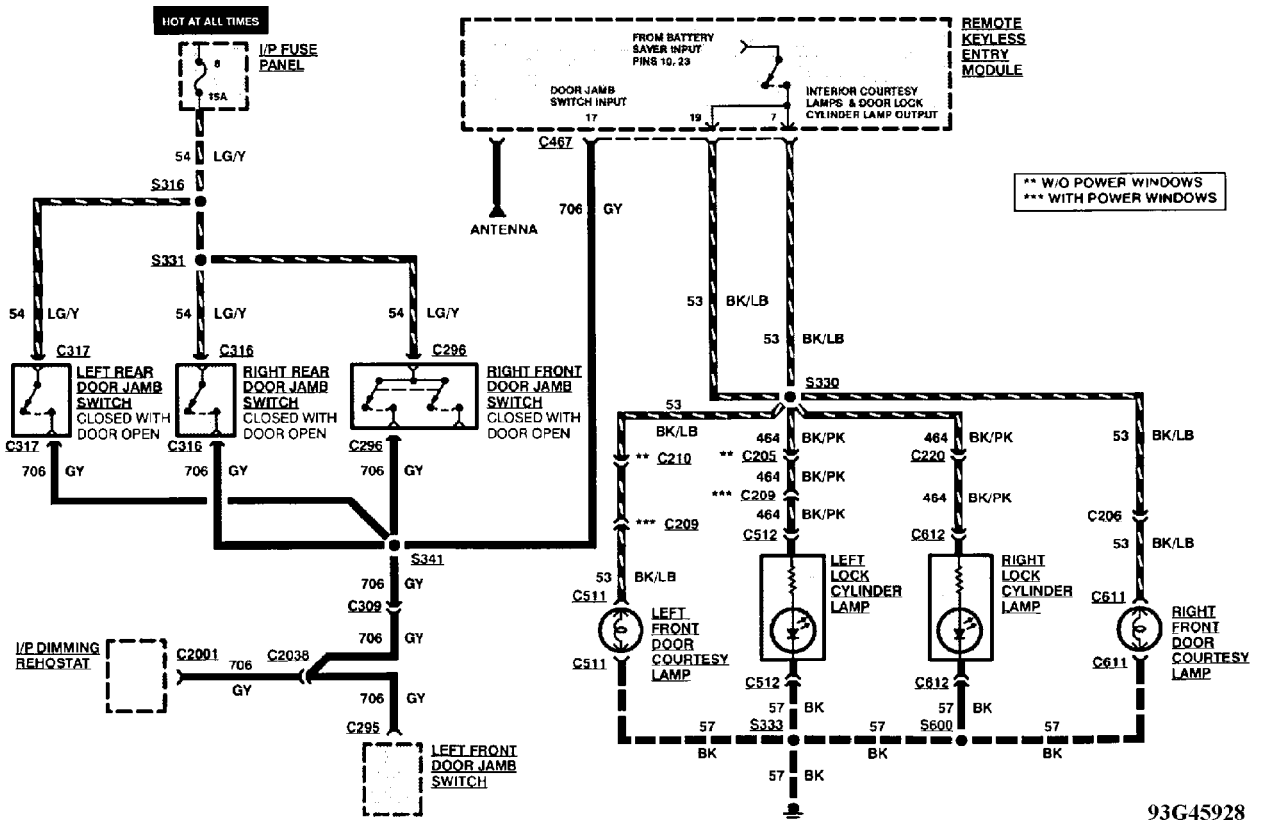

93E45926

Fig. 70: Remote Keyless Entry Wiring Diagram (3 Of 5)

93F45927

Fig. 71: Remote Keyless Entry Wiring Diagram (4 Of 5)

WIRING DIAGRAMS

Selected Block (p. 10)

1993 Ford Taurus

For <http://www.mitchell.narod.ru/>

Copyright © 1997 Mitchell International

Friday, March 02, 2001 02:30PM

Fig. 72: Remote Keyless Entry Wiring Diagram (5 Of 5)

93G45928