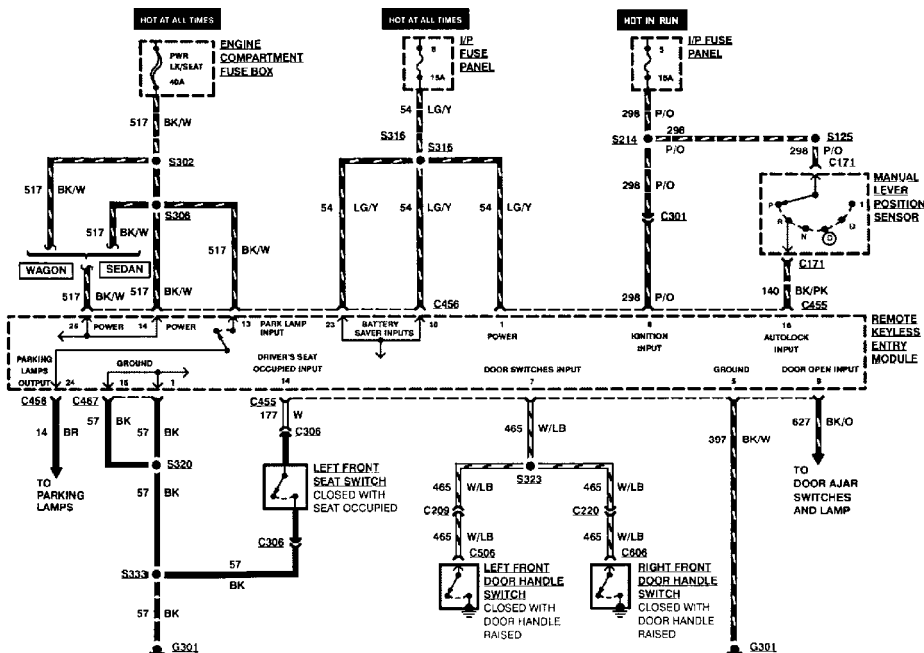

WIRING DIAGRAMS

Selected Block (p. 8)

1993 Ford Taurus

For <http://www.mitchell.narod.ru/>

Copyright © 1997 Mitchell International

Friday, March 02, 2001 02:30PM

93C45924

Fig. 68: Remote Keyless Entry Wiring Diagram (1 Of 5)

93D45925

Fig. 69: Remote Keyless Entry Wiring Diagram (2 Of 5)

WIRING DIAGRAMS

Selected Block (p. 9)

1993 Ford Taurus

For <http://www.mitchell.narod.ru/>

Copyright © 1997 Mitchell International

Friday, March 02, 2001 02:30PM