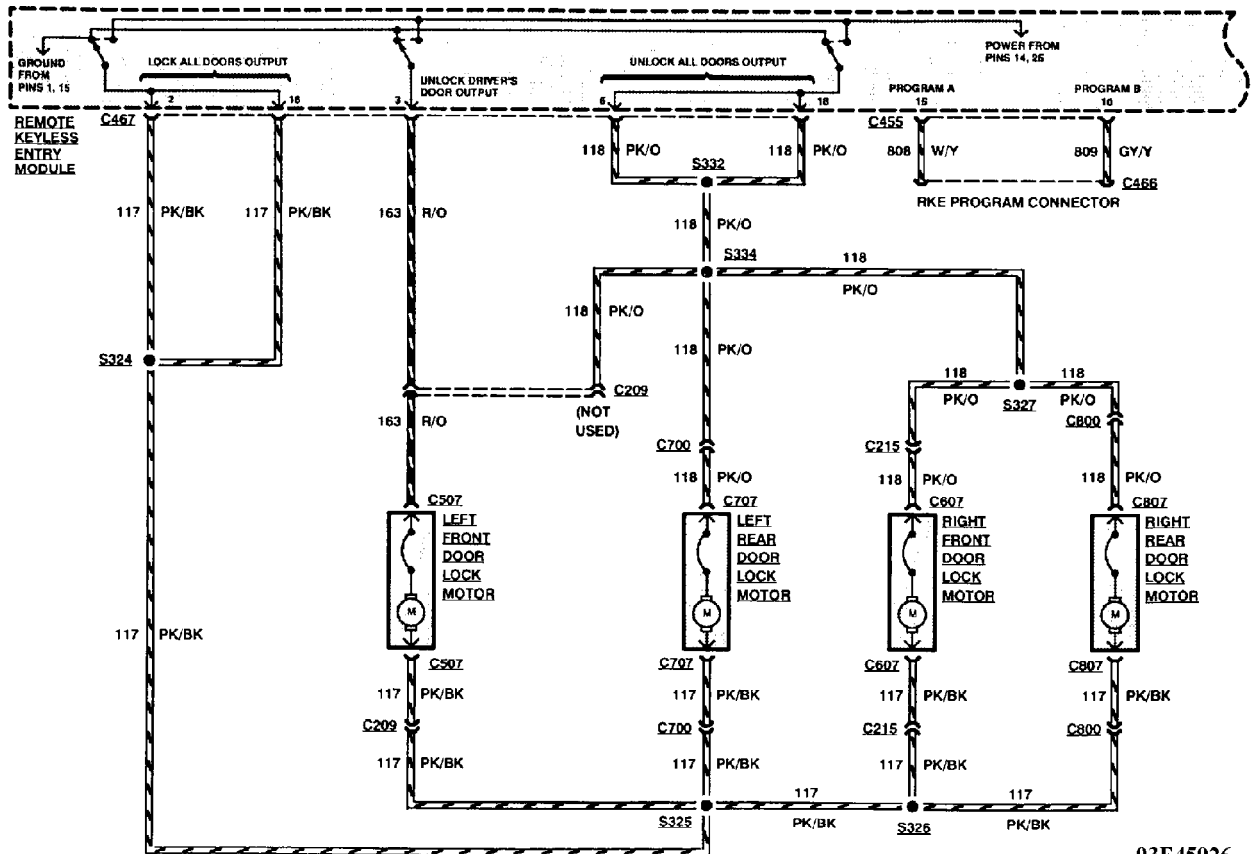

93D45925

Fig. 69: Remote Keyless Entry Wiring Diagram (2 Of 5)

WIRING DIAGRAMS

Selected Block (p. 9)

1993 Ford Taurus

For <http://www.mitchell.narod.ru/>

Copyright © 1997 Mitchell International

Friday, March 02, 2001 02:30PM