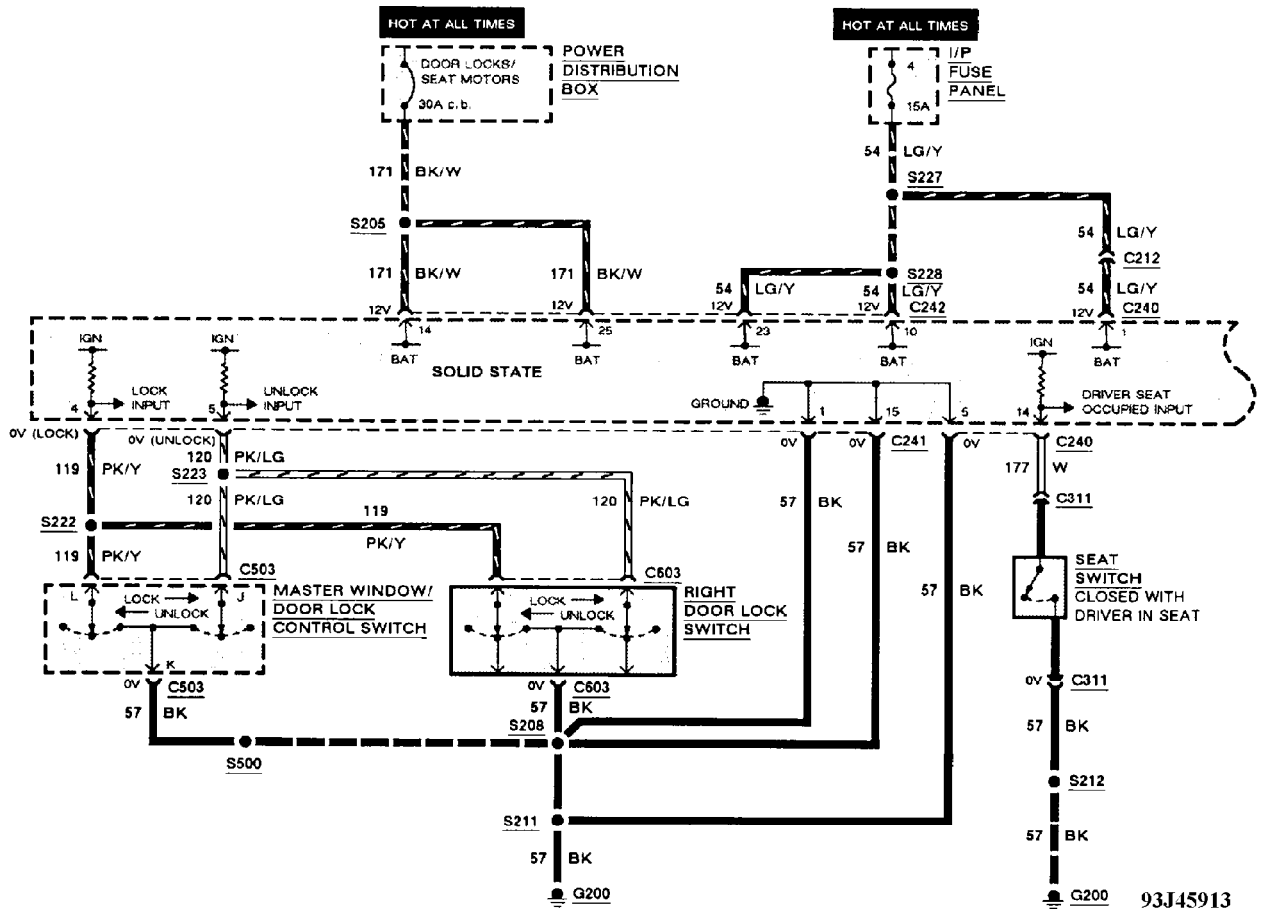

Fig. 63: Remote Keyless Entry Wiring Diagram (4 Of 4)

93145912

WIRING DIAGRAMS

Selected Block (p. 6)

1993 Ford Taurus

For <http://www.mitchell.narod.ru/>

Copyright © 1997 Mitchell International

Friday, March 02, 2001 02:30PM