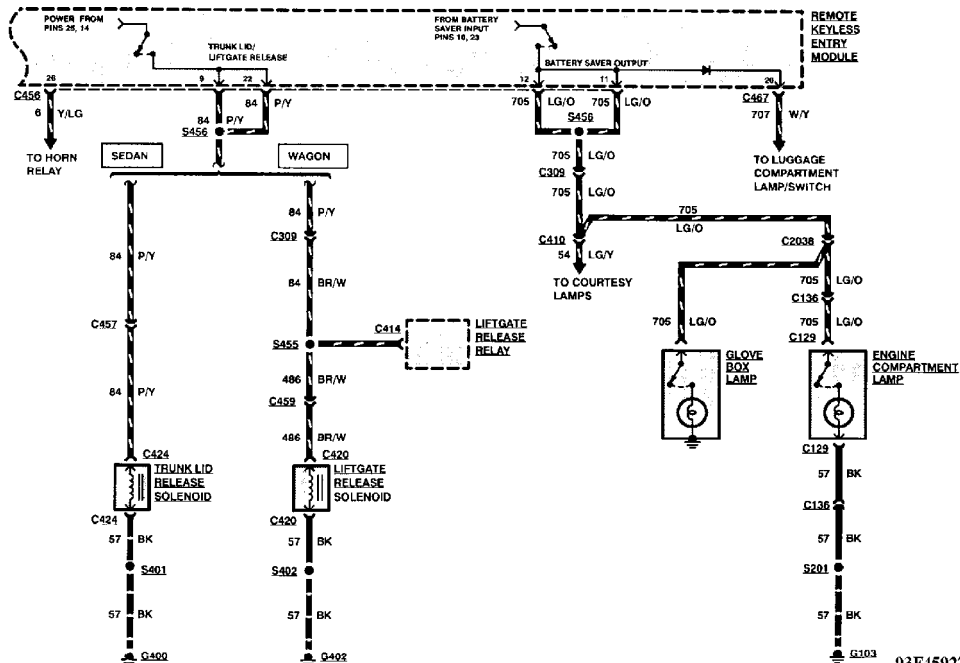

WIRING DIAGRAMS

Selected Block (p. 8)

1993 Ford Taurus

For <http://www.mitchell.narod.ru/>

Copyright © 1997 Mitchell International

Friday, March 02, 2001 02:30PM

93C45924

Fig. 68: Remote Keyless Entry Wiring Diagram (1 Of 5)

93D45925

Fig. 69: Remote Keyless Entry Wiring Diagram (2 Of 5)

WIRING DIAGRAMS

Selected Block (p. 9)

1993 Ford Taurus

For <http://www.mitchell.narod.ru/>

Copyright © 1997 Mitchell International

Friday, March 02, 2001 02:30PM

93E45926

Fig. 70: Remote Keyless Entry Wiring Diagram (3 Of 5)

93F45927

Fig. 71: Remote Keyless Entry Wiring Diagram (4 Of 5)

WIRING DIAGRAMS

Selected Block (p. 10)

1993 Ford Taurus

For <http://www.mitchell.narod.ru/>