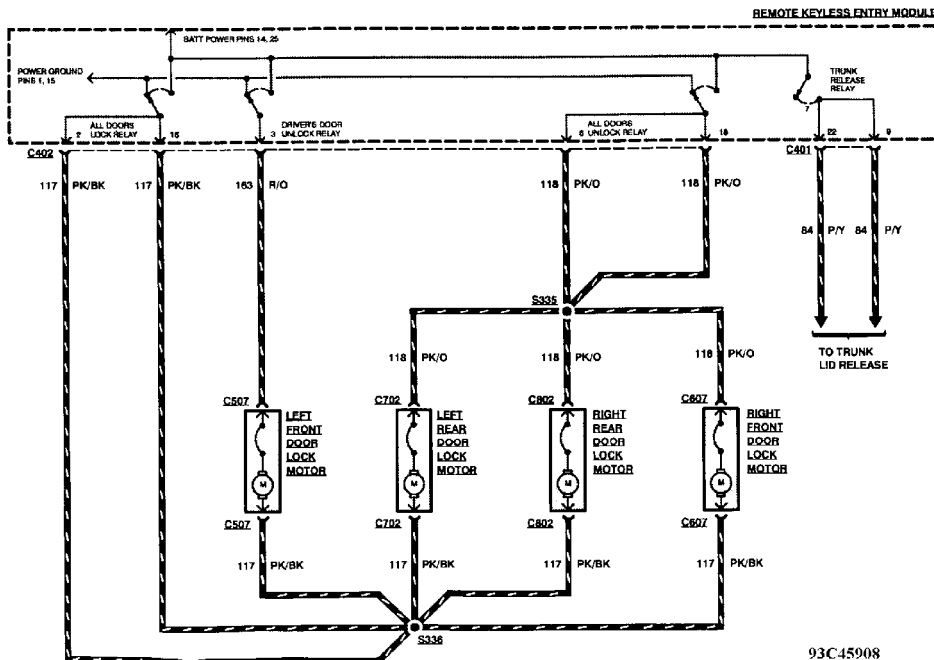

WIRING DIAGRAMS

Selected Block (p. 2)

1993 Ford Taurus

For <http://www.mitchell.narod.ru/>

Copyright © 1997 Mitchell International

Friday, March 02, 2001 02:30PM

93B45907

Fig. 56: Remote Keyless Entry With Power Door Locks (2 Of 5)