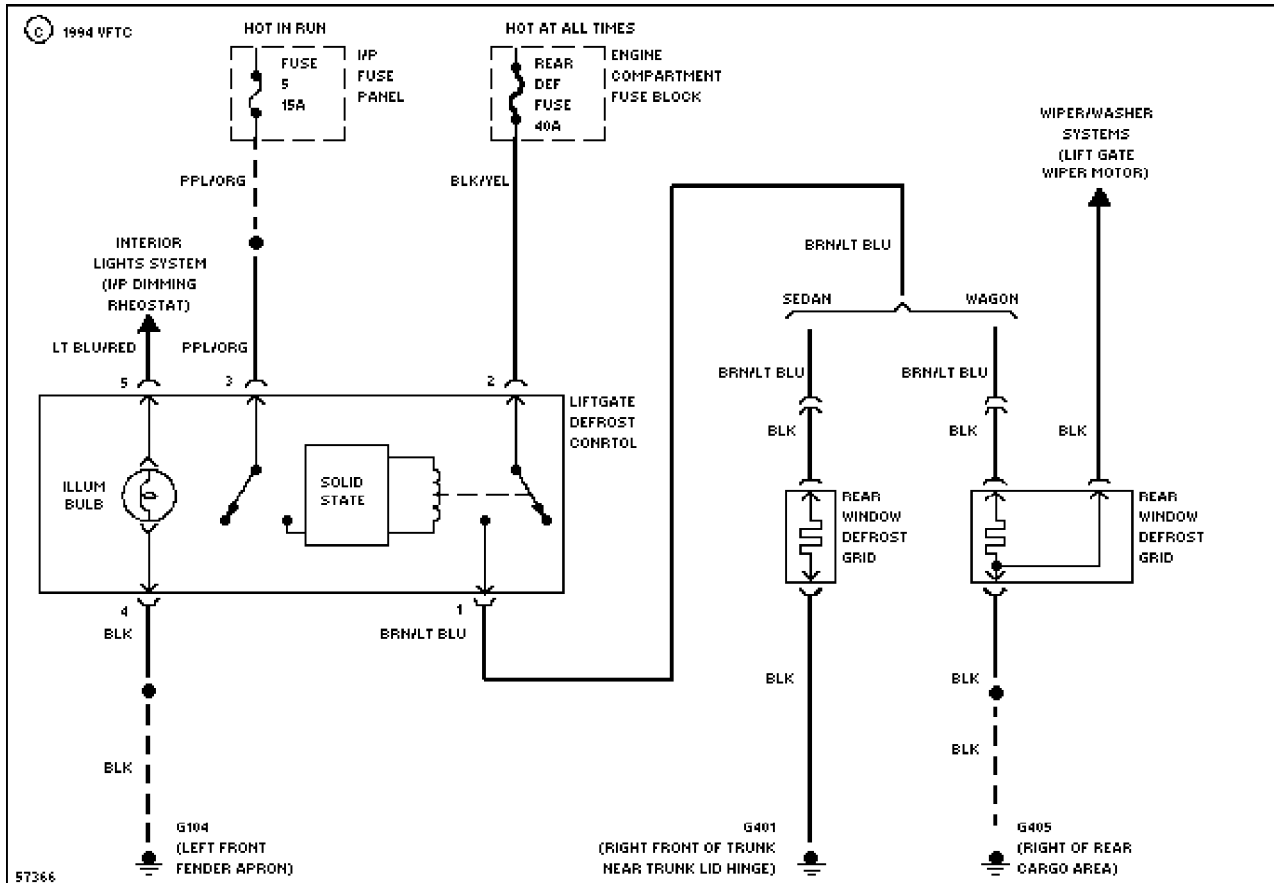

SYSTEM WIRING DIAGRAMS

Selected Block (p. 5)

1994 Ford Taurus

For <http://www.mitchell.narod.ru/>

Copyright © 1997 Mitchell International

Friday, March 02, 2001 09:01PM

Defogger Circuit