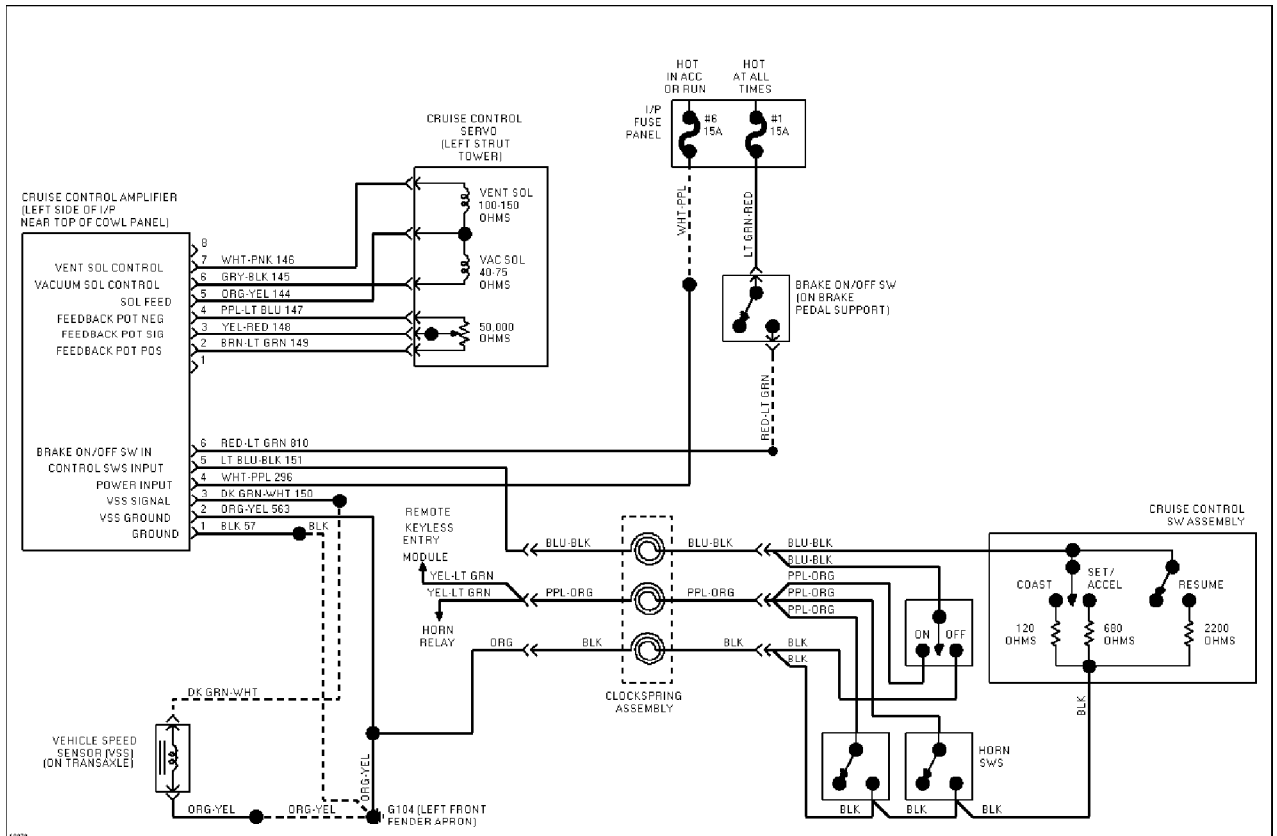

3.0L Flex Fuel, Cruise Control Circuit

SYSTEM WIRING DIAGRAMS

Selected Block (p. 3)

1994 Ford Taurus

For <http://www.mitchell.narod.ru/>

Copyright © 1997 Mitchell International

Friday, March 02, 2001 09:01PM

3.0L, Cruise Control Circuit

3.2L

3.2L SHO, Cruise Control Circuit

3.8L

SYSTEM WIRING DIAGRAMS

Selected Block (p. 4)

1994 Ford Taurus

For <http://www.mitchell.narod.ru/>

Copyright © 1997 Mitchell International

Friday, March 02, 2001 09:01PM

3.8L, Cruise Control Circuit

DEFOGGERS

SYSTEM WIRING DIAGRAMS

Selected Block (p. 5)

1994 Ford Taurus

For <http://www.mitchell.narod.ru/>