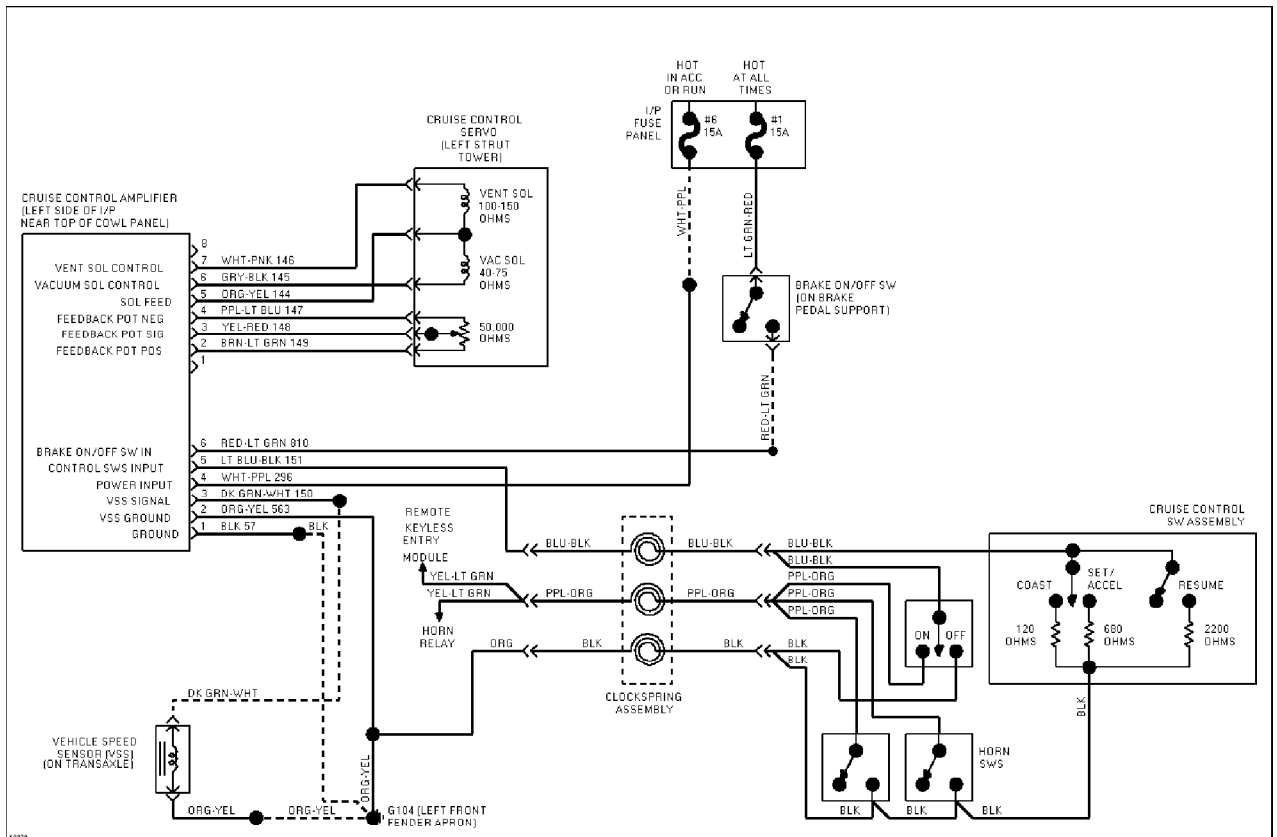

SYSTEM WIRING DIAGRAMS

Selected Block

1994 Ford Taurus

For <http://www.mitchell.narod.ru/>

Copyright © 1997 Mitchell International

Friday, March 02, 2001 09:01PM

CRUISE CONTROL

3.0L

3.0L Flex Fuel, Cruise Control Circuit

SYSTEM WIRING DIAGRAMS

Selected Block (p. 3)

1994 Ford Taurus

For <http://www.mitchell.narod.ru/>

Copyright © 1997 Mitchell International

Friday, March 02, 2001 09:01PM

3.0L, Cruise Control Circuit

3.2L

3.2L SHO, Cruise Control Circuit

3.8L

SYSTEM WIRING DIAGRAMS

Selected Block (p. 4)

1994 Ford Taurus

For <http://www.mitchell.narod.ru/>

Copyright © 1997 Mitchell International

Friday, March 02, 2001 09:01PM

3.8L, Cruise Control Circuit

DEFOGGERS

SYSTEM WIRING DIAGRAMS

Selected Block (p. 5)

1994 Ford Taurus

For <http://www.mitchell.narod.ru/>