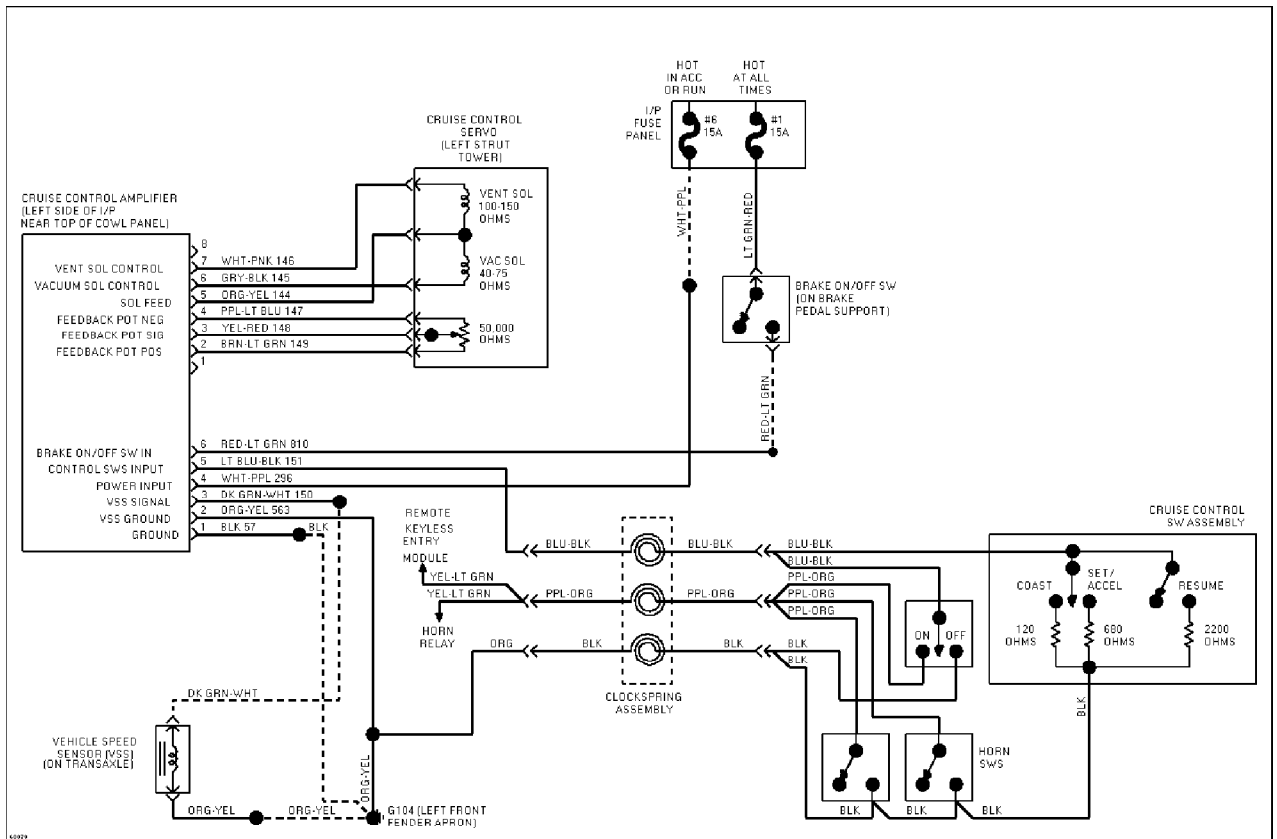

3.0L Flex Fuel, Cruise Control Circuit

SYSTEM WIRING DIAGRAMS

Selected Block (p. 3)

1994 Ford Taurus

For <http://www.mitchell.narod.ru/>

Copyright © 1997 Mitchell International

Friday, March 02, 2001 09:01PM

3.0L, Cruise Control Circuit

3.2L

3.2L SHO, Cruise Control Circuit

3.8L

SYSTEM WIRING DIAGRAMS

Selected Block (p. 4)

1994 Ford Taurus

For <http://www.mitchell.narod.ru/>

Copyright © 1997 Mitchell International

Friday, March 02, 2001 09:01PM

3.8L, Cruise Control Circuit

DEFOGGERS

SYSTEM WIRING DIAGRAMS

Selected Block (p. 5)

1994 Ford Taurus

For <http://www.mitchell.narod.ru/>