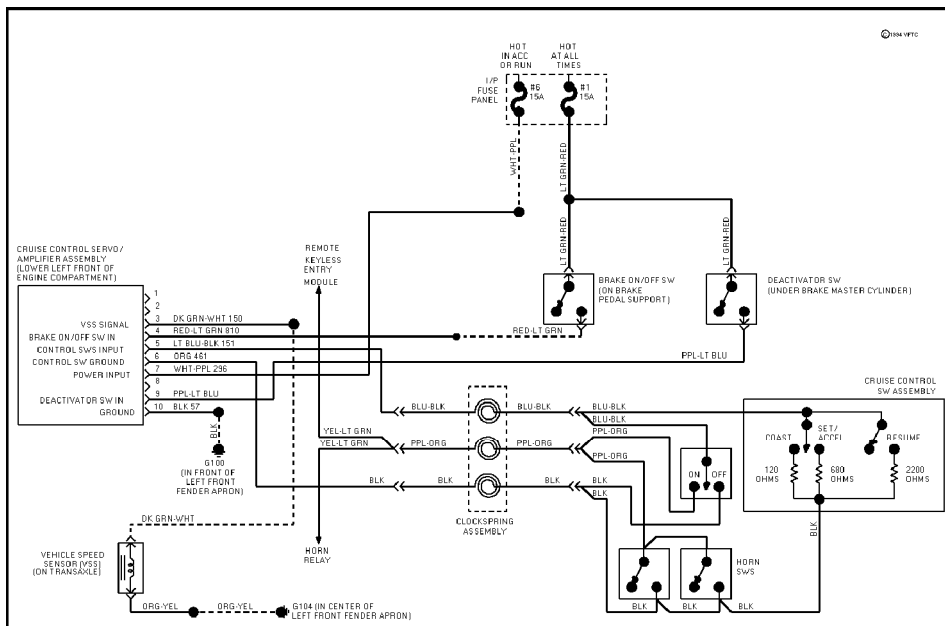

3.0L Flex Fuel, Cruise Control Circuit

SYSTEM WIRING DIAGRAMS

Selected Block (p. 3)

1994 Ford Taurus

For <http://www.mitchell.narod.ru/>

Copyright © 1997 Mitchell International

Friday, March 02, 2001 09:01PM

3.0L, Cruise Control Circuit

3.2L

3.2L SHO, Cruise Control Circuit

3.8L

SYSTEM WIRING DIAGRAMS

Selected Block (p. 4)

1994 Ford Taurus

For <http://www.mitchell.narod.ru/>

Copyright © 1997 Mitchell International

Friday, March 02, 2001 09:01PM

3.8L, Cruise Control Circuit

DEFOGGERS

SYSTEM WIRING DIAGRAMS

Selected Block (p. 5)

1994 Ford Taurus

For <http://www.mitchell.narod.ru/>