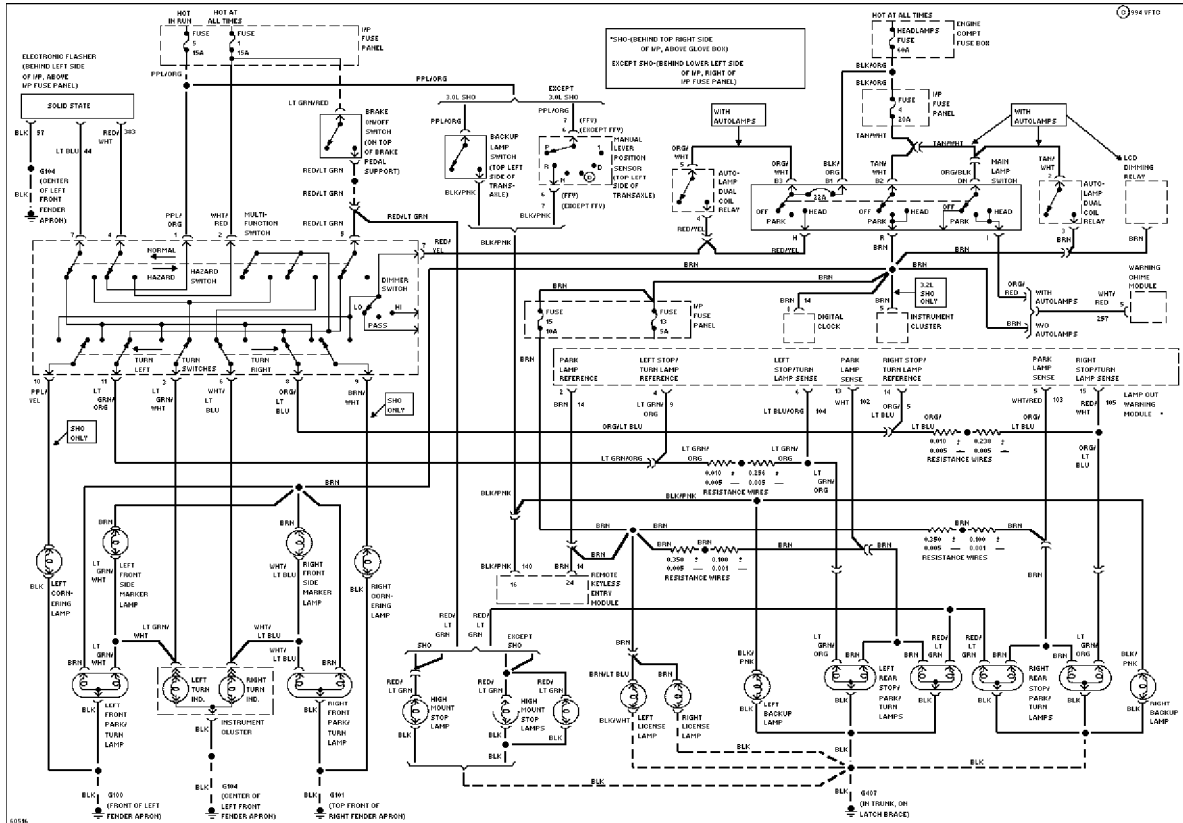

SYSTEM WIRING DIAGRAMS

Selected Block

1994 Ford Taurus

For <http://www.mitchell.narod.ru/>

Copyright © 1997 Mitchell International

Friday, March 02, 2001 09:01PM

EXTERIOR LIGHTS

Exterior Light Circuit, Sedan W/ Lamp Monitor

SYSTEM WIRING DIAGRAMS

Selected Block (p. 2)

1994 Ford Taurus

For <http://www.mitchell.narod.ru/>

Copyright © 1997 Mitchell International

Friday, March 02, 2001 09:01PM

Exterior Light Circuit, Sedan W/O Lamp Monitor

Ground Distribution Circuit (1 of 5)

SYSTEM WIRING DIAGRAMS

Selected Block (p. 4)

1994 Ford Taurus

For <http://www.mitchell.narod.ru/>

Copyright © 1997 Mitchell International

Friday, March 02, 2001 09:01PM

Ground Distribution Circuit (2 of 5)