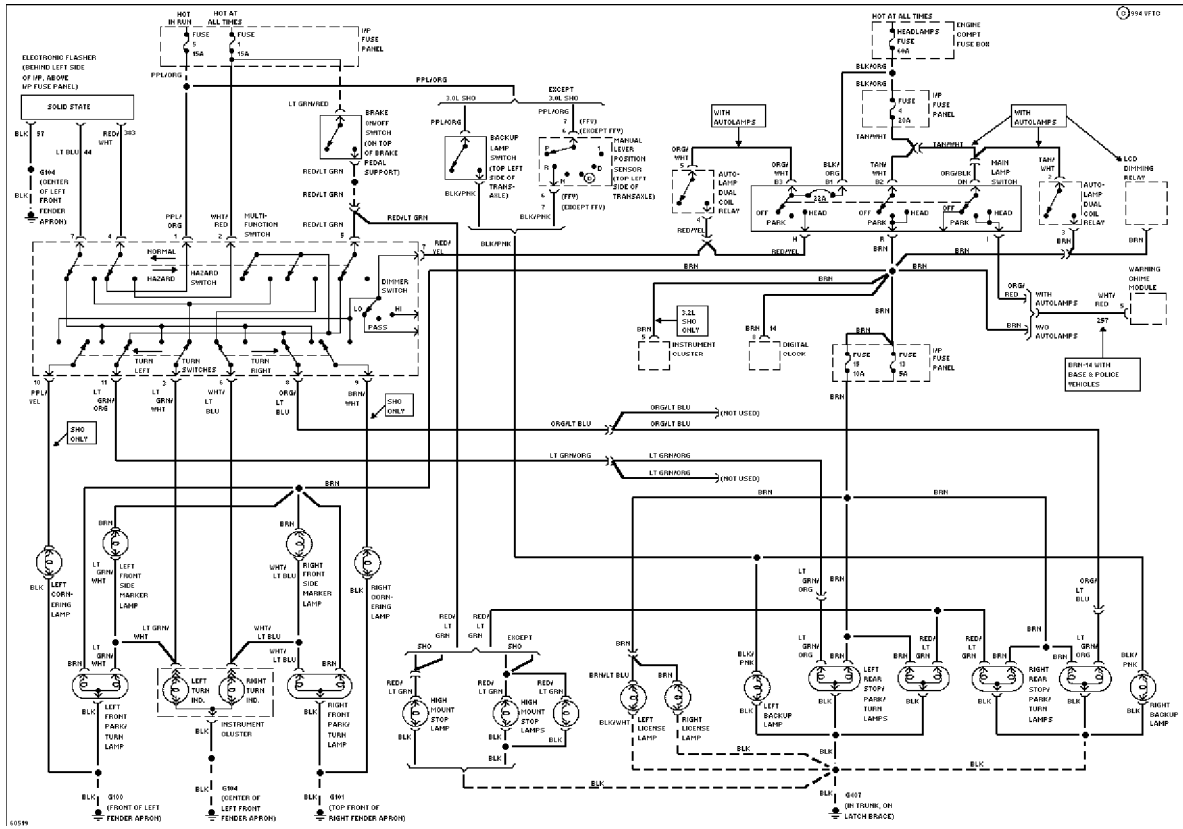

SYSTEM WIRING DIAGRAMS

Selected Block (p. 2)

1994 Ford Taurus

For <http://www.mitchell.narod.ru/>

Copyright © 1997 Mitchell International

Friday, March 02, 2001 09:01PM

Exterior Light Circuit, Sedan W/O Lamp Monitor