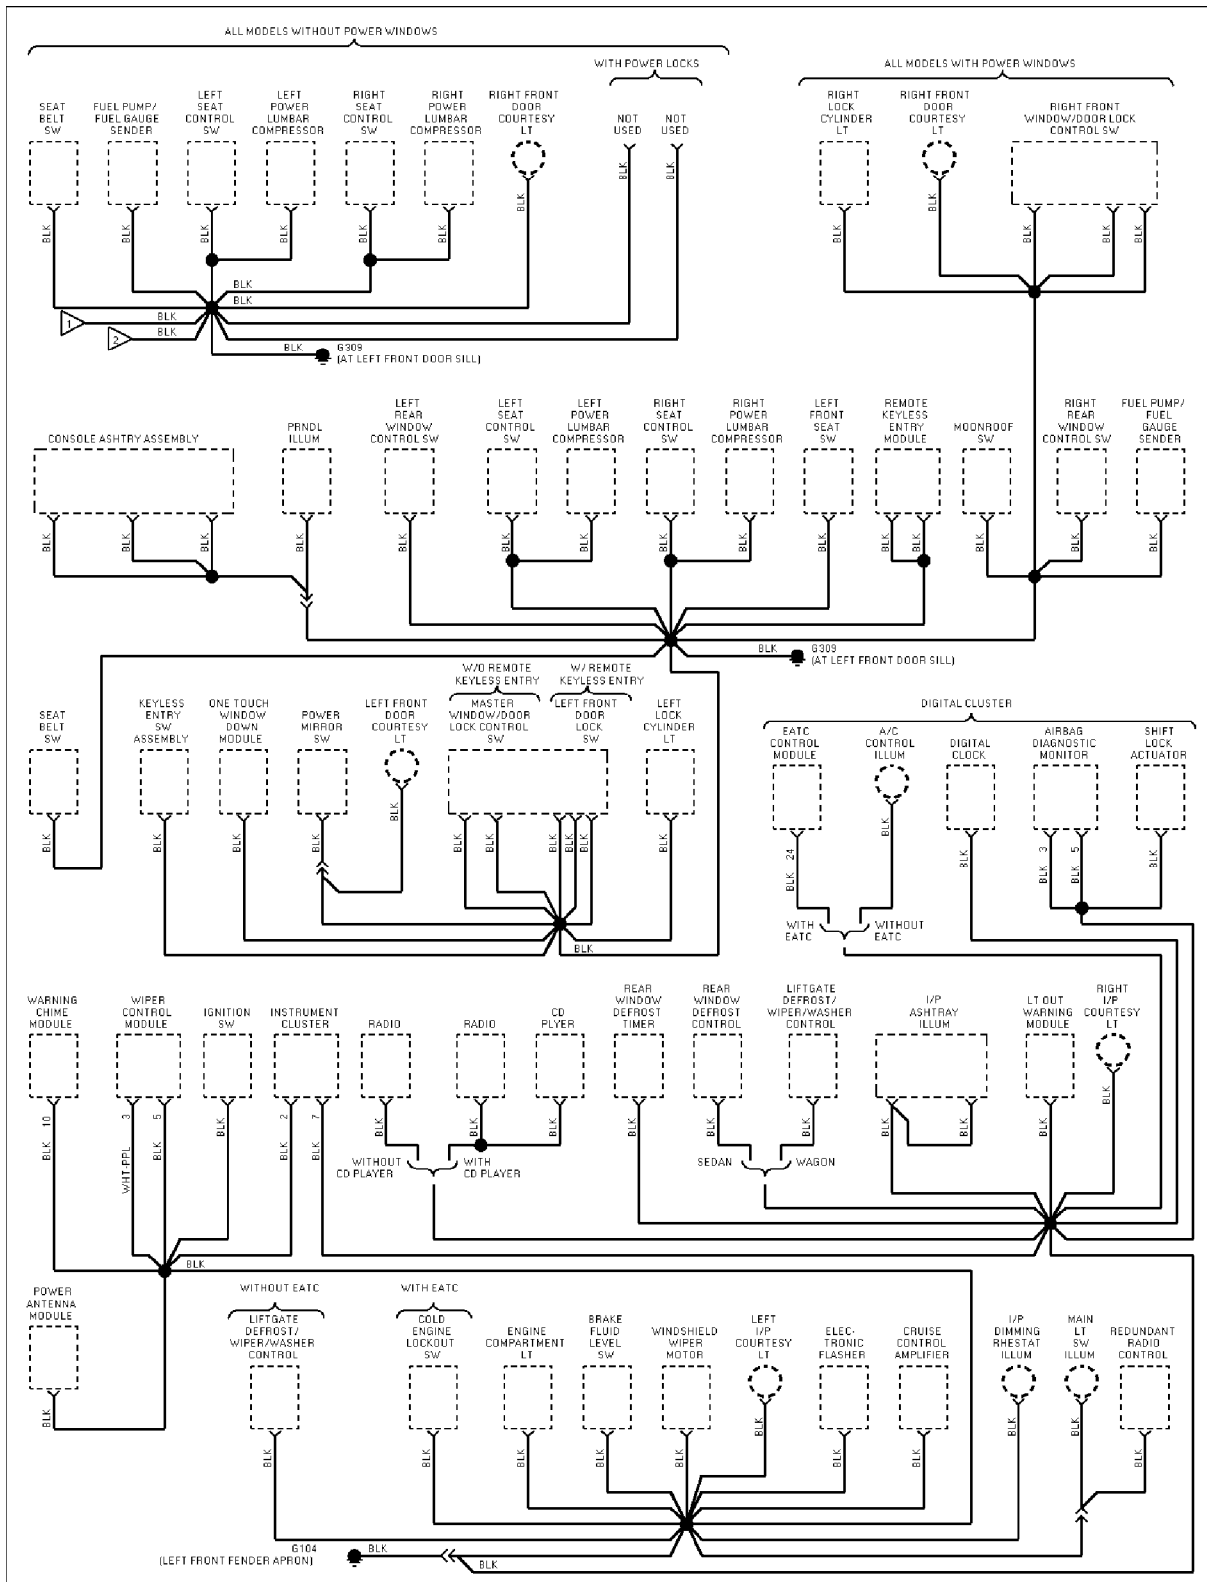

Ground Distribution Circuit (1 of 5)

SYSTEM WIRING DIAGRAMS

Selected Block (p. 4)

1994 Ford Taurus

For <http://www.mitchell.narod.ru/>

Copyright © 1997 Mitchell International

Friday, March 02, 2001 09:01PM

Ground Distribution Circuit (2 of 5)

SYSTEM WIRING DIAGRAMS

Selected Block (p. 5)

1994 Ford Taurus

For <http://www.mitchell.narod.ru/>

Copyright © 1997 Mitchell International

Friday, March 02, 2001 09:01PM

Ground Distribution Circuit (3 of 5)

SYSTEM WIRING DIAGRAMS

Selected Block (p. 6)

1994 Ford Taurus

For <http://www.mitchell.narod.ru/>

Copyright © 1997 Mitchell International

Friday, March 02, 2001 09:01PM

Ground Distribution Circuit (4 of 5)

SYSTEM WIRING DIAGRAMS

Selected Block (p. 7)