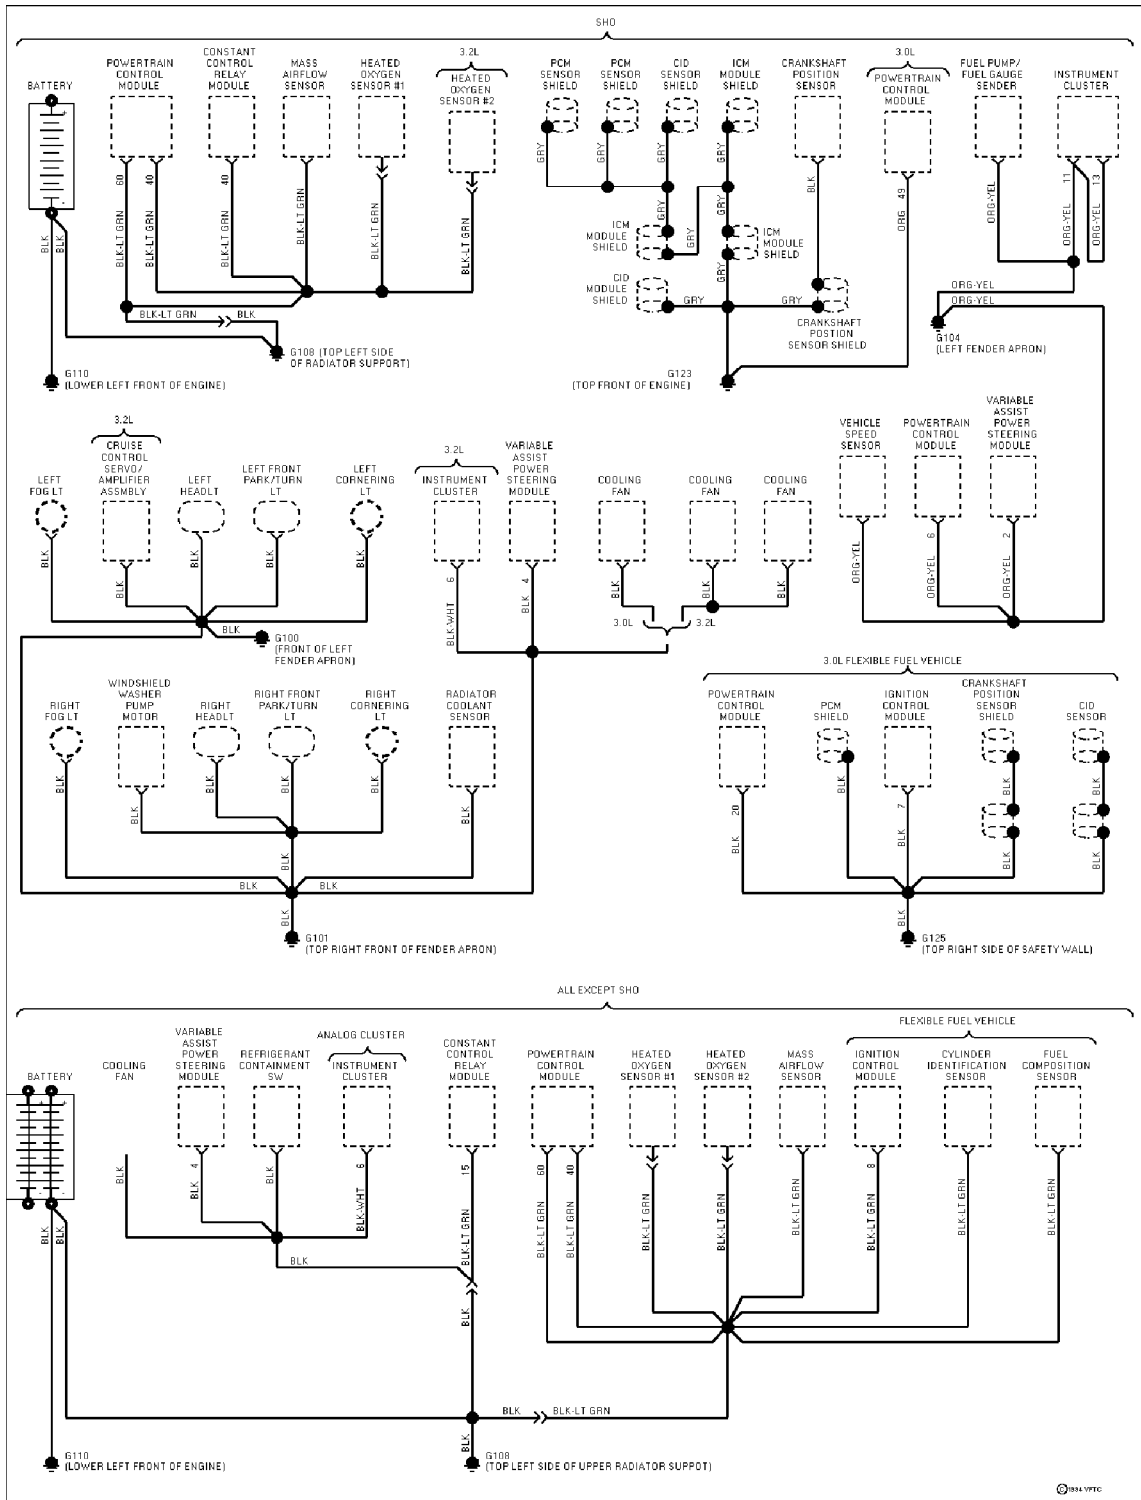

Exterior Light Circuit, Wagon

SYSTEM WIRING DIAGRAMS

Selected Block (p. 3)

1994 Ford Taurus

For <http://www.mitchell.narod.ru/>

Copyright © 1997 Mitchell International

Friday, March 02, 2001 09:01PM

GROUND DISTRIBUTION