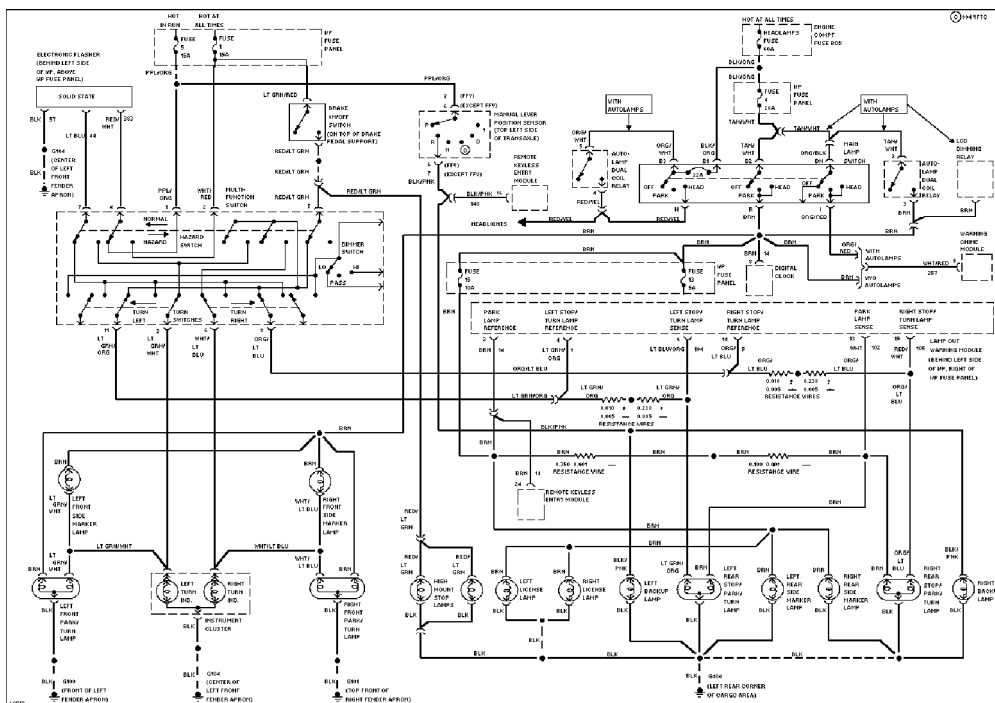

SYSTEM WIRING DIAGRAMS

Selected Block (p. 2)

1994 Ford Taurus

For <http://www.mitchell.narod.ru/>

Copyright © 1997 Mitchell International

Friday, March 02, 2001 09:01PM

Exterior Light Circuit, Sedan W/O Lamp Monitor