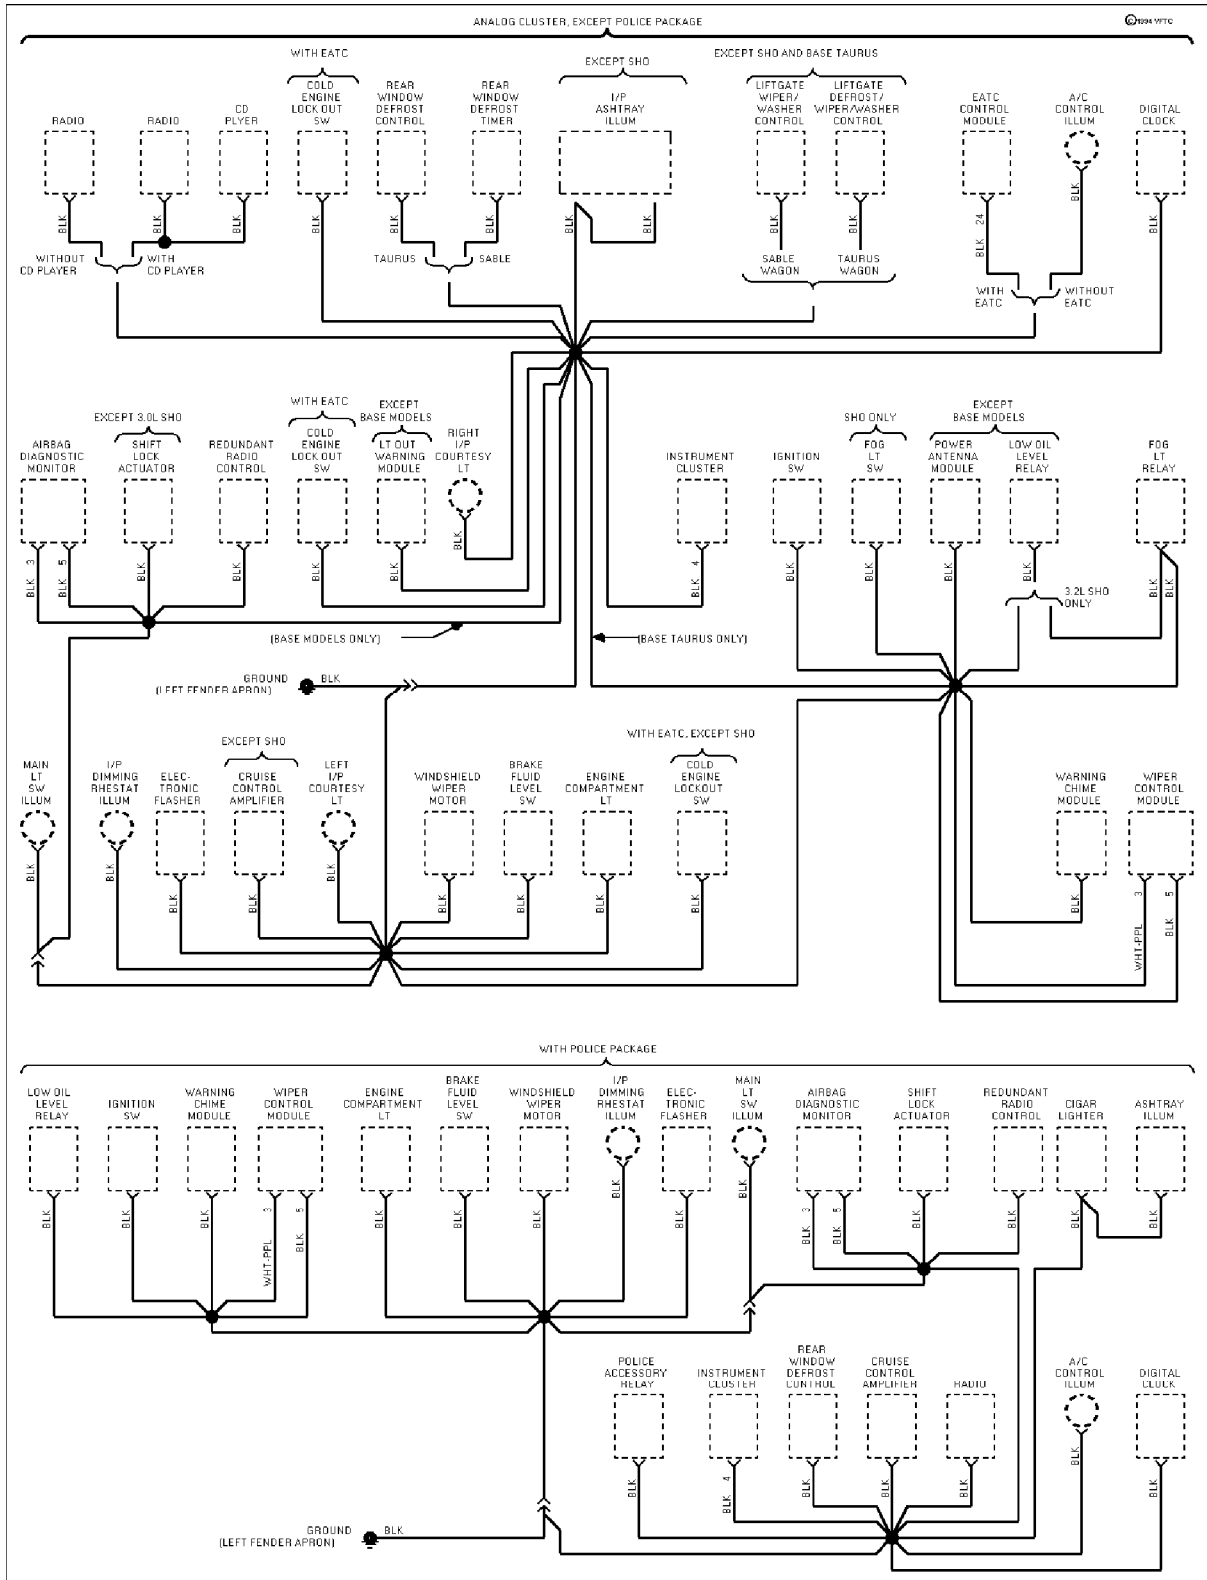

Ground Distribution Circuit (1 of 5)

SYSTEM WIRING DIAGRAMS

Selected Block (p. 4)

1994 Ford Taurus

For <http://www.mitchell.narod.ru/>

Copyright © 1997 Mitchell International

Friday, March 02, 2001 09:01PM

Ground Distribution Circuit (2 of 5)

SYSTEM WIRING DIAGRAMS

Selected Block (p. 5)

1994 Ford Taurus

For <http://www.mitchell.narod.ru/>

Copyright © 1997 Mitchell International

Friday, March 02, 2001 09:01PM

Ground Distribution Circuit (3 of 5)

SYSTEM WIRING DIAGRAMS

Selected Block (p. 6)

1994 Ford Taurus

For <http://www.mitchell.narod.ru/>

Copyright © 1997 Mitchell International

Friday, March 02, 2001 09:01PM

Ground Distribution Circuit (4 of 5)

SYSTEM WIRING DIAGRAMS

Selected Block (p. 7)