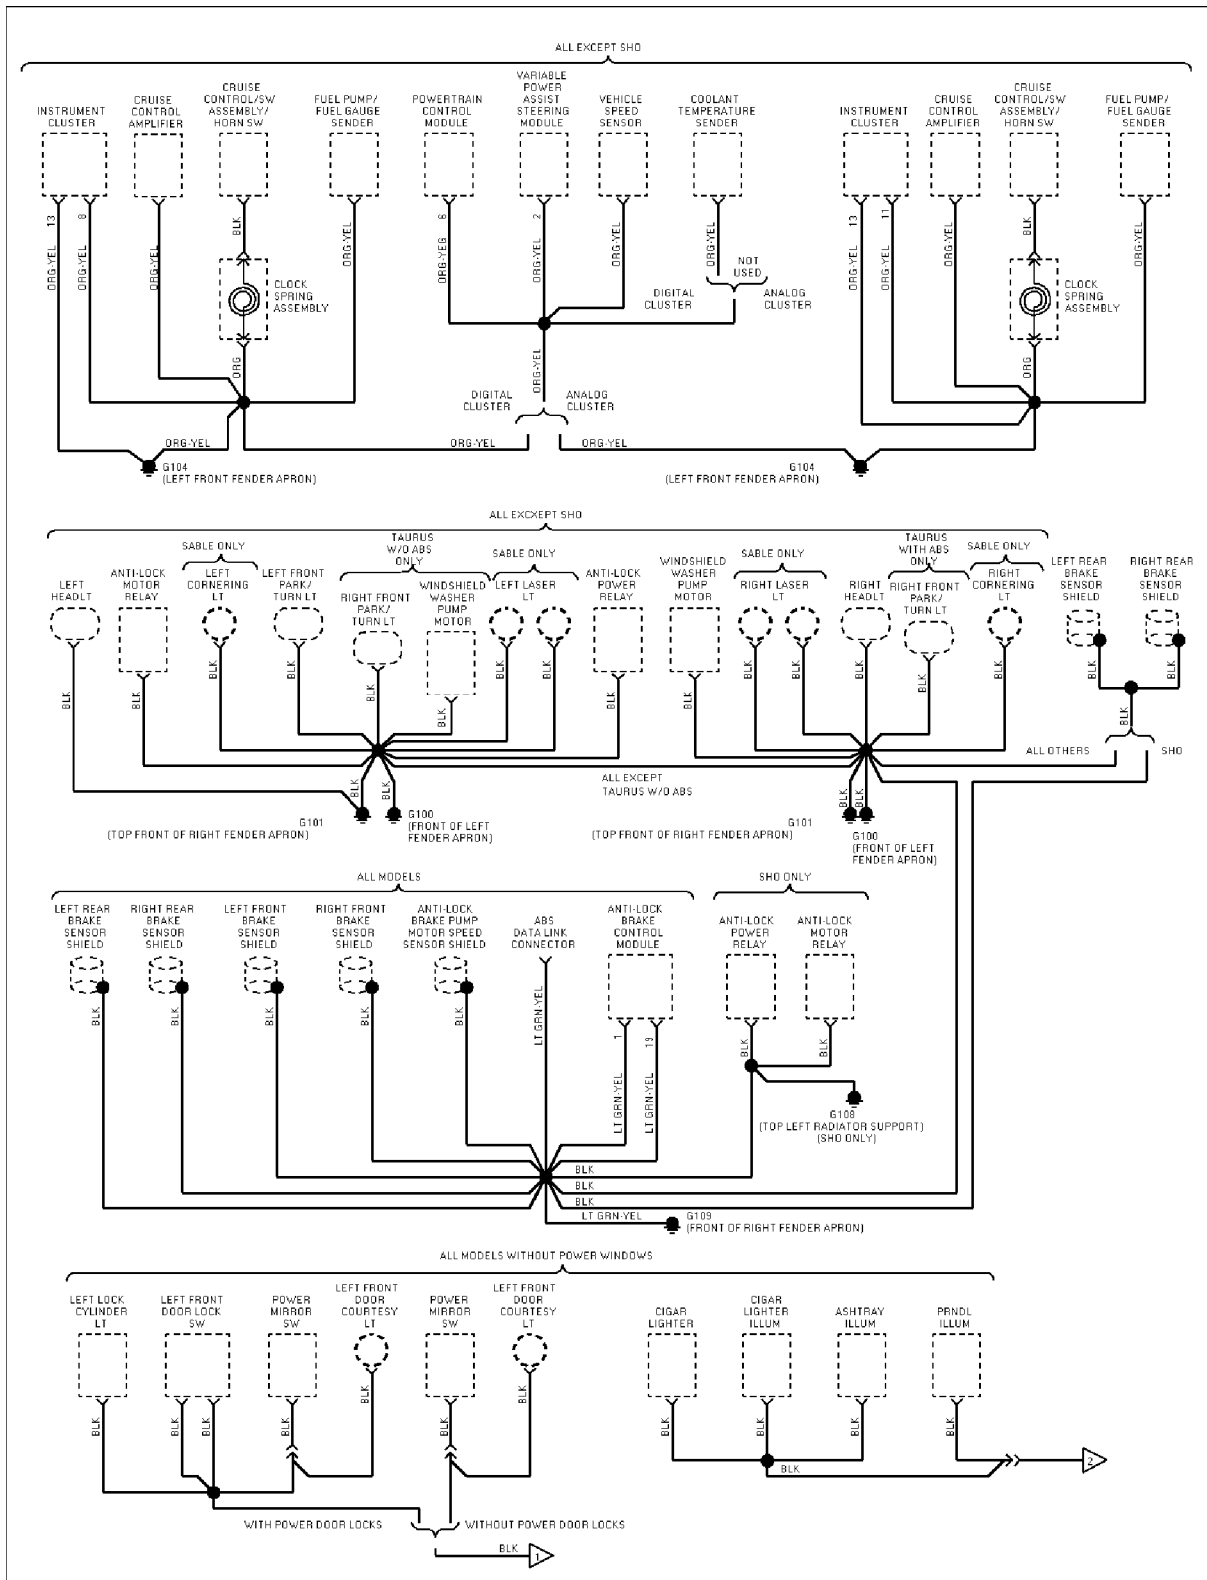

Ground Distribution Circuit (1 of 5)

SYSTEM WIRING DIAGRAMS

Selected Block (p. 4)

1994 Ford Taurus

For <http://www.mitchell.narod.ru/>

Copyright © 1997 Mitchell International

Friday, March 02, 2001 09:01PM

Ground Distribution Circuit (2 of 5)

SYSTEM WIRING DIAGRAMS

Selected Block (p. 5)

1994 Ford Taurus

For <http://www.mitchell.narod.ru/>

Copyright © 1997 Mitchell International

Friday, March 02, 2001 09:01PM

Ground Distribution Circuit (3 of 5)

SYSTEM WIRING DIAGRAMS