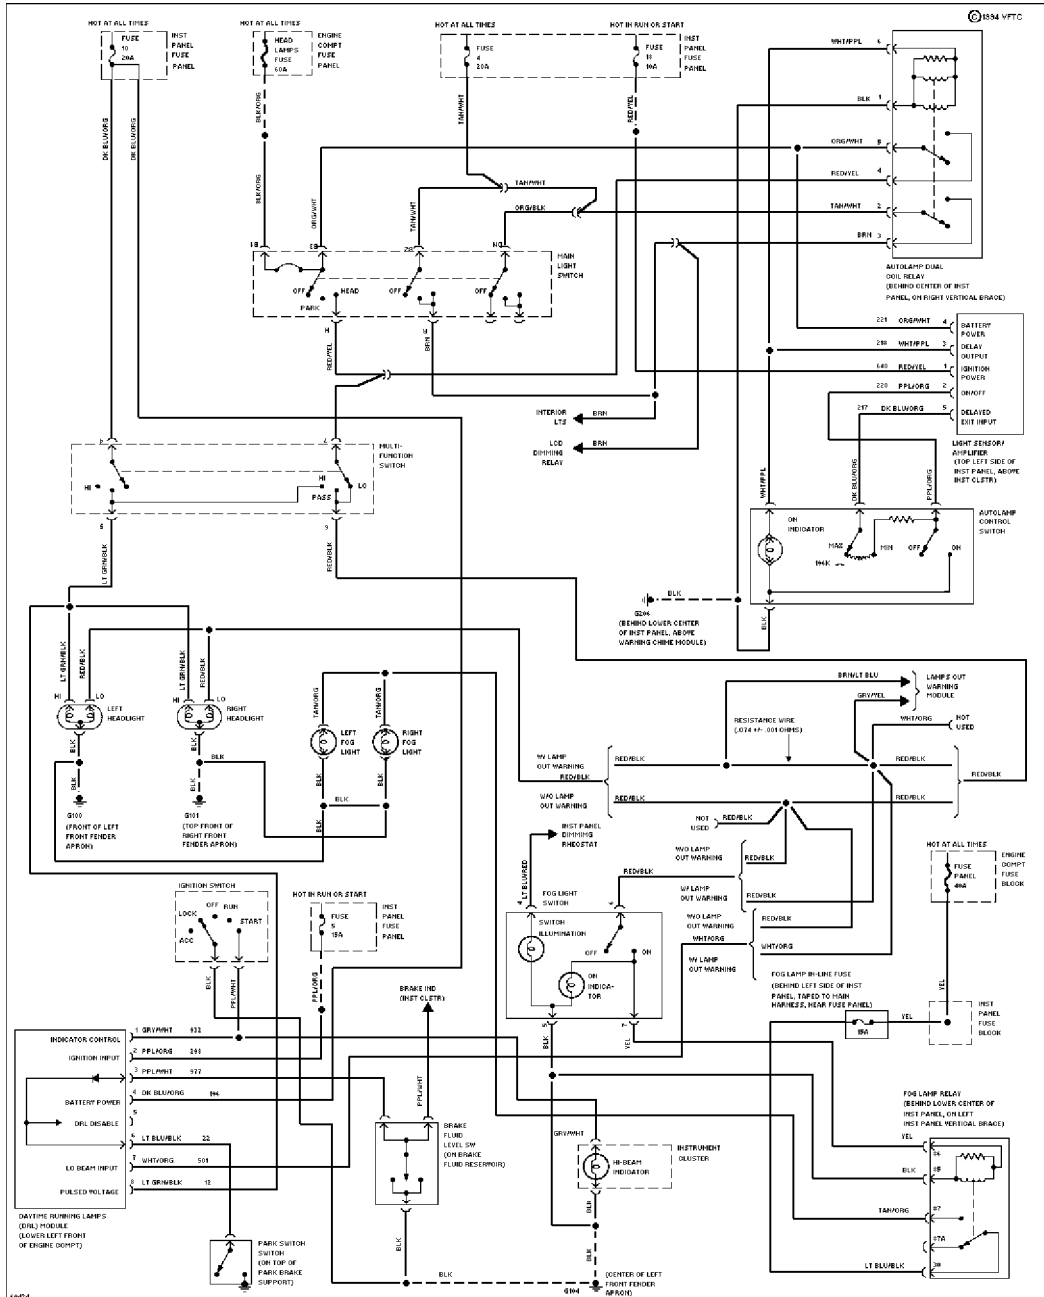

SYSTEM WIRING DIAGRAMS

Selected Block

1994 Ford Taurus

For <http://www.mitchell.narod.ru/>

Copyright © 1997 Mitchell International

Friday, March 02, 2001 09:01PM

HEADLIGHTS

Autolamps Circuit, W/ DRL

SYSTEM WIRING DIAGRAMS

Selected Block (p. 2)

1994 Ford Taurus

For <http://www.mitchell.narod.ru/>

Copyright © 1997 Mitchell International

Friday, March 02, 2001 09:01PM

Autolamps Circuit, W/O DRL

SYSTEM WIRING DIAGRAMS