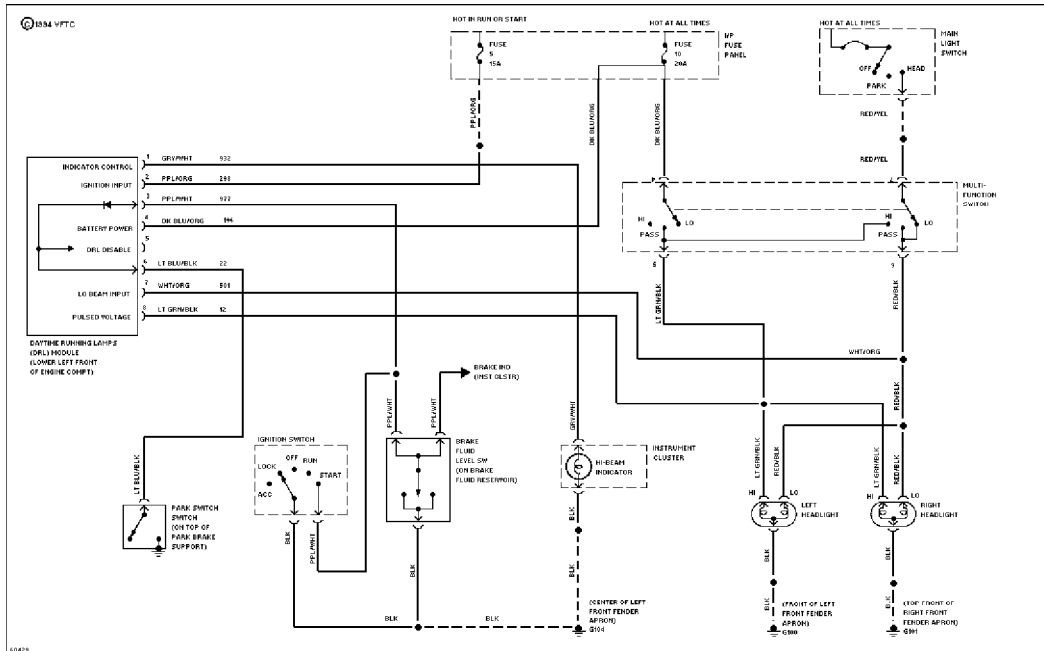

SYSTEM WIRING DIAGRAMS

Selected Block (p. 3)

1994 Ford Taurus

For <http://www.mitchell.narod.ru/>

Copyright © 1997 Mitchell International

Friday, March 02, 2001 09:01PM

Headlamps Circuit, W/ DRL