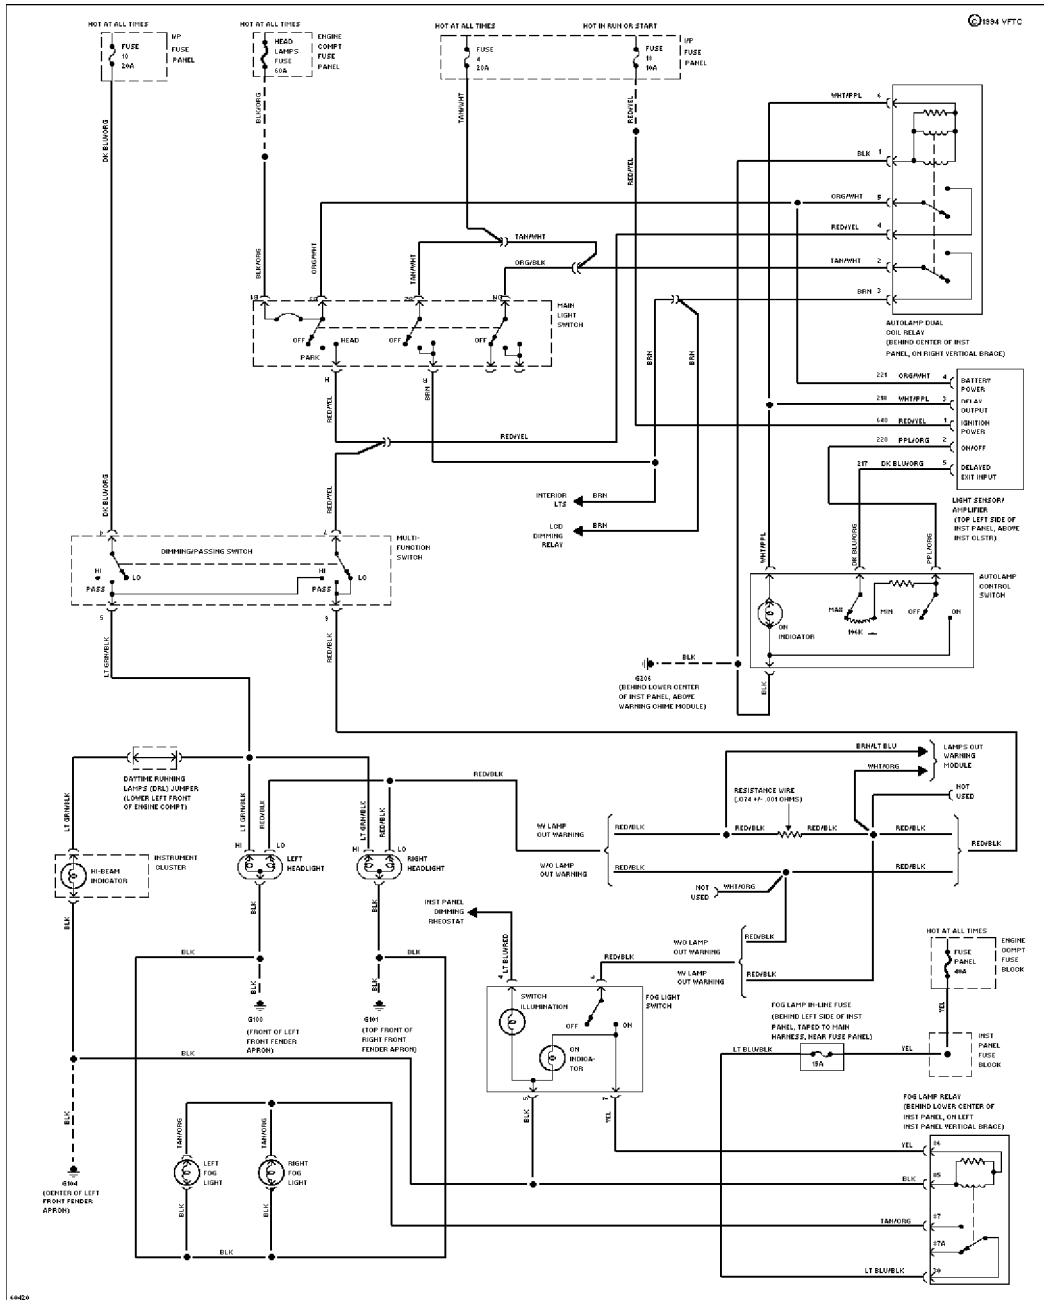

SYSTEM WIRING DIAGRAMS

Selected Block (p. 2)

1994 Ford Taurus

For <http://www.mitchell.narod.ru/>

Copyright © 1997 Mitchell International

Friday, March 02, 2001 09:01PM

Autolamps Circuit, W/O DRL

SYSTEM WIRING DIAGRAMS