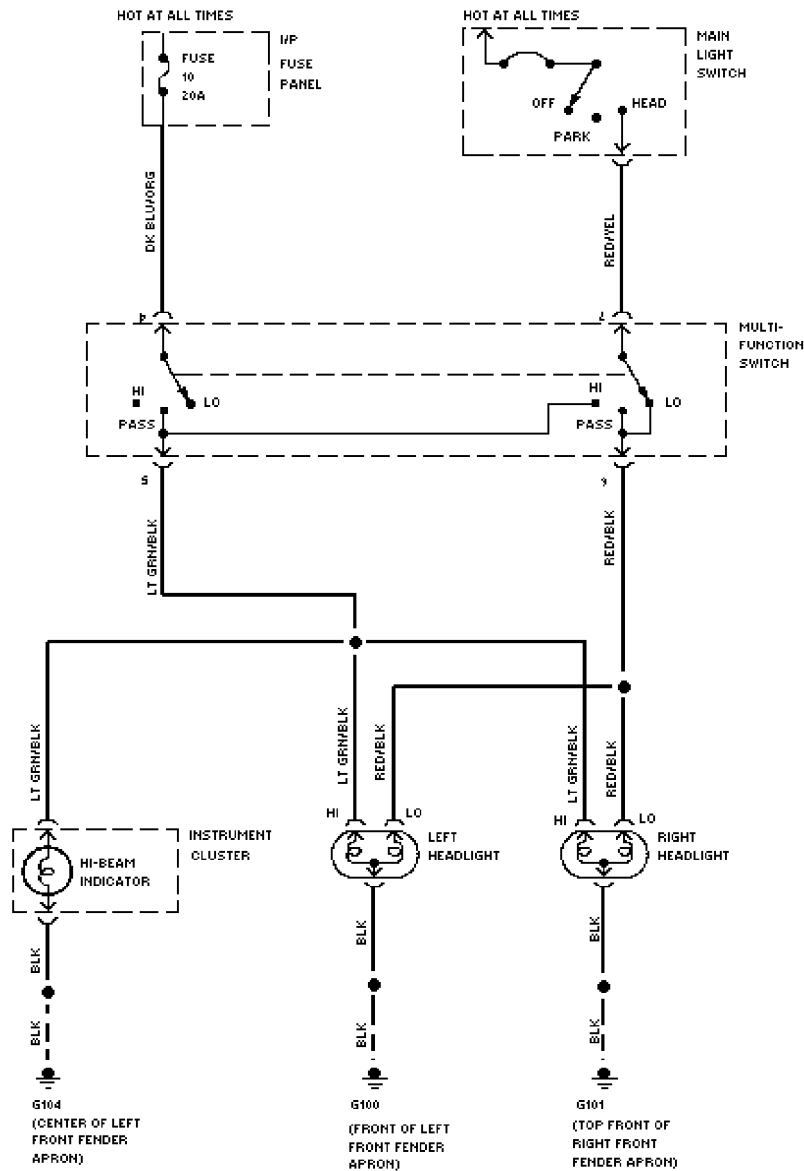

SYSTEM WIRING DIAGRAMS

Selected Block (p. 4)

1994 Ford Taurus

For <http://www.mitchell.narod.ru/>

Copyright © 1997 Mitchell International

Friday, March 02, 2001 09:01PM

60424

Headlamps Circuit, W/O DRL