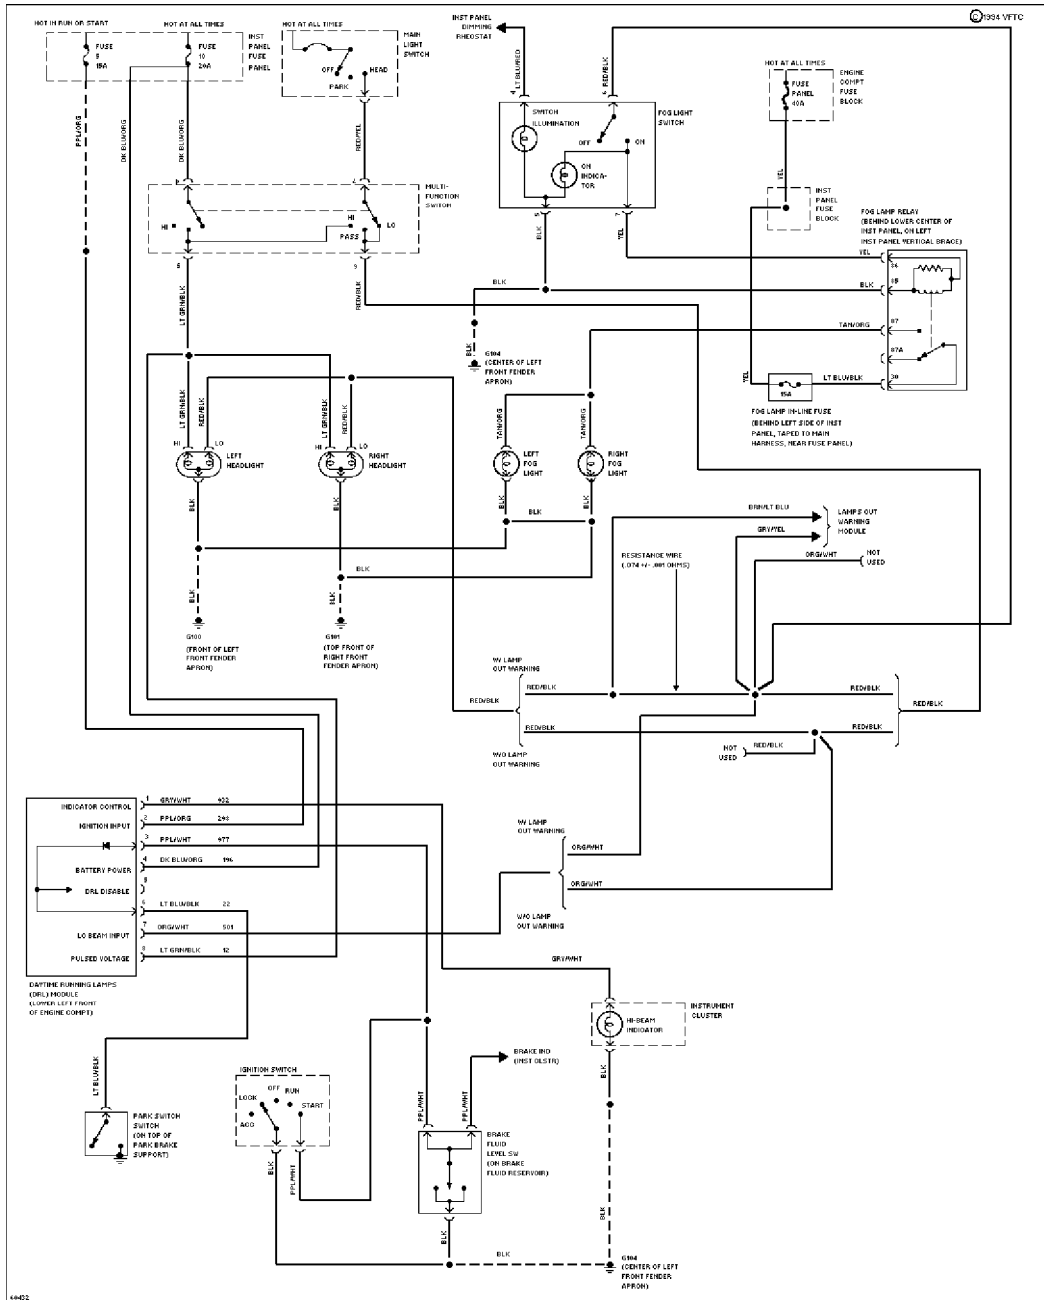

SYSTEM WIRING DIAGRAMS

Selected Block (p. 5)

1994 Ford Taurus

For <http://www.mitchell.narod.ru/>

Copyright © 1997 Mitchell International

Friday, March 02, 2001 09:01PM

Headlamps/Fog Lamps Circuit, W/ DRL