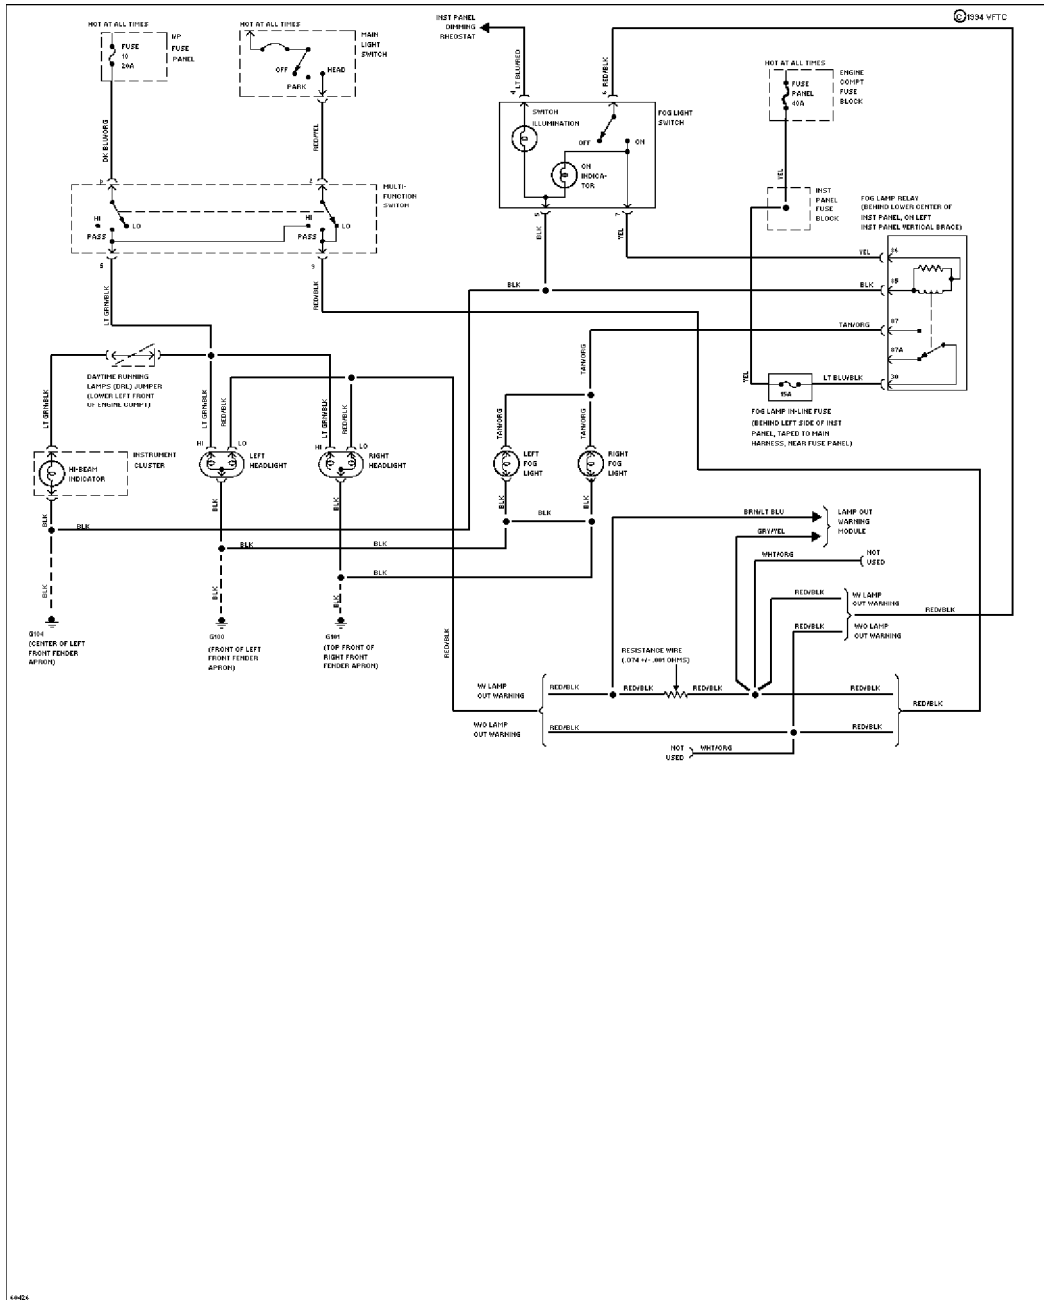

SYSTEM WIRING DIAGRAMS

Selected Block (p. 6)

1994 Ford Taurus

For <http://www.mitchell.narod.ru/>

Copyright © 1997 Mitchell International

Friday, March 02, 2001 09:01PM

Headlamps/Fog Lamps Circuit, W/O DRL

HORN