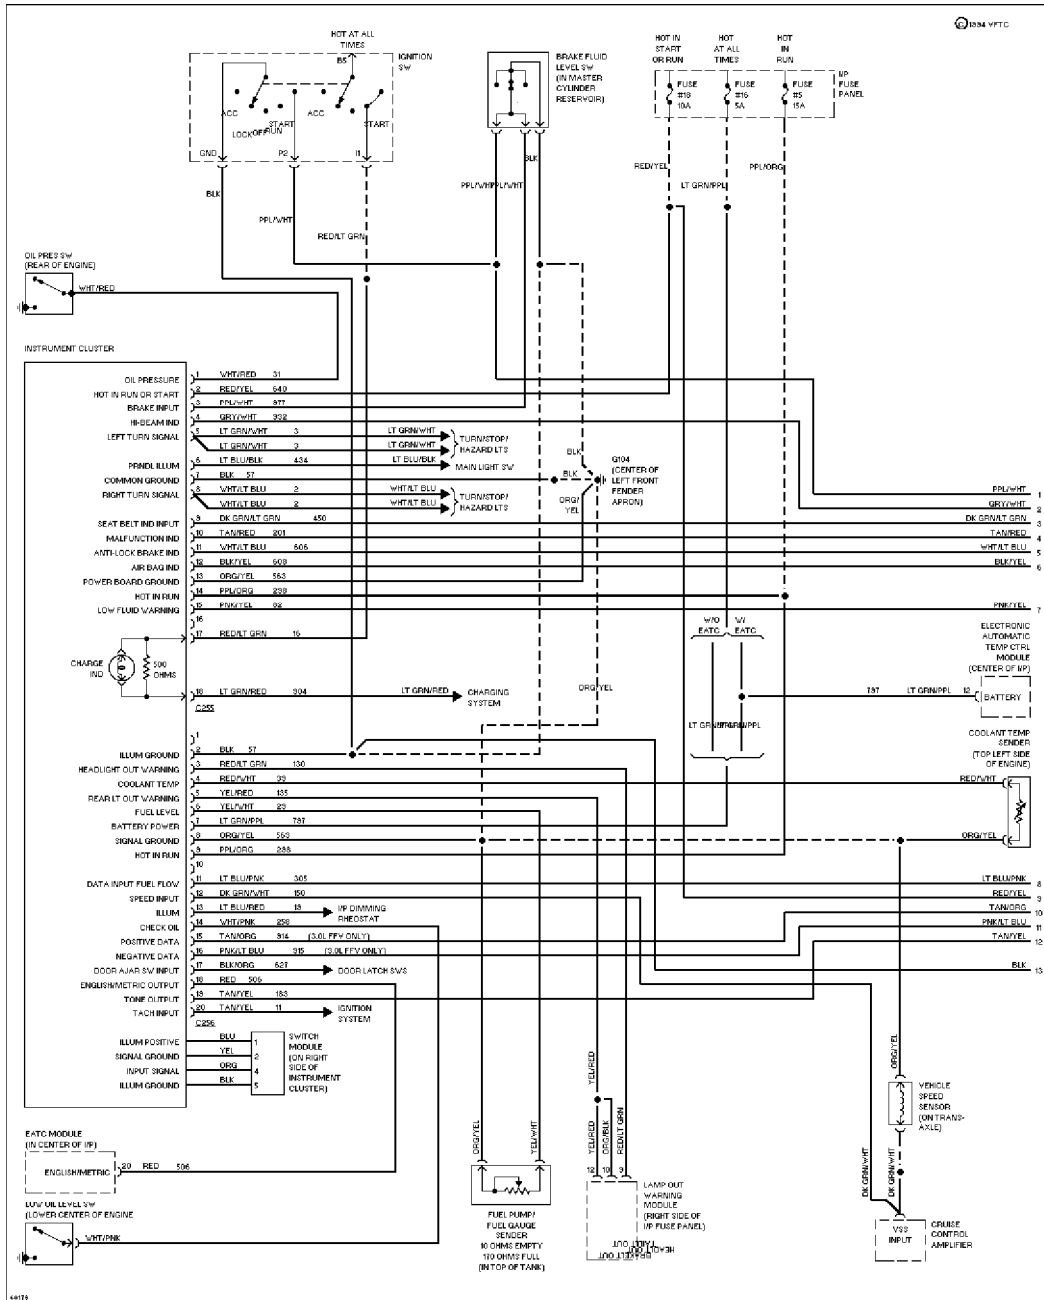

# SYSTEM WIRING DIAGRAMS

## Selected Block (p. 3)

1994 Ford Taurus

For <http://www.mitchell.narod.ru/>

Copyright © 1997 Mitchell International

Friday, March 02, 2001 09:02PM

3.0L Flex Fuel, Electronic Cluster Circuit (1 of 2)