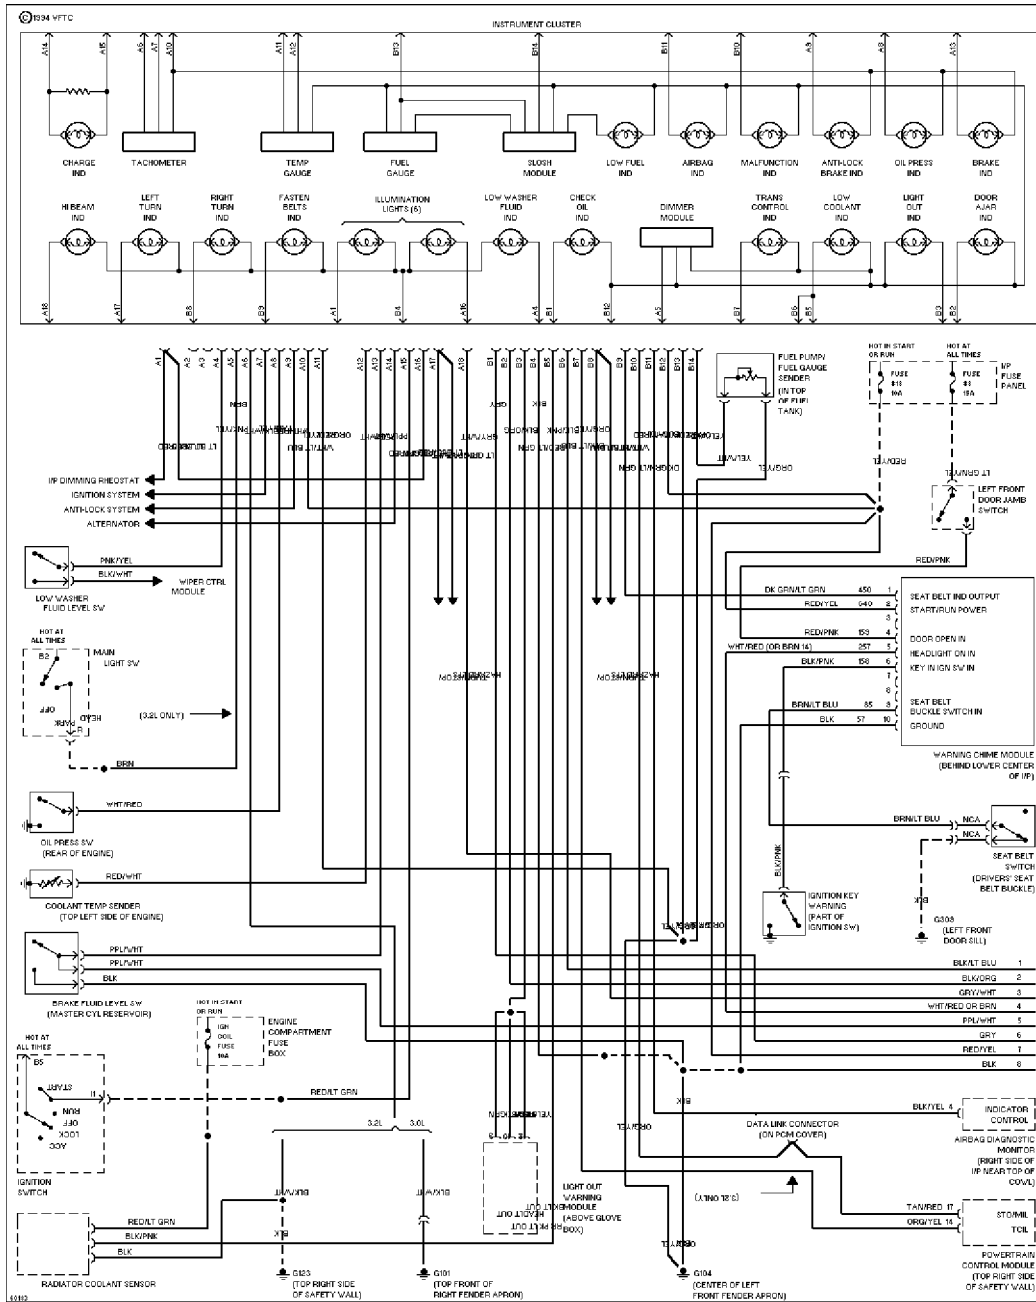

# SYSTEM WIRING DIAGRAMS

## Selected Block (p. 6)

1994 Ford Taurus

For <http://www.mitchell.narod.ru/>

Copyright © 1997 Mitchell International

Friday, March 02, 2001 09:02PM

3.0L SHO, Instrument Cluster Circuit (1 of 2)