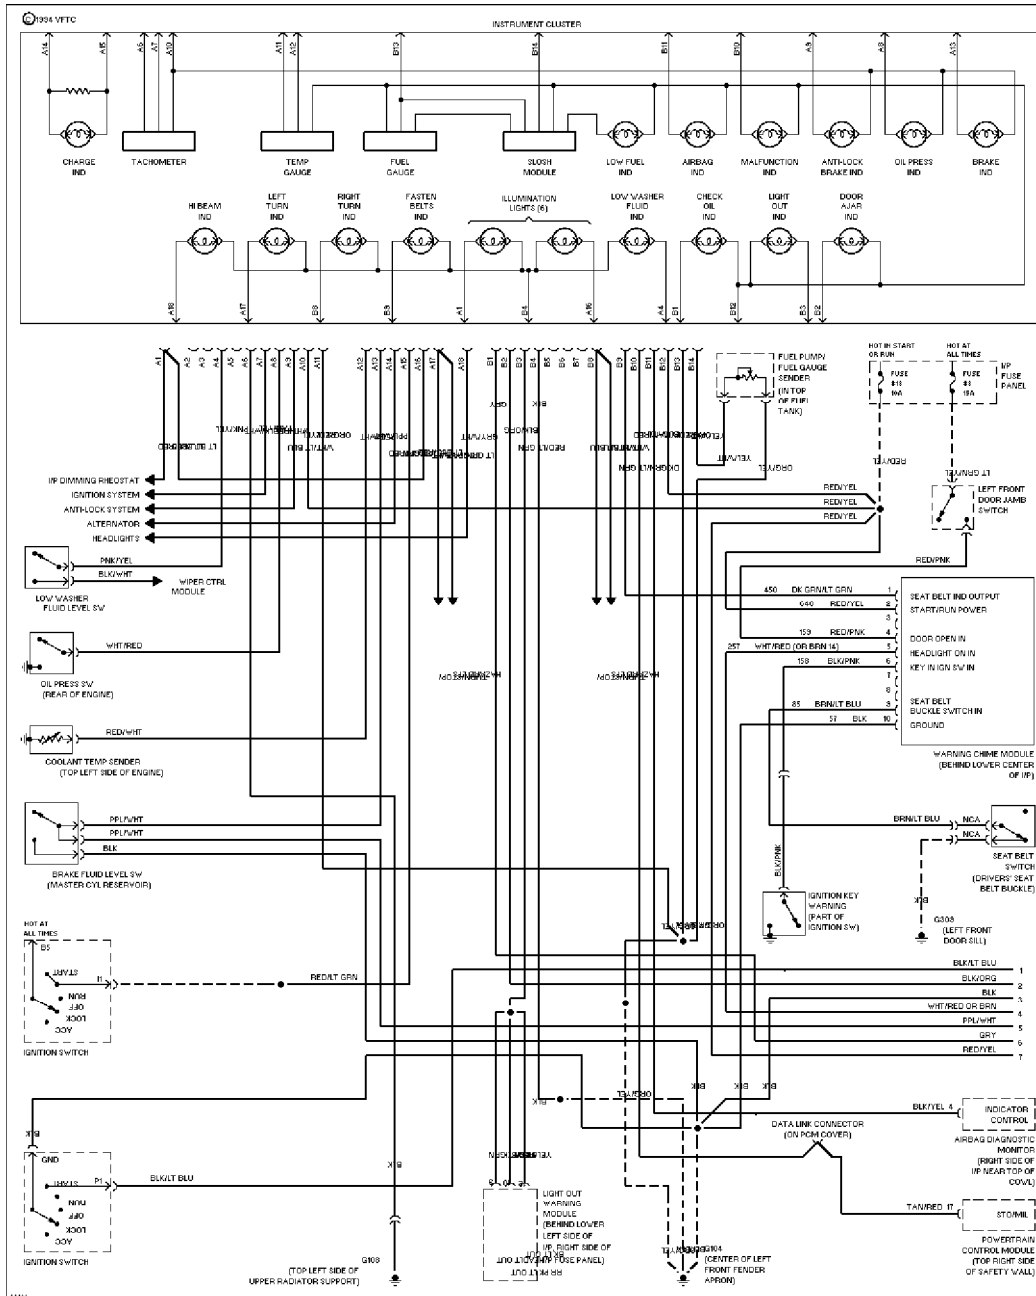

# SYSTEM WIRING DIAGRAMS

### INSTRUMENT CLUSTER

3.0L

3.0L Flex Fuel, Analog Cluster Circuit (1 of 2)

## Selected Block (p. 2)

1994 Ford Taurus

For <http://www.mitchell.narod.ru/>

Copyright © 1997 Mitchell International

Friday, March 02, 2001 09:02PM

3.0L Flex Fuel, Analog Cluster Circuit (2 of 2)