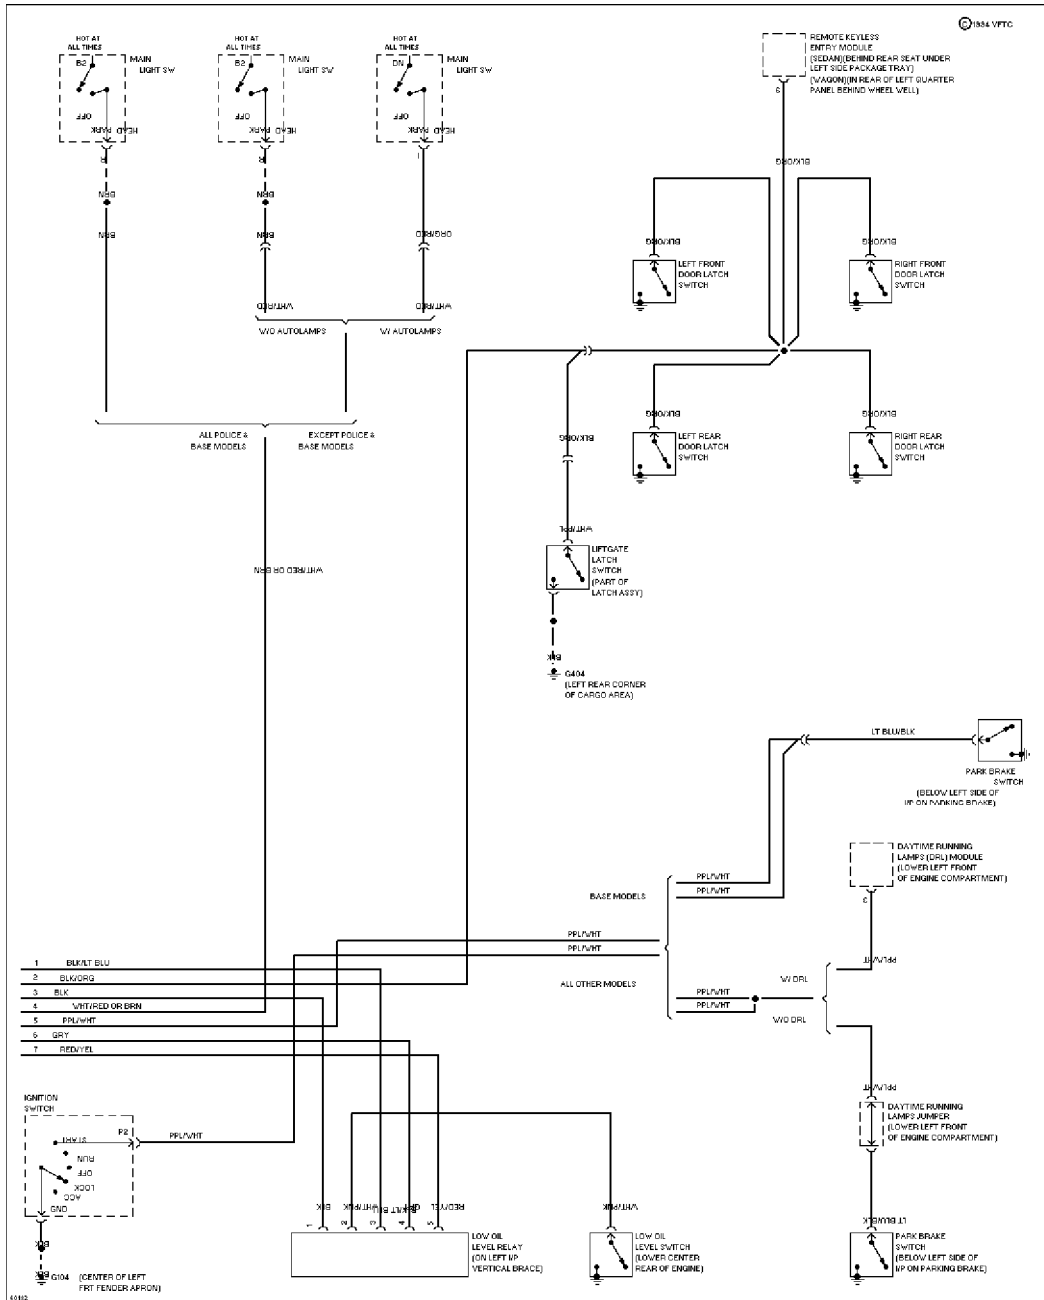

### INSTRUMENT CLUSTER

3.0L

3.0L Flex Fuel, Analog Cluster Circuit (1 of 2)

# SYSTEM WIRING DIAGRAMS

## Selected Block (p. 2)

1994 Ford Taurus

For <http://www.mitchell.narod.ru/>

Copyright © 1997 Mitchell International

Friday, March 02, 2001 09:02PM

3.0L Flex Fuel, Analog Cluster Circuit (2 of 2)