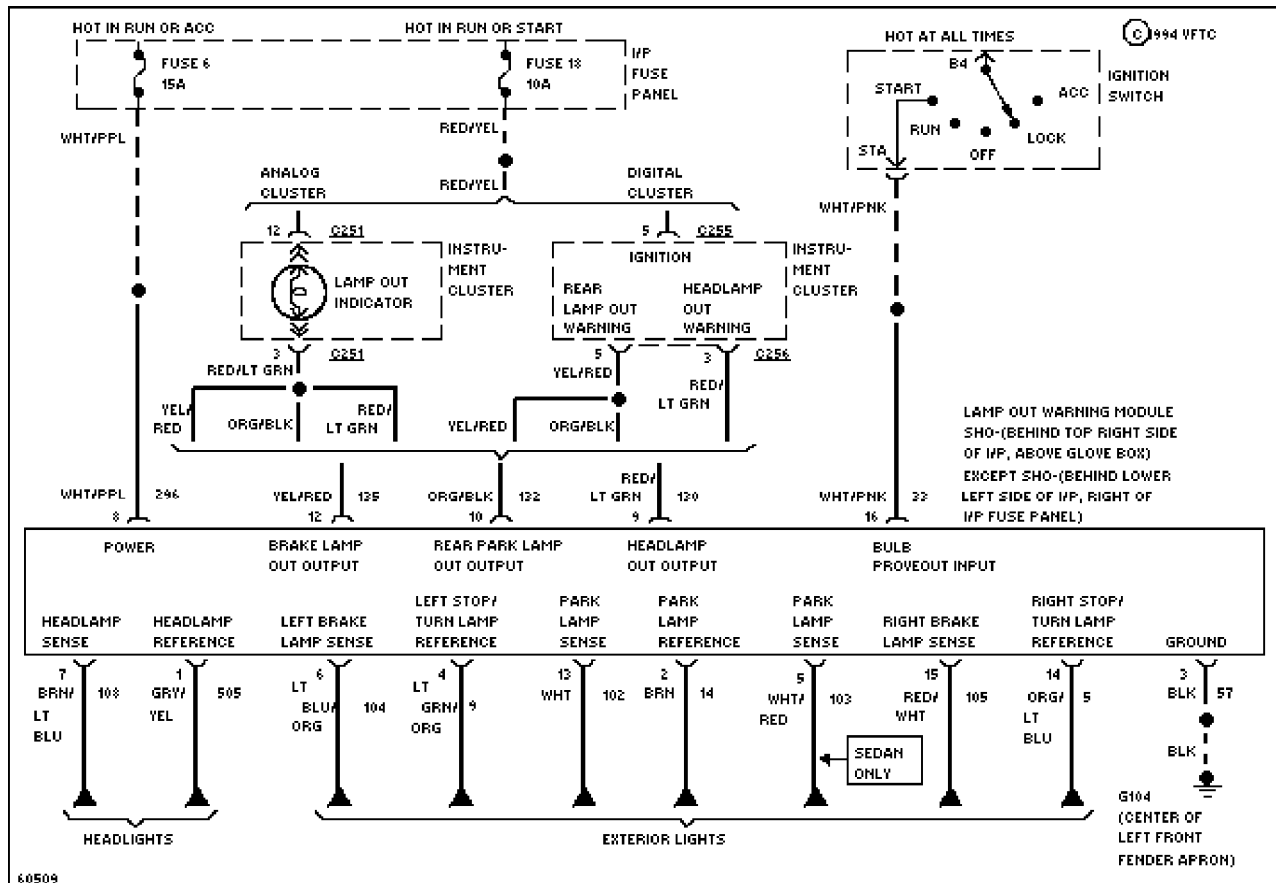

SYSTEM WIRING DIAGRAMS

Selected Block

1994 Ford Taurus

For <http://www.mitchell.narod.ru/>

Copyright © 1997 Mitchell International

Friday, March 02, 2001 09:02PM

3.0L SHO, Instrument Cluster Circuit (2 of 2)

SYSTEM WIRING DIAGRAMS

Selected Block (p. 2)

1994 Ford Taurus

For <http://www.mitchell.narod.ru/>

Copyright © 1997 Mitchell International

Friday, March 02, 2001 09:02PM

3.0L SHO, Lamp Monitor Circuit

SYSTEM WIRING DIAGRAMS