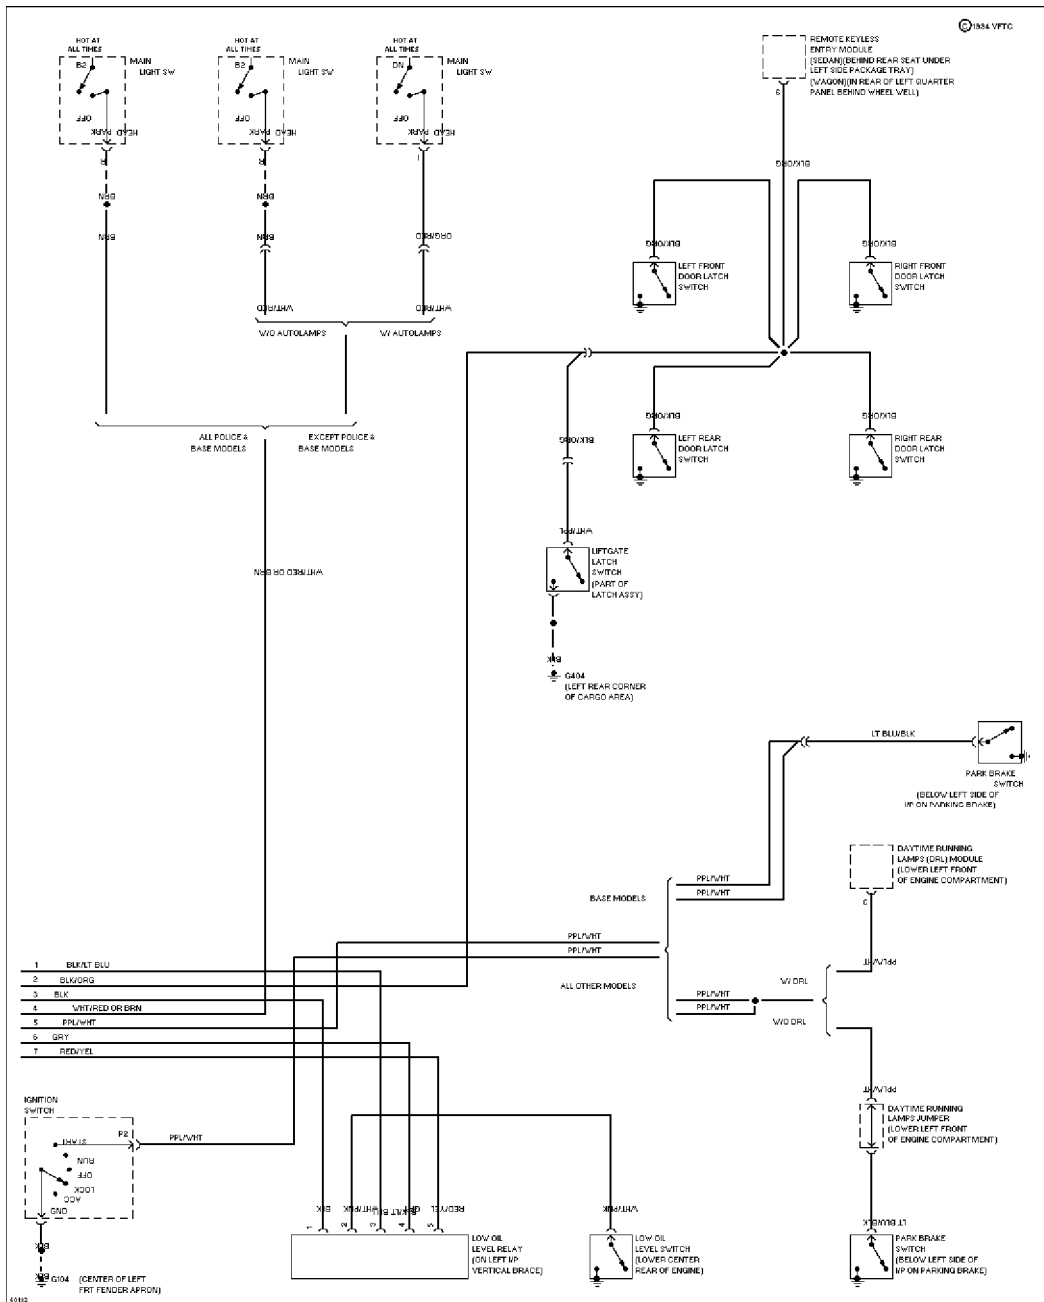

SYSTEM WIRING DIAGRAMS

Selected Block (p. 2)

1994 Ford Taurus

For <http://www.mitchell.narod.ru/>

Copyright © 1997 Mitchell International

Friday, March 02, 2001 09:02PM

3.0L SHO, Lamp Monitor Circuit

SYSTEM WIRING DIAGRAMS

Selected Block (p. 3)

1994 Ford Taurus

For <http://www.mitchell.narod.ru/>

Copyright © 1997 Mitchell International

Friday, March 02, 2001 09:02PM

3.0L, Analog Cluster Circuit (1 of 2)

SYSTEM WIRING DIAGRAMS

Selected Block (p. 4)

1994 Ford Taurus

For <http://www.mitchell.narod.ru/>

Copyright © 1997 Mitchell International

Friday, March 02, 2001 09:02PM

3.0L, Analog Cluster Circuit (2 of 2)

SYSTEM WIRING DIAGRAMS