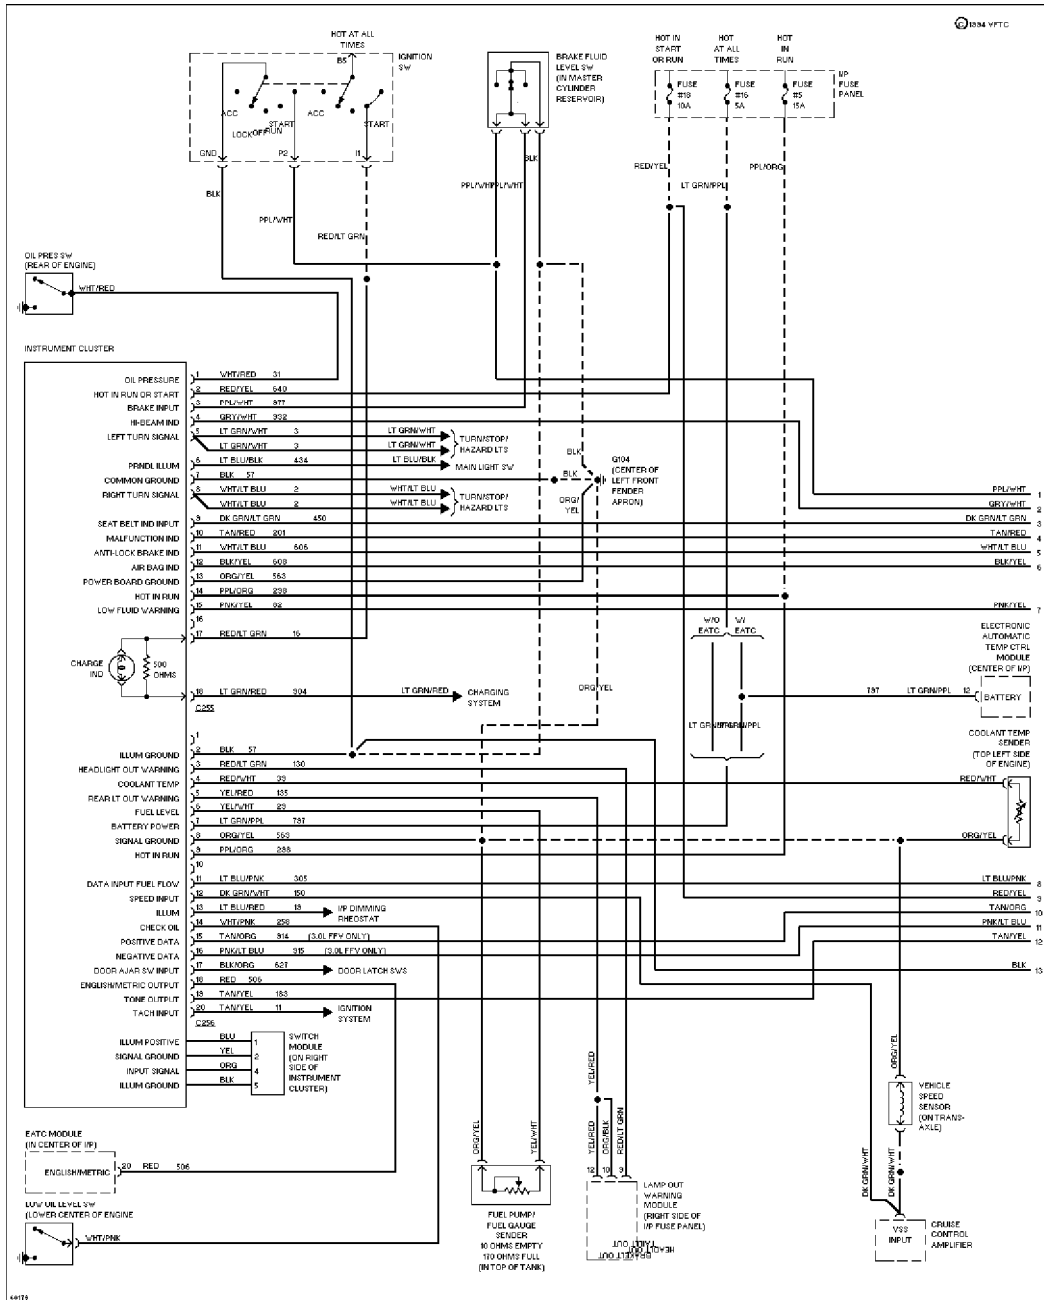

SYSTEM WIRING DIAGRAMS

Selected Block

1994 Ford Taurus

For <http://www.mitchell.narod.ru/>

Copyright © 1997 Mitchell International

Friday, March 02, 2001 09:02PM

3.0L SHO, Instrument Cluster Circuit (2 of 2)

Selected Block (p. 4)

1994 Ford Taurus

For <http://www.mitchell.narod.ru/>

Copyright © 1997 Mitchell International

Friday, March 02, 2001 09:02PM

3.0L, Analog Cluster Circuit (2 of 2)

SYSTEM WIRING DIAGRAMS

Selected Block (p. 5)

1994 Ford Taurus

For <http://www.mitchell.narod.ru/>

Copyright © 1997 Mitchell International

Friday, March 02, 2001 09:02PM

3.0L, Electronic Cluster Circuit (1 of 2)

SYSTEM WIRING DIAGRAMS

Selected Block (p. 6)

1994 Ford Taurus

For <http://www.mitchell.narod.ru/>

Copyright © 1997 Mitchell International

Friday, March 02, 2001 09:02PM

3.0L, Electronic Cluster Circuit (2 of 2)

SYSTEM WIRING DIAGRAMS