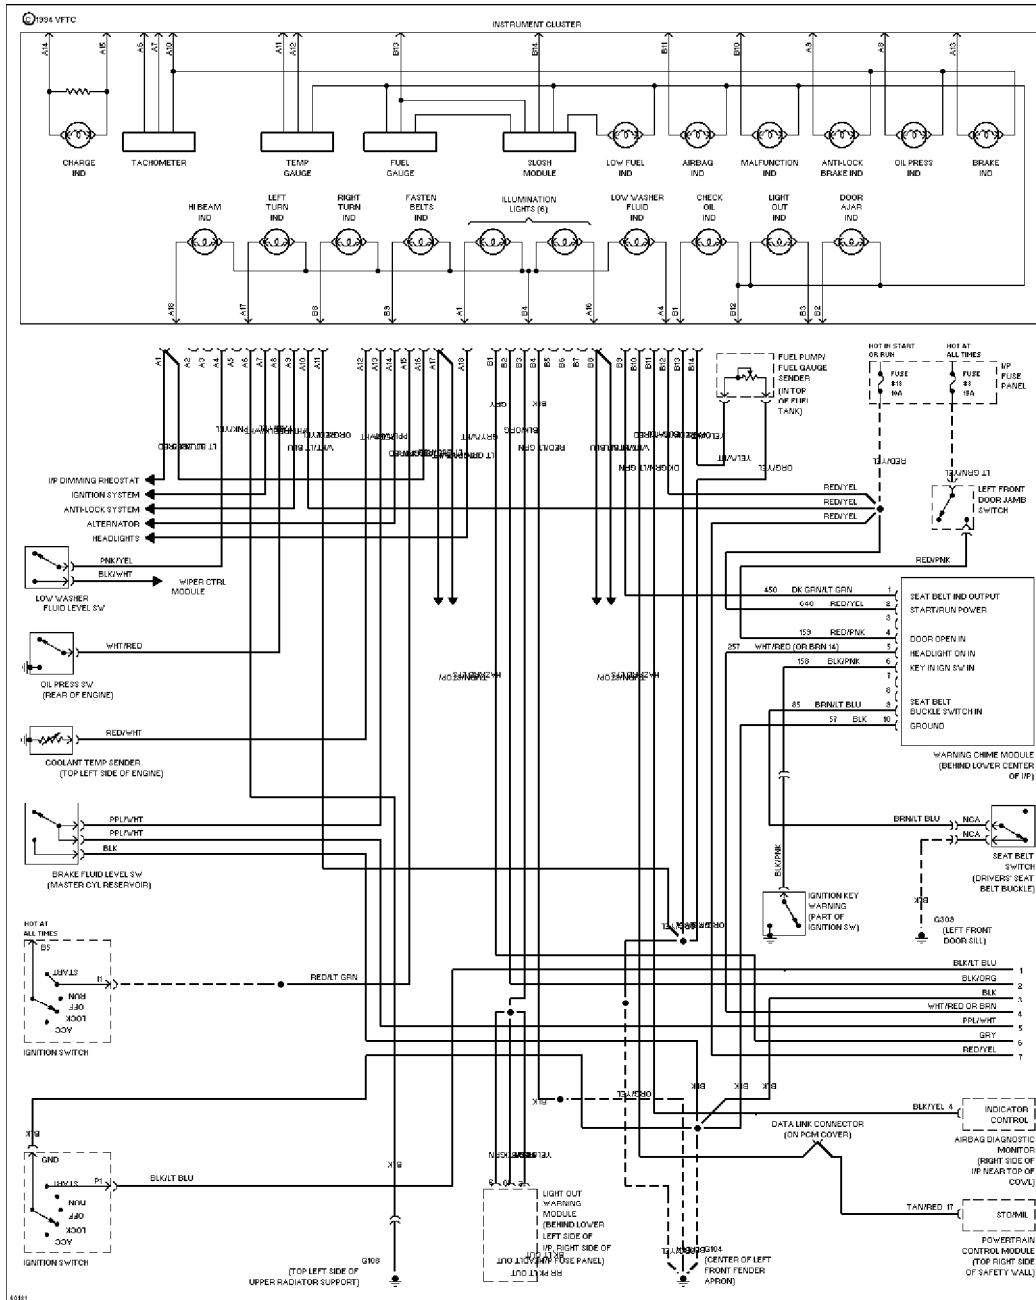

SYSTEM WIRING DIAGRAMS

Selected Block

1994 Ford Taurus

For <http://www.mitchell.narod.ru/>

Copyright © 1997 Mitchell International

Friday, March 02, 2001 09:02PM

3.0L SHO, Instrument Cluster Circuit (2 of 2)

SYSTEM WIRING DIAGRAMS

Selected Block (p. 2)

1994 Ford Taurus

For <http://www.mitchell.narod.ru/>

Copyright © 1997 Mitchell International

Friday, March 02, 2001 09:02PM

3.0L SHO, Lamp Monitor Circuit

SYSTEM WIRING DIAGRAMS

Selected Block (p. 3)

1994 Ford Taurus

For <http://www.mitchell.narod.ru/>

Copyright © 1997 Mitchell International

Friday, March 02, 2001 09:02PM

3.0L, Analog Cluster Circuit (1 of 2)

SYSTEM WIRING DIAGRAMS