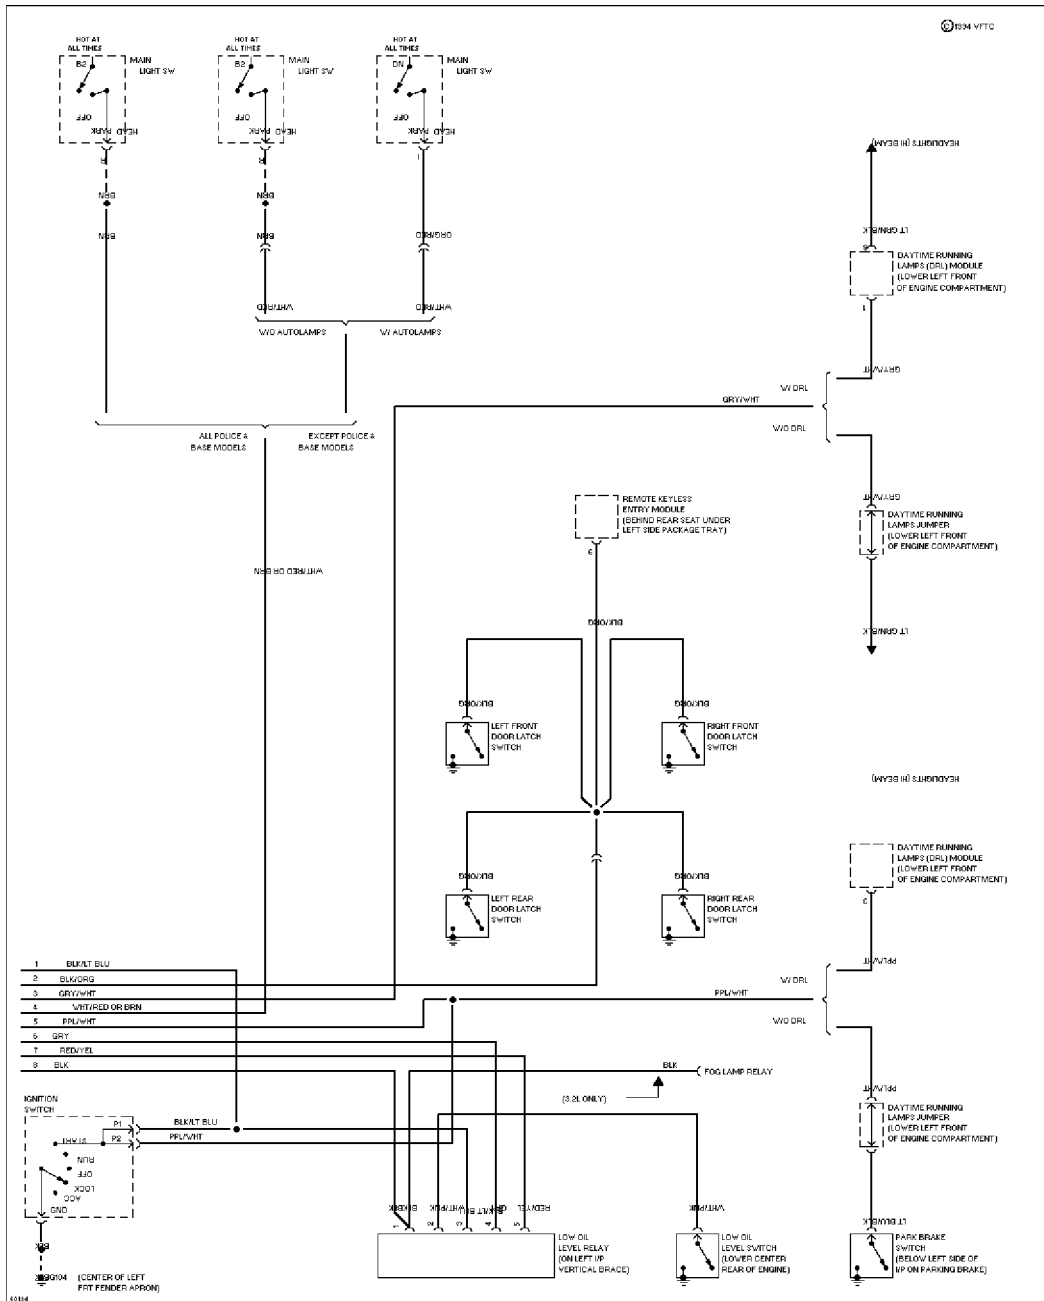

SYSTEM WIRING DIAGRAMS

Selected Block

1994 Ford Taurus

For <http://www.mitchell.narod.ru/>

Copyright © 1997 Mitchell International

Friday, March 02, 2001 09:02PM

3.0L SHO, Instrument Cluster Circuit (2 of 2)

SYSTEM WIRING DIAGRAMS

Selected Block (p. 2)

1994 Ford Taurus

For <http://www.mitchell.narod.ru/>

Copyright © 1997 Mitchell International

Friday, March 02, 2001 09:02PM

3.0L SHO, Lamp Monitor Circuit

SYSTEM WIRING DIAGRAMS