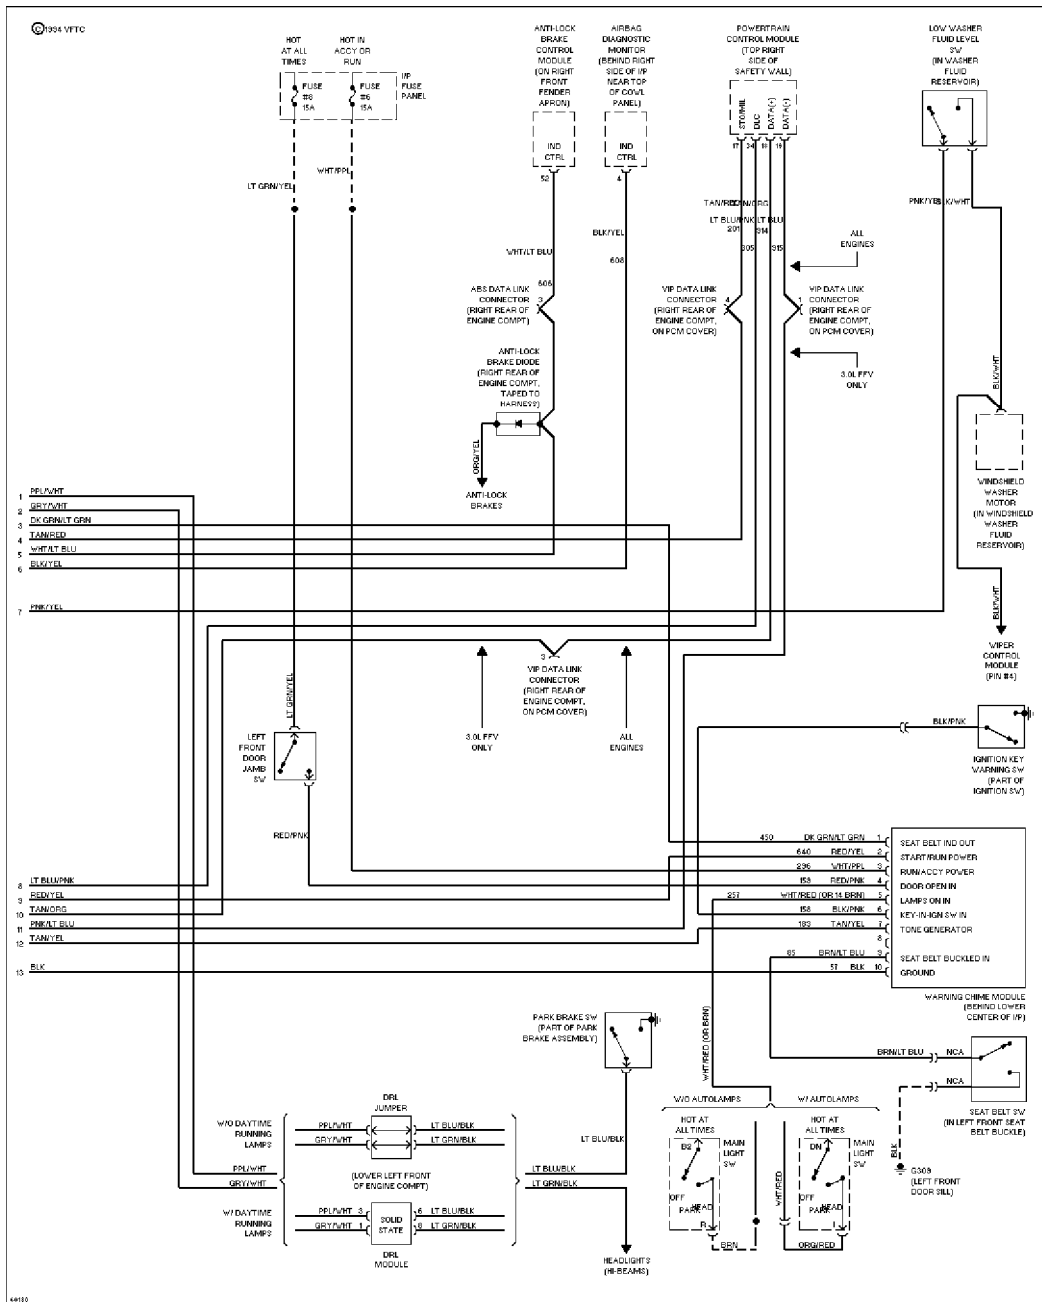

Selected Block (p. 5)

1994 Ford Taurus

For <http://www.mitchell.narod.ru/>

Copyright © 1997 Mitchell International

Friday, March 02, 2001 09:02PM

3.0L, Electronic Cluster Circuit (1 of 2)

SYSTEM WIRING DIAGRAMS

Selected Block (p. 6)

1994 Ford Taurus

For <http://www.mitchell.narod.ru/>

Copyright © 1997 Mitchell International

Friday, March 02, 2001 09:02PM

3.0L, Electronic Cluster Circuit (2 of 2)

SYSTEM WIRING DIAGRAMS

Selected Block (p. 7)

1994 Ford Taurus

For <http://www.mitchell.narod.ru/>

Copyright © 1997 Mitchell International

Friday, March 02, 2001 09:02PM

3.0L, Lamp Monitor Circuit