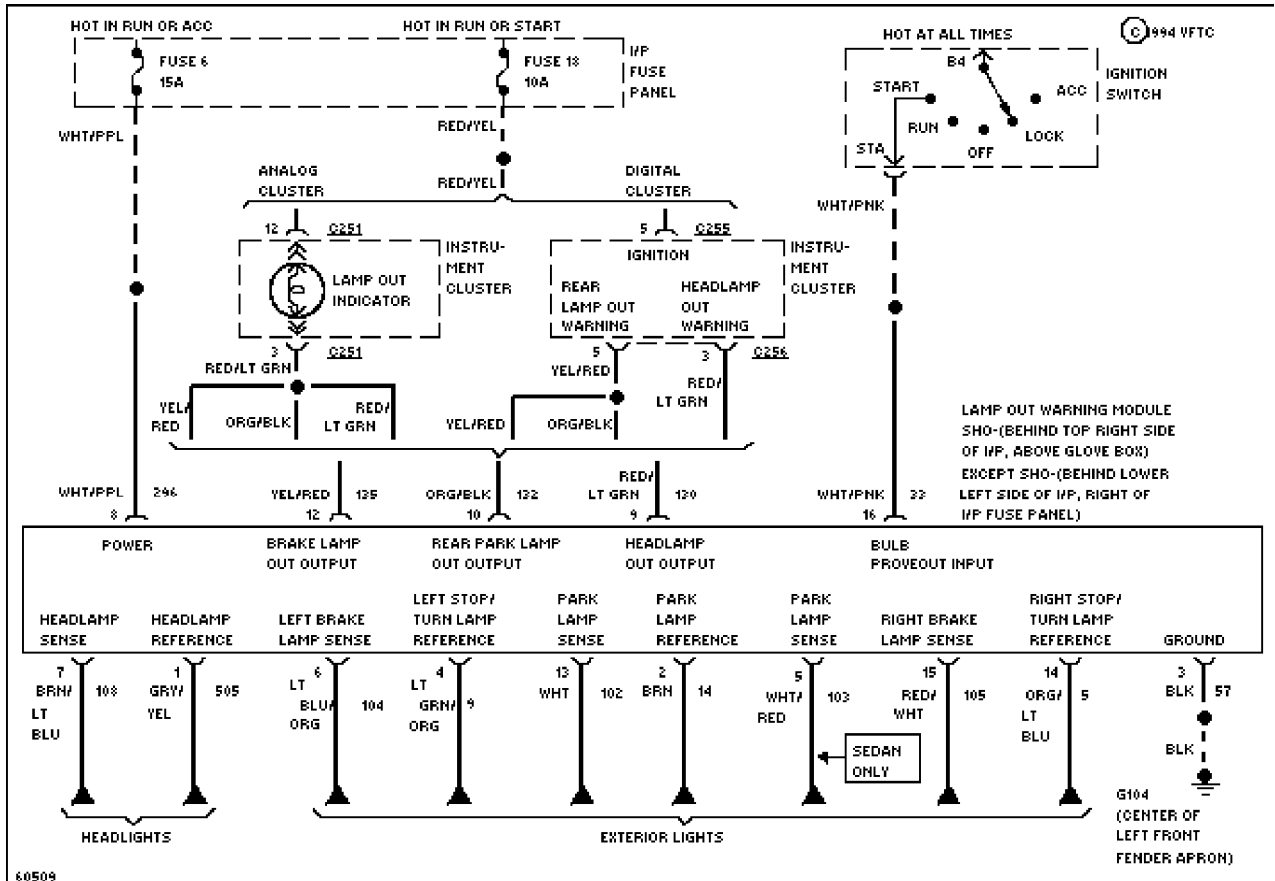

Selected Block (p. 6)

1994 Ford Taurus

For <http://www.mitchell.narod.ru/>

Copyright © 1997 Mitchell International

Friday, March 02, 2001 09:02PM

3.0L, Electronic Cluster Circuit (2 of 2)

SYSTEM WIRING DIAGRAMS

Selected Block (p. 7)

1994 Ford Taurus

For <http://www.mitchell.narod.ru/>

Copyright © 1997 Mitchell International

Friday, March 02, 2001 09:02PM

3.0L, Lamp Monitor Circuit