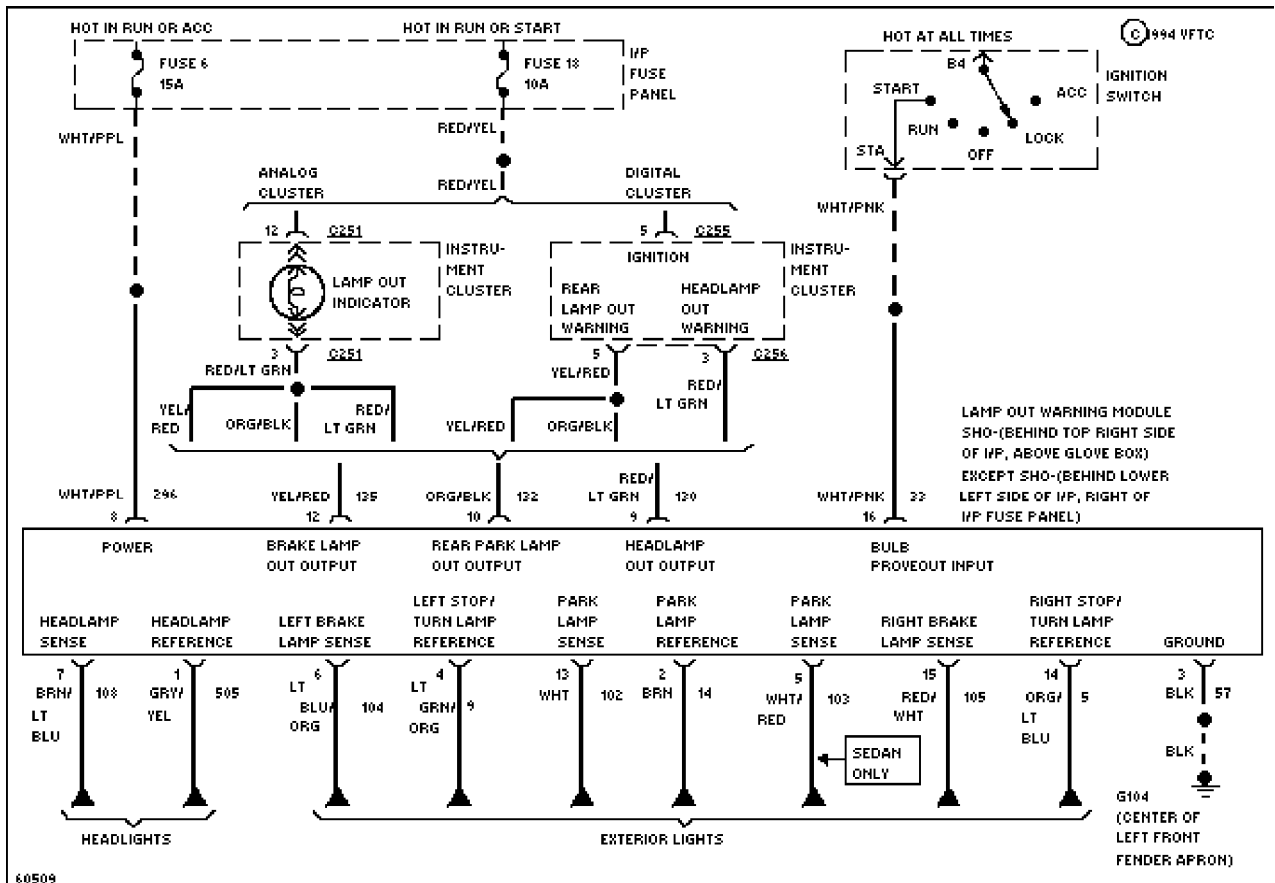

SYSTEM WIRING DIAGRAMS

Selected Block (p. 3)

1994 Ford Taurus

For <http://www.mitchell.narod.ru/>

Copyright © 1997 Mitchell International

Friday, March 02, 2001 09:02PM

3.2L SHO, Lamp Monitor Circuit