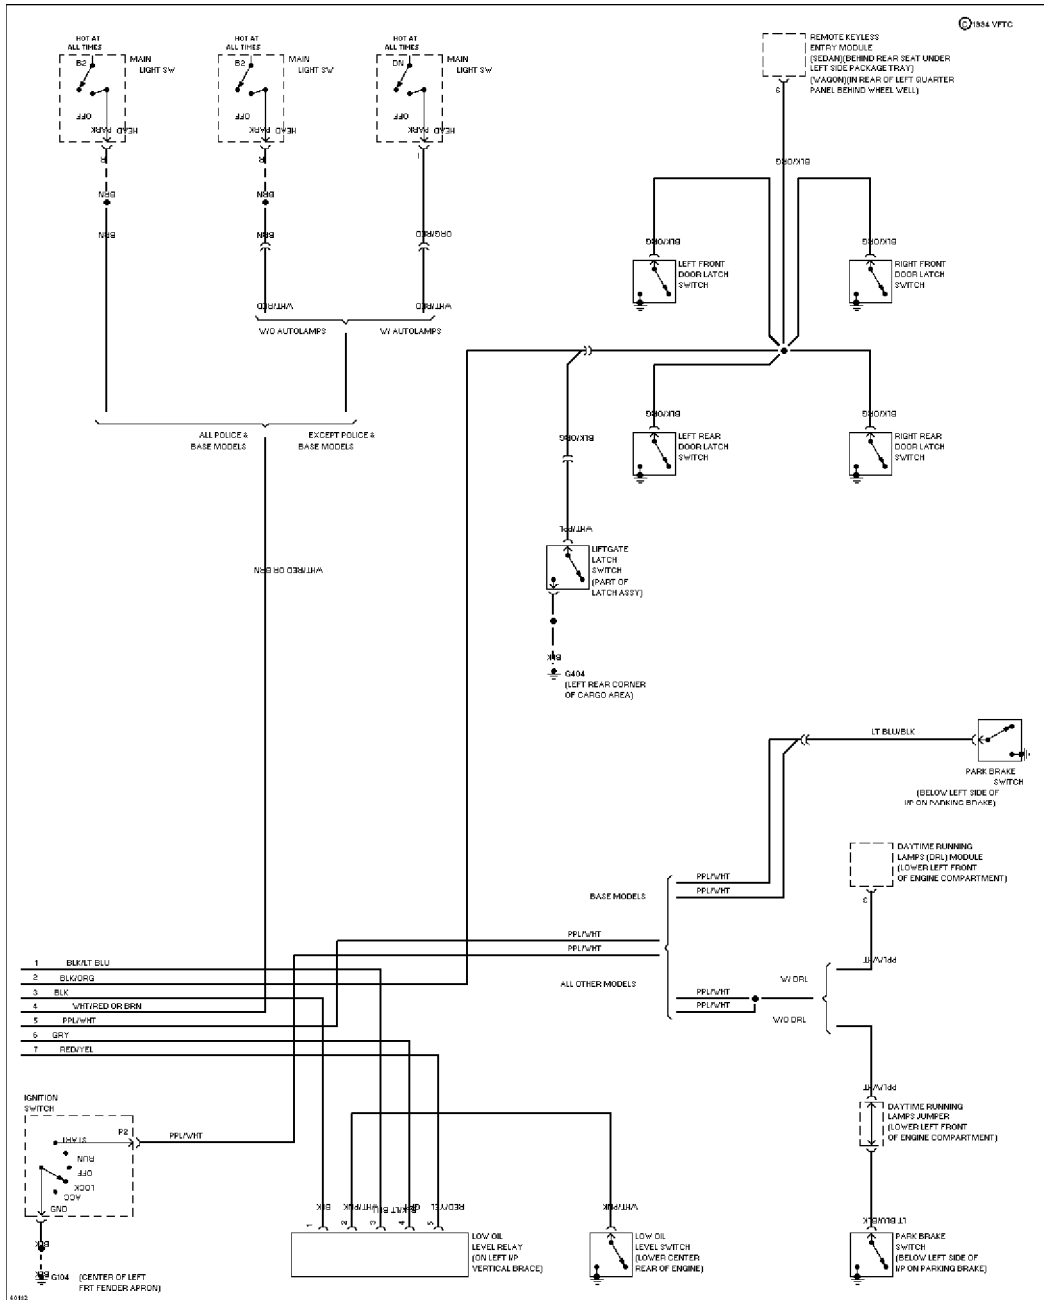

# SYSTEM WIRING DIAGRAMS

## Selected Block (p. 2)

1994 Ford Taurus

For <http://www.mitchell.narod.ru/>

Copyright © 1997 Mitchell International

Friday, March 02, 2001 09:02PM

3.8L, Analog Cluster Circuit (2 of 2)

## Selected Block (p. 5)

1994 Ford Taurus

For <http://www.mitchell.narod.ru/>

Copyright © 1997 Mitchell International

Friday, March 02, 2001 09:02PM

3.8L, Lamp Monitor Circuit