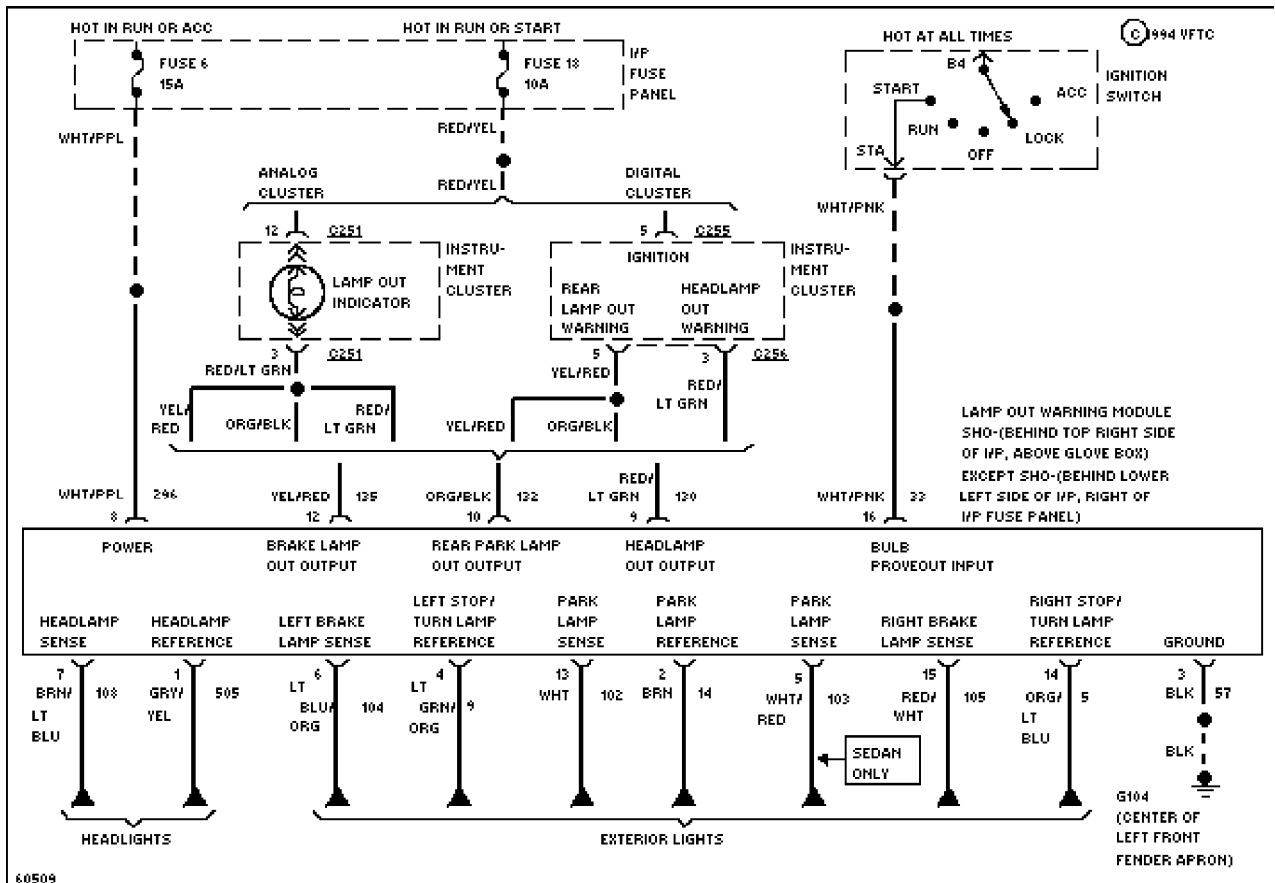

# SYSTEM WIRING DIAGRAMS

## Selected Block (p. 2)

1994 Ford Taurus

For <http://www.mitchell.narod.ru/>

Copyright © 1997 Mitchell International

Friday, March 02, 2001 09:02PM

3.8L, Analog Cluster Circuit (2 of 2)

## Selected Block (p. 5)

1994 Ford Taurus

For <http://www.mitchell.narod.ru/>

Copyright © 1997 Mitchell International

Friday, March 02, 2001 09:02PM

3.8L, Lamp Monitor Circuit