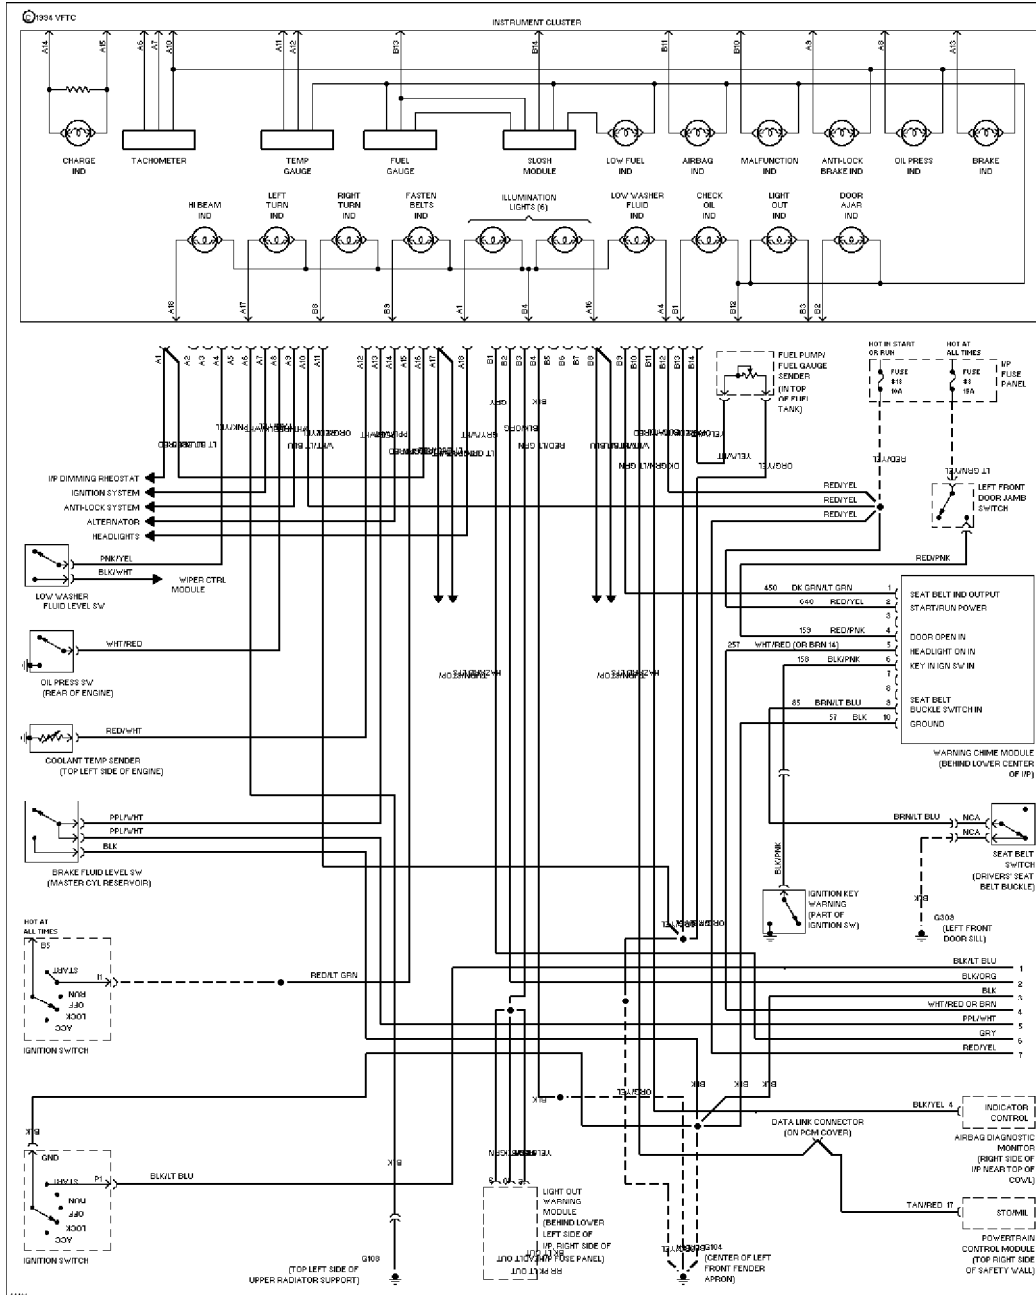

# SYSTEM WIRING DIAGRAMS

## Selected Block

1994 Ford Taurus

For <http://www.mitchell.narod.ru/>

Copyright © 1997 Mitchell International

Friday, March 02, 2001 09:02PM

3.8L

3.8L, Analog Cluster Circuit (1 of 2)

## Selected Block (p. 2)

1994 Ford Taurus

For <http://www.mitchell.narod.ru/>

Copyright © 1997 Mitchell International

Friday, March 02, 2001 09:02PM

3.8L, Analog Cluster Circuit (2 of 2)