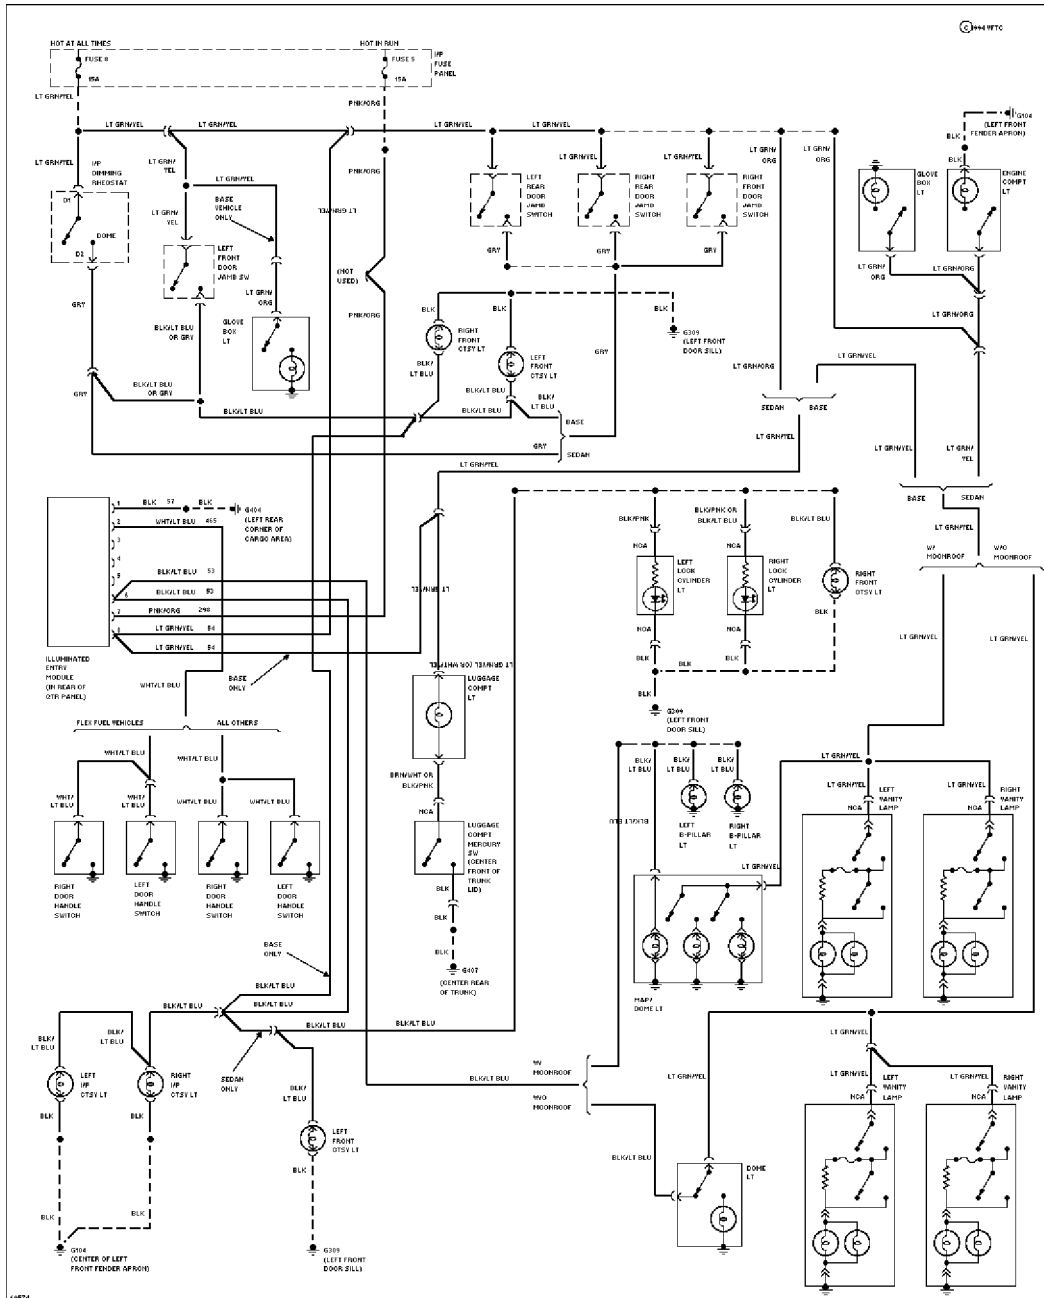

SYSTEM WIRING DIAGRAMS

Selected Block (p. 2)

1994 Ford Taurus

For <http://www.mitchell.narod.ru/>

Copyright © 1997 Mitchell International

Friday, March 02, 2001 09:03PM

Courtesy Lamps Circuit, Sedan W/O Remote/Keyless Entry

SYSTEM WIRING DIAGRAMS

Selected Block (p. 5)

1994 Ford Taurus

For <http://www.mitchell.narod.ru/>

Copyright © 1997 Mitchell International

Friday, March 02, 2001 09:03PM

Power Antenna Circuit