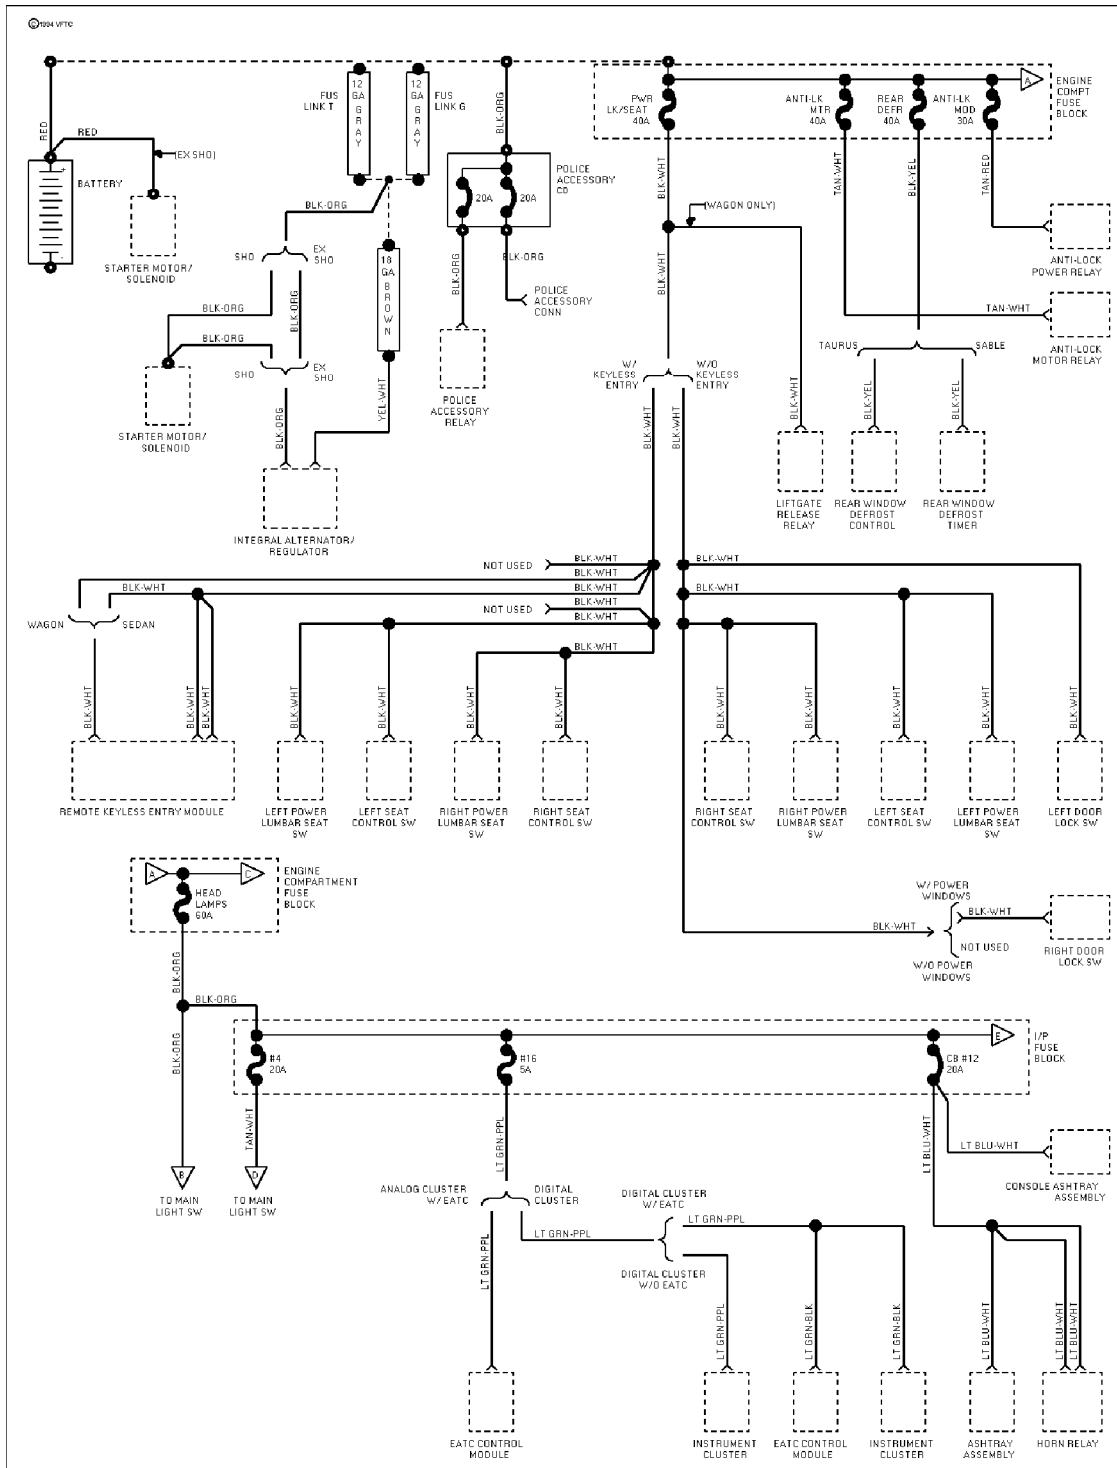

SYSTEM WIRING DIAGRAMS

Selected Block

1994 Ford Taurus

For <http://www.mitchell.narod.ru/>

Copyright © 1997 Mitchell International

Friday, March 02, 2001 09:03PM

POWER DISTRIBUTION

Power Distribution Circuit (1 of 6)

SYSTEM WIRING DIAGRAMS

Selected Block (p. 2)

1994 Ford Taurus

For <http://www.mitchell.narod.ru/>

Copyright © 1997 Mitchell International

Friday, March 02, 2001 09:03PM

Power Distribution Circuit (2 of 6)

SYSTEM WIRING DIAGRAMS

Selected Block (p. 3)

1994 Ford Taurus

For <http://www.mitchell.narod.ru/>

Copyright © 1997 Mitchell International

Friday, March 02, 2001 09:03PM

Power Distribution Circuit (3 of 6)

SYSTEM WIRING DIAGRAMS

Selected Block (p. 5)