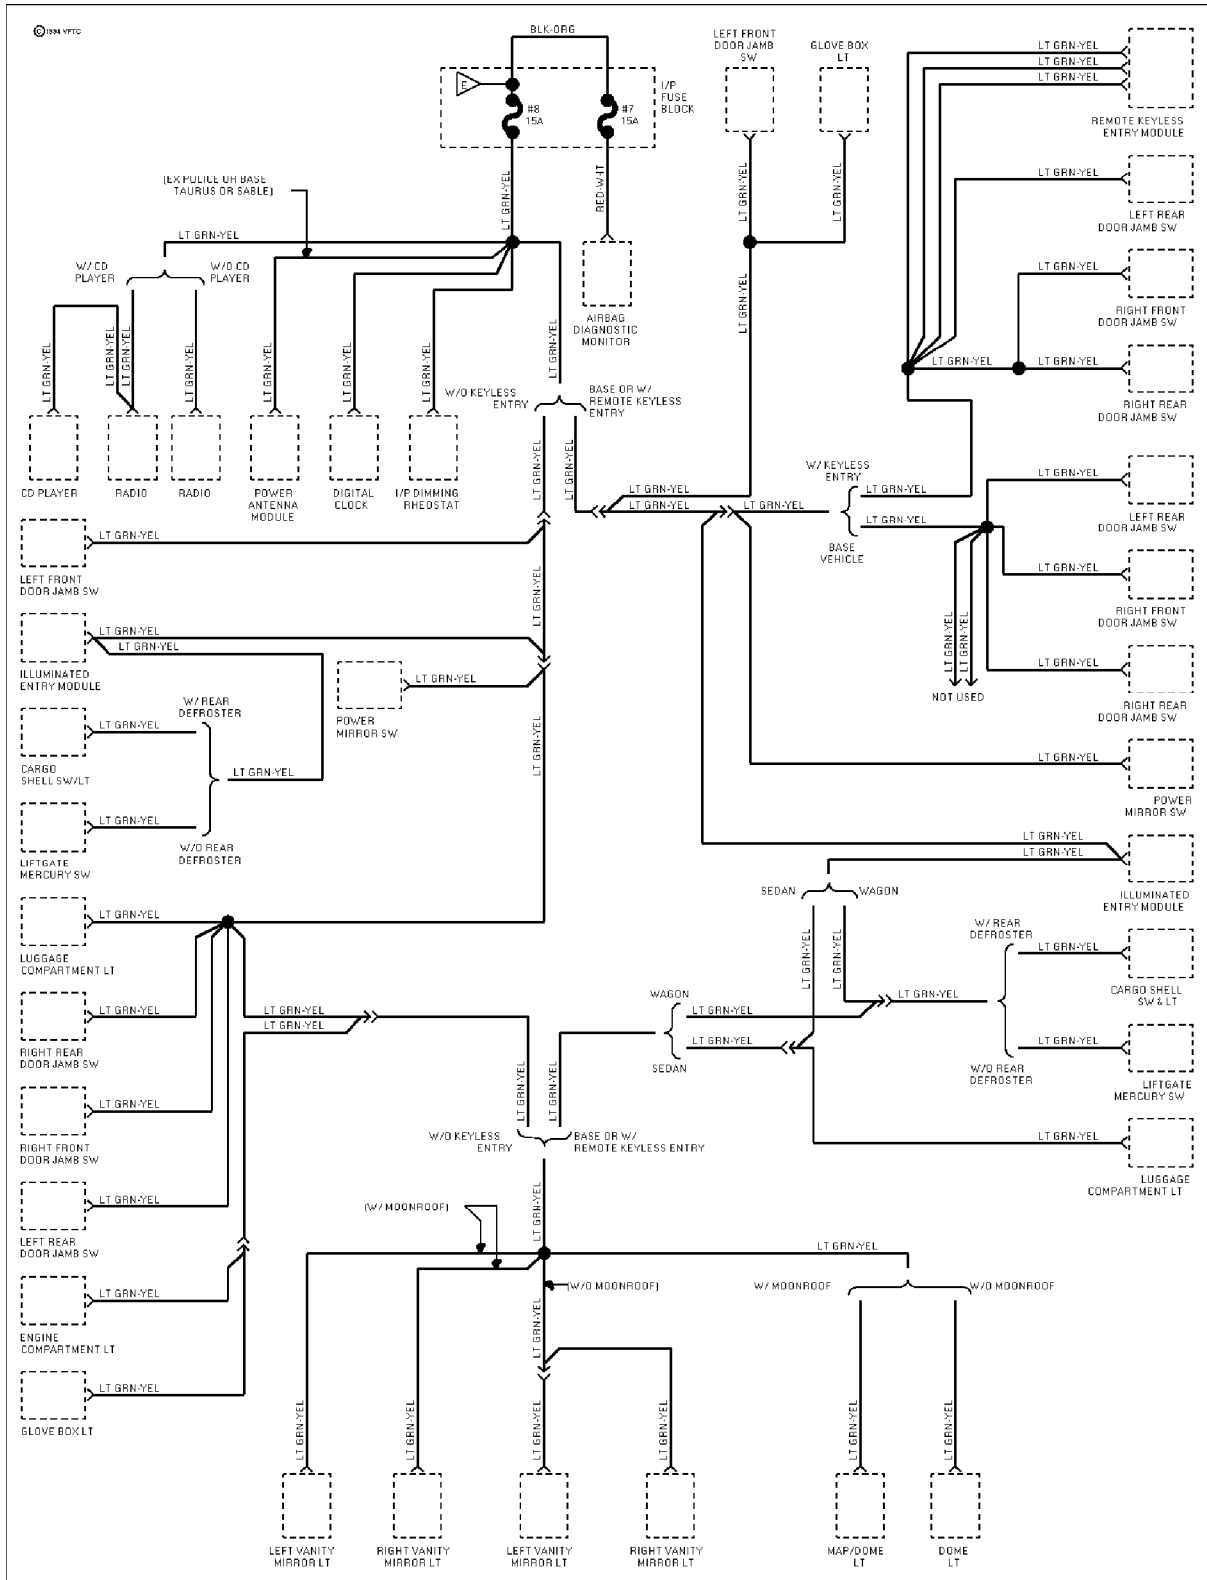

SYSTEM WIRING DIAGRAMS

Selected Block

1994 Ford Taurus

For <http://www.mitchell.narod.ru/>

Copyright © 1997 Mitchell International

Friday, March 02, 2001 09:03PM

POWER DISTRIBUTION

Power Distribution Circuit (1 of 6)

SYSTEM WIRING DIAGRAMS

Selected Block (p. 2)

1994 Ford Taurus

For <http://www.mitchell.narod.ru/>

Copyright © 1997 Mitchell International

Friday, March 02, 2001 09:03PM

Power Distribution Circuit (2 of 6)

SYSTEM WIRING DIAGRAMS

Selected Block (p. 3)

1994 Ford Taurus

For <http://www.mitchell.narod.ru/>

Copyright © 1997 Mitchell International

Friday, March 02, 2001 09:03PM

Power Distribution Circuit (3 of 6)

SYSTEM WIRING DIAGRAMS

Selected Block (p. 5)