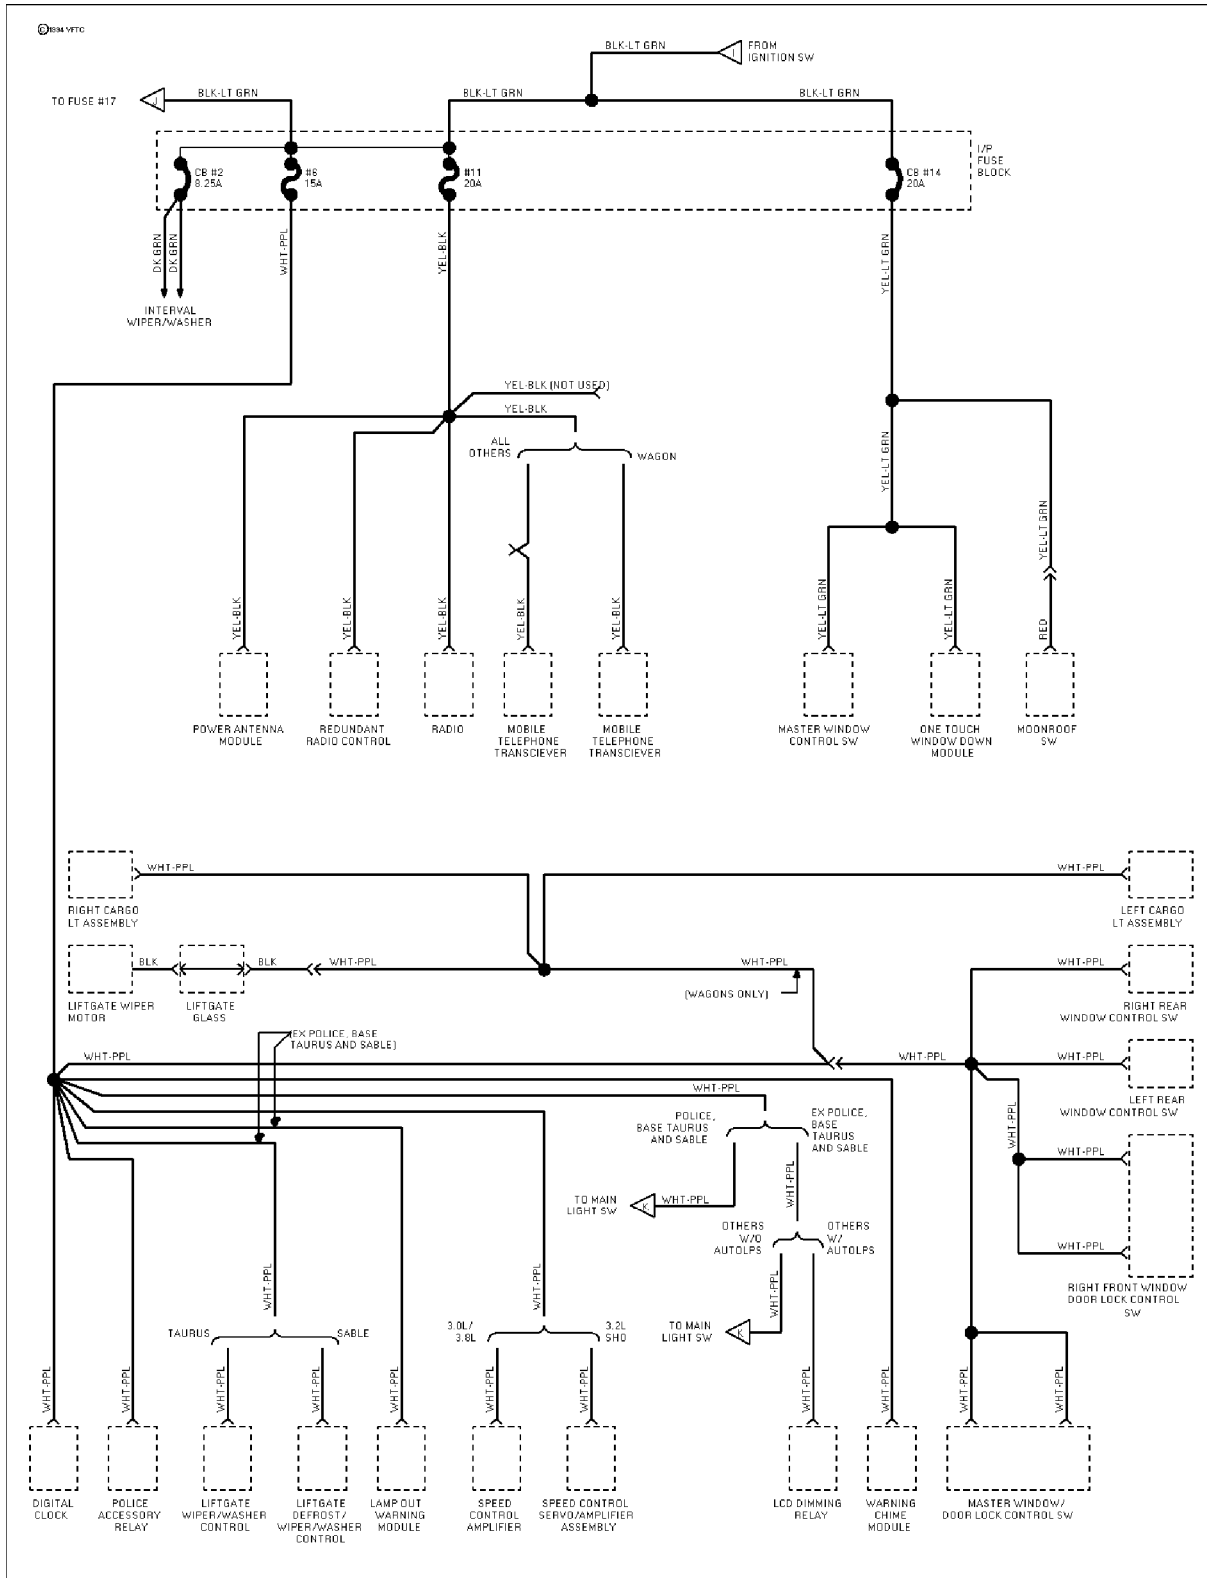

SYSTEM WIRING DIAGRAMS

Selected Block (p. 5)

1994 Ford Taurus

For <http://www.mitchell.narod.ru/>

Copyright © 1997 Mitchell International

Friday, March 02, 2001 09:03PM