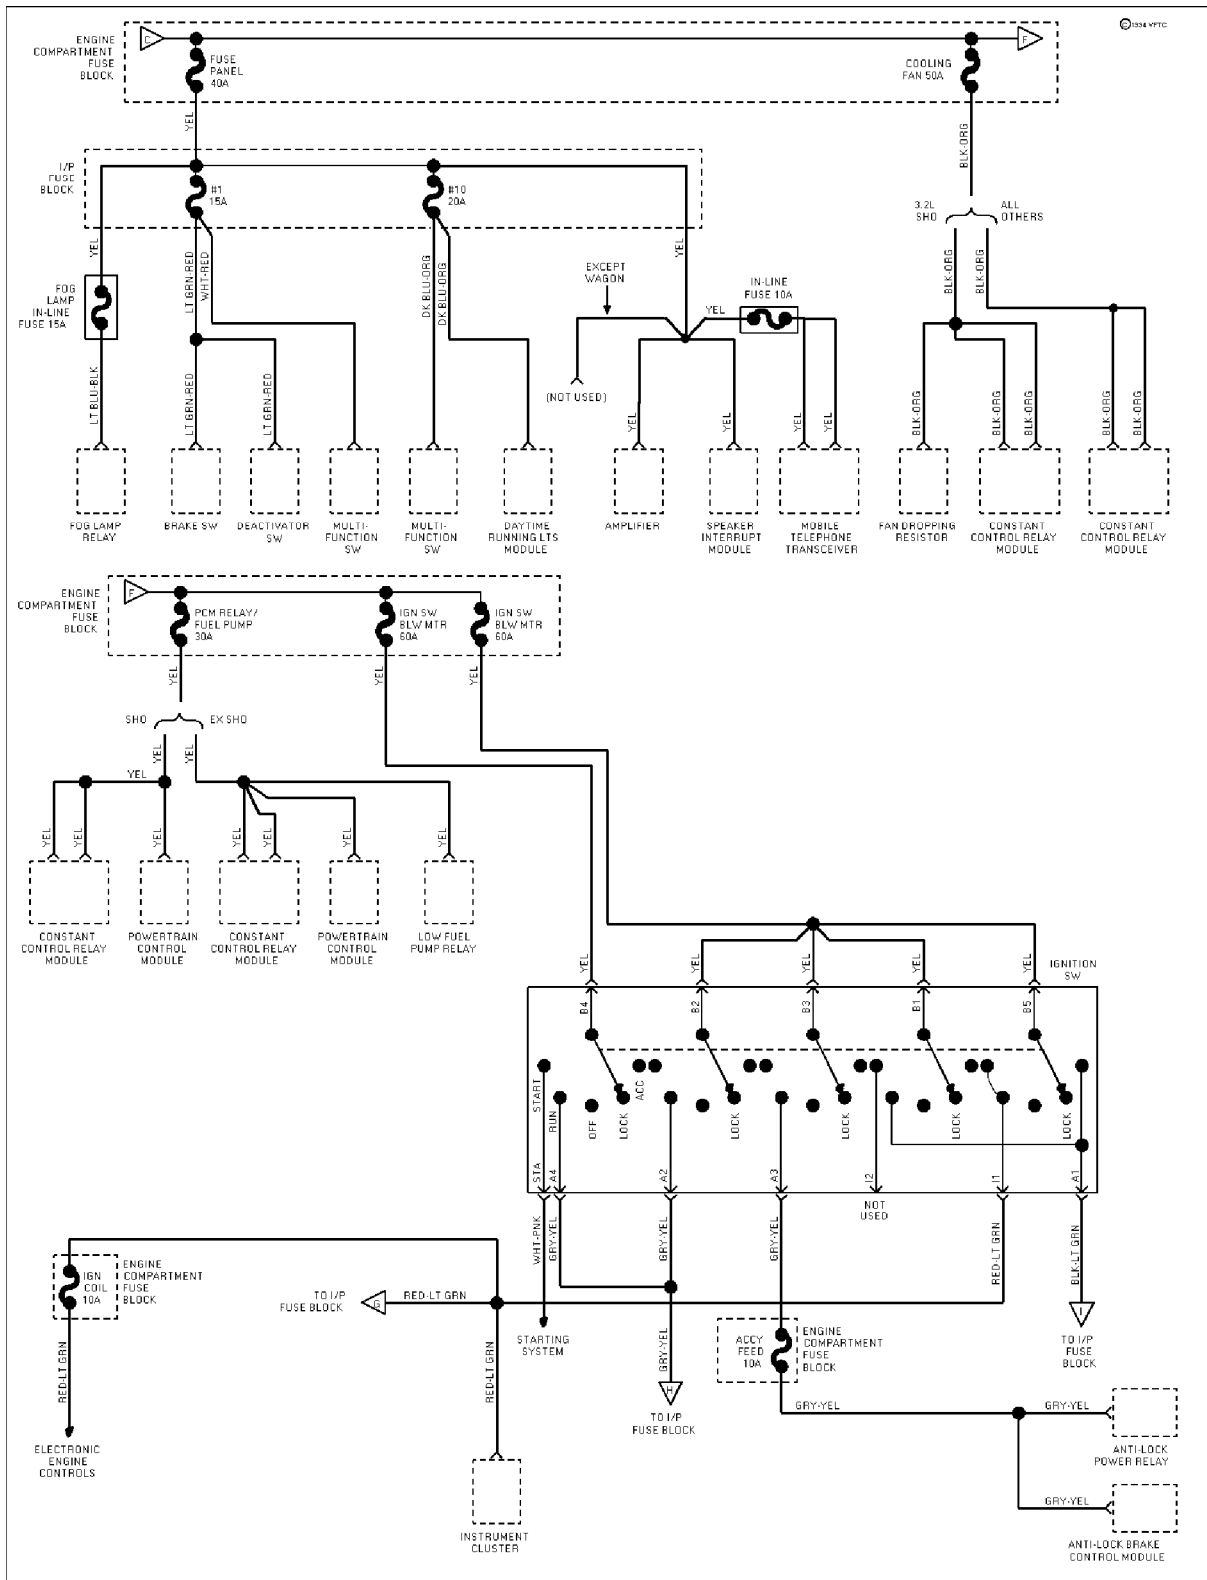

SYSTEM WIRING DIAGRAMS

Selected Block

1994 Ford Taurus

For <http://www.mitchell.narod.ru/>

Copyright © 1997 Mitchell International

Friday, March 02, 2001 09:03PM

POWER DISTRIBUTION

Power Distribution Circuit (1 of 6)

SYSTEM WIRING DIAGRAMS

Selected Block (p. 2)

1994 Ford Taurus

For <http://www.mitchell.narod.ru/>

Copyright © 1997 Mitchell International

Friday, March 02, 2001 09:03PM

Power Distribution Circuit (2 of 6)

SYSTEM WIRING DIAGRAMS

Selected Block (p. 3)

1994 Ford Taurus

For <http://www.mitchell.narod.ru/>

Copyright © 1997 Mitchell International

Friday, March 02, 2001 09:03PM

Power Distribution Circuit (3 of 6)

SYSTEM WIRING DIAGRAMS

Selected Block (p. 5)