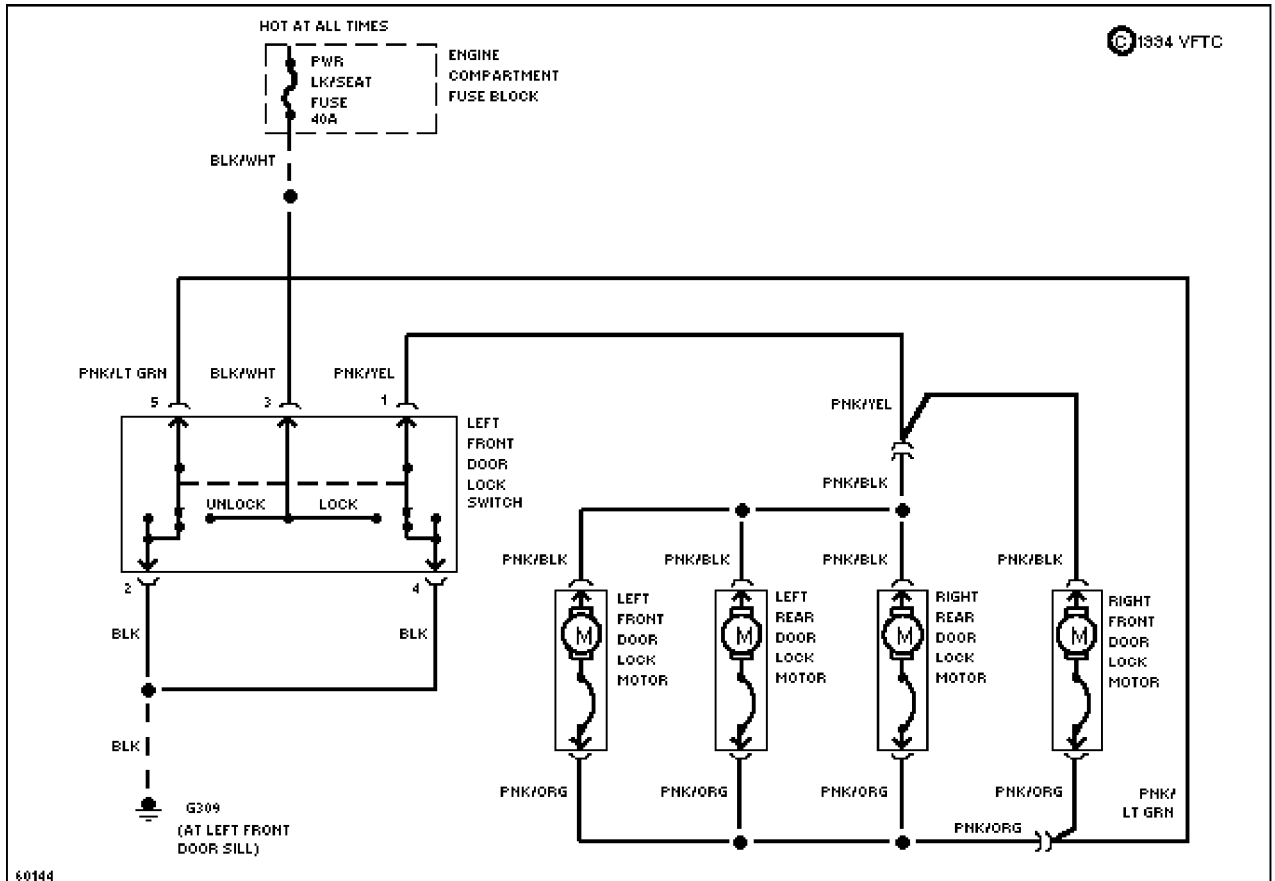

SYSTEM WIRING DIAGRAMS

Selected Block (p. 2)

1994 Ford Taurus

For <http://www.mitchell.narod.ru/>

Copyright © 1997 Mitchell International

Friday, March 02, 2001 09:03PM

Door Lock Circuit, W/O Power Windows

SYSTEM WIRING DIAGRAMS