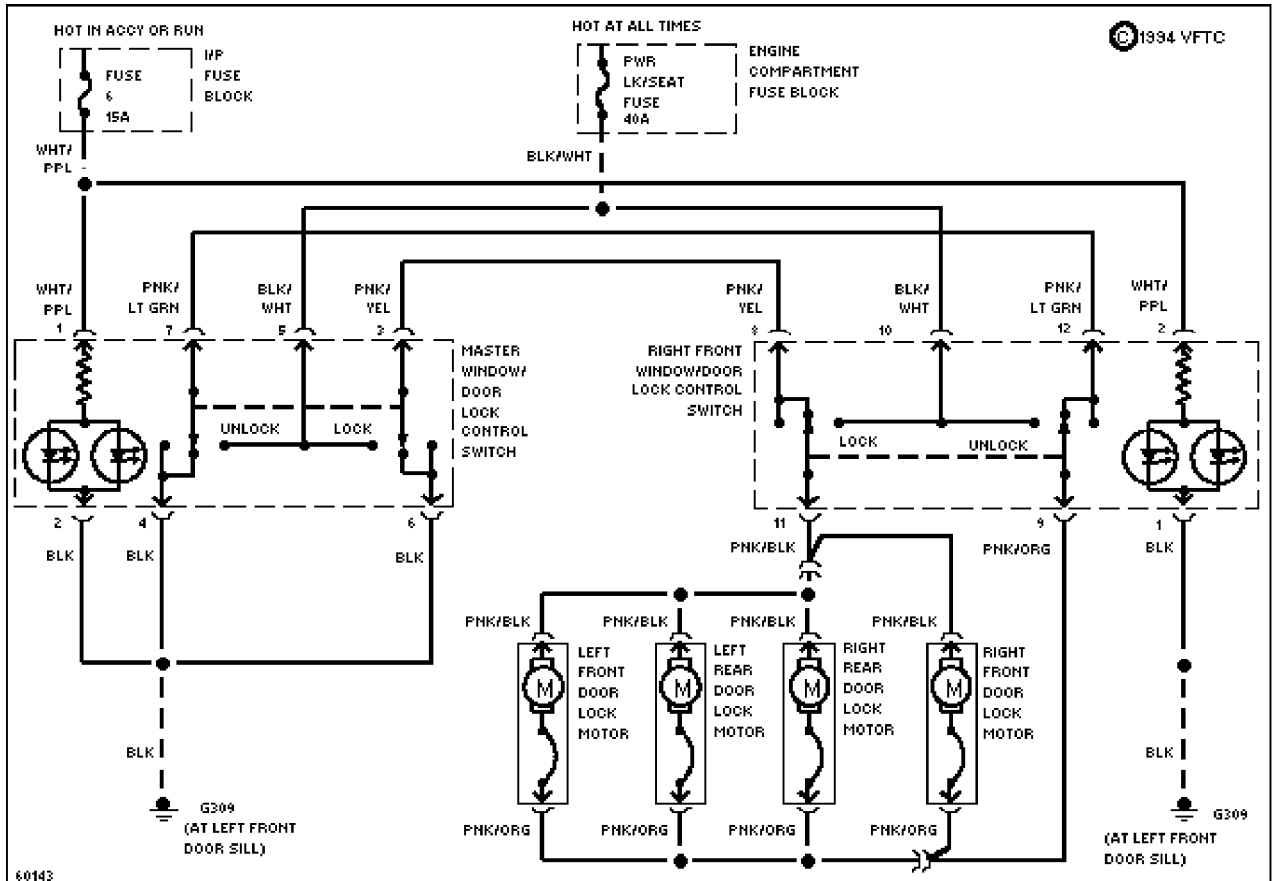

SYSTEM WIRING DIAGRAMS

Selected Block (p. 4)

1994 Ford Taurus

For <http://www.mitchell.narod.ru/>

Copyright © 1997 Mitchell International

Friday, March 02, 2001 09:03PM

Power Door Lock Circuit, W/ Power Windows