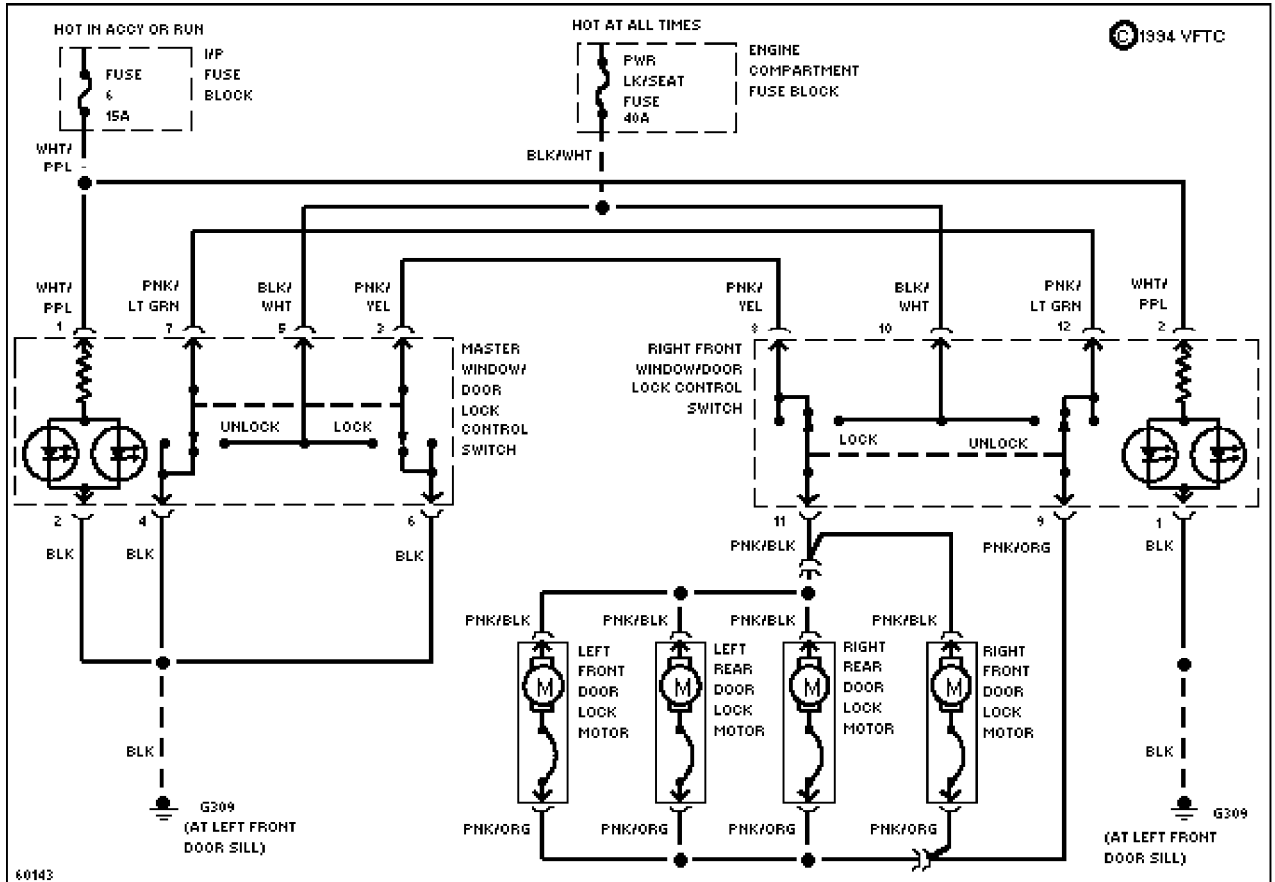

SYSTEM WIRING DIAGRAMS

Selected Block

1994 Ford Taurus

For <http://www.mitchell.narod.ru/>

Copyright © 1997 Mitchell International

Friday, March 02, 2001 09:03PM

POWER DOOR LOCKS

Door Lock Circuit, W/ Power Windows

SYSTEM WIRING DIAGRAMS

Selected Block (p. 2)

1994 Ford Taurus

For <http://www.mitchell.narod.ru/>

Copyright © 1997 Mitchell International

Friday, March 02, 2001 09:03PM

Door Lock Circuit, W/O Power Windows

SYSTEM WIRING DIAGRAMS