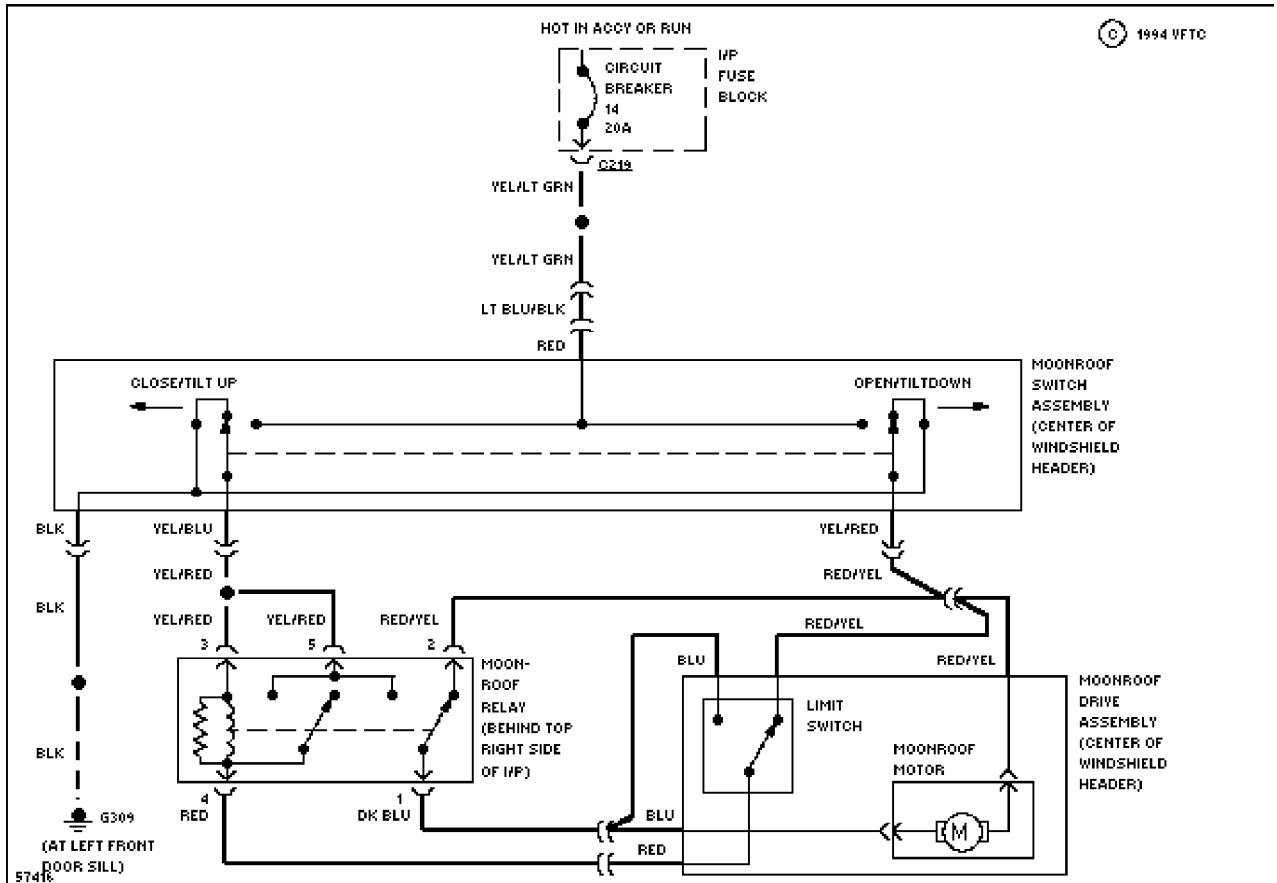

57450

Power Seat Circuit

POWER TOP/SUNROOF

SYSTEM WIRING DIAGRAMS

Selected Block (p. 3)

1994 Ford Taurus

For <http://www.mitchell.narod.ru/>

Copyright © 1997 Mitchell International

Friday, March 02, 2001 09:05PM

Moonroof Circuit

POWER WINDOWS

Power Window Circuit

SHIFT INTERLOCKS

SYSTEM WIRING DIAGRAMS

Selected Block (p. 4)

1994 Ford Taurus