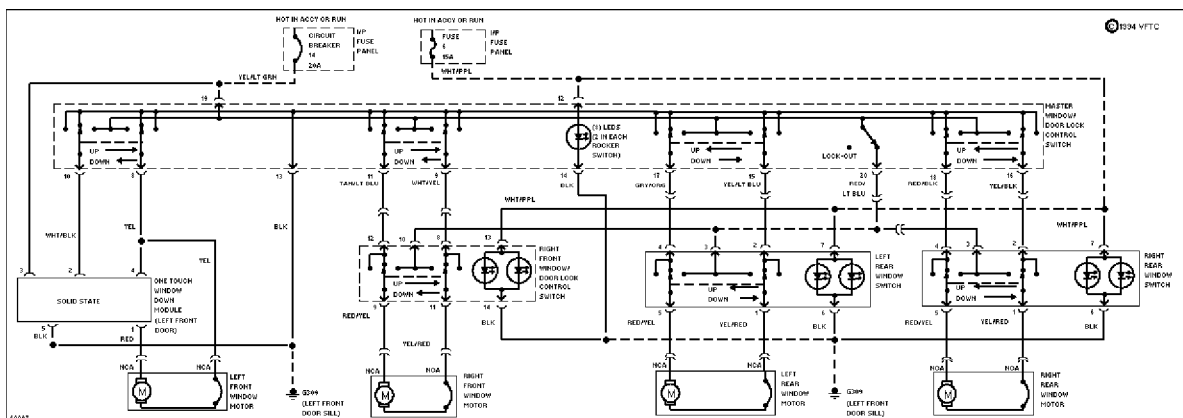

57450

Power Seat Circuit

POWER TOP/SUNROOF

SYSTEM WIRING DIAGRAMS

Selected Block (p. 3)

1994 Ford Taurus

For <http://www.mitchell.narod.ru/>

Copyright © 1997 Mitchell International

Friday, March 02, 2001 09:05PM

Moonroof Circuit

POWER WINDOWS

Power Window Circuit

SHIFT INTERLOCKS

SYSTEM WIRING DIAGRAMS

Selected Block (p. 4)

1994 Ford Taurus