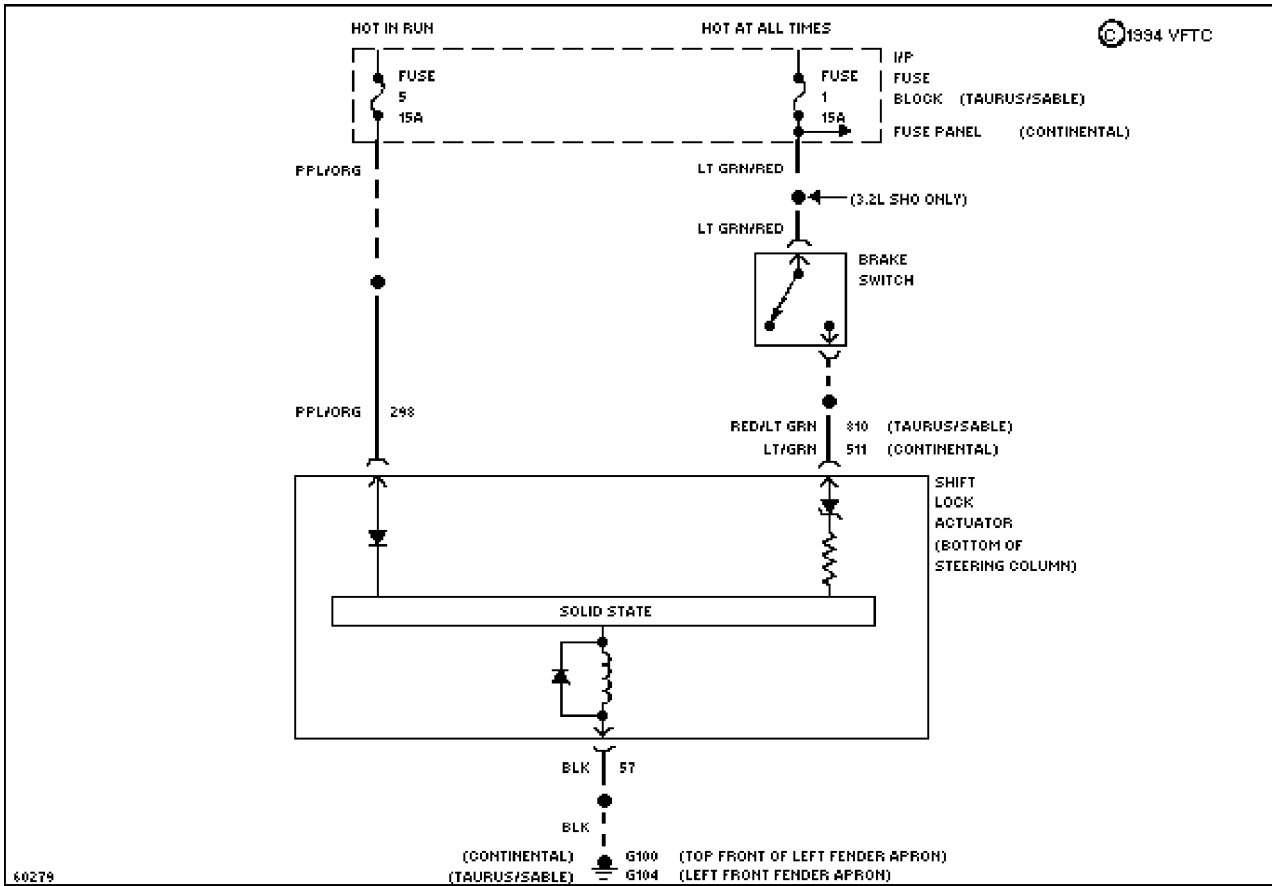

Friday, March 02, 2001 09:05PM

Moonroof Circuit

POWER WINDOWS

Power Window Circuit

SHIFT INTERLOCKS

SYSTEM WIRING DIAGRAMS

Selected Block (p. 4)

1994 Ford Taurus

For <http://www.mitchell.narod.ru/>

Copyright © 1997 Mitchell International

Friday, March 02, 2001 09:05PM

Shift Interlock Circuit