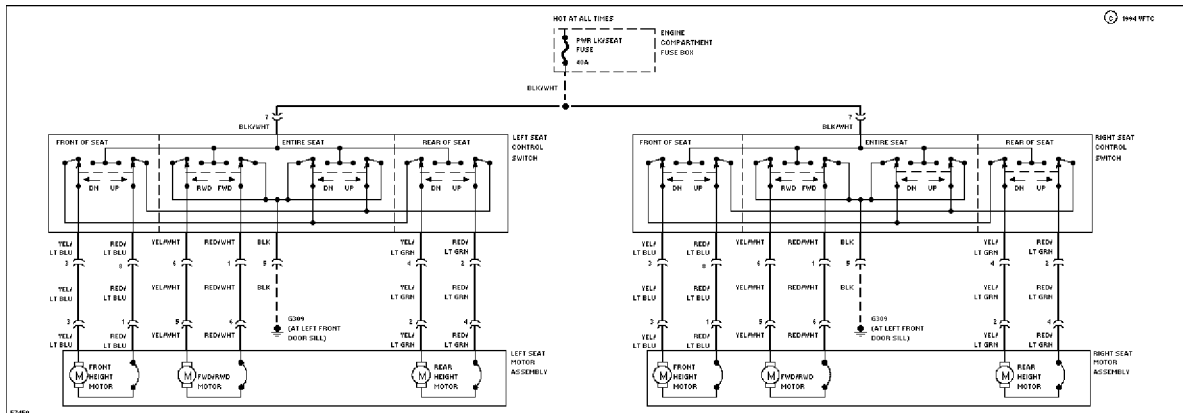

Power Lumbar Seat Circuit

57450

Power Seat Circuit

POWER TOP/SUNROOF