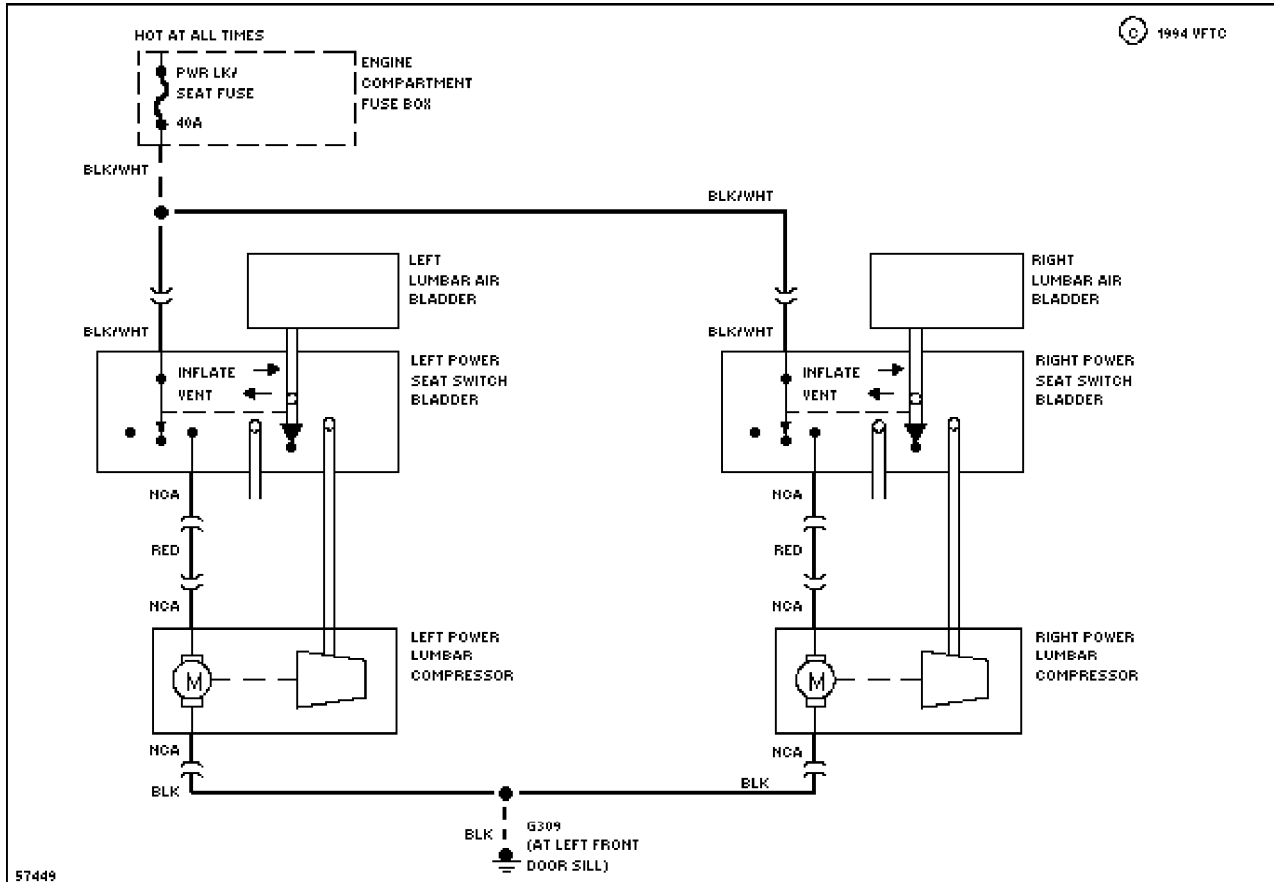

SYSTEM WIRING DIAGRAMS

Selected Block

1994 Ford Taurus

For <http://www.mitchell.narod.ru/>

Copyright © 1997 Mitchell International

Friday, March 02, 2001 09:05PM

POWER SEATS

Lumbar Circuit