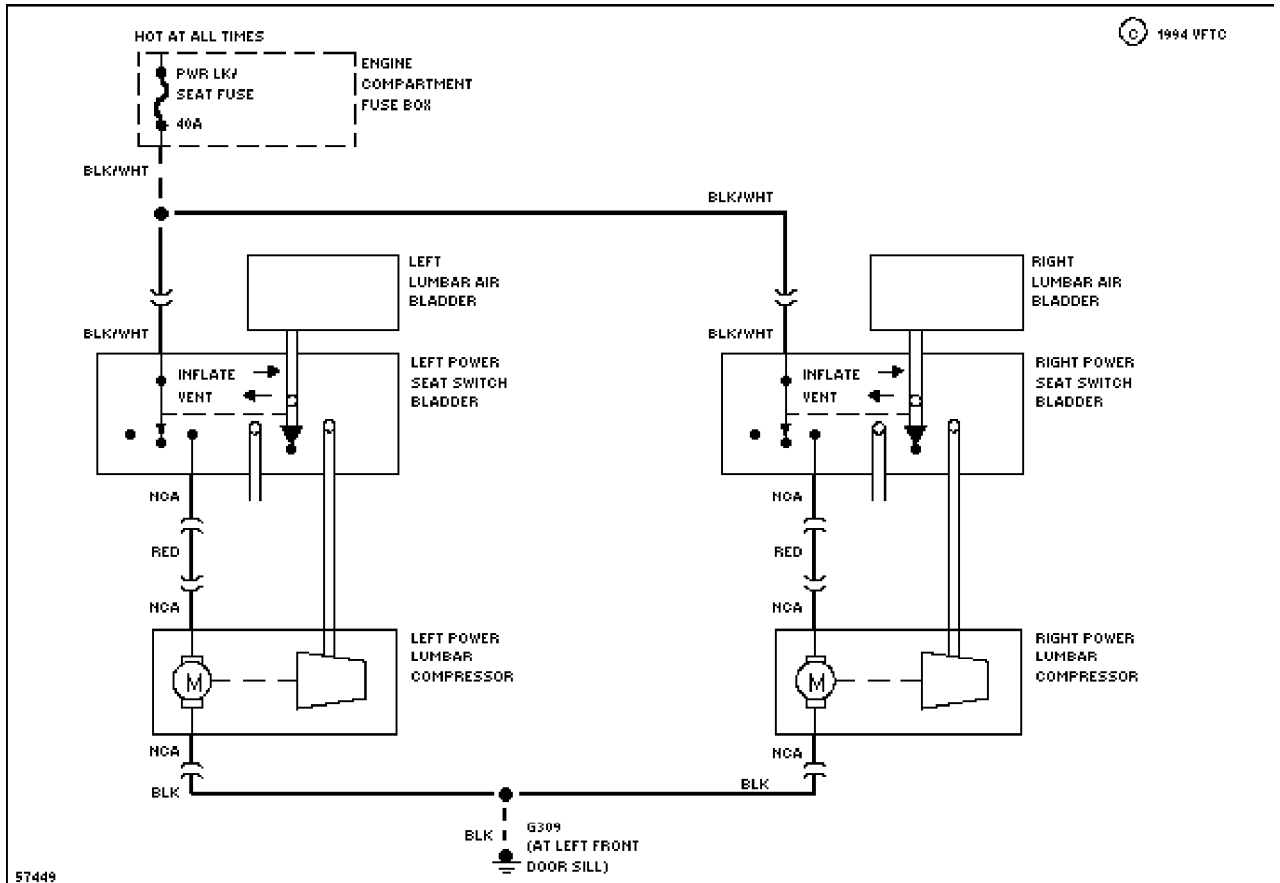

SYSTEM WIRING DIAGRAMS

Selected Block (p. 2)

1994 Ford Taurus

For <http://www.mitchell.narod.ru/>

Copyright © 1997 Mitchell International

Friday, March 02, 2001 09:05PM

57449