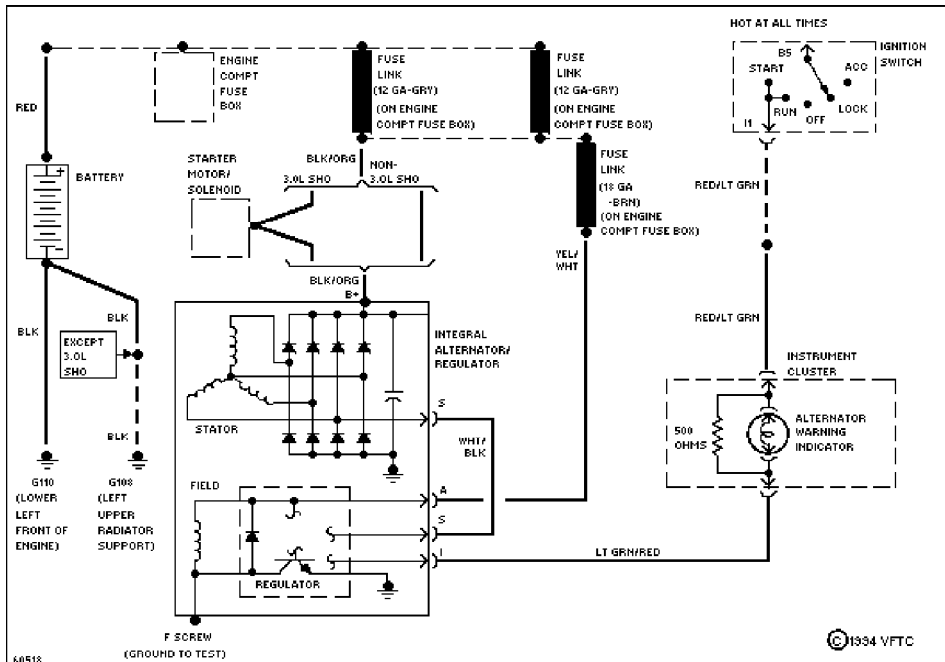

3.0L Flex Fuel, Charging Circuit

SYSTEM WIRING DIAGRAMS

Selected Block (p. 2)

1994 Ford Taurus

For <http://www.mitchell.narod.ru/>

Copyright © 1997 Mitchell International

Friday, March 02, 2001 09:05PM

3.0L Flex Fuel, Starting Circuit

3.0L SHO, Charging Circuit

SYSTEM WIRING DIAGRAMS

Selected Block (p. 3)

1994 Ford Taurus

For <http://www.mitchell.narod.ru/>

Copyright © 1997 Mitchell International

Friday, March 02, 2001 09:05PM

3.0L SHO, Starting Circuit

3.0L, Charging Circuit

SYSTEM WIRING DIAGRAMS

Selected Block (p. 4)

1994 Ford Taurus

For <http://www.mitchell.narod.ru/>

Copyright © 1997 Mitchell International

Friday, March 02, 2001 09:05PM

3.0L, Starting Circuit