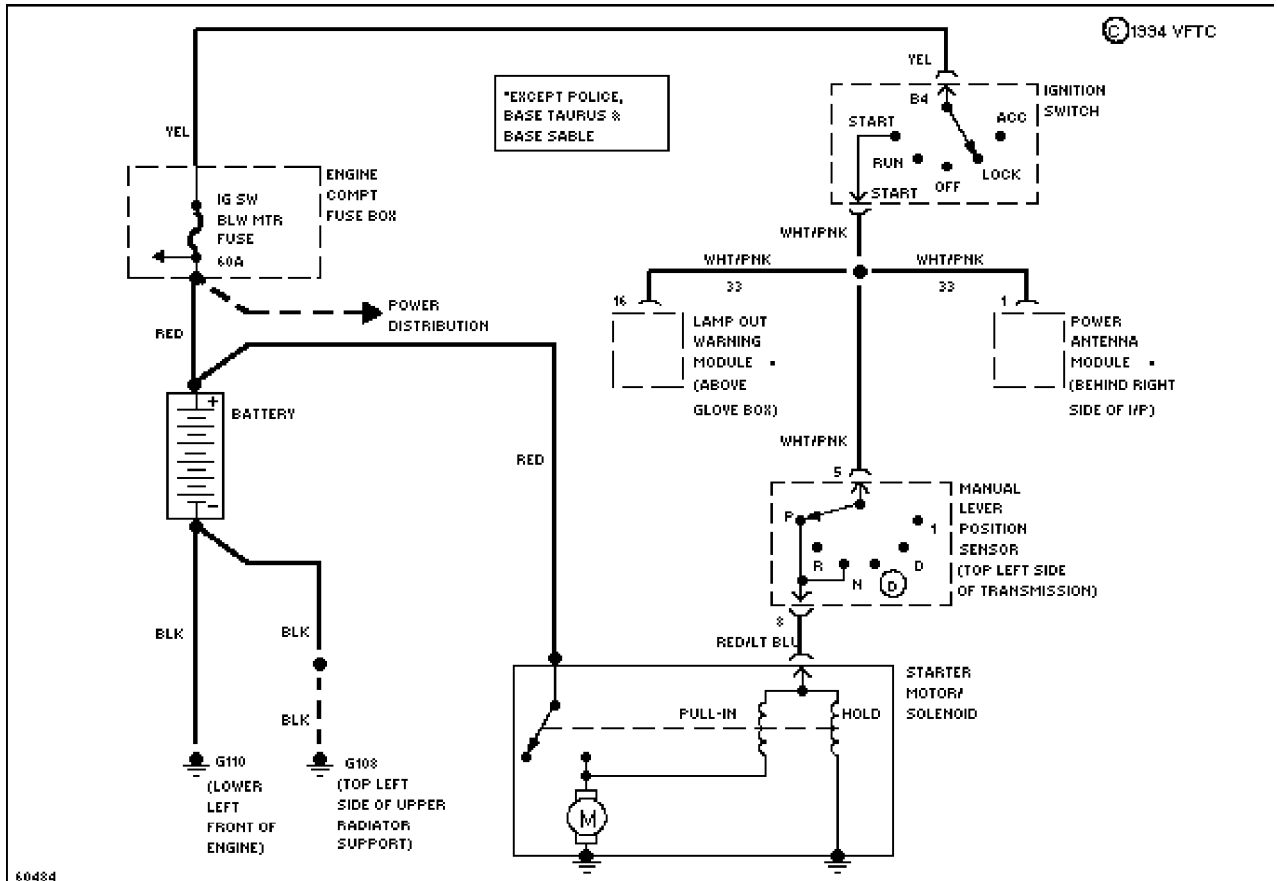

3.0L Flex Fuel, Charging Circuit

SYSTEM WIRING DIAGRAMS

Selected Block (p. 2)

1994 Ford Taurus

For <http://www.mitchell.narod.ru/>

Copyright © 1997 Mitchell International

Friday, March 02, 2001 09:05PM

3.0L Flex Fuel, Starting Circuit

3.0L SHO, Charging Circuit

SYSTEM WIRING DIAGRAMS

Selected Block (p. 3)

1994 Ford Taurus

For <http://www.mitchell.narod.ru/>

Copyright © 1997 Mitchell International

Friday, March 02, 2001 09:05PM

3.0L SHO, Starting Circuit

3.0L, Charging Circuit

SYSTEM WIRING DIAGRAMS

Selected Block (p. 4)

1994 Ford Taurus

For <http://www.mitchell.narod.ru/>

Copyright © 1997 Mitchell International

Friday, March 02, 2001 09:05PM

3.0L, Starting Circuit