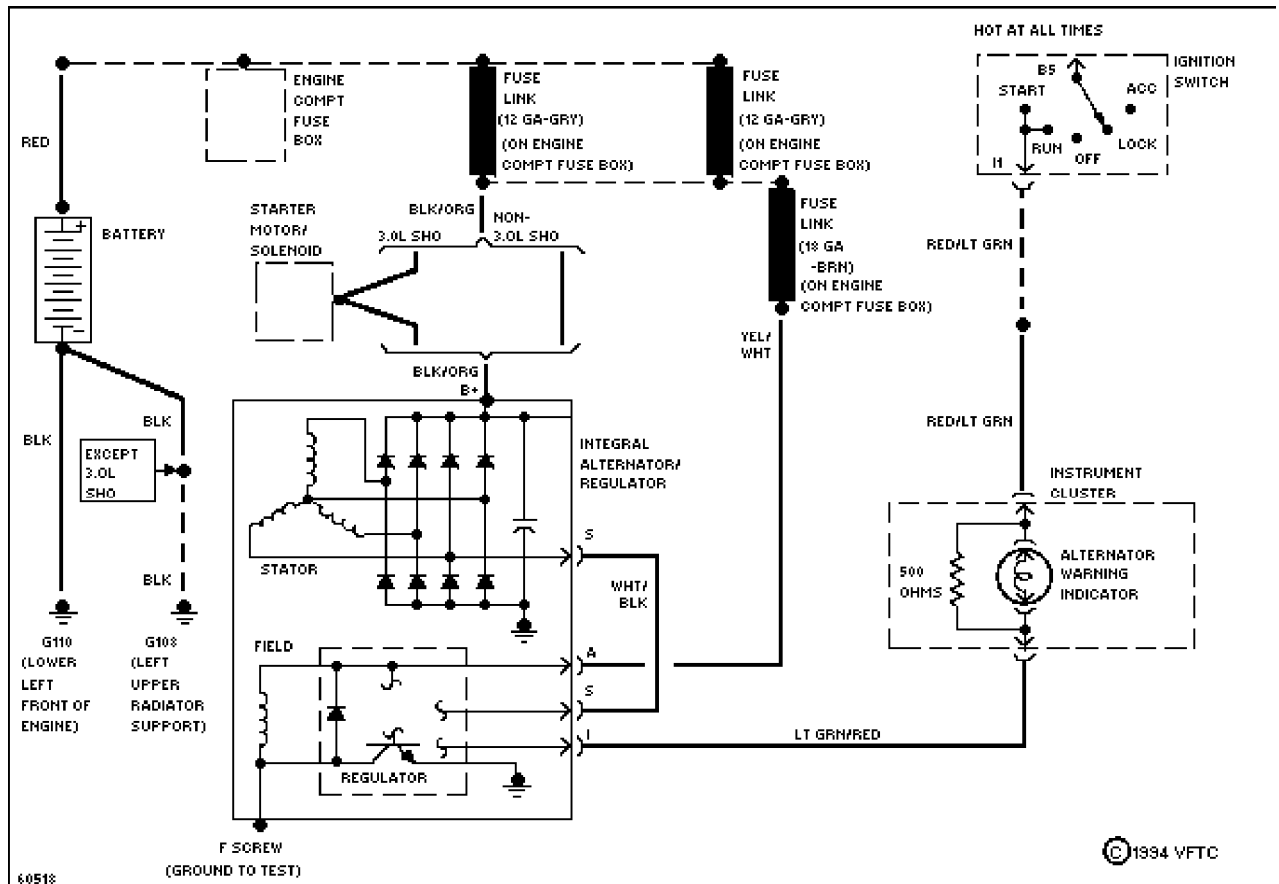

SYSTEM WIRING DIAGRAMS

Selected Block

1994 Ford Taurus

For <http://www.mitchell.narod.ru/>

Copyright © 1997 Mitchell International

Friday, March 02, 2001 09:05PM

STARTING/CHARGING

3.0L

3.0L Flex Fuel, Charging Circuit

SYSTEM WIRING DIAGRAMS

Selected Block (p. 2)

1994 Ford Taurus

For <http://www.mitchell.narod.ru/>

Copyright © 1997 Mitchell International

Friday, March 02, 2001 09:05PM

3.0L Flex Fuel, Starting Circuit

3.0L SHO, Charging Circuit

SYSTEM WIRING DIAGRAMS

Selected Block (p. 3)

1994 Ford Taurus

For <http://www.mitchell.narod.ru/>

Copyright © 1997 Mitchell International

Friday, March 02, 2001 09:05PM

3.0L SHO, Starting Circuit

3.0L, Charging Circuit

SYSTEM WIRING DIAGRAMS

Selected Block (p. 4)

1994 Ford Taurus

For <http://www.mitchell.narod.ru/>

Copyright © 1997 Mitchell International

Friday, March 02, 2001 09:05PM

3.0L, Starting Circuit