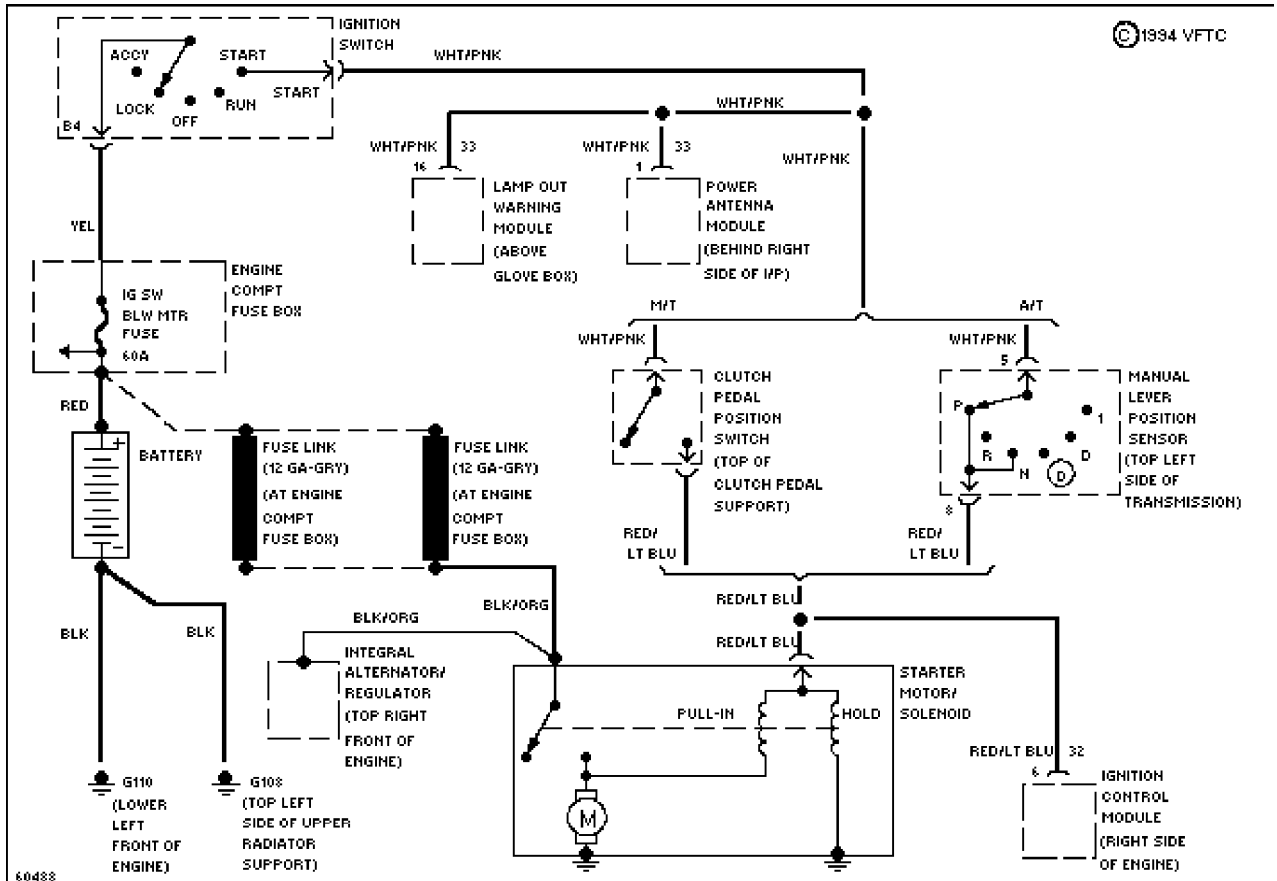

3.0L Flex Fuel, Charging Circuit

SYSTEM WIRING DIAGRAMS

Selected Block (p. 2)

1994 Ford Taurus

For <http://www.mitchell.narod.ru/>

Copyright © 1997 Mitchell International

Friday, March 02, 2001 09:05PM

3.0L Flex Fuel, Starting Circuit

3.0L SHO, Charging Circuit

SYSTEM WIRING DIAGRAMS

Selected Block (p. 3)

1994 Ford Taurus

For <http://www.mitchell.narod.ru/>

Copyright © 1997 Mitchell International

Friday, March 02, 2001 09:05PM

3.0L SHO, Starting Circuit

3.0L, Charging Circuit

SYSTEM WIRING DIAGRAMS

Selected Block (p. 4)

1994 Ford Taurus

For <http://www.mitchell.narod.ru/>

Copyright © 1997 Mitchell International

Friday, March 02, 2001 09:05PM

3.0L, Starting Circuit