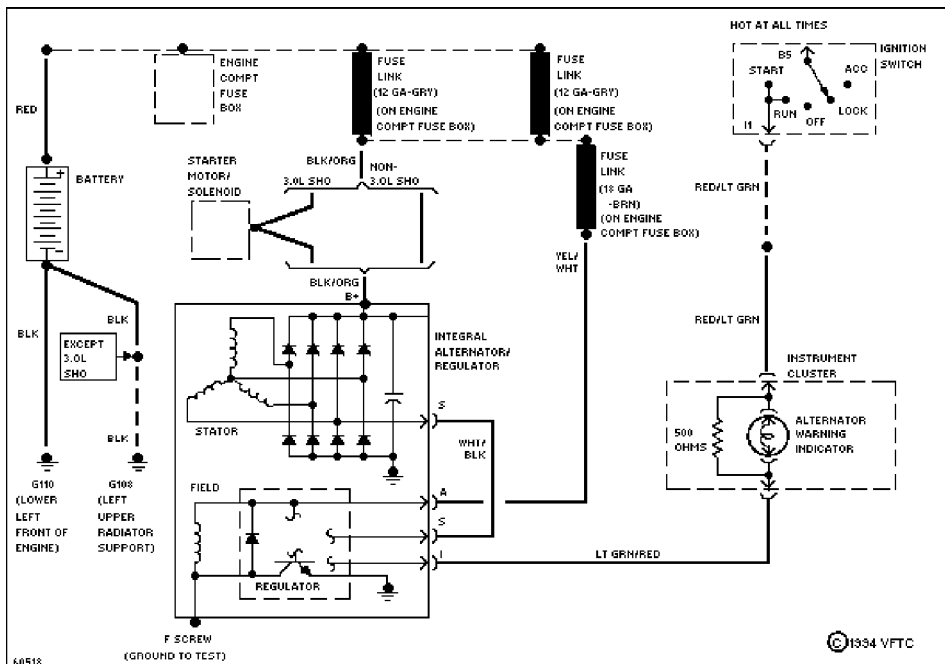

3.0L Flex Fuel, Charging Circuit

SYSTEM WIRING DIAGRAMS

Selected Block (p. 2)

1994 Ford Taurus

For <http://www.mitchell.narod.ru/>

Copyright © 1997 Mitchell International

Friday, March 02, 2001 09:05PM

3.0L Flex Fuel, Starting Circuit

3.0L SHO, Charging Circuit

SYSTEM WIRING DIAGRAMS

Selected Block (p. 3)

1994 Ford Taurus

For <http://www.mitchell.narod.ru/>

Copyright © 1997 Mitchell International

Friday, March 02, 2001 09:05PM

3.0L SHO, Starting Circuit

3.0L, Charging Circuit

SYSTEM WIRING DIAGRAMS

Selected Block (p. 4)

1994 Ford Taurus

For <http://www.mitchell.narod.ru/>

Copyright © 1997 Mitchell International

Friday, March 02, 2001 09:05PM

3.0L, Starting Circuit