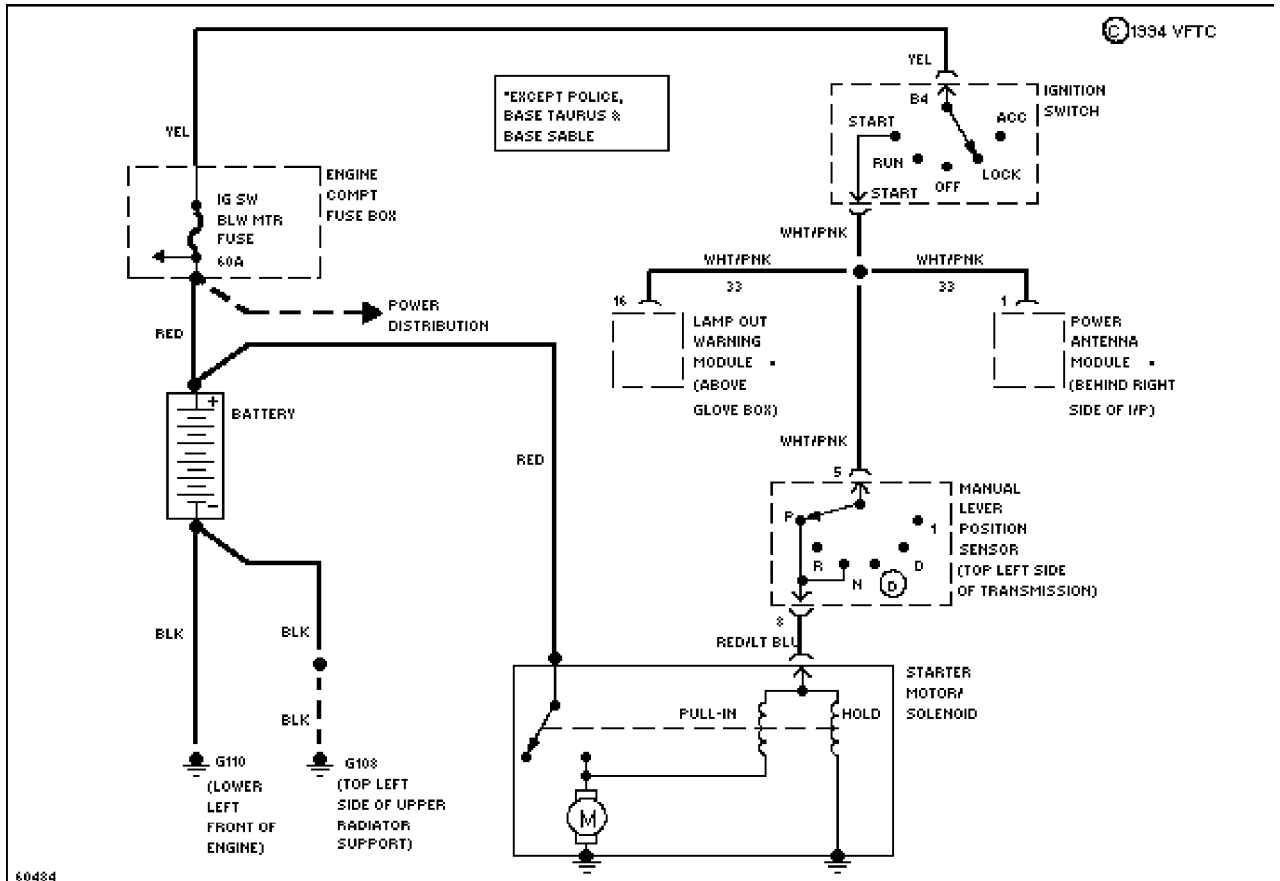

3.0L, Charging Circuit

SYSTEM WIRING DIAGRAMS

Selected Block (p. 4)

1994 Ford Taurus

For <http://www.mitchell.narod.ru/>

Copyright © 1997 Mitchell International

Friday, March 02, 2001 09:05PM

3.0L, Starting Circuit