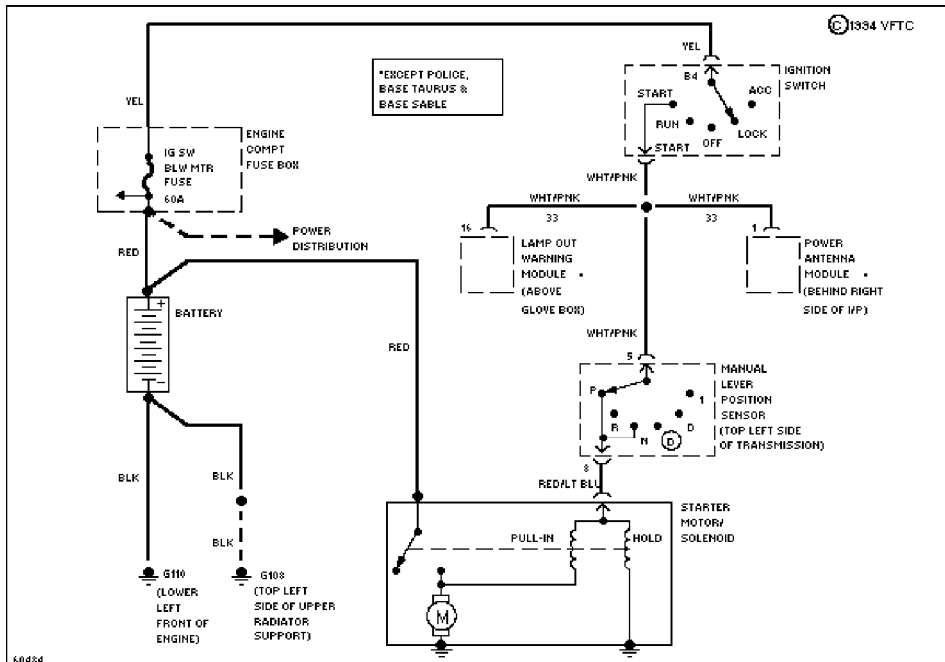

SYSTEM WIRING DIAGRAMS

Selected Block (p. 2)

1994 Ford Taurus

For <http://www.mitchell.narod.ru/>

Copyright © 1997 Mitchell International

Friday, March 02, 2001 09:05PM

3.2L SHO, Starting Circuit

3.8L

SYSTEM WIRING DIAGRAMS

Selected Block (p. 3)

1994 Ford Taurus

For <http://www.mitchell.narod.ru/>

Copyright © 1997 Mitchell International

Friday, March 02, 2001 09:05PM

3.8L, Charging Circuit

3.8L, Starting Circuit