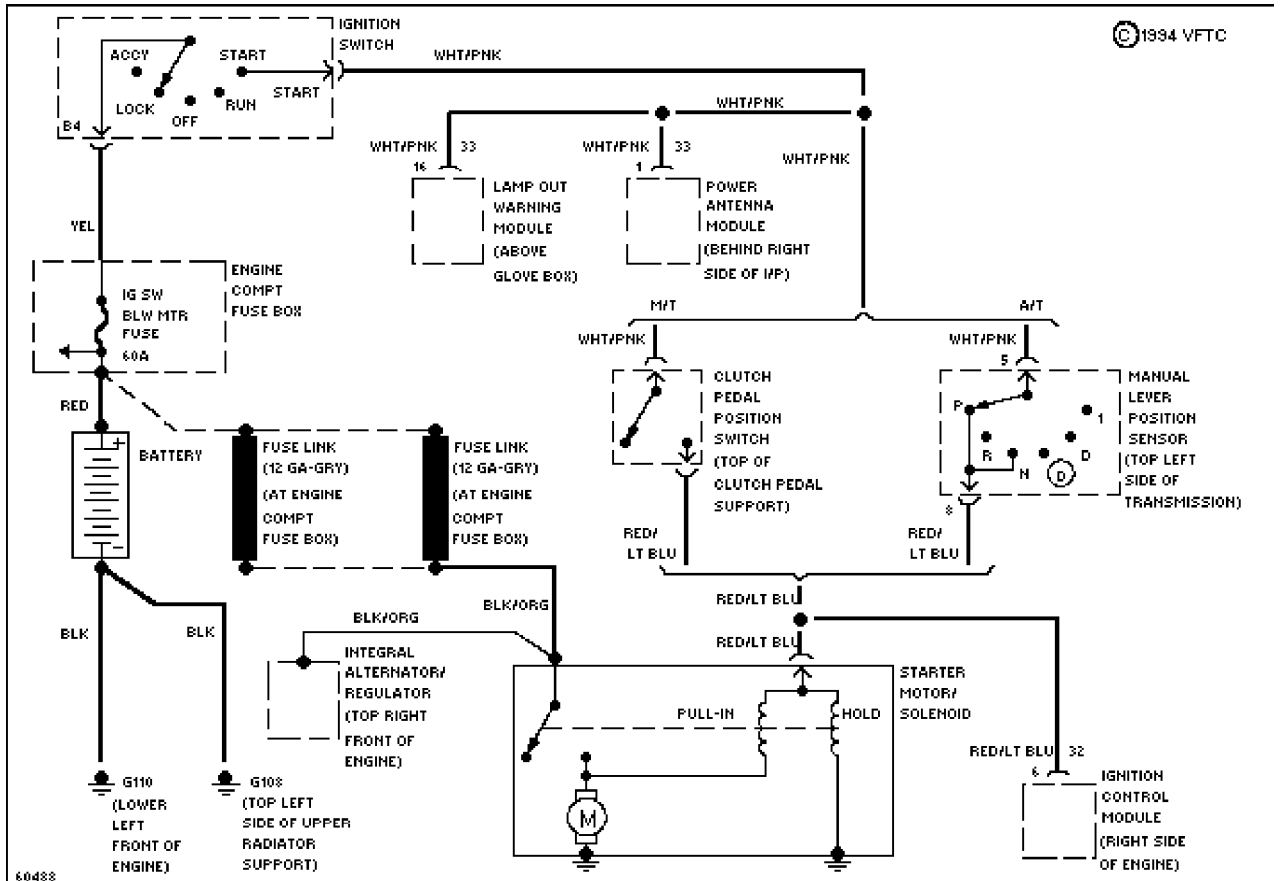

SYSTEM WIRING DIAGRAMS

Selected Block (p. 2)

1994 Ford Taurus

For <http://www.mitchell.narod.ru/>

Copyright © 1997 Mitchell International

Friday, March 02, 2001 09:05PM

3.2L SHO, Starting Circuit

3.8L

SYSTEM WIRING DIAGRAMS

Selected Block (p. 3)

1994 Ford Taurus

For <http://www.mitchell.narod.ru/>

Copyright © 1997 Mitchell International

Friday, March 02, 2001 09:05PM

3.8L, Charging Circuit

3.8L, Starting Circuit