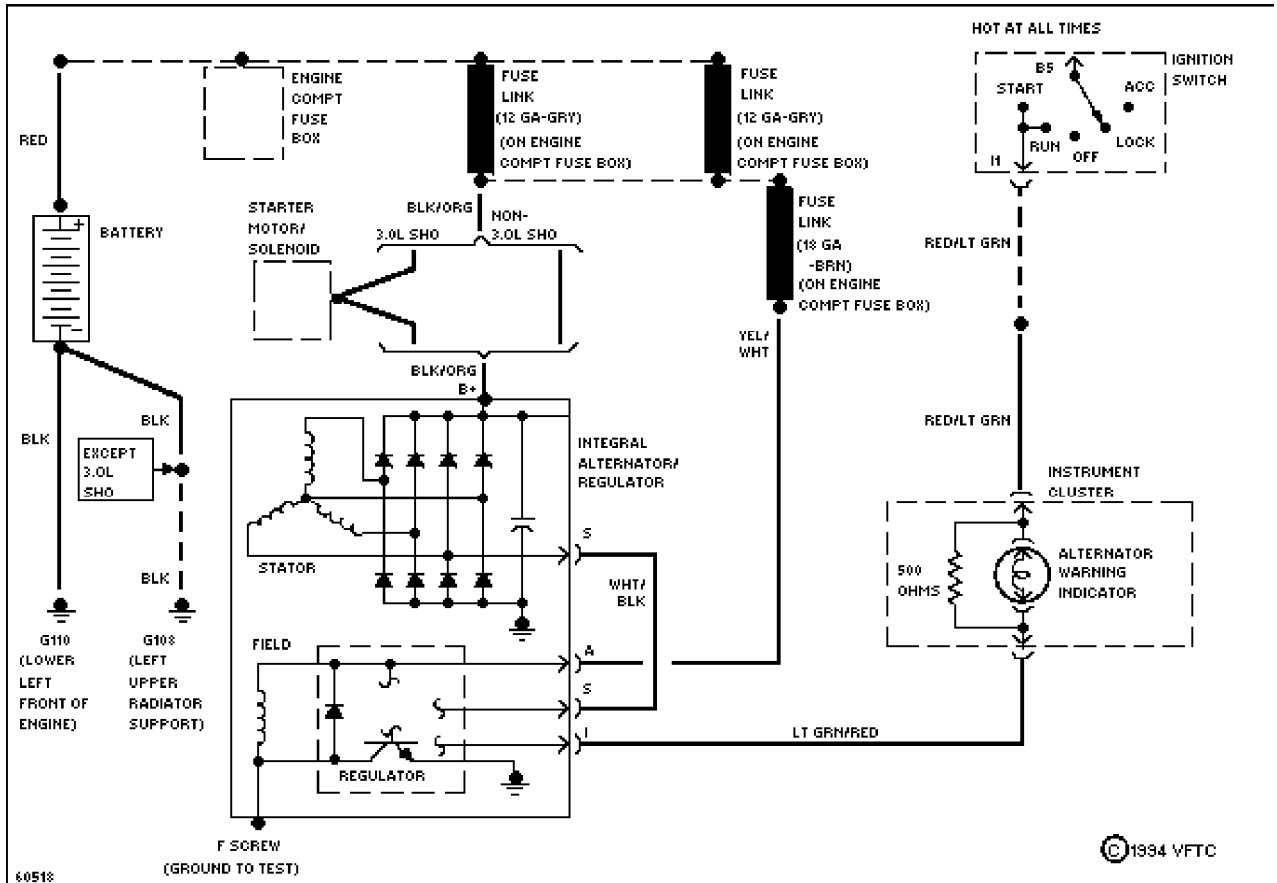

SYSTEM WIRING DIAGRAMS

Selected Block (p. 2)

1994 Ford Taurus

For <http://www.mitchell.narod.ru/>

Copyright © 1997 Mitchell International

Friday, March 02, 2001 09:05PM

3.2L SHO, Starting Circuit

3.8L

SYSTEM WIRING DIAGRAMS

Selected Block (p. 3)

1994 Ford Taurus

For <http://www.mitchell.narod.ru/>

Copyright © 1997 Mitchell International

Friday, March 02, 2001 09:05PM

3.8L, Charging Circuit

3.8L, Starting Circuit