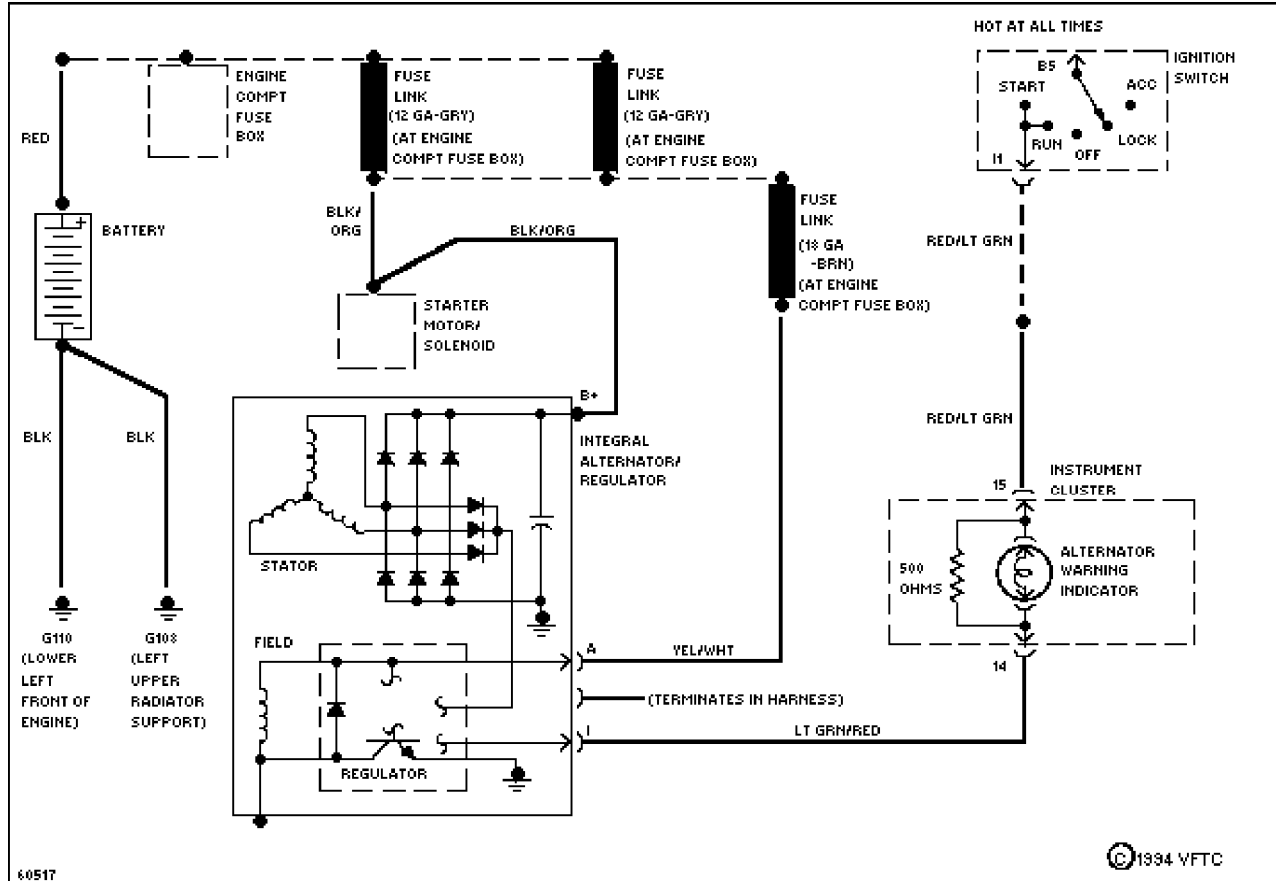

SYSTEM WIRING DIAGRAMS

Selected Block

1994 Ford Taurus

For <http://www.mitchell.narod.ru/>

Copyright © 1997 Mitchell International

Friday, March 02, 2001 09:05PM

3.2L

3.2L SHO, Charging Circuit

SYSTEM WIRING DIAGRAMS

Selected Block (p. 2)

1994 Ford Taurus

For <http://www.mitchell.narod.ru/>

Copyright © 1997 Mitchell International

Friday, March 02, 2001 09:05PM

3.2L SHO, Starting Circuit

3.8L

SYSTEM WIRING DIAGRAMS

Selected Block (p. 3)

1994 Ford Taurus

For <http://www.mitchell.narod.ru/>

Copyright © 1997 Mitchell International

Friday, March 02, 2001 09:05PM

3.8L, Charging Circuit

3.8L, Starting Circuit