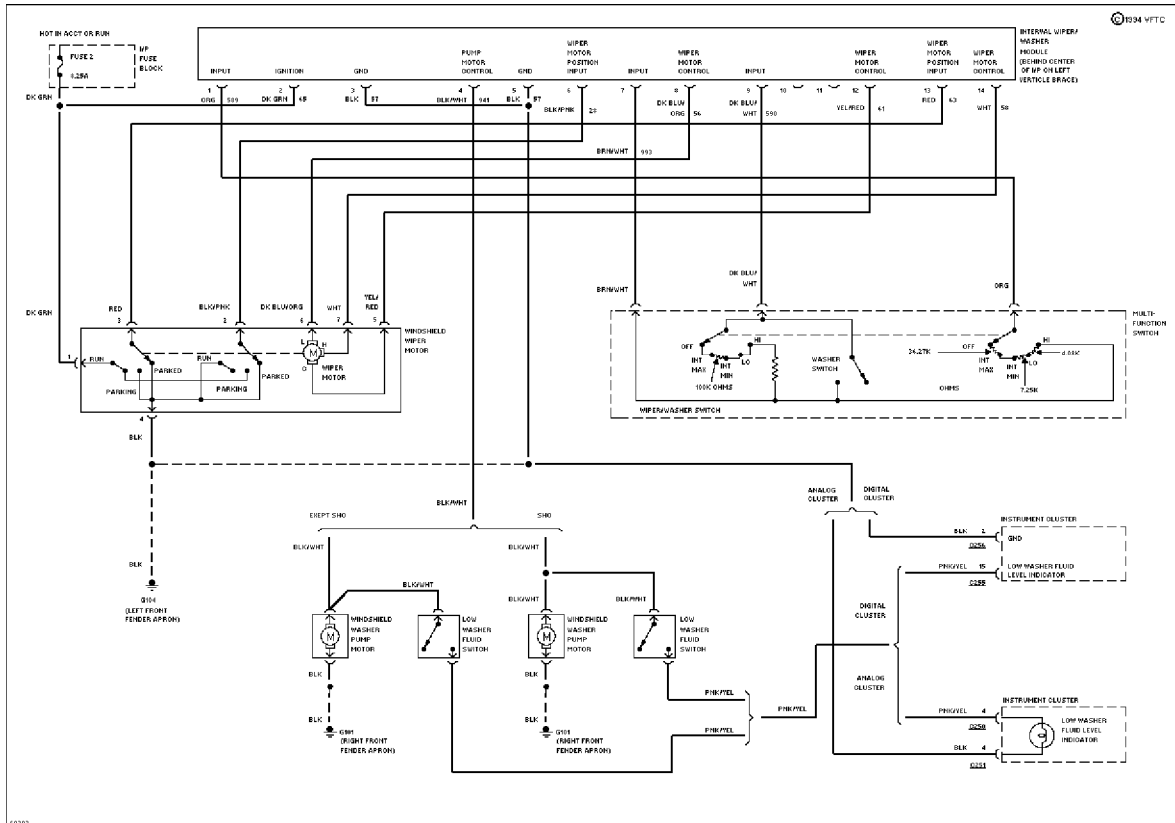

SYSTEM WIRING DIAGRAMS

Selected Block (p. 3)

1994 Ford Taurus

For <http://www.mitchell.narod.ru/>

Copyright © 1997 Mitchell International

Friday, March 02, 2001 09:05PM

Interval Wiper/Washer Circuit

Rear Wiper/Washer Circuit

END OF ARTICLE