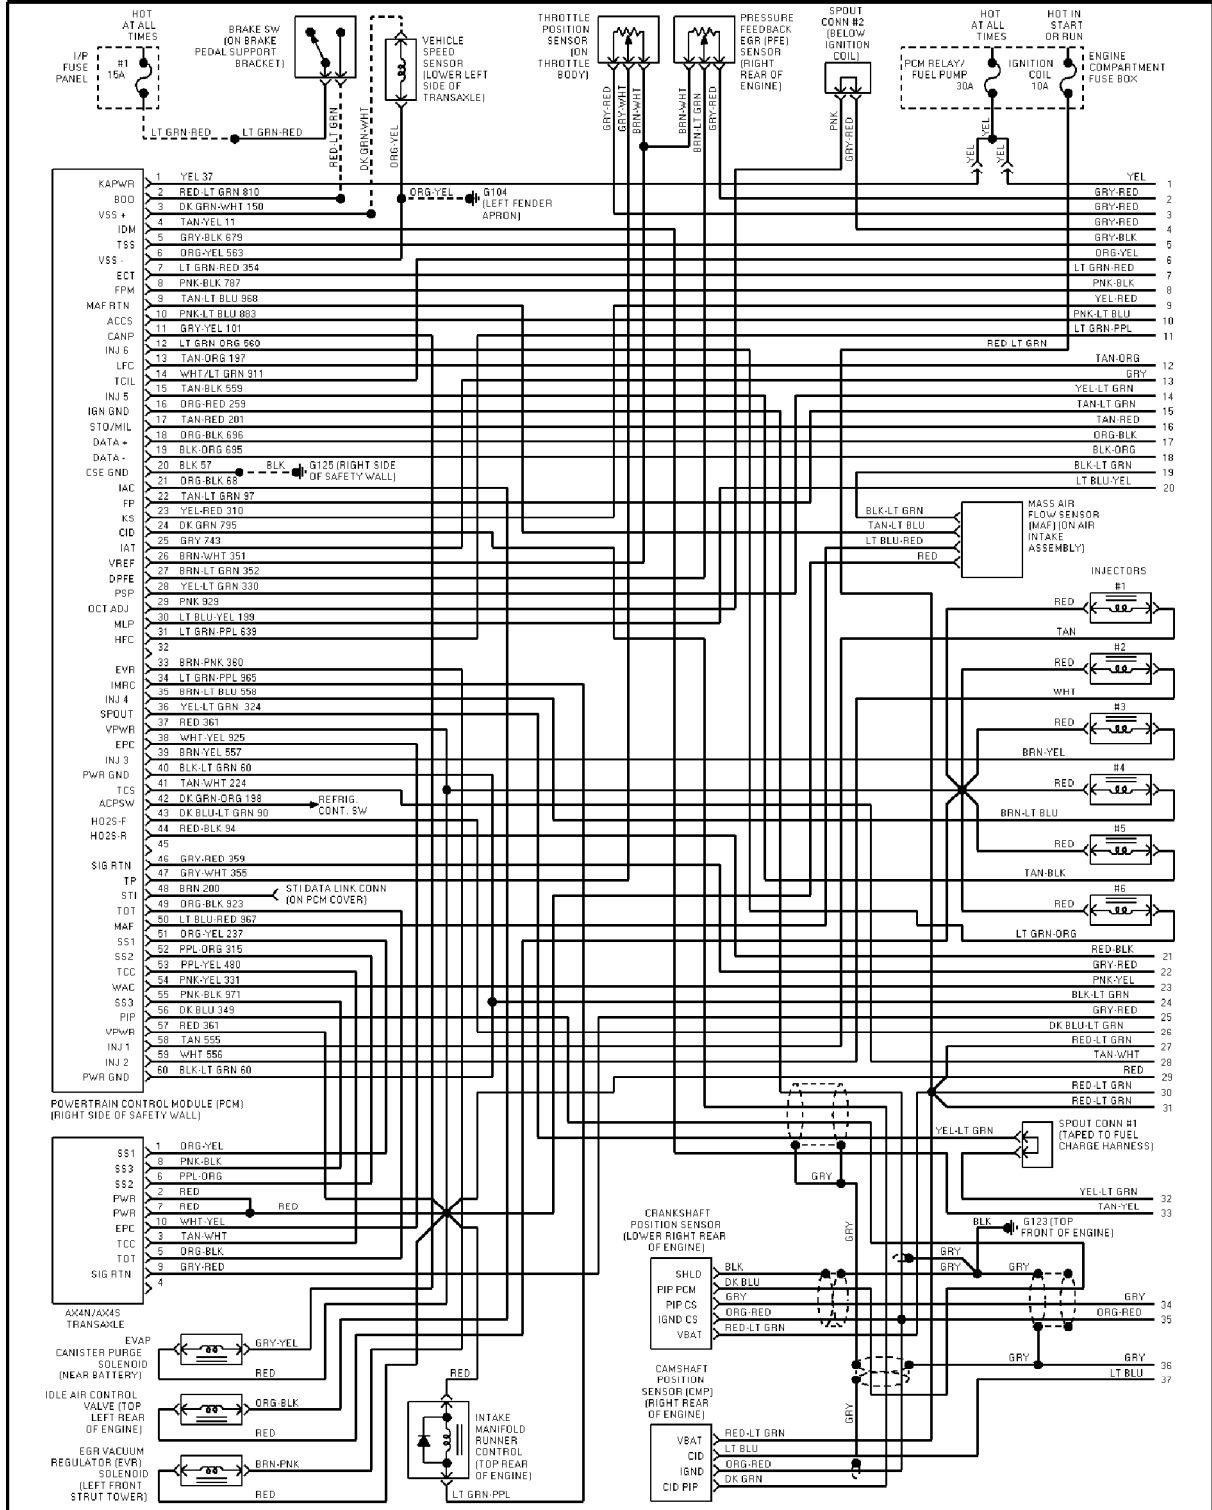

SYSTEM WIRING DIAGRAMS

Selected Block

1995 Ford Taurus

For <http://www.mitchell.narod.ru/>

Copyright © 1997 Mitchell International

Friday, March 02, 2001 09:07PM

3.2L

3.2L SHO, Engine Performance Circuits (1 of 2)

SYSTEM WIRING DIAGRAMS

Selected Block (p. 2)

1995 Ford Taurus

For <http://www.mitchell.narod.ru/>

Copyright © 1997 Mitchell International

Friday, March 02, 2001 09:07PM

3.2L SHO, Engine Performance Circuits (2 of 2)

SYSTEM WIRING DIAGRAMS

Selected Block (p. 3)

1995 Ford Taurus

For <http://www.mitchell.narod.ru/>

Copyright © 1997 Mitchell International

Friday, March 02, 2001 09:07PM

3.8L, Engine Performance Circuits (1 of 2)

SYSTEM WIRING DIAGRAMS

Selected Block (p. 4)

1995 Ford Taurus

For <http://www.mitchell.narod.ru/>

Copyright © 1997 Mitchell International

Friday, March 02, 2001 09:07PM