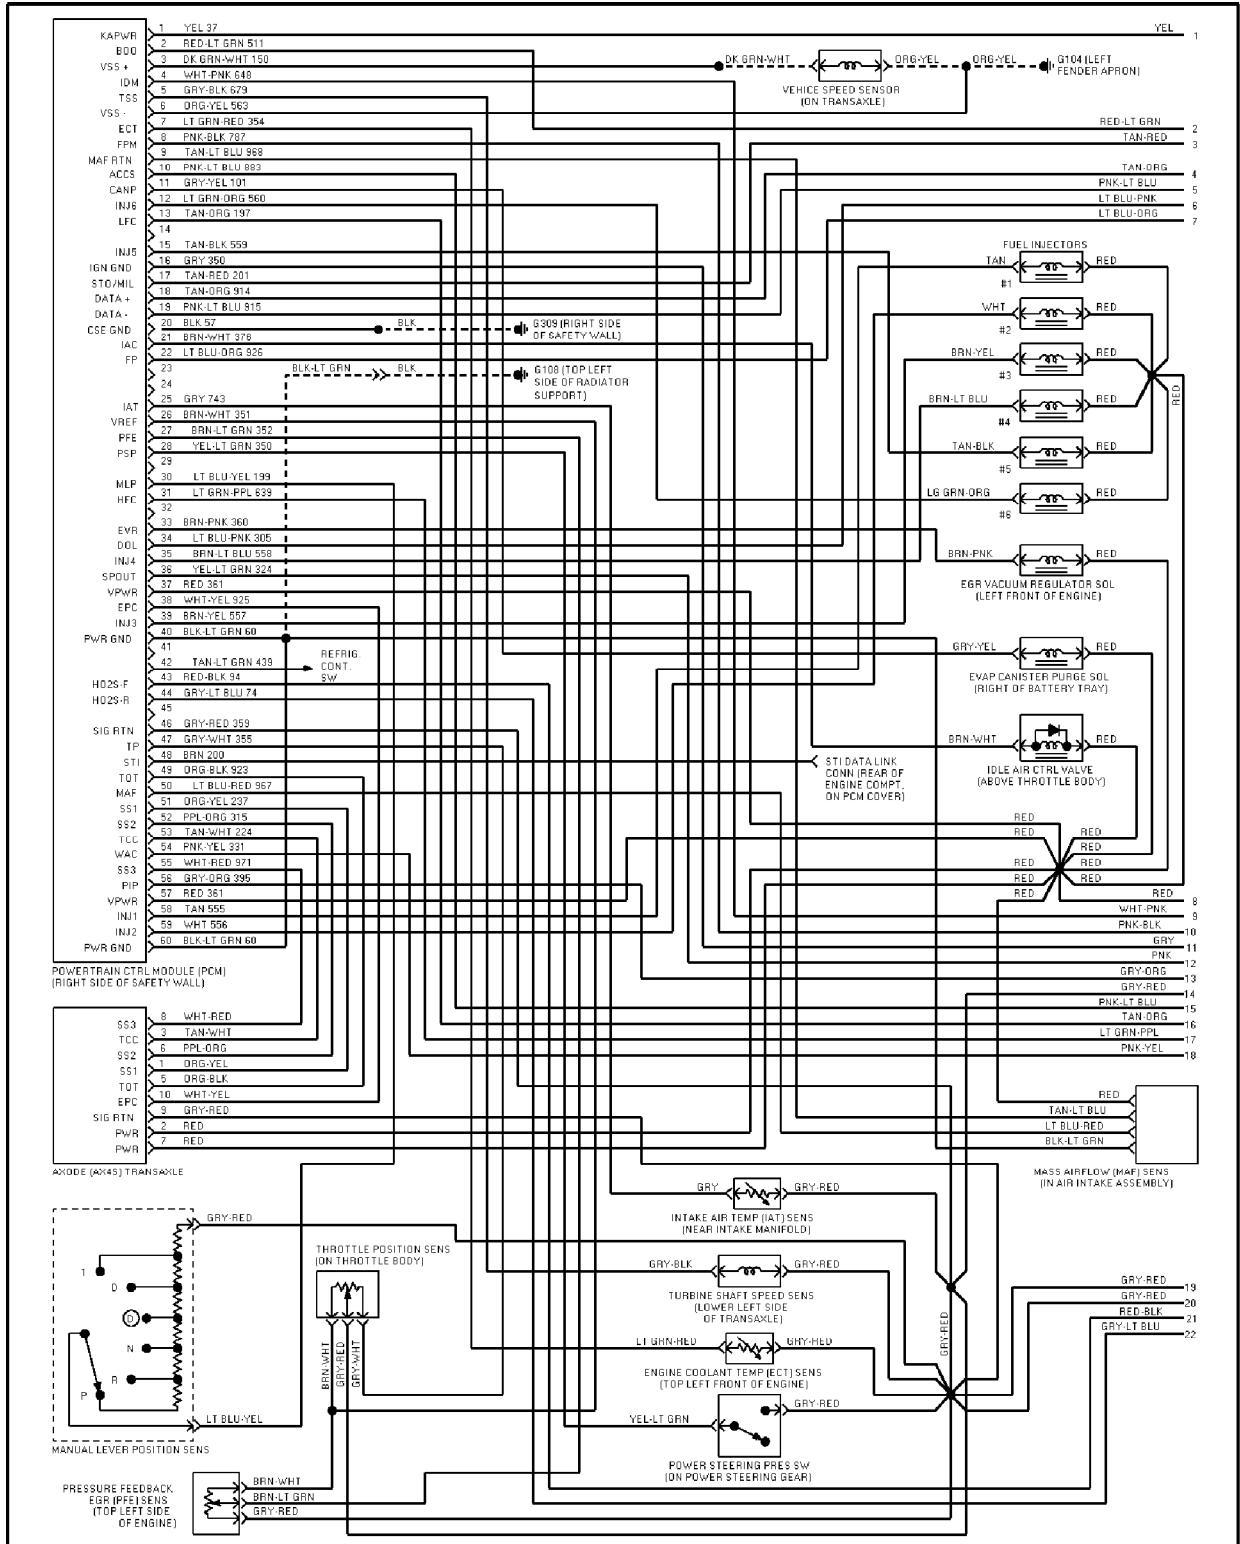

SYSTEM WIRING DIAGRAMS

Selected Block

1995 Ford Taurus

For <http://www.mitchell.narod.ru/>

Copyright © 1997 Mitchell International

Friday, March 02, 2001 09:07PM

3.2L

3.2L SHO, Engine Performance Circuits (1 of 2)

SYSTEM WIRING DIAGRAMS

Selected Block (p. 2)

1995 Ford Taurus

For <http://www.mitchell.narod.ru/>

Copyright © 1997 Mitchell International

Friday, March 02, 2001 09:07PM

3.2L SHO, Engine Performance Circuits (2 of 2)

SYSTEM WIRING DIAGRAMS

Selected Block (p. 3)

1995 Ford Taurus

For <http://www.mitchell.narod.ru/>

Copyright © 1997 Mitchell International

Friday, March 02, 2001 09:07PM

3.8L, Engine Performance Circuits (1 of 2)

SYSTEM WIRING DIAGRAMS

Selected Block (p. 4)

1995 Ford Taurus

For <http://www.mitchell.narod.ru/>

Copyright © 1997 Mitchell International

Friday, March 02, 2001 09:07PM