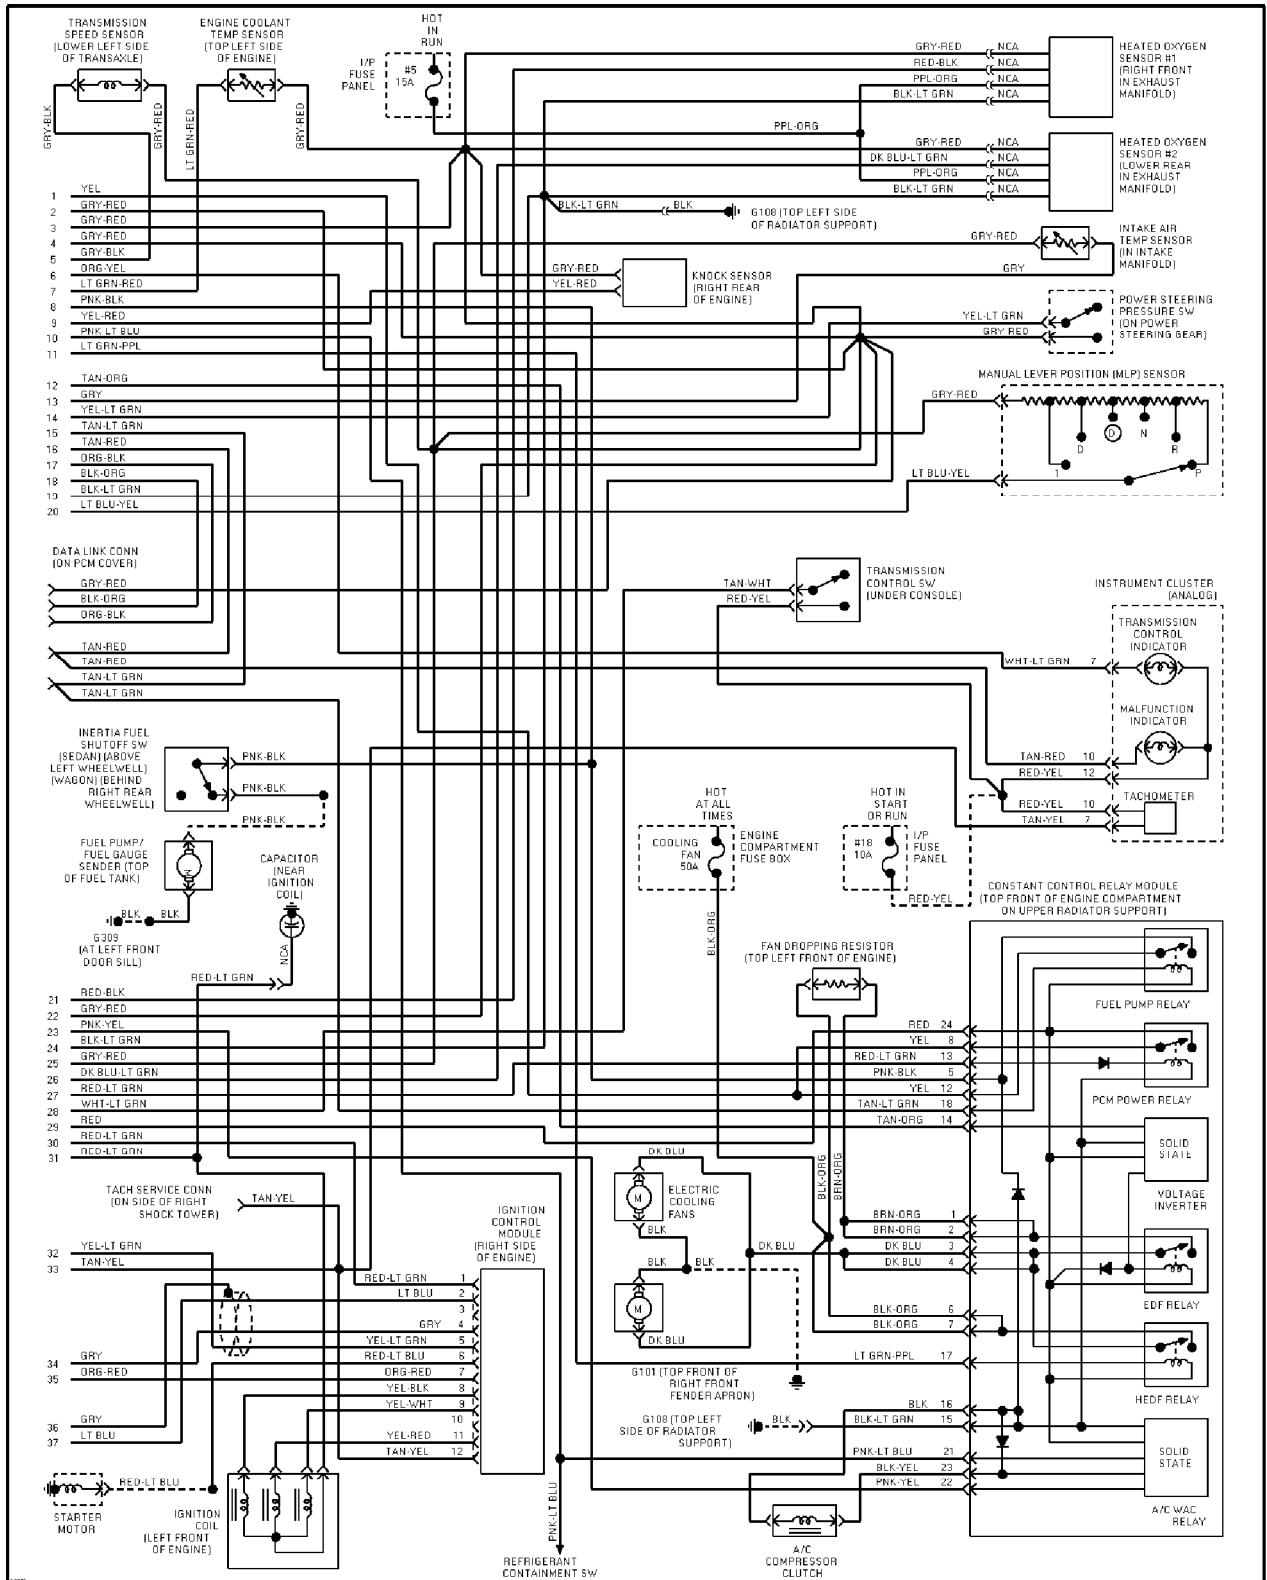

SYSTEM WIRING DIAGRAMS

Selected Block

1995 Ford Taurus

For <http://www.mitchell.narod.ru/>

Copyright © 1997 Mitchell International

Friday, March 02, 2001 09:07PM

3.2L

3.2L SHO, Engine Performance Circuits (1 of 2)

SYSTEM WIRING DIAGRAMS

Selected Block (p. 2)

1995 Ford Taurus

For <http://www.mitchell.narod.ru/>

Copyright © 1997 Mitchell International

Friday, March 02, 2001 09:07PM

3.2L SHO, Engine Performance Circuits (2 of 2)

SYSTEM WIRING DIAGRAMS

Selected Block (p. 3)

1995 Ford Taurus

For <http://www.mitchell.narod.ru/>

Copyright © 1997 Mitchell International

Friday, March 02, 2001 09:07PM

3.8L, Engine Performance Circuits (1 of 2)

SYSTEM WIRING DIAGRAMS

Selected Block (p. 4)

1995 Ford Taurus

For <http://www.mitchell.narod.ru/>

Copyright © 1997 Mitchell International

Friday, March 02, 2001 09:07PM