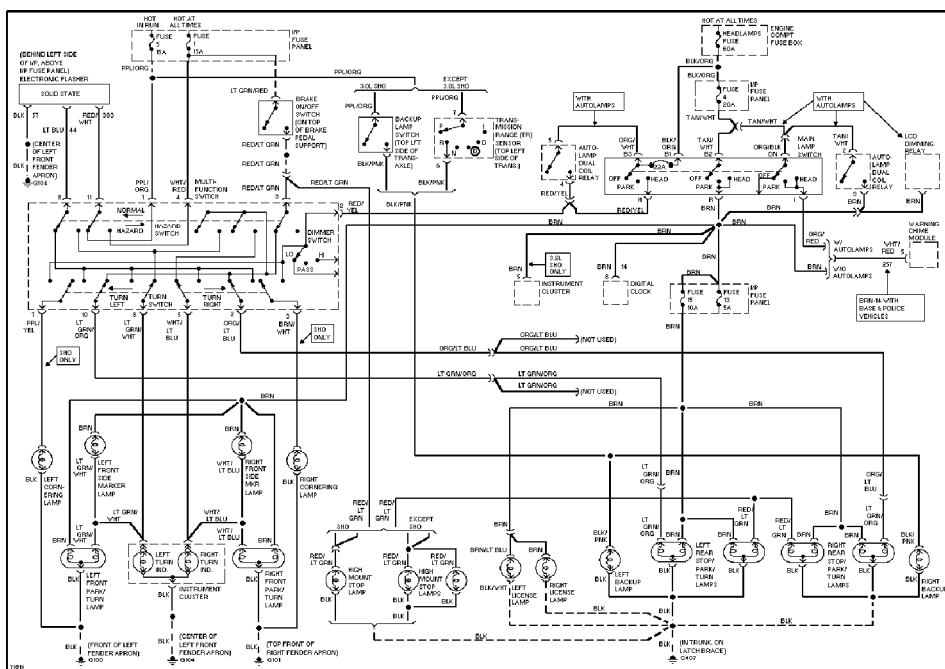

SYSTEM WIRING DIAGRAMS

Selected Block

1995 Ford Taurus

For <http://www.mitchell.narod.ru/>

Copyright © 1997 Mitchell International

Friday, March 02, 2001 09:07PM

EXTERIOR LIGHTS

Exterior Light Circuit, Sedan W/ Lamp Out Warning

Exterior Light Circuit, Sedan W/O Lamp Out Warning

SYSTEM WIRING DIAGRAMS

Selected Block (p. 2)

1995 Ford Taurus

For <http://www.mitchell.narod.ru/>

Copyright © 1997 Mitchell International

Friday, March 02, 2001 09:07PM

Exterior Light Circuit, Wagon