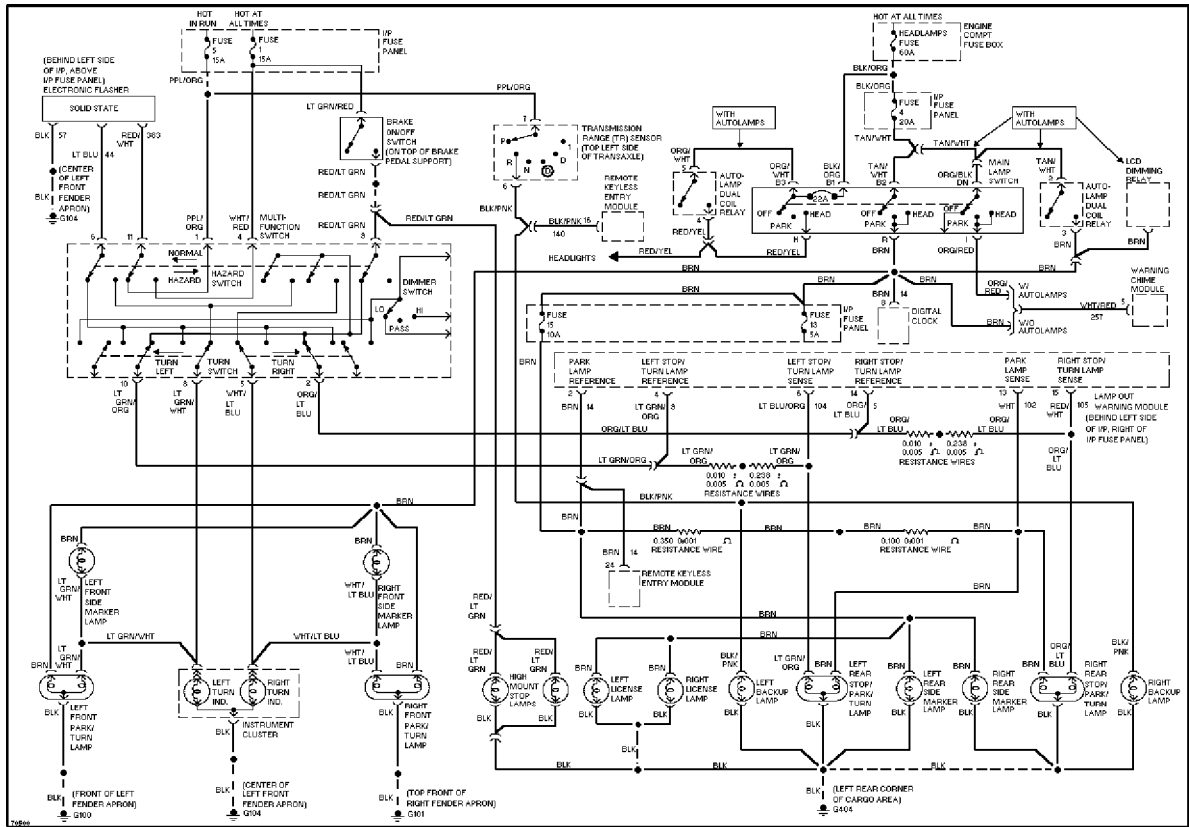

SYSTEM WIRING DIAGRAMS

Selected Block

1995 Ford Taurus

For <http://www.mitchell.narod.ru/>

Copyright © 1997 Mitchell International

Friday, March 02, 2001 09:07PM

EXTERIOR LIGHTS

Exterior Light Circuit, Sedan W/ Lamp Out Warning

Exterior Light Circuit, Sedan W/O Lamp Out Warning

SYSTEM WIRING DIAGRAMS

Selected Block (p. 2)

1995 Ford Taurus

For <http://www.mitchell.narod.ru/>

Copyright © 1997 Mitchell International

Friday, March 02, 2001 09:07PM

Exterior Light Circuit, Wagon