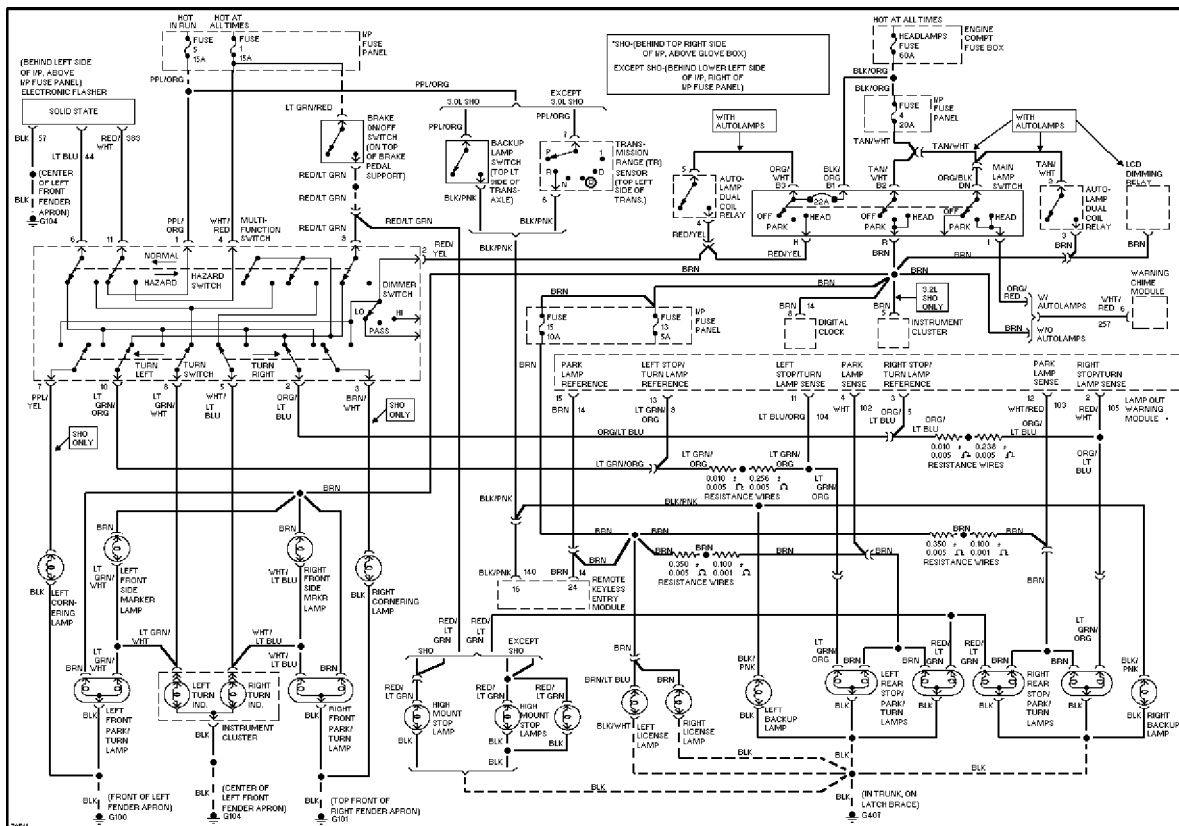

SYSTEM WIRING DIAGRAMS

Selected Block

1995 Ford Taurus

For <http://www.mitchell.narod.ru/>

Copyright © 1997 Mitchell International

Friday, March 02, 2001 09:07PM

EXTERIOR LIGHTS

Exterior Light Circuit, Sedan W/ Lamp Out Warning

Exterior Light Circuit, Sedan W/O Lamp Out Warning

SYSTEM WIRING DIAGRAMS

Selected Block (p. 2)

1995 Ford Taurus

For <http://www.mitchell.narod.ru/>

Copyright © 1997 Mitchell International

Friday, March 02, 2001 09:07PM

Exterior Light Circuit, Wagon