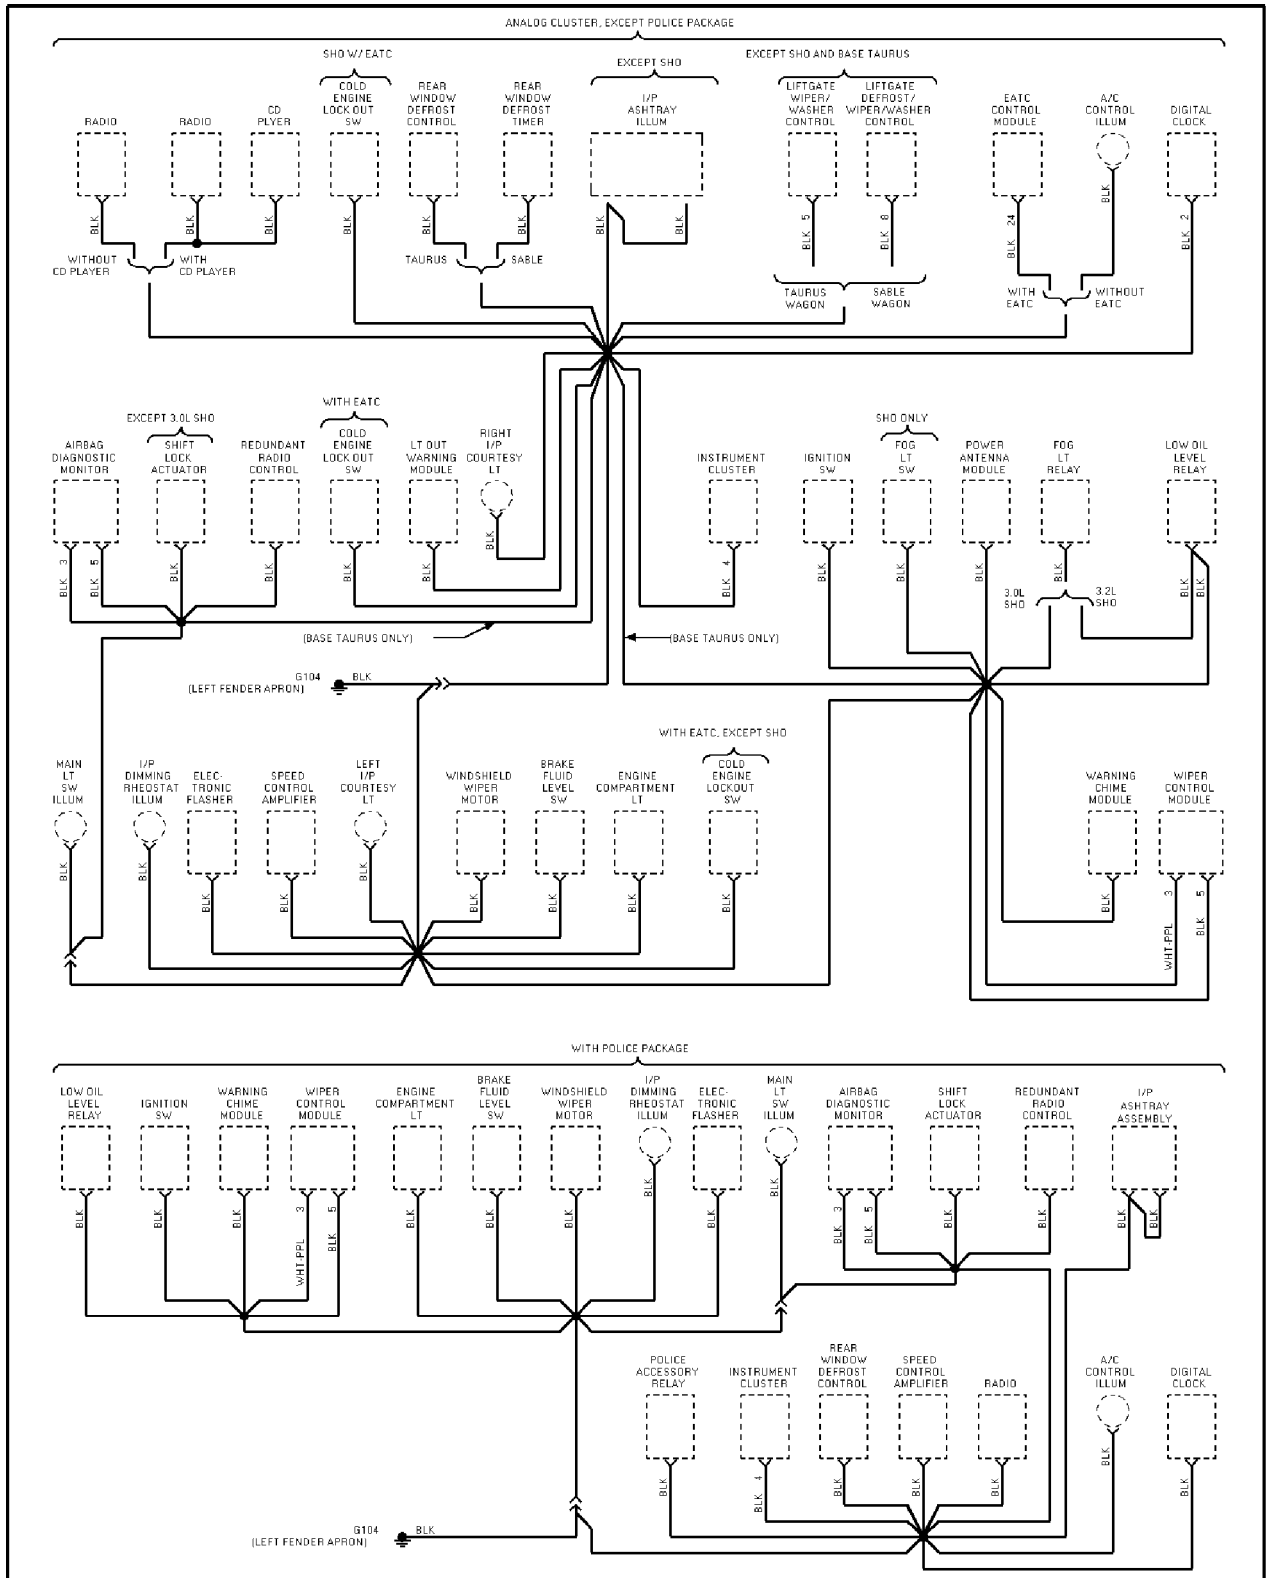

SYSTEM WIRING DIAGRAMS

Selected Block (p. 2)

1995 Ford Taurus

For <http://www.mitchell.narod.ru/>

Copyright © 1997 Mitchell International

Friday, March 02, 2001 09:08PM

Ground Distribution Circuit (2 of 5)

SYSTEM WIRING DIAGRAMS

Selected Block (p. 3)

1995 Ford Taurus

For <http://www.mitchell.narod.ru/>

Copyright © 1997 Mitchell International

Friday, March 02, 2001 09:08PM

Ground Distribution Circuit (3 of 5)

SYSTEM WIRING DIAGRAMS

Selected Block (p. 4)

1995 Ford Taurus

For <http://www.mitchell.narod.ru/>

Copyright © 1997 Mitchell International

Friday, March 02, 2001 09:08PM

Ground Distribution Circuit (4 of 5)

SYSTEM WIRING DIAGRAMS

Selected Block (p. 5)

1995 Ford Taurus