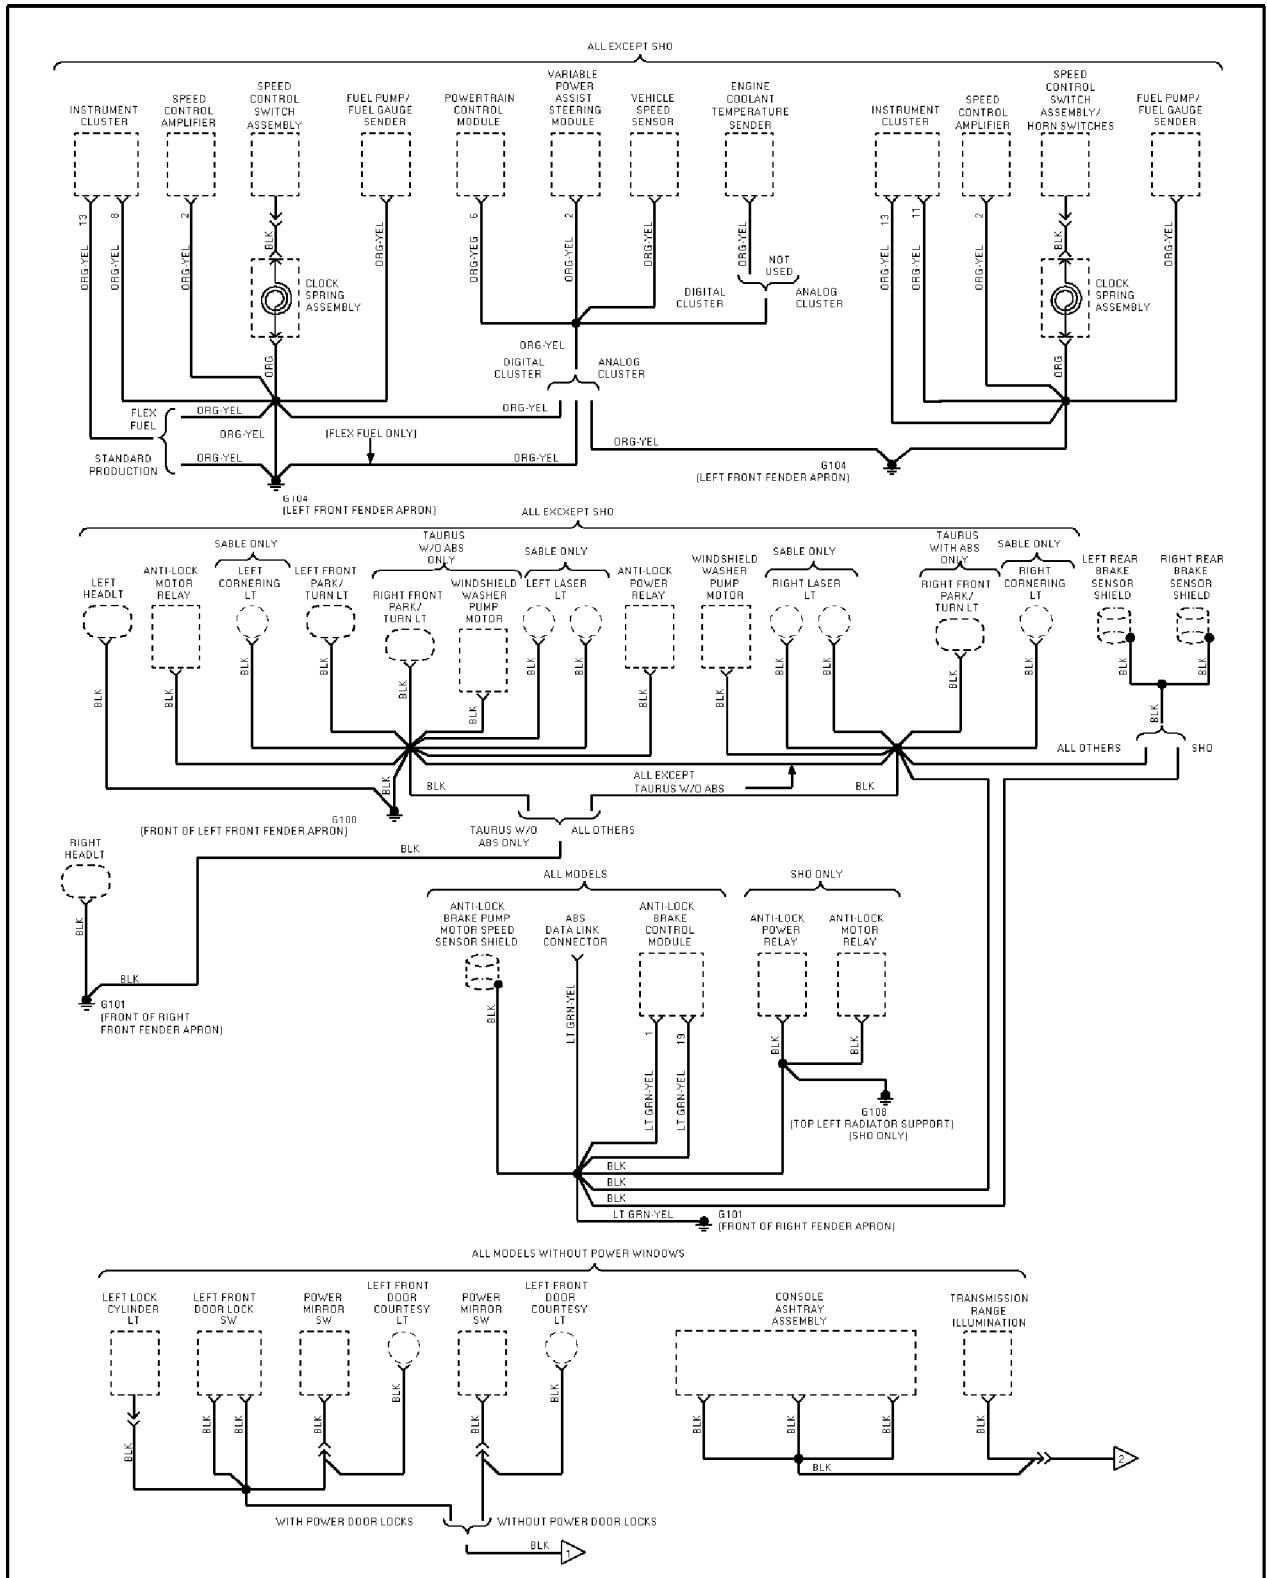

SYSTEM WIRING DIAGRAMS

Selected Block

1995 Ford Taurus

For <http://www.mitchell.narod.ru/>

Copyright © 1997 Mitchell International

Friday, March 02, 2001 09:08PM

GROUND DISTRIBUTION

Ground Distribution Circuit (1 of 5)

SYSTEM WIRING DIAGRAMS

Selected Block (p. 2)

1995 Ford Taurus

For <http://www.mitchell.narod.ru/>

Copyright © 1997 Mitchell International

Friday, March 02, 2001 09:08PM

Ground Distribution Circuit (2 of 5)

SYSTEM WIRING DIAGRAMS

Selected Block (p. 3)

1995 Ford Taurus

For <http://www.mitchell.narod.ru/>

Copyright © 1997 Mitchell International

Friday, March 02, 2001 09:08PM

Ground Distribution Circuit (3 of 5)

SYSTEM WIRING DIAGRAMS

Selected Block (p. 4)