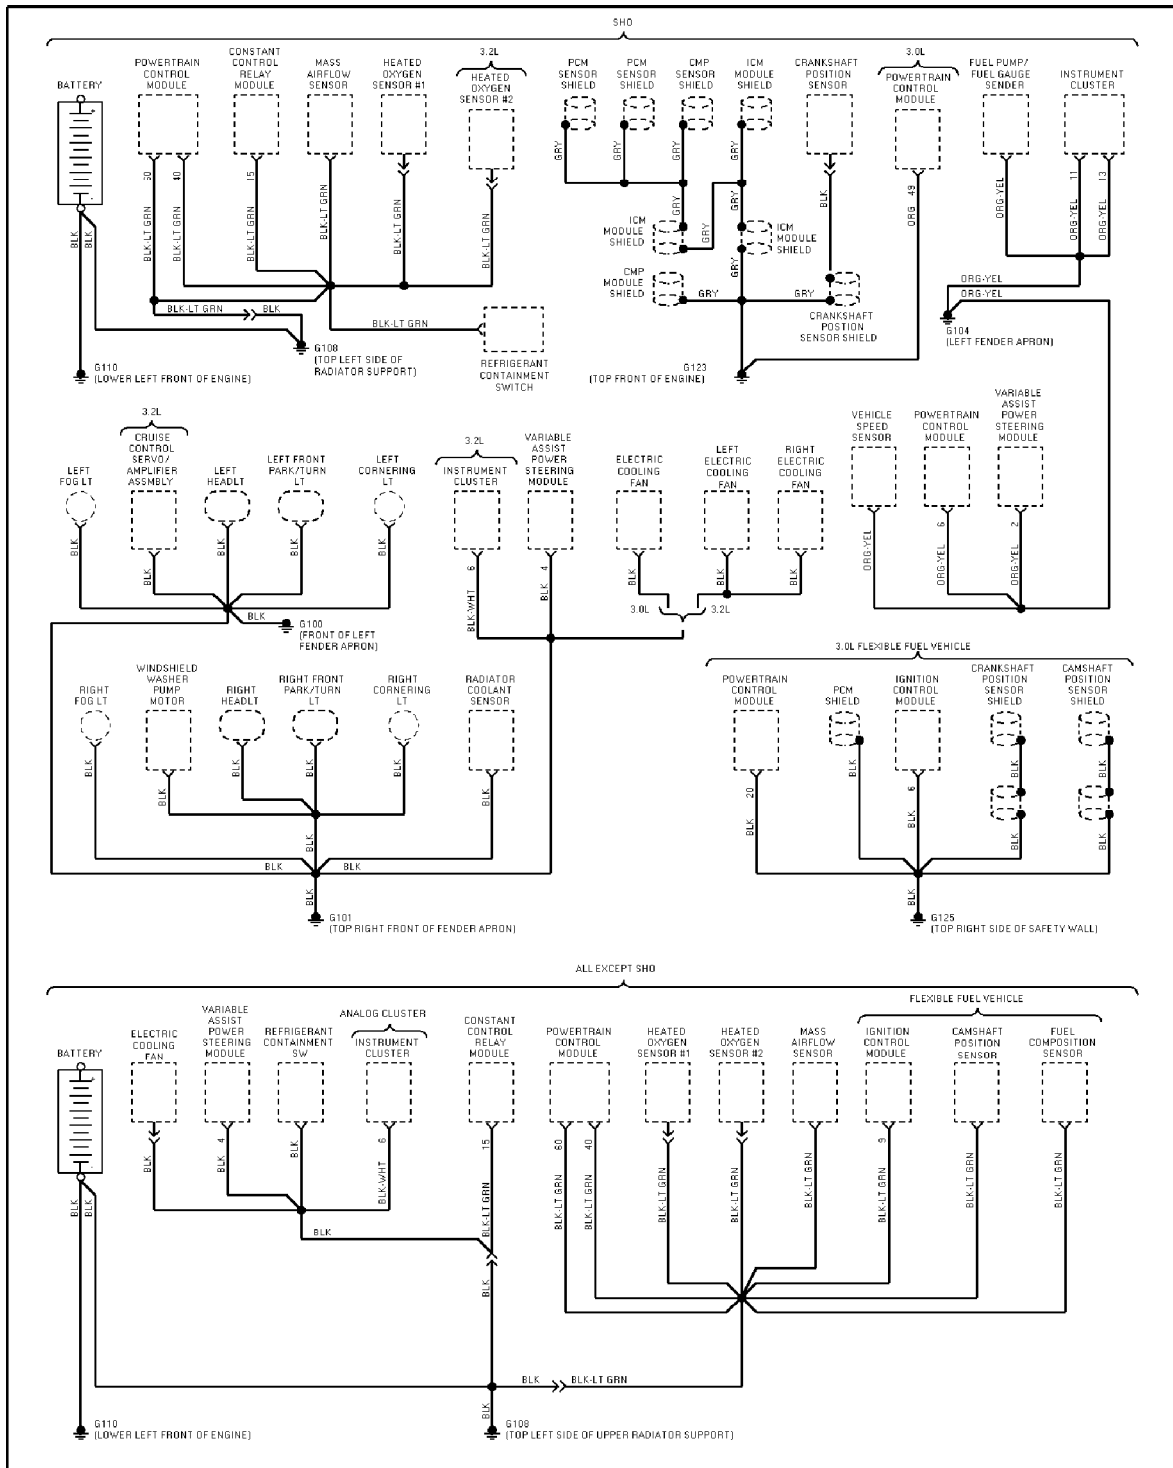

SYSTEM WIRING DIAGRAMS

Selected Block

1995 Ford Taurus

For <http://www.mitchell.narod.ru/>

Copyright © 1997 Mitchell International

Friday, March 02, 2001 09:08PM

GROUND DISTRIBUTION

Ground Distribution Circuit (1 of 5)

SYSTEM WIRING DIAGRAMS

Selected Block (p. 2)

1995 Ford Taurus

For <http://www.mitchell.narod.ru/>

Copyright © 1997 Mitchell International

Friday, March 02, 2001 09:08PM

Ground Distribution Circuit (2 of 5)

SYSTEM WIRING DIAGRAMS

Selected Block (p. 3)

1995 Ford Taurus

For <http://www.mitchell.narod.ru/>

Copyright © 1997 Mitchell International

Friday, March 02, 2001 09:08PM

Ground Distribution Circuit (3 of 5)

SYSTEM WIRING DIAGRAMS

Selected Block (p. 4)