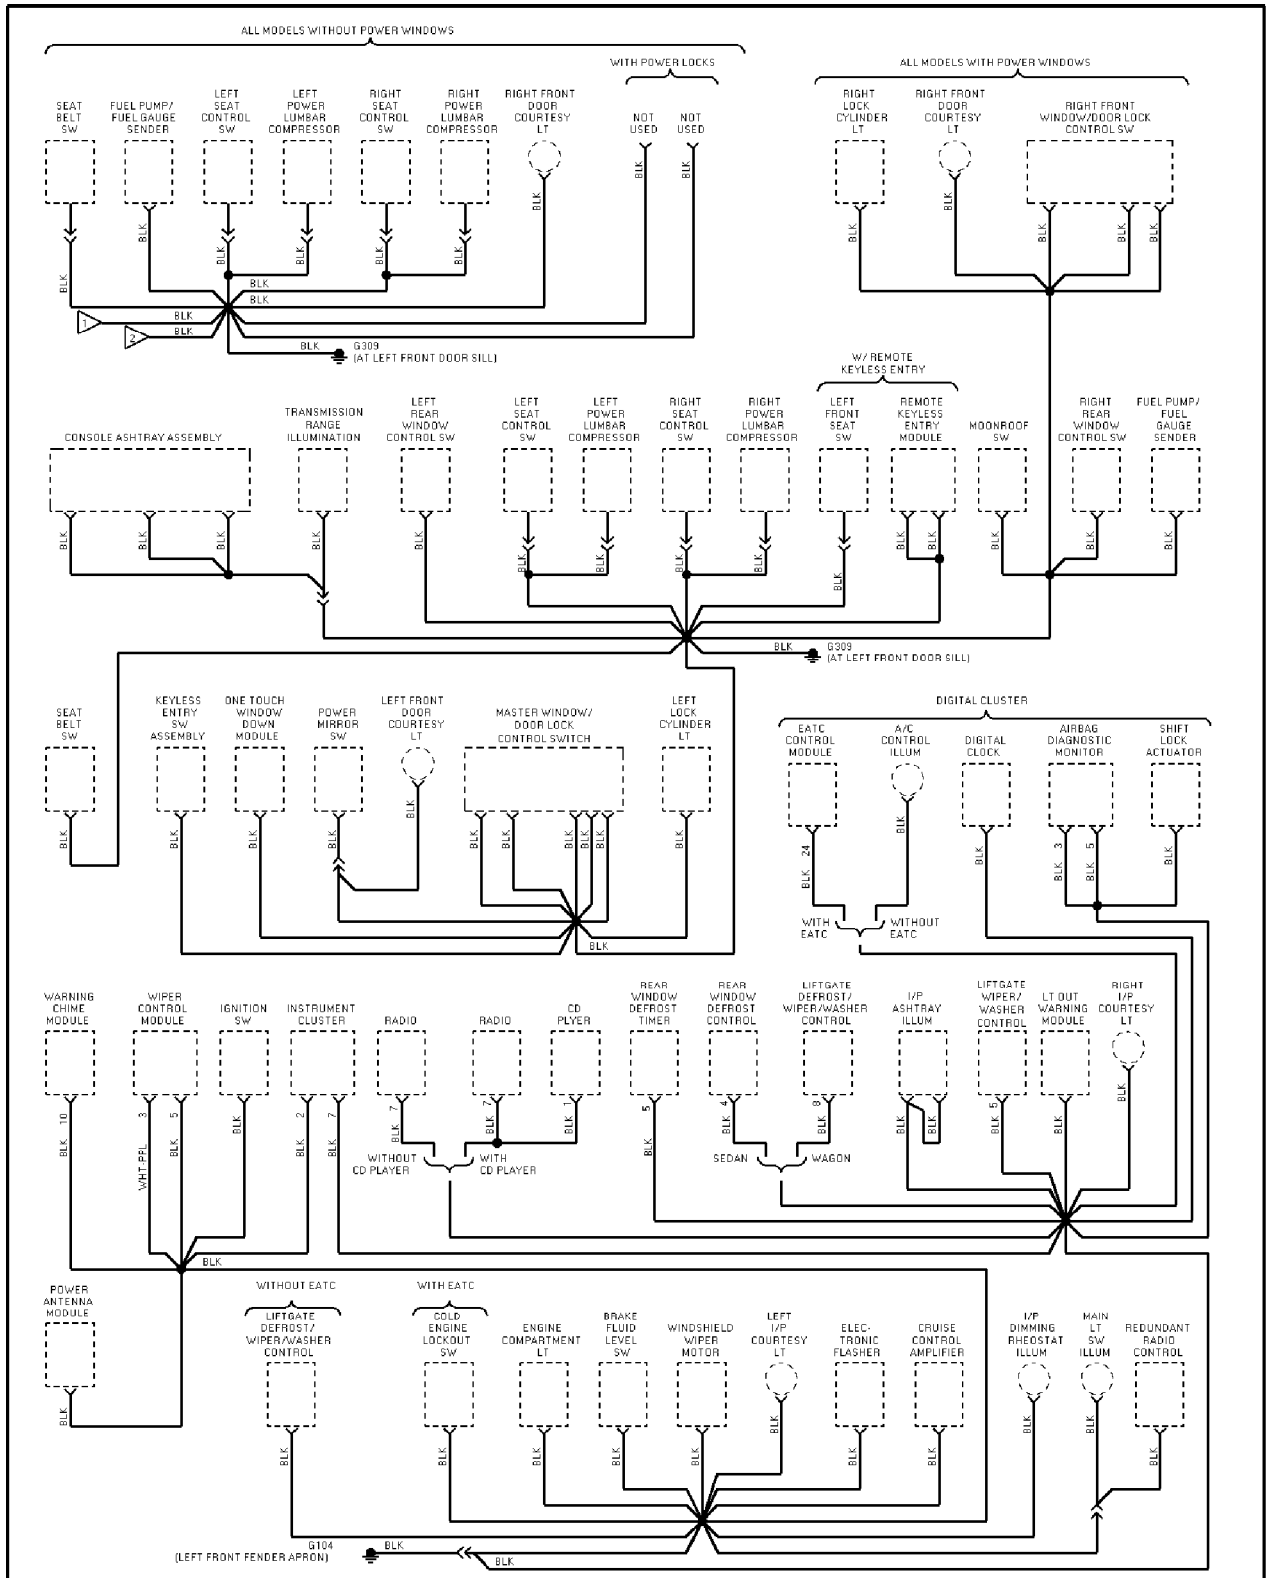

SYSTEM WIRING DIAGRAMS

Selected Block

1995 Ford Taurus

For <http://www.mitchell.narod.ru/>

Copyright © 1997 Mitchell International

Friday, March 02, 2001 09:08PM

GROUND DISTRIBUTION

Ground Distribution Circuit (1 of 5)

SYSTEM WIRING DIAGRAMS

Selected Block (p. 2)

1995 Ford Taurus

For <http://www.mitchell.narod.ru/>

Copyright © 1997 Mitchell International

Friday, March 02, 2001 09:08PM

Ground Distribution Circuit (2 of 5)

SYSTEM WIRING DIAGRAMS

Selected Block (p. 3)

1995 Ford Taurus

For <http://www.mitchell.narod.ru/>

Copyright © 1997 Mitchell International

Friday, March 02, 2001 09:08PM

Ground Distribution Circuit (3 of 5)

SYSTEM WIRING DIAGRAMS

Selected Block (p. 4)