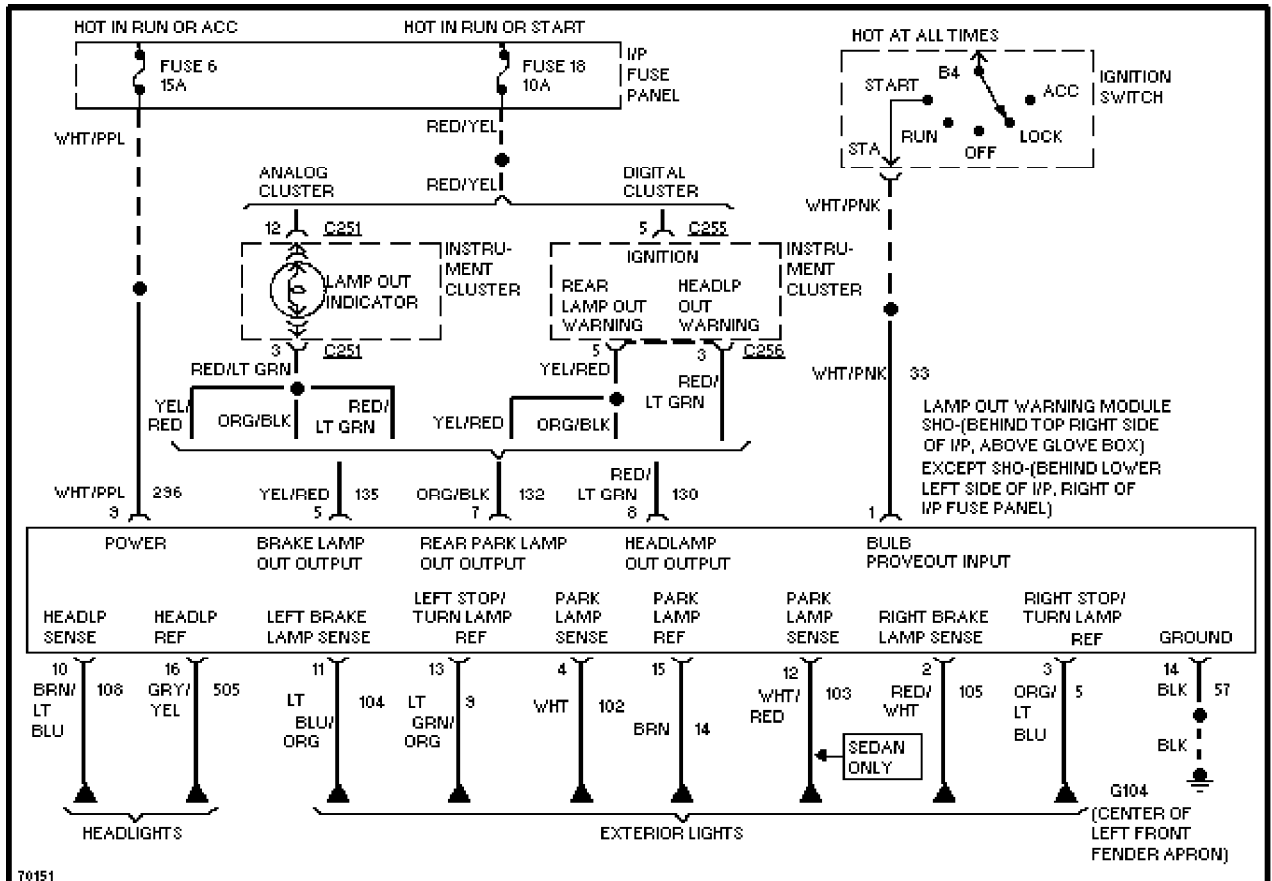

# SYSTEM WIRING DIAGRAMS

## Selected Block (p. 5)

1995 Ford Taurus

For <http://www.mitchell.narod.ru/>

Copyright © 1997 Mitchell International

Friday, March 02, 2001 09:08PM

3.0L Flex Fuel, Lamp Monitor Circuit