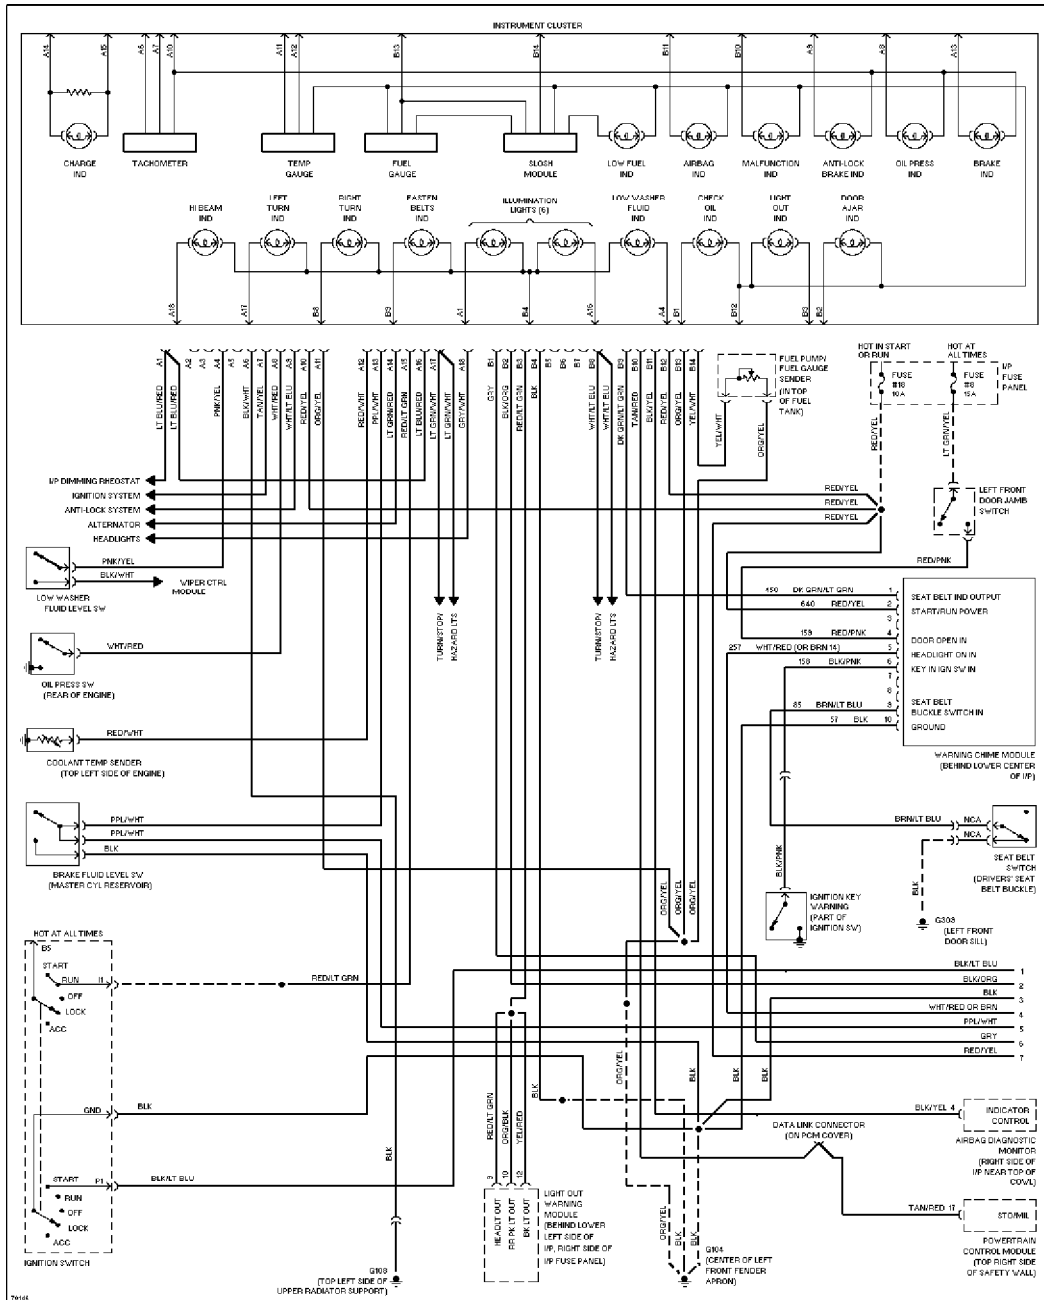

# SYSTEM WIRING DIAGRAMS

### INSTRUMENT CLUSTER

3.0L

3.0L Flex Fuel, Analog Cluster Circuit (1 of 2)

## Selected Block (p. 5)

1995 Ford Taurus

For <http://www.mitchell.narod.ru/>

Copyright © 1997 Mitchell International

Friday, March 02, 2001 09:08PM

3.0L Flex Fuel, Lamp Monitor Circuit