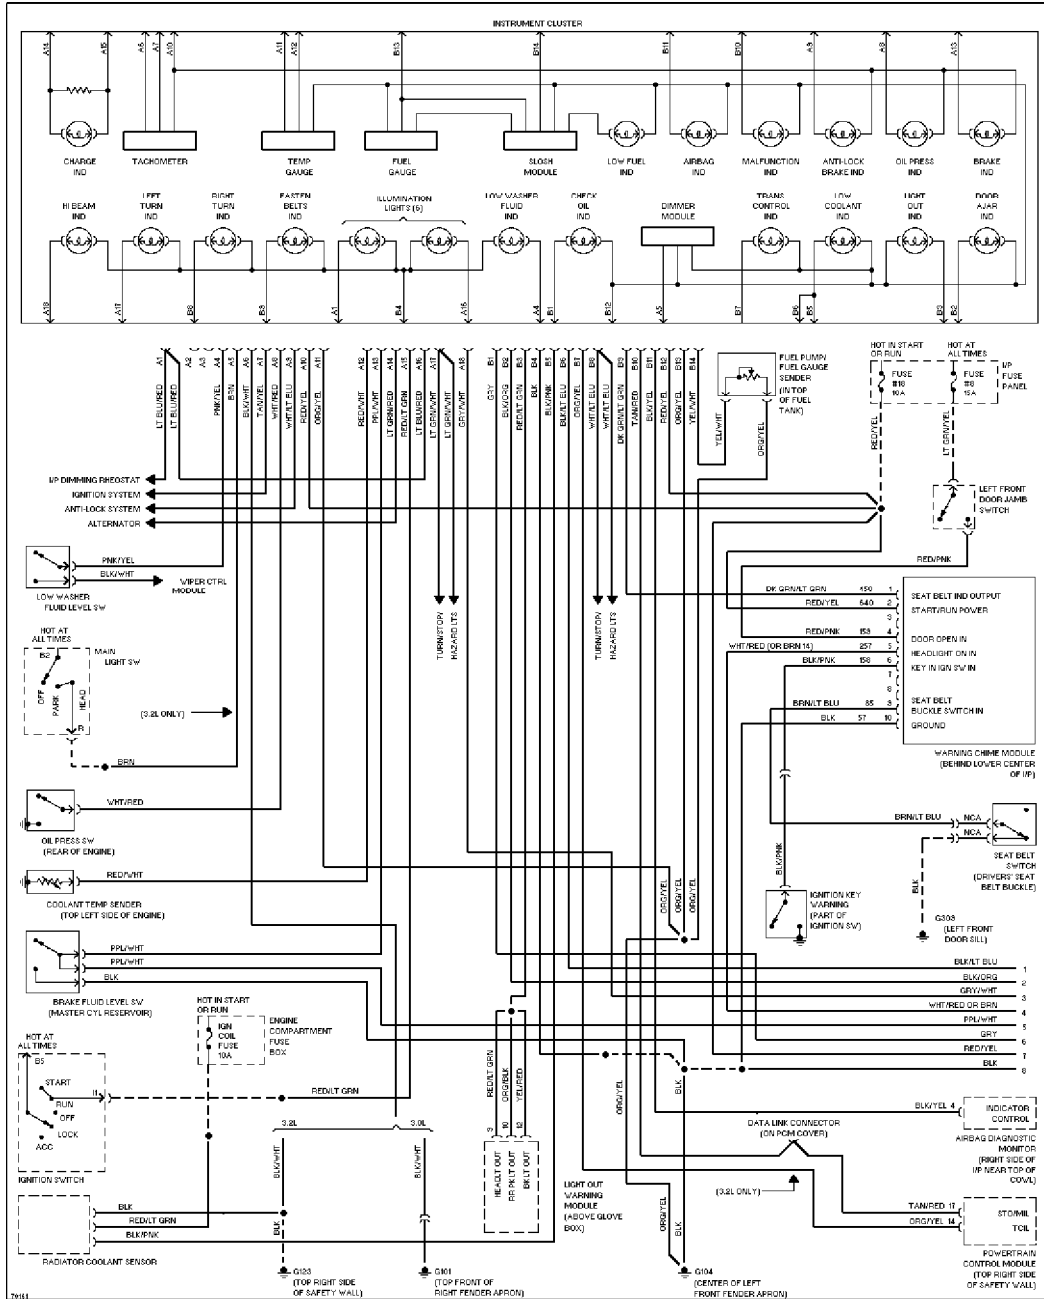

SYSTEM WIRING DIAGRAMS

Selected Block

1995 Ford Taurus

For <http://www.mitchell.narod.ru/>

Copyright © 1997 Mitchell International

Friday, March 02, 2001 09:08PM

3.2L

3.2L SHO, Instrument Cluster Circuit (1 of 2)

SYSTEM WIRING DIAGRAMS

Selected Block (p. 2)

1995 Ford Taurus

For <http://www.mitchell.narod.ru/>

Copyright © 1997 Mitchell International

Friday, March 02, 2001 09:08PM

3.2L SHO, Instrument Cluster Circuit (2 of 2)

SYSTEM WIRING DIAGRAMS

Selected Block (p. 3)

1995 Ford Taurus

For <http://www.mitchell.narod.ru/>

Copyright © 1997 Mitchell International

Friday, March 02, 2001 09:08PM

3.2L SHO, Lamp Monitor Circuit