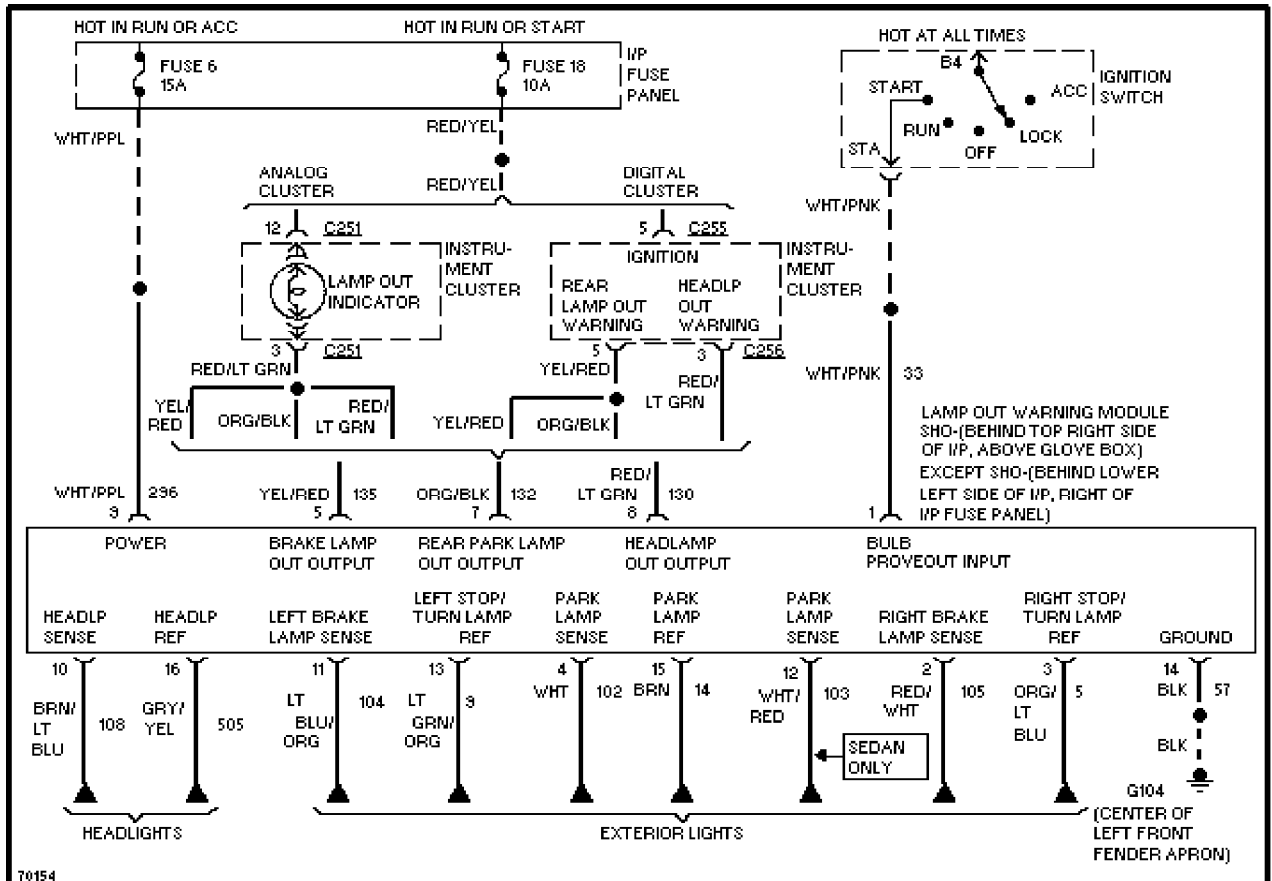

SYSTEM WIRING DIAGRAMS

Selected Block (p. 2)

1995 Ford Taurus

For <http://www.mitchell.narod.ru/>

Copyright © 1997 Mitchell International

Friday, March 02, 2001 09:08PM

3.2L SHO, Instrument Cluster Circuit (2 of 2)

SYSTEM WIRING DIAGRAMS

Selected Block (p. 3)

1995 Ford Taurus

For <http://www.mitchell.narod.ru/>

Copyright © 1997 Mitchell International

Friday, March 02, 2001 09:08PM

3.2L SHO, Lamp Monitor Circuit