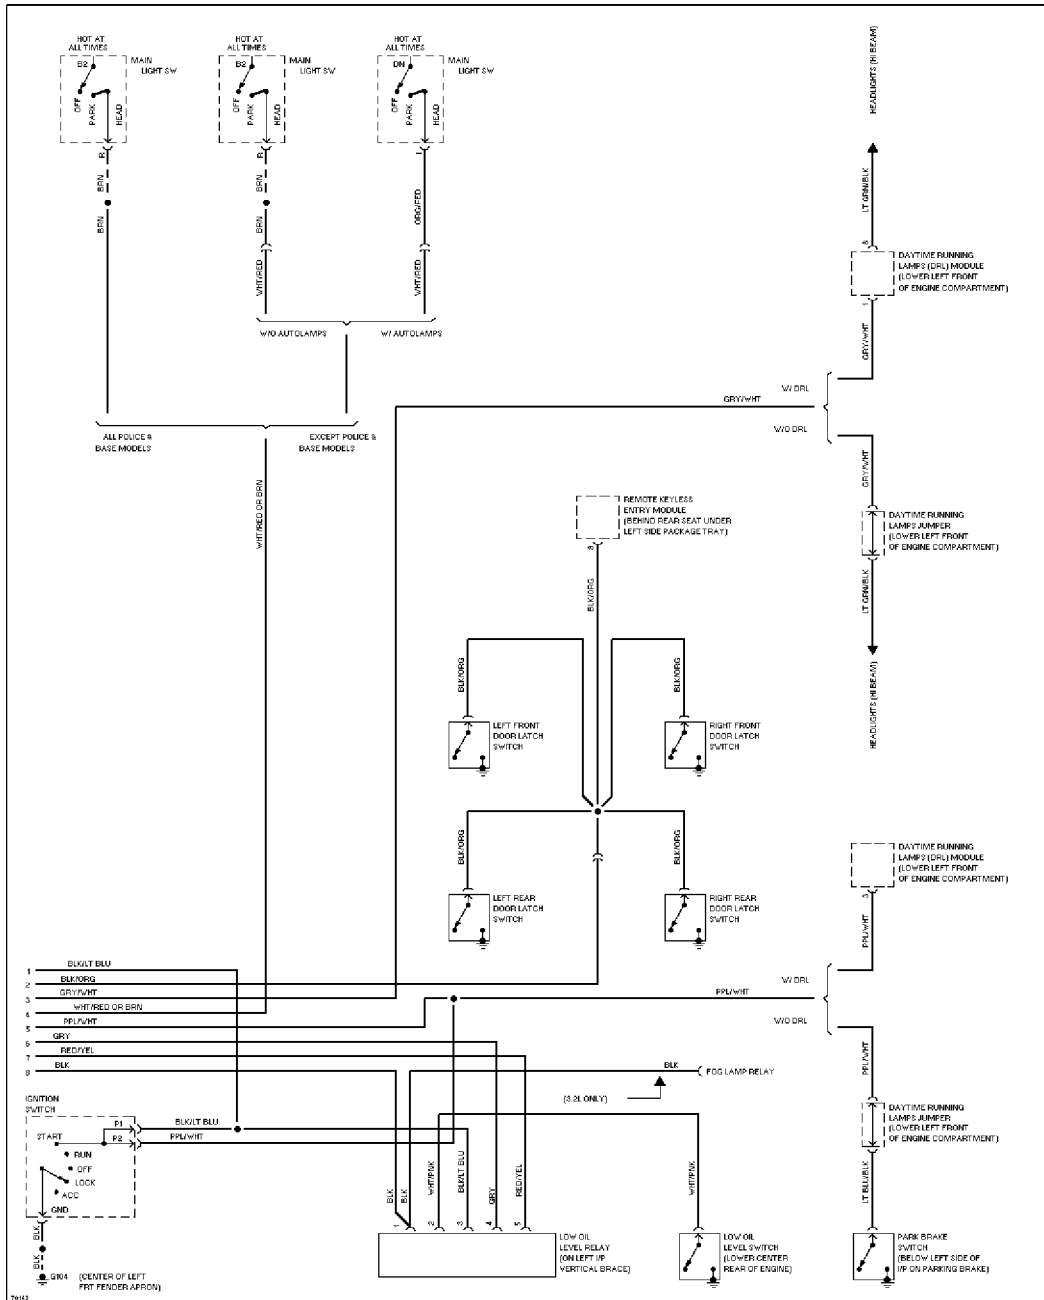

SYSTEM WIRING DIAGRAMS

Selected Block

1995 Ford Taurus

For <http://www.mitchell.narod.ru/>

Copyright © 1997 Mitchell International

Friday, March 02, 2001 09:08PM

3.2L

3.2L SHO, Instrument Cluster Circuit (1 of 2)

SYSTEM WIRING DIAGRAMS

Selected Block (p. 2)

1995 Ford Taurus

For <http://www.mitchell.narod.ru/>

Copyright © 1997 Mitchell International

Friday, March 02, 2001 09:08PM

3.2L SHO, Instrument Cluster Circuit (2 of 2)

SYSTEM WIRING DIAGRAMS

Selected Block (p. 3)

1995 Ford Taurus

For <http://www.mitchell.narod.ru/>

Copyright © 1997 Mitchell International

Friday, March 02, 2001 09:08PM

3.2L SHO, Lamp Monitor Circuit