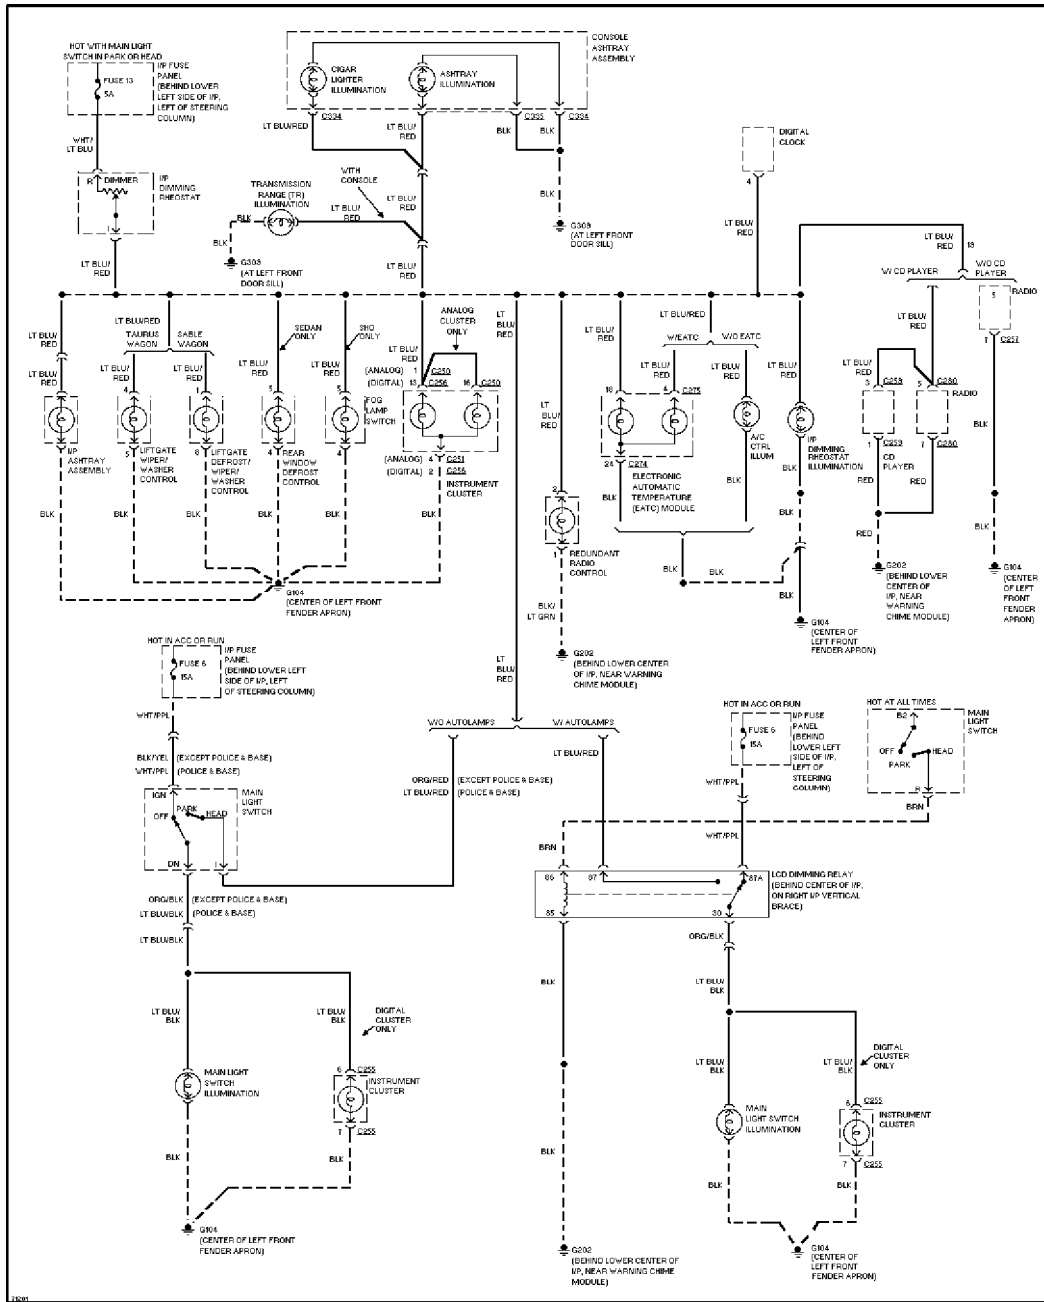

SYSTEM WIRING DIAGRAMS

Selected Block (p. 4)

1995 Ford Taurus

For <http://www.mitchell.narod.ru/>

Copyright © 1997 Mitchell International

Friday, March 02, 2001 09:09PM

Instrument Illumination Circuit