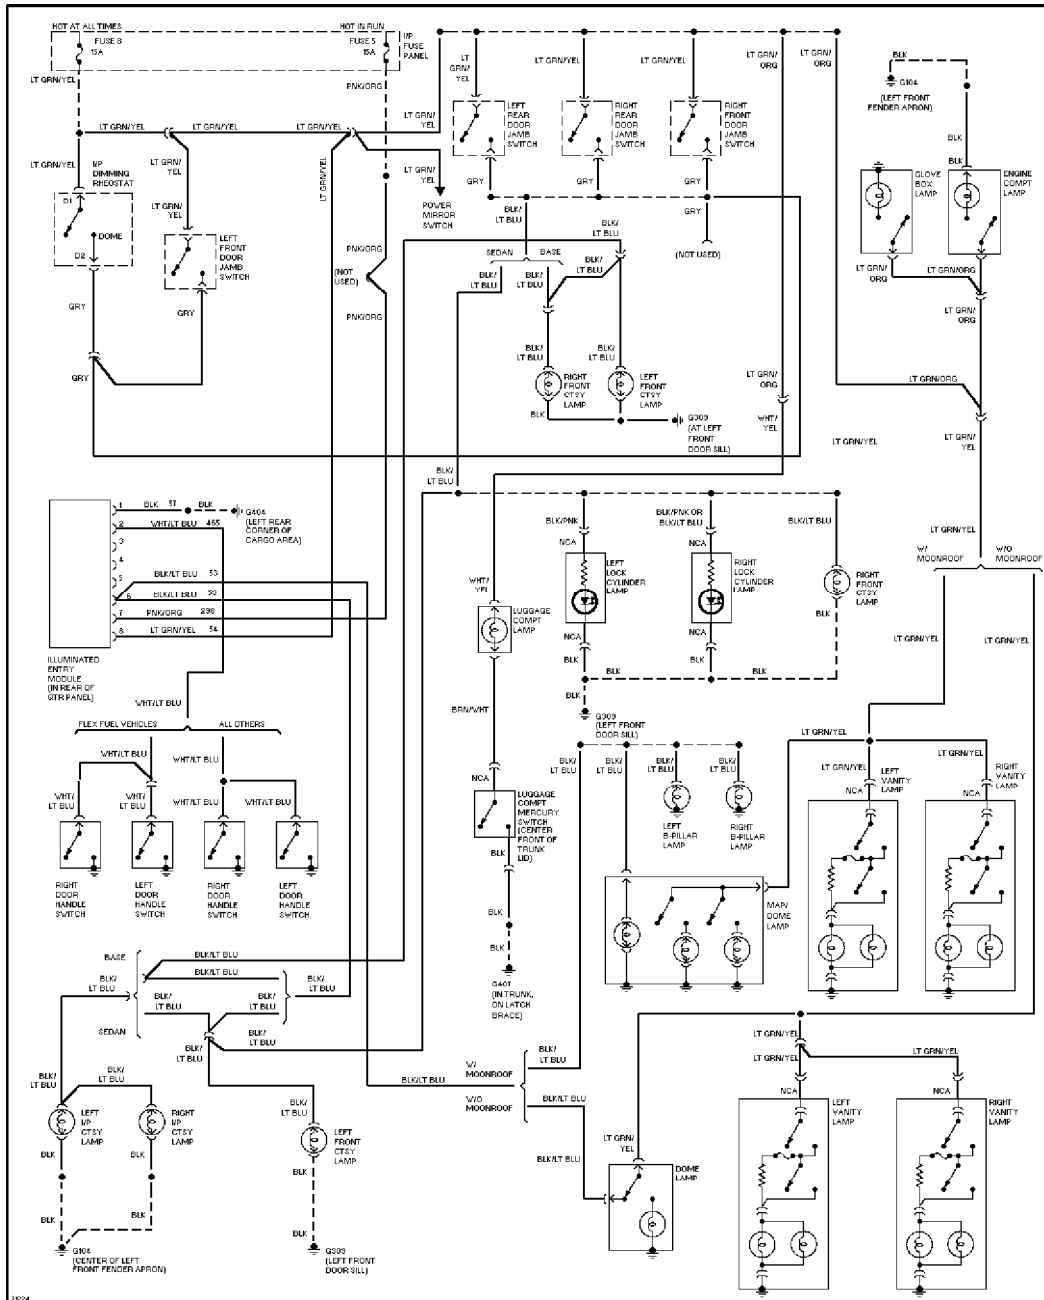

SYSTEM WIRING DIAGRAMS

Selected Block (p. 2)

1995 Ford Taurus

For <http://www.mitchell.narod.ru/>

Copyright © 1997 Mitchell International

Friday, March 02, 2001 09:09PM

Courtesy Lamps Circuit, Sedan W/O Remote/Keyless Entry

SYSTEM WIRING DIAGRAMS

Selected Block (p. 3)

1995 Ford Taurus

For <http://www.mitchell.narod.ru/>

Copyright © 1997 Mitchell International

Friday, March 02, 2001 09:09PM

Courtesy Lamps Circuit, Wagon

SYSTEM WIRING DIAGRAMS