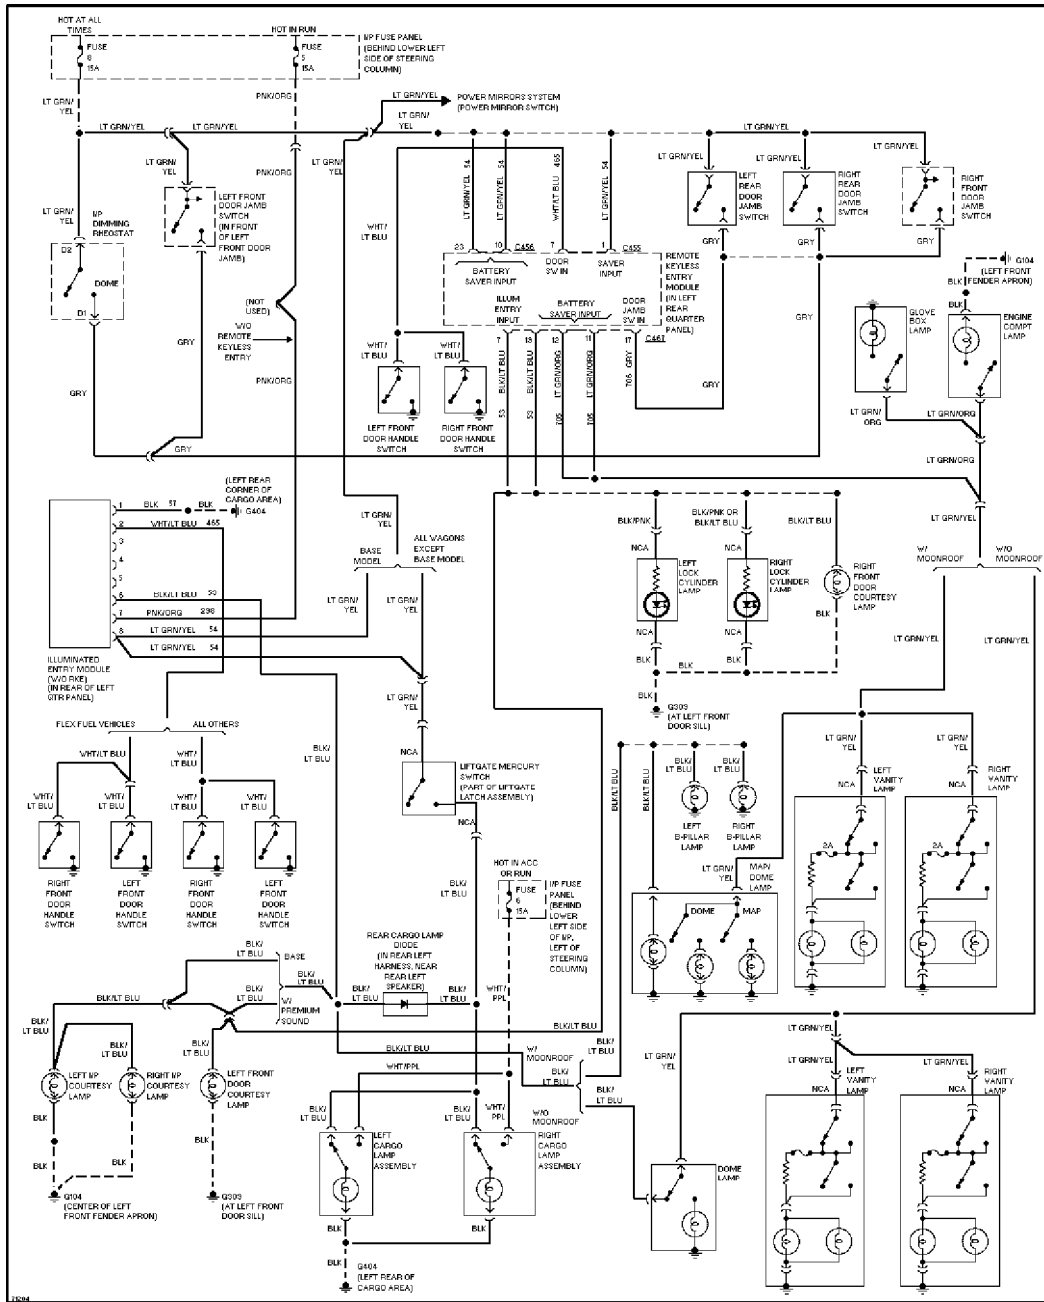

SYSTEM WIRING DIAGRAMS

Selected Block (p. 3)

1995 Ford Taurus

For <http://www.mitchell.narod.ru/>

Copyright © 1997 Mitchell International

Friday, March 02, 2001 09:09PM

Courtesy Lamps Circuit, Wagon

SYSTEM WIRING DIAGRAMS