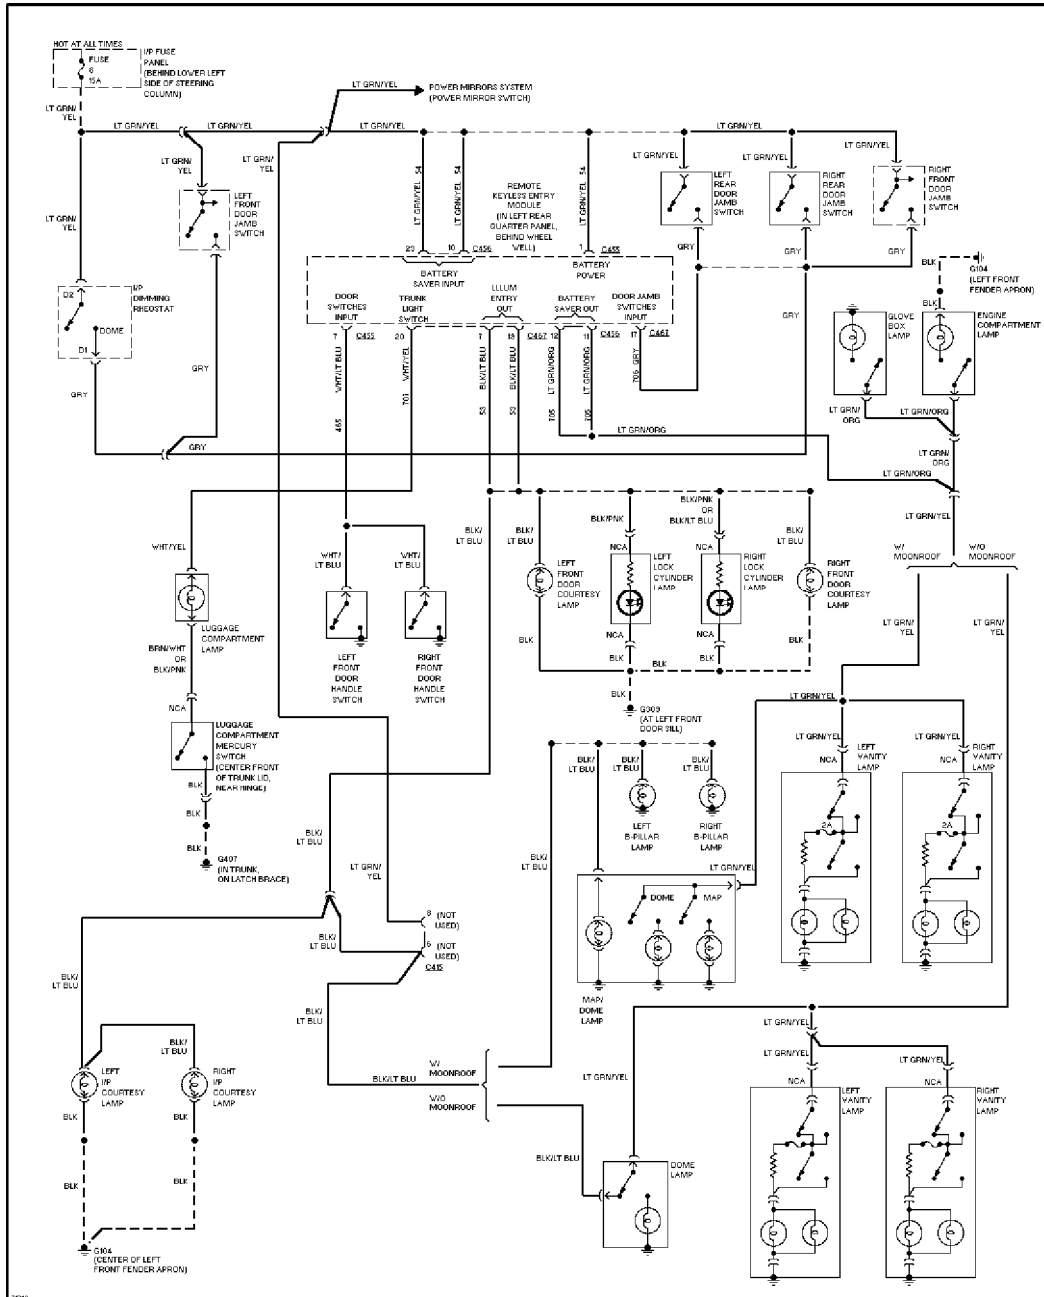

SYSTEM WIRING DIAGRAMS

Selected Block

1995 Ford Taurus

For <http://www.mitchell.narod.ru/>

Copyright © 1997 Mitchell International

Friday, March 02, 2001 09:09PM

INTERIOR LIGHTS

Courtesy Lamps Circuit, Sedan W/ Remote/Keyless Entry

SYSTEM WIRING DIAGRAMS

Selected Block (p. 2)

1995 Ford Taurus

For <http://www.mitchell.narod.ru/>

Copyright © 1997 Mitchell International

Friday, March 02, 2001 09:09PM

Courtesy Lamps Circuit, Sedan W/O Remote/Keyless Entry

SYSTEM WIRING DIAGRAMS

Selected Block (p. 3)

1995 Ford Taurus

For <http://www.mitchell.narod.ru/>

Copyright © 1997 Mitchell International

Friday, March 02, 2001 09:09PM

Courtesy Lamps Circuit, Wagon

SYSTEM WIRING DIAGRAMS