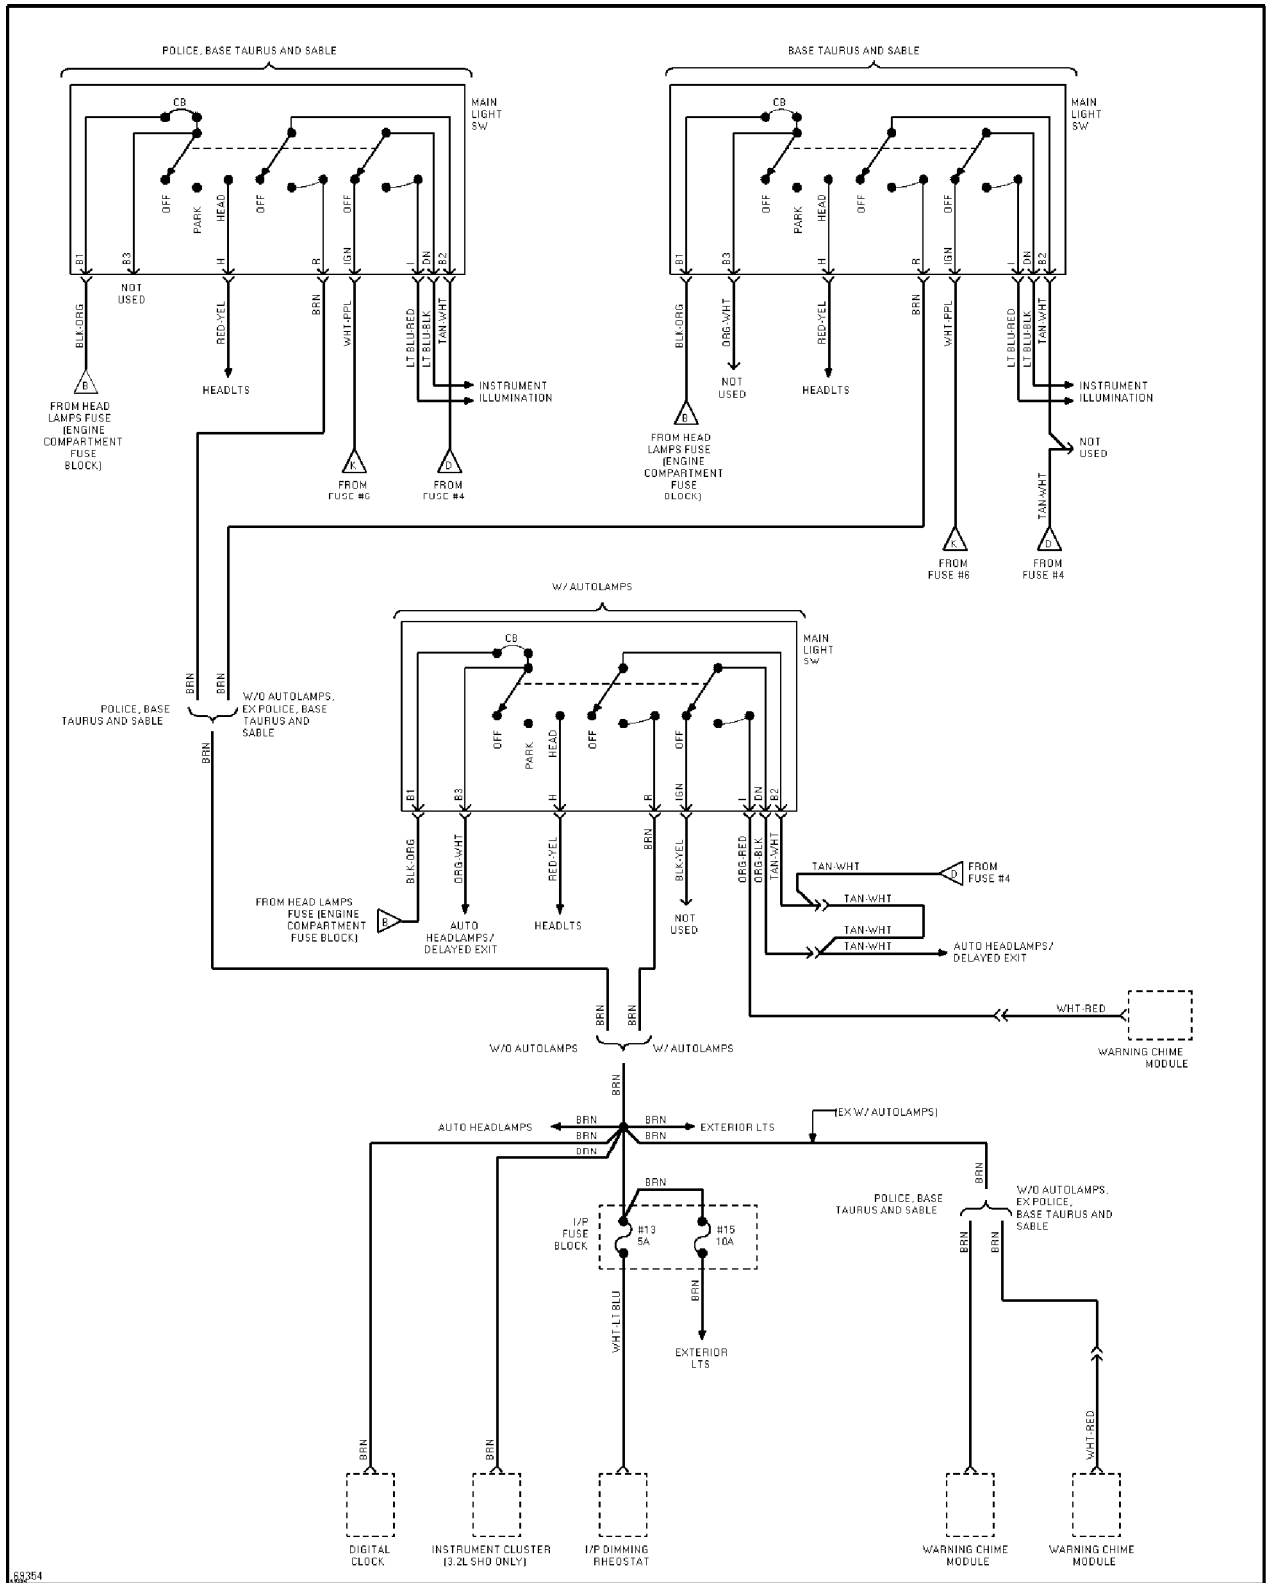

For <http://www.mitchell.narod.ru/>

Copyright © 1997 Mitchell International

Friday, March 02, 2001 09:09PM

Power Distribution Circuit (5 of 6)

SYSTEM WIRING DIAGRAMS

Selected Block (p. 7)

1995 Ford Taurus

For <http://www.mitchell.narod.ru/>

Copyright © 1997 Mitchell International

Friday, March 02, 2001 09:09PM

Power Distribution Circuit (6 of 6)