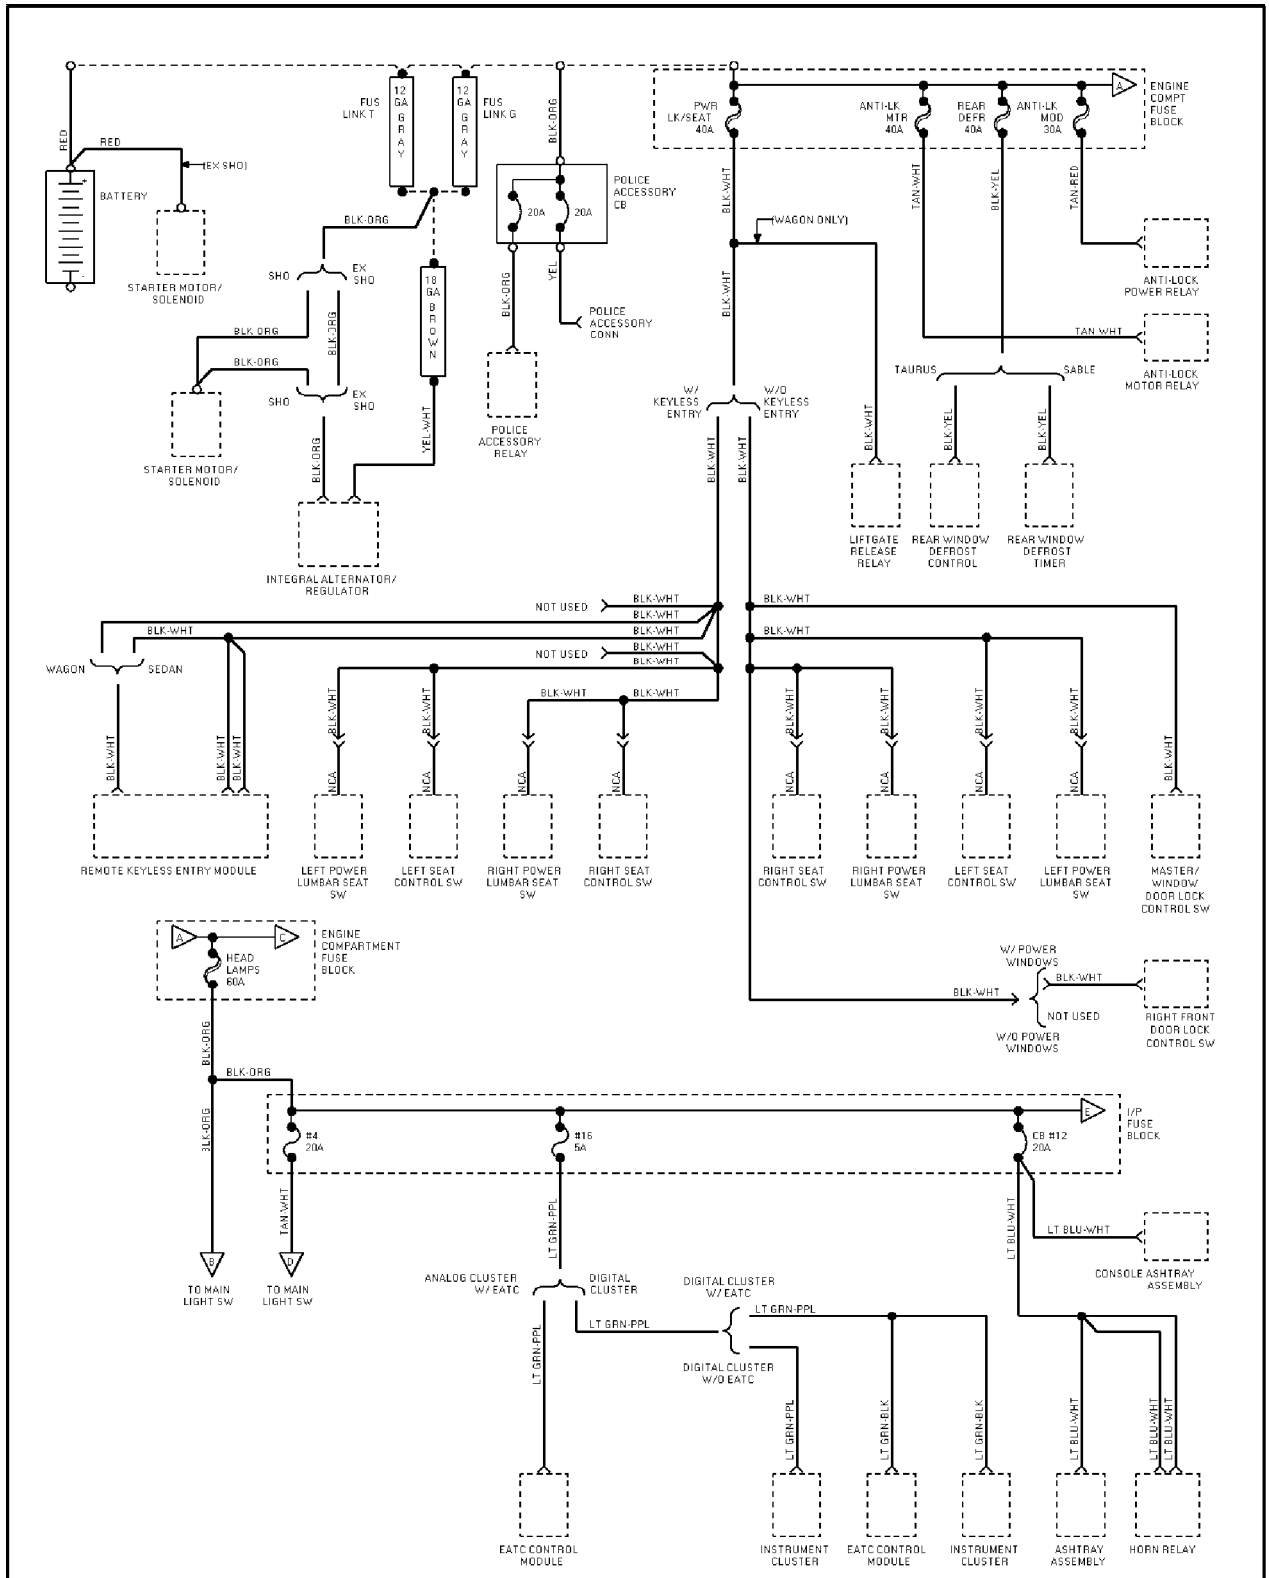

POWER DISTRIBUTION

SYSTEM WIRING DIAGRAMS

Selected Block (p. 2)

1995 Ford Taurus

For <http://www.mitchell.narod.ru/>

Copyright © 1997 Mitchell International

Friday, March 02, 2001 09:09PM

Power Distribution Circuit (1 of 6)

SYSTEM WIRING DIAGRAMS

Selected Block (p. 3)

1995 Ford Taurus

For <http://www.mitchell.narod.ru/>

Copyright © 1997 Mitchell International

Friday, March 02, 2001 09:09PM

Power Distribution Circuit (2 of 6)

SYSTEM WIRING DIAGRAMS