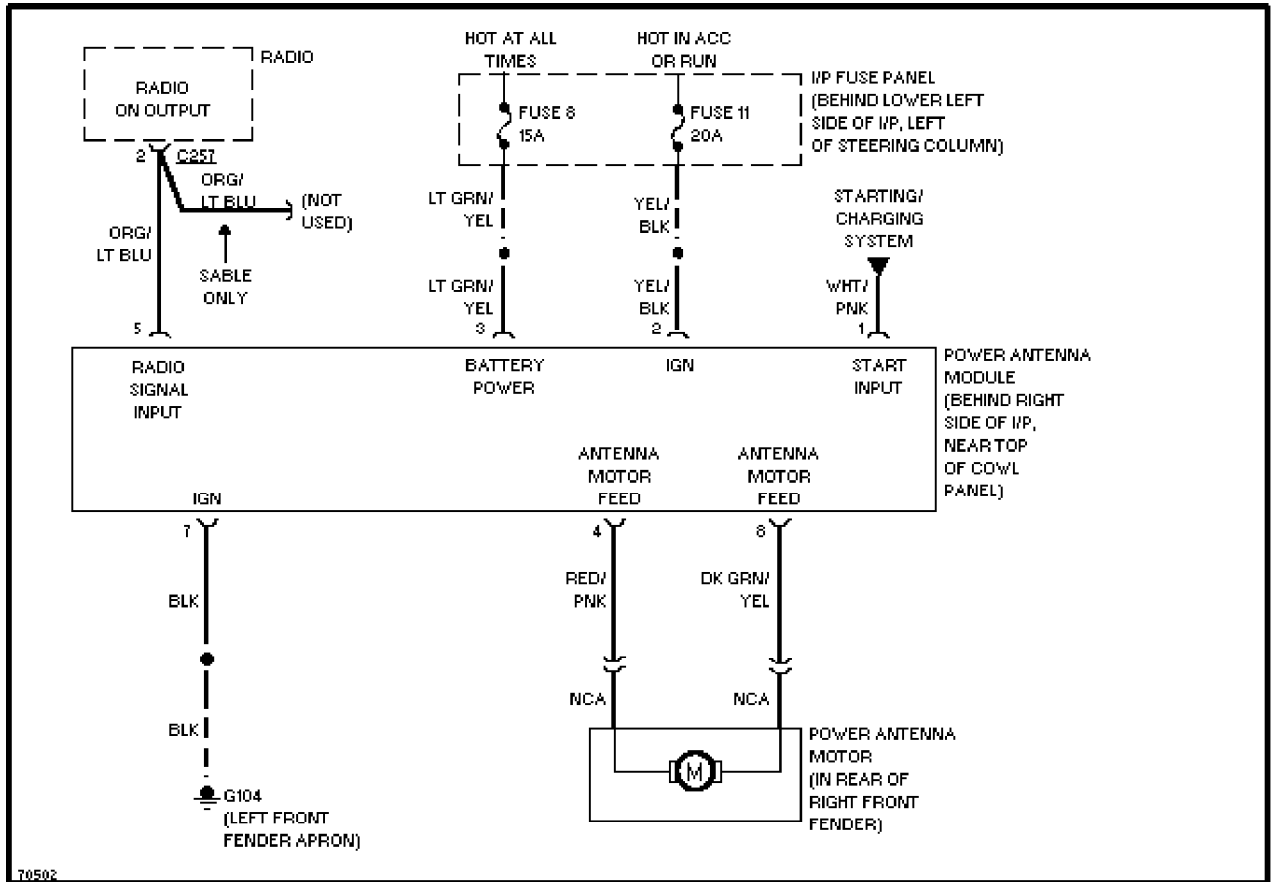

SYSTEM WIRING DIAGRAMS

Selected Block

1995 Ford Taurus

For <http://www.mitchell.narod.ru/>

Copyright © 1997 Mitchell International

Friday, March 02, 2001 09:09PM

POWER ANTENNA

Power Antenna Circuit