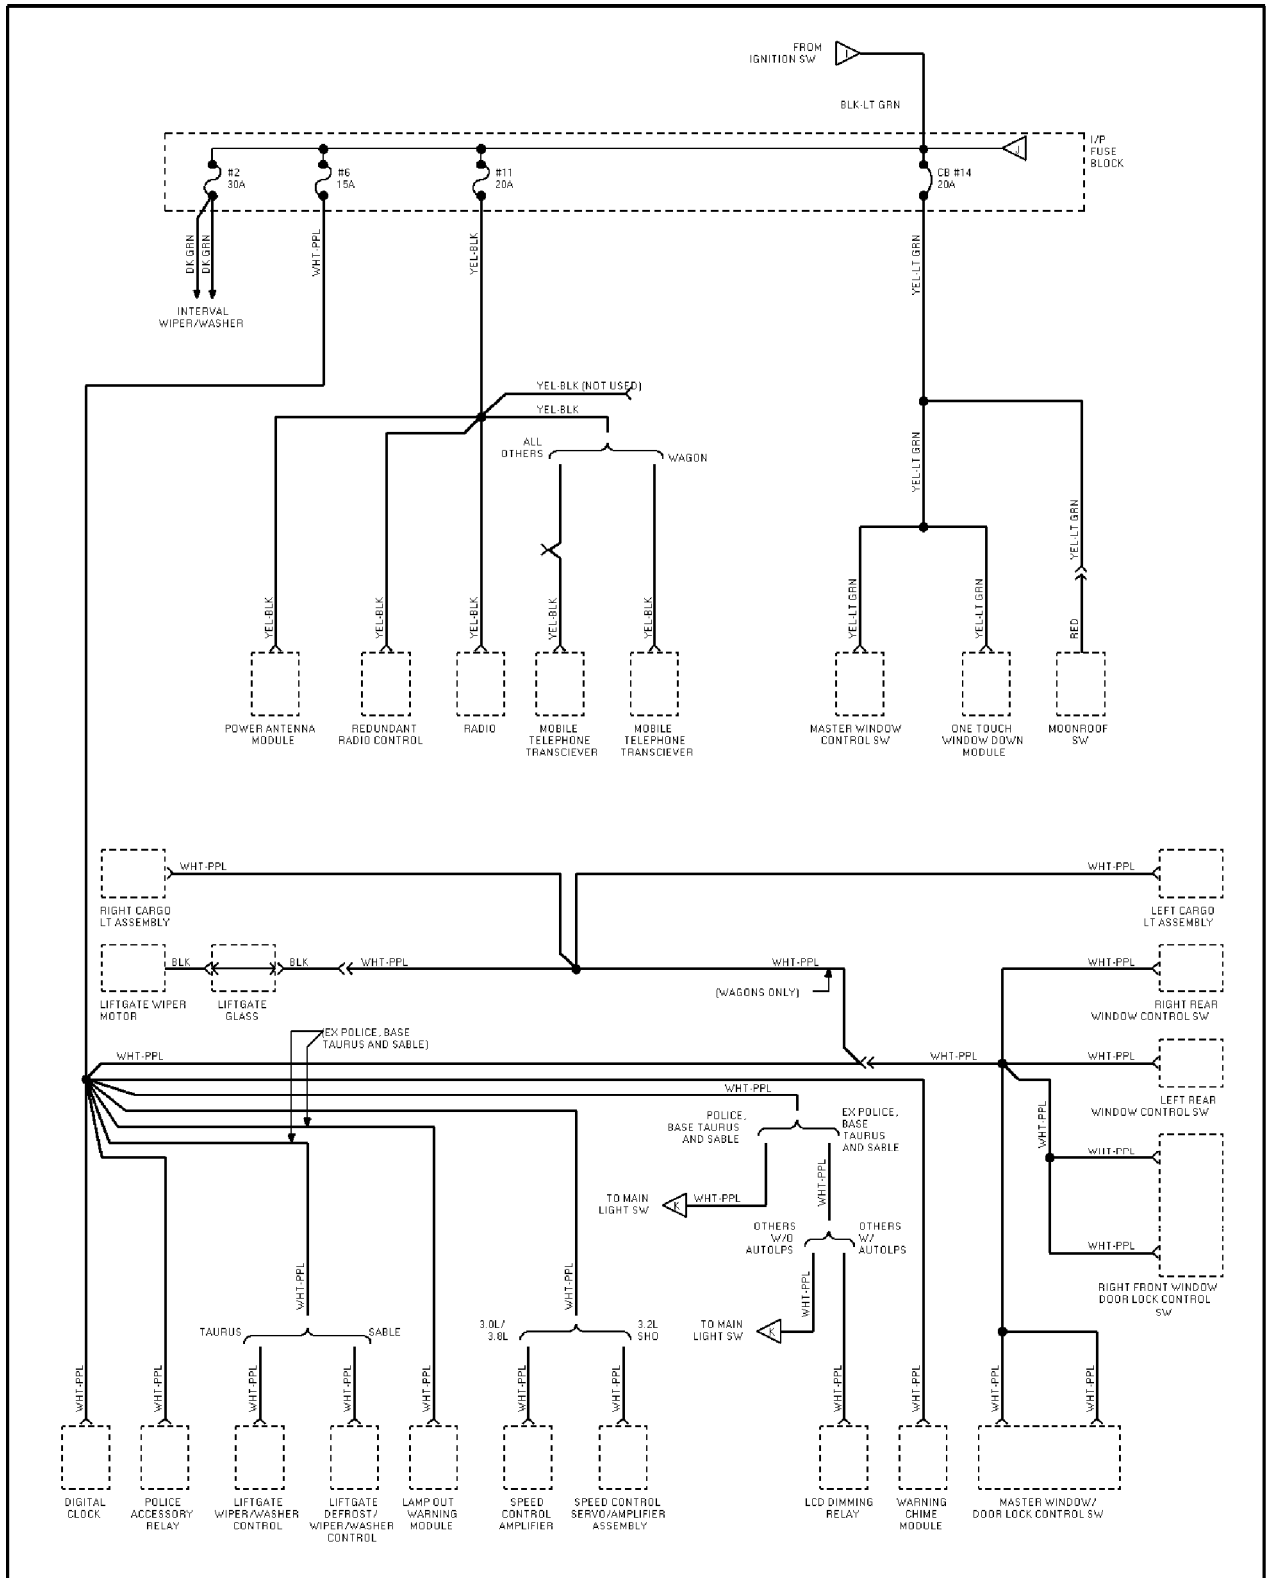

1995 Ford Taurus

For <http://www.mitchell.narod.ru/>

Copyright © 1997 Mitchell International

Friday, March 02, 2001 09:09PM

Power Distribution Circuit (4 of 6)

SYSTEM WIRING DIAGRAMS

Selected Block (p. 6)

1995 Ford Taurus

For <http://www.mitchell.narod.ru/>

Copyright © 1997 Mitchell International

Friday, March 02, 2001 09:09PM

Power Distribution Circuit (5 of 6)

SYSTEM WIRING DIAGRAMS

Selected Block (p. 7)

1995 Ford Taurus

For <http://www.mitchell.narod.ru/>