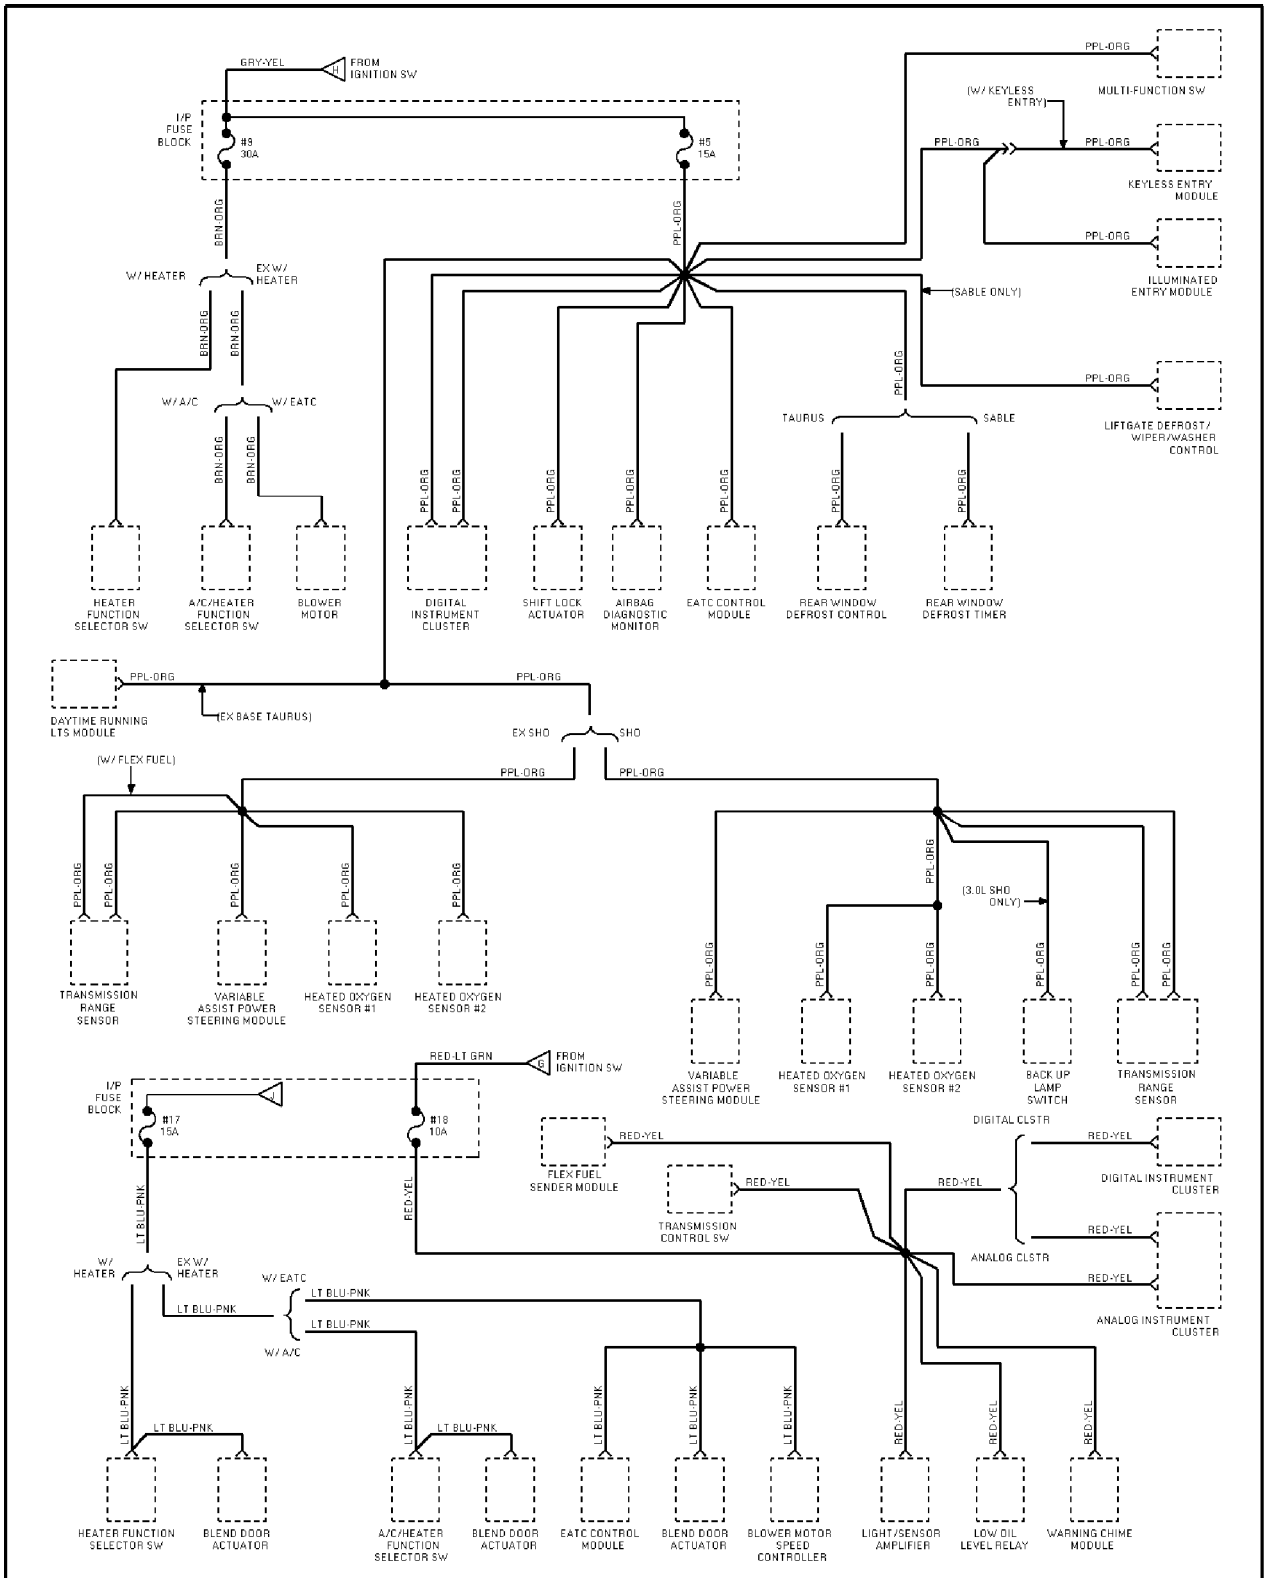

SYSTEM WIRING DIAGRAMS

Selected Block (p. 3)

1995 Ford Taurus

For <http://www.mitchell.narod.ru/>

Copyright © 1997 Mitchell International

Friday, March 02, 2001 09:09PM

Power Distribution Circuit (2 of 6)

SYSTEM WIRING DIAGRAMS

Selected Block (p. 4)

1995 Ford Taurus

For <http://www.mitchell.narod.ru/>

Copyright © 1997 Mitchell International

Friday, March 02, 2001 09:09PM

Power Distribution Circuit (3 of 6)

SYSTEM WIRING DIAGRAMS

Selected Block (p. 5)

1995 Ford Taurus

For <http://www.mitchell.narod.ru/>

Copyright © 1997 Mitchell International

Friday, March 02, 2001 09:09PM

Power Distribution Circuit (4 of 6)

SYSTEM WIRING DIAGRAMS

Selected Block (p. 6)

1995 Ford Taurus