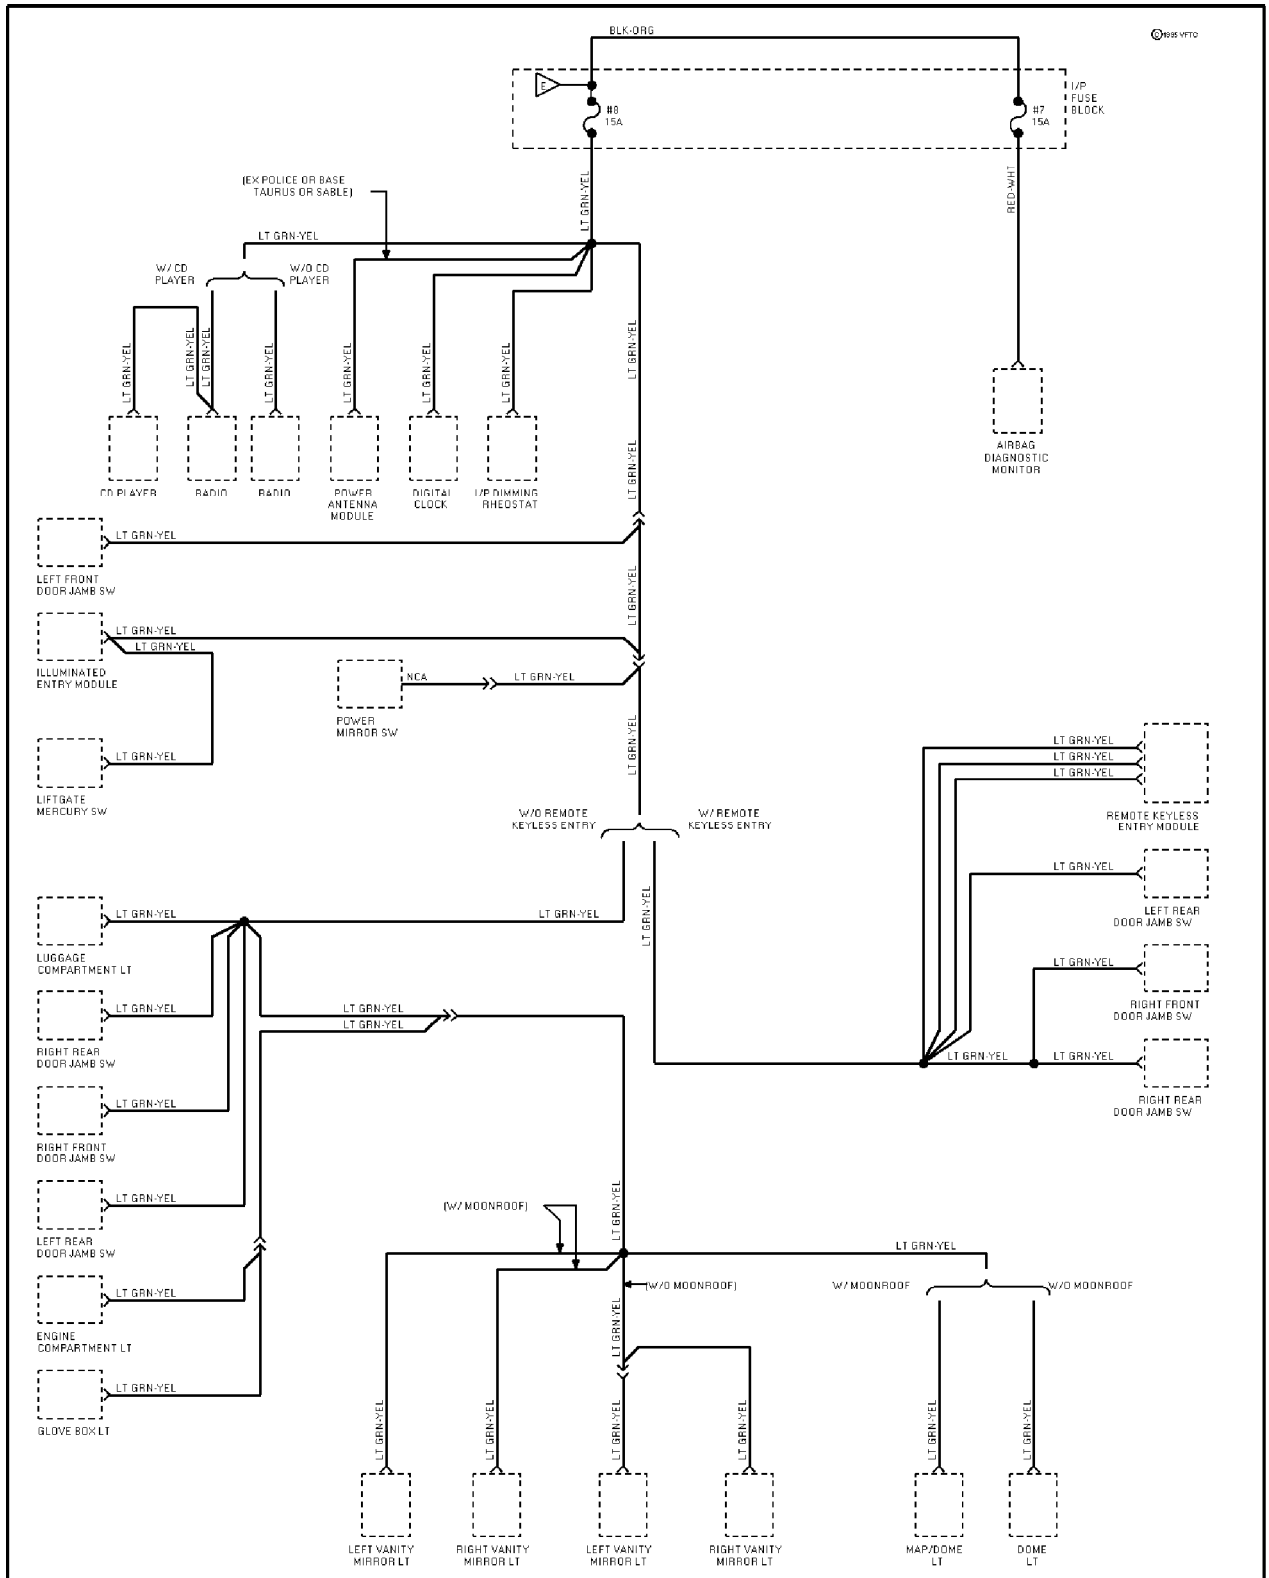

SYSTEM WIRING DIAGRAMS

Selected Block (p. 4)

1995 Ford Taurus

For <http://www.mitchell.narod.ru/>

Copyright © 1997 Mitchell International

Friday, March 02, 2001 09:09PM

Power Distribution Circuit (3 of 6)