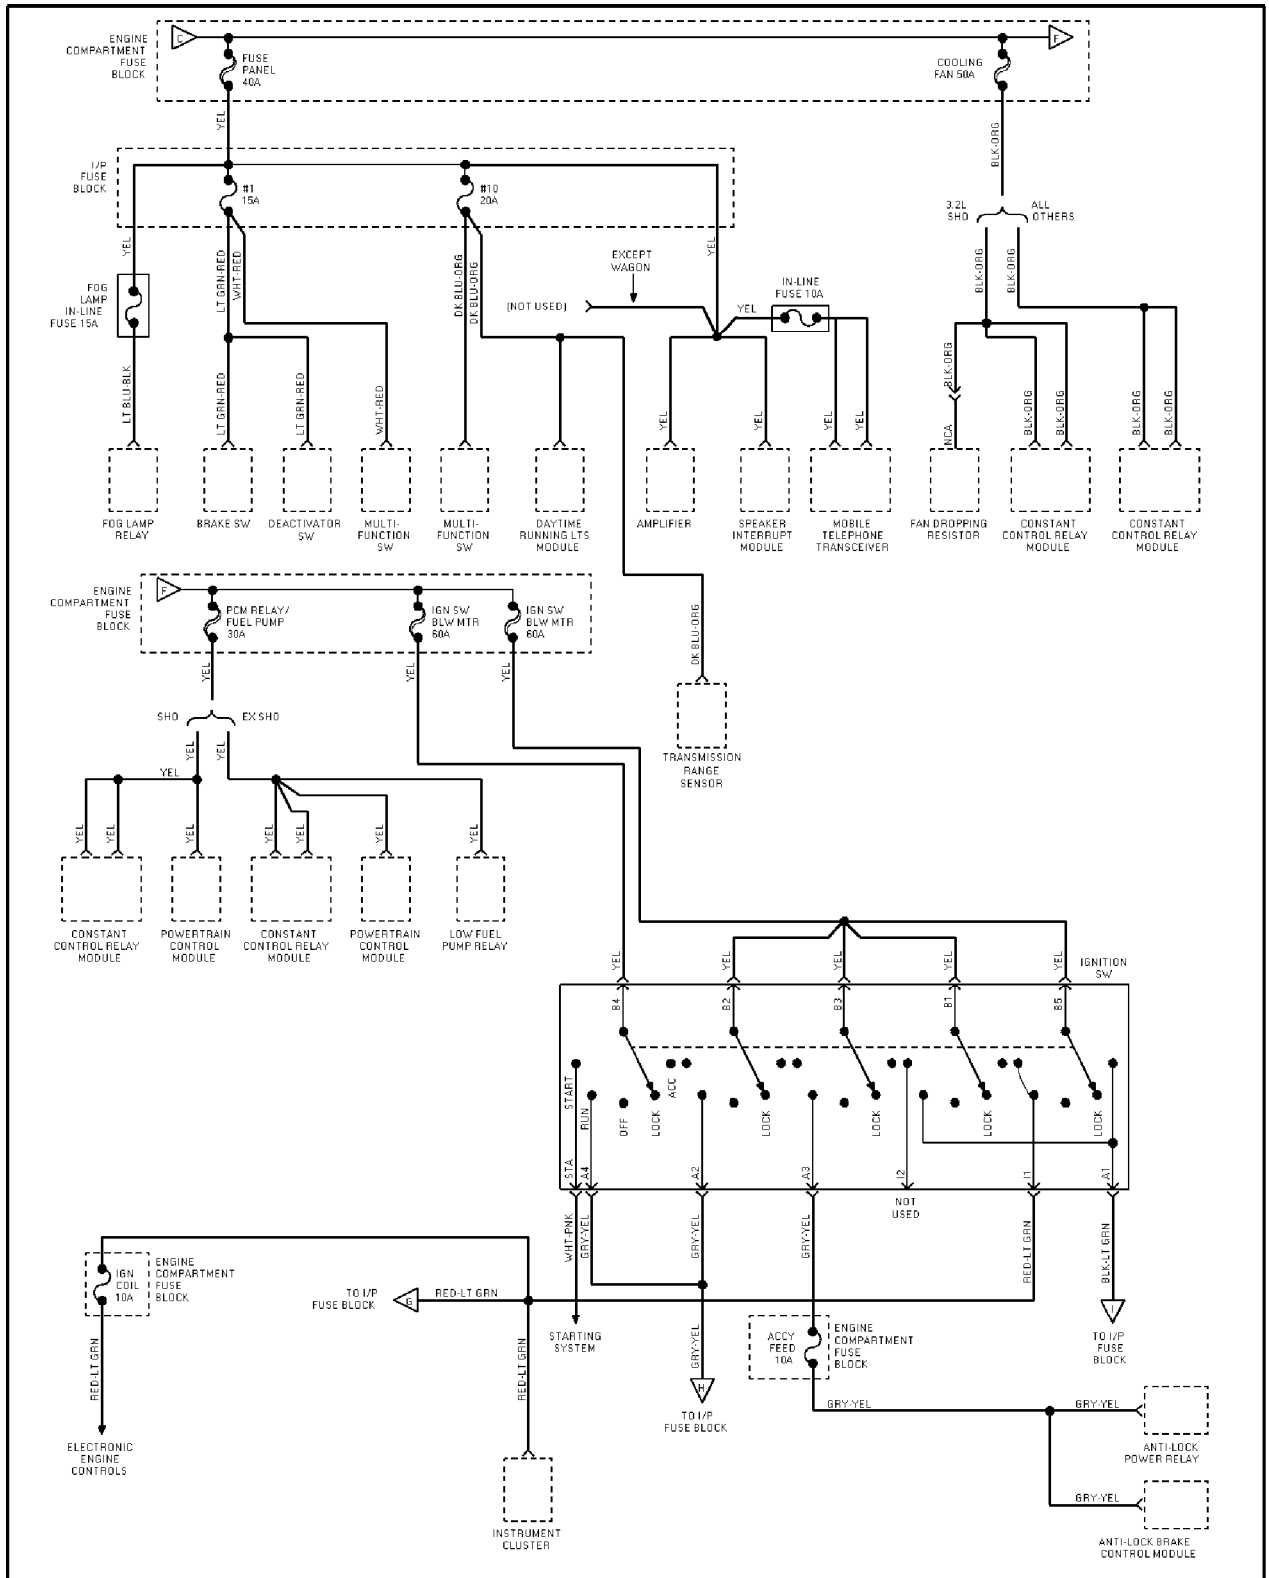

SYSTEM WIRING DIAGRAMS

Selected Block (p. 3)

1995 Ford Taurus

For <http://www.mitchell.narod.ru/>

Copyright © 1997 Mitchell International

Friday, March 02, 2001 09:09PM

Power Distribution Circuit (2 of 6)

SYSTEM WIRING DIAGRAMS