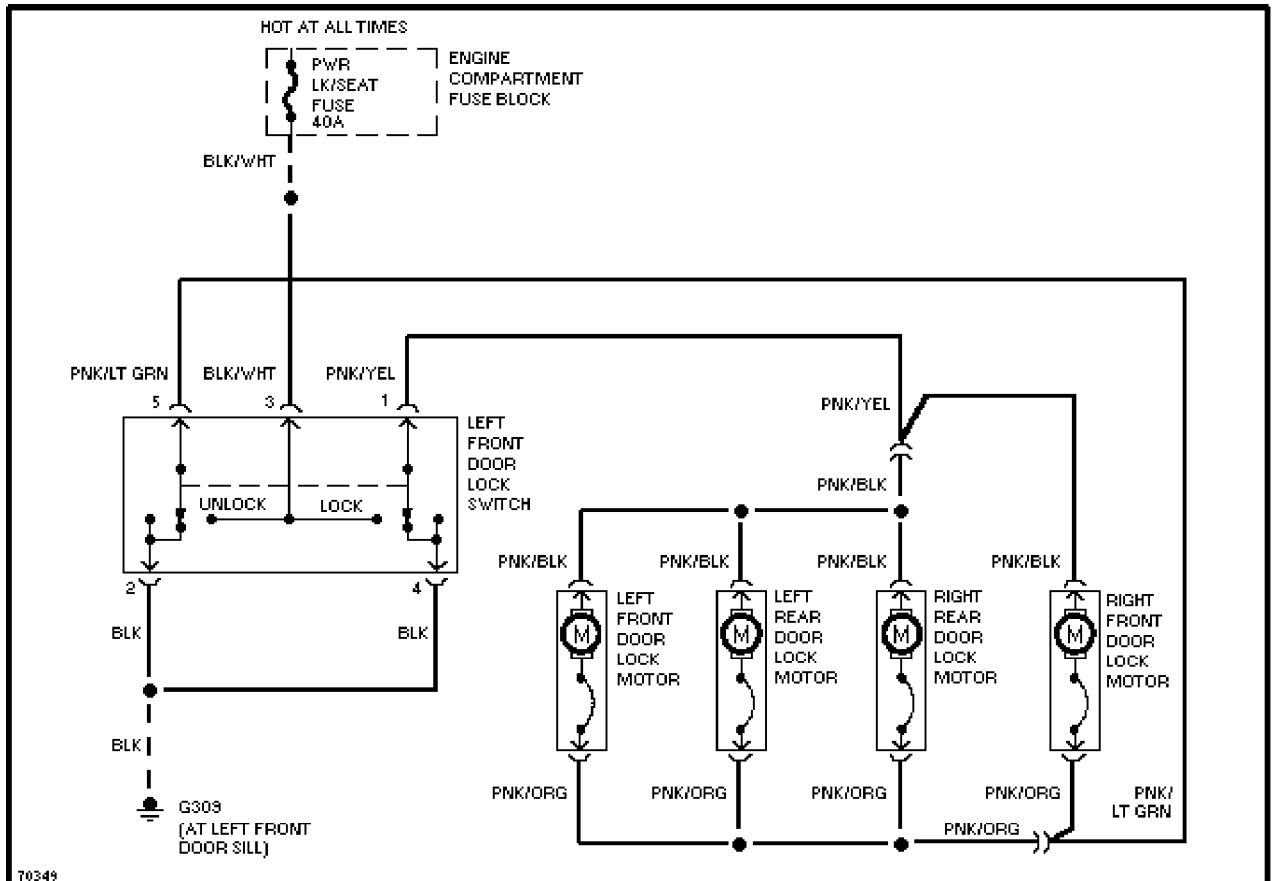

SYSTEM WIRING DIAGRAMS

Selected Block (p. 2)

1995 Ford Taurus

For <http://www.mitchell.narod.ru/>

Copyright © 1997 Mitchell International

Friday, March 02, 2001 09:09PM

Door Lock Circuit, W/O Power Windows