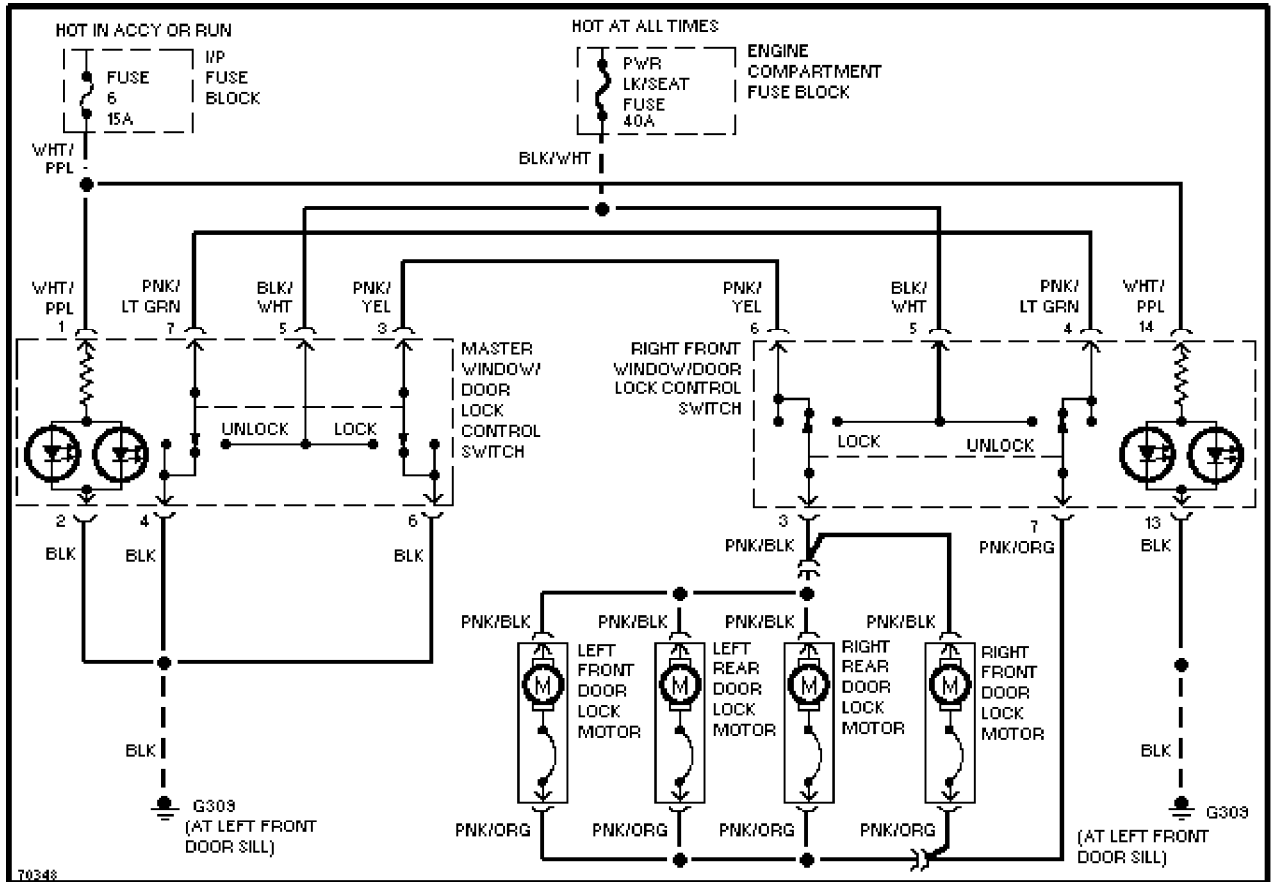

SYSTEM WIRING DIAGRAMS

Selected Block

1995 Ford Taurus

For <http://www.mitchell.narod.ru/>

Copyright © 1997 Mitchell International

Friday, March 02, 2001 09:09PM

POWER DOOR LOCKS

Door Lock Circuit, W/ Power Windows

SYSTEM WIRING DIAGRAMS

Selected Block (p. 2)

1995 Ford Taurus

For <http://www.mitchell.narod.ru/>

Copyright © 1997 Mitchell International

Friday, March 02, 2001 09:09PM

Door Lock Circuit, W/O Power Windows