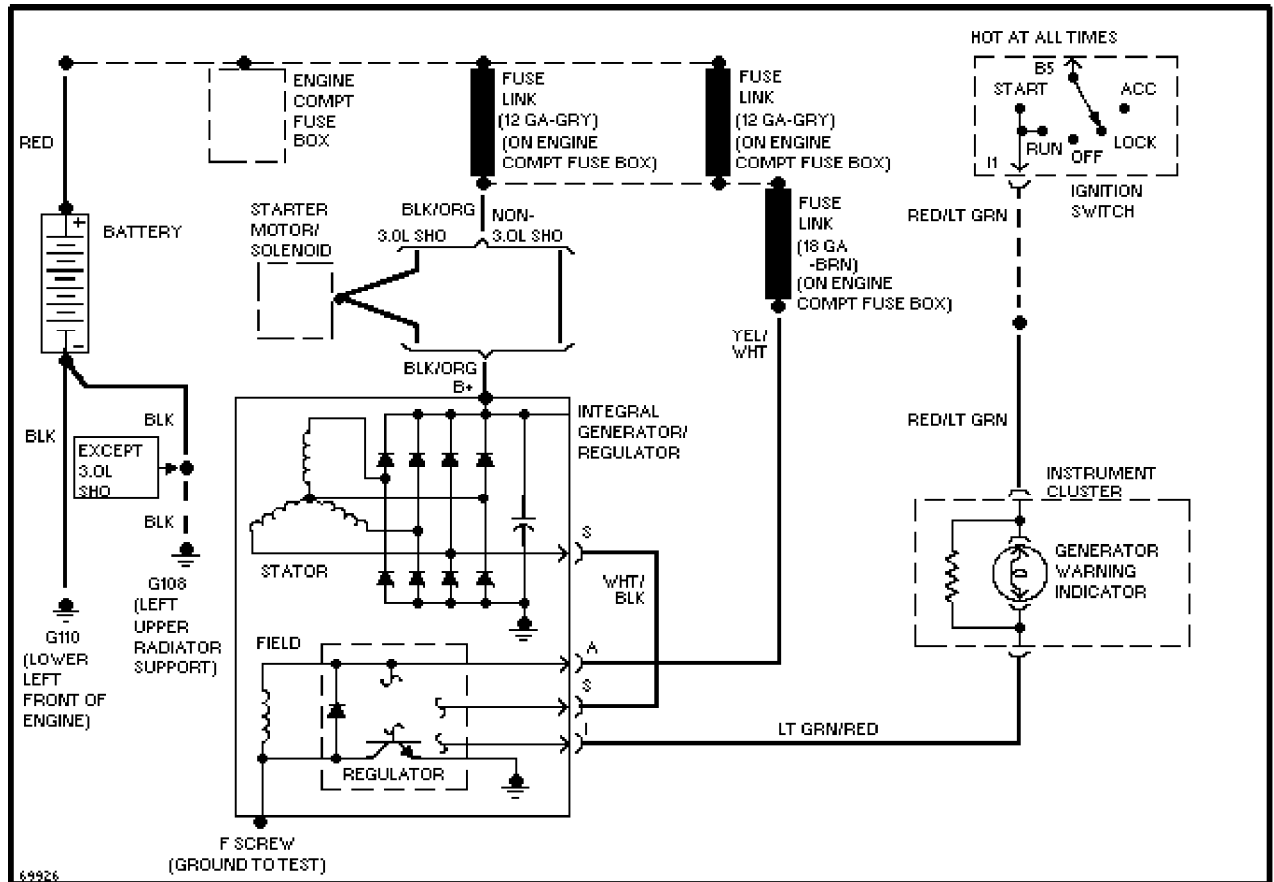

3.0L Flex Fuel, Charging Circuit

SYSTEM WIRING DIAGRAMS

Selected Block (p. 2)

1995 Ford Taurus

For <http://www.mitchell.narod.ru/>

Copyright © 1997 Mitchell International

Friday, March 02, 2001 09:10PM

3.0L Flex Fuel, Starting Circuit

3.0L SHO, Charging Circuit

SYSTEM WIRING DIAGRAMS

Selected Block (p. 3)

1995 Ford Taurus

For <http://www.mitchell.narod.ru/>

Copyright © 1997 Mitchell International

Friday, March 02, 2001 09:10PM

3.0L SHO, Starting Circuit