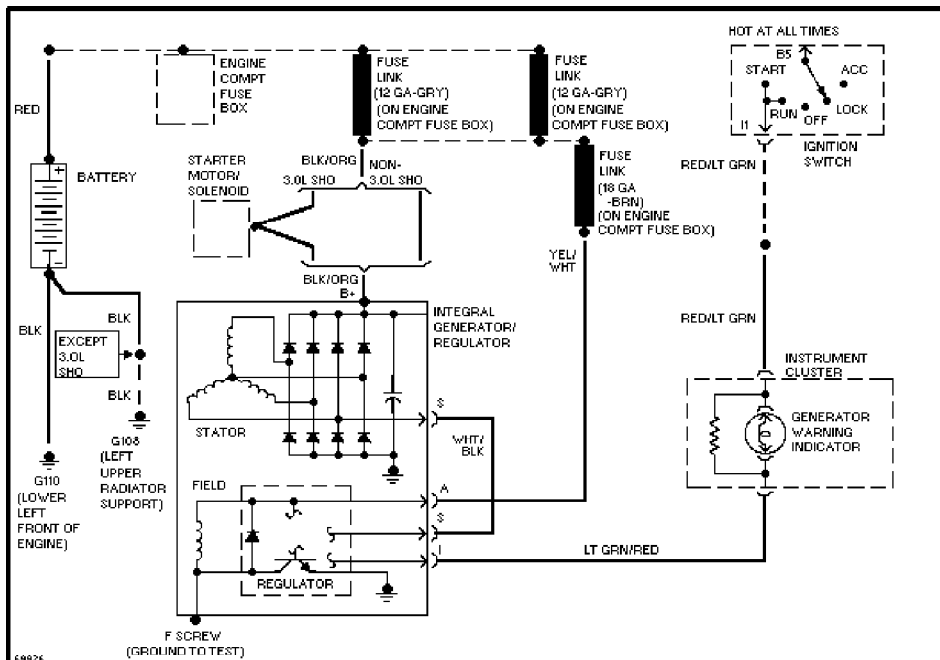

3.0L Flex Fuel, Charging Circuit

SYSTEM WIRING DIAGRAMS

Selected Block (p. 2)

1995 Ford Taurus

For <http://www.mitchell.narod.ru/>

Copyright © 1997 Mitchell International

Friday, March 02, 2001 09:10PM

3.0L Flex Fuel, Starting Circuit

3.0L SHO, Charging Circuit

SYSTEM WIRING DIAGRAMS

Selected Block (p. 3)

1995 Ford Taurus

For <http://www.mitchell.narod.ru/>

Copyright © 1997 Mitchell International

Friday, March 02, 2001 09:10PM

3.0L SHO, Starting Circuit

3.0L, Charging Circuit

SYSTEM WIRING DIAGRAMS

Selected Block (p. 4)

1995 Ford Taurus

For <http://www.mitchell.narod.ru/>

Copyright © 1997 Mitchell International

Friday, March 02, 2001 09:10PM

3.0L, Starting Circuit