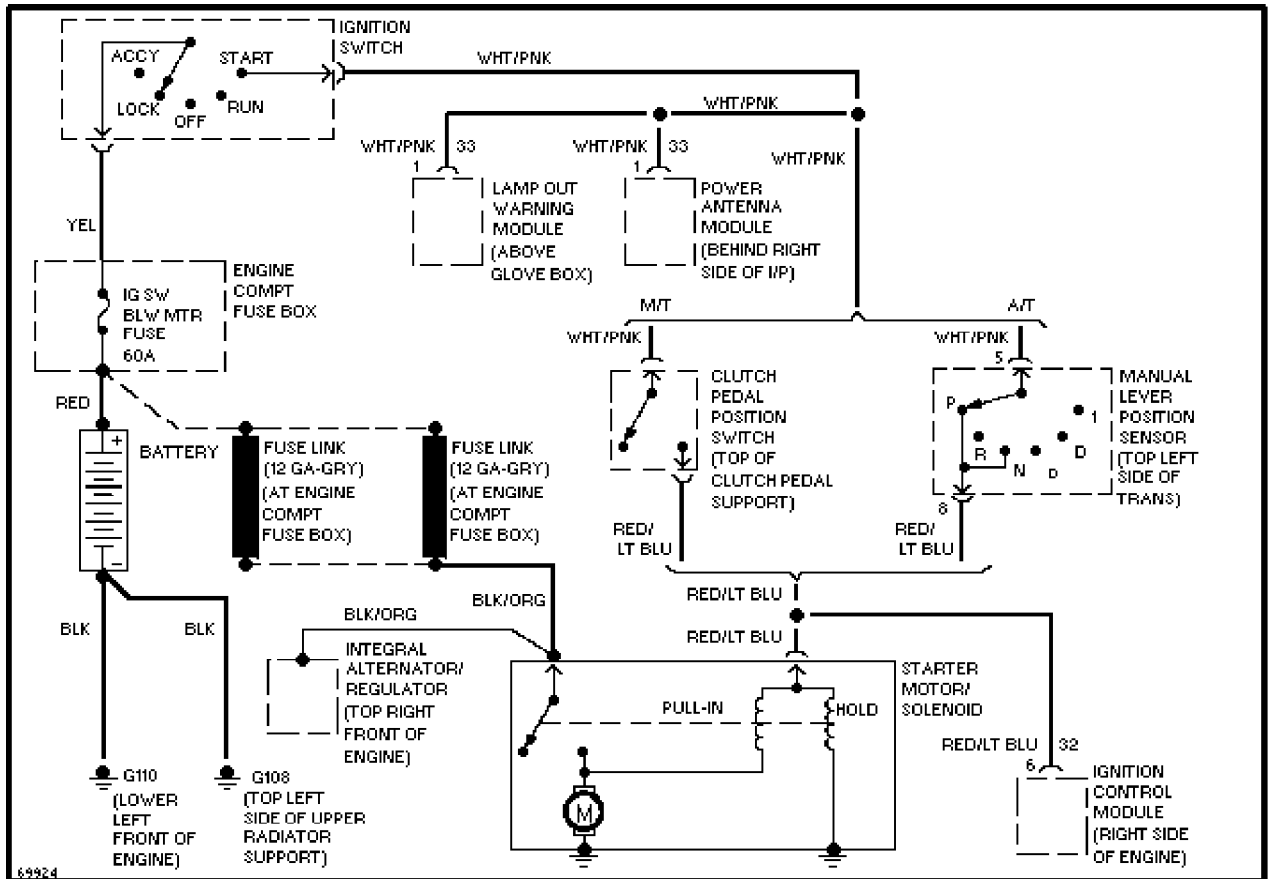

3.0L Flex Fuel, Charging Circuit

SYSTEM WIRING DIAGRAMS

Selected Block (p. 2)

1995 Ford Taurus

For <http://www.mitchell.narod.ru/>

Copyright © 1997 Mitchell International

Friday, March 02, 2001 09:10PM

3.0L Flex Fuel, Starting Circuit

3.0L SHO, Charging Circuit

SYSTEM WIRING DIAGRAMS

Selected Block (p. 3)

1995 Ford Taurus

For <http://www.mitchell.narod.ru/>

Copyright © 1997 Mitchell International

Friday, March 02, 2001 09:10PM

3.0L SHO, Starting Circuit

3.0L, Charging Circuit

SYSTEM WIRING DIAGRAMS

Selected Block (p. 4)

1995 Ford Taurus

For <http://www.mitchell.narod.ru/>

Copyright © 1997 Mitchell International

Friday, March 02, 2001 09:10PM

3.0L, Starting Circuit