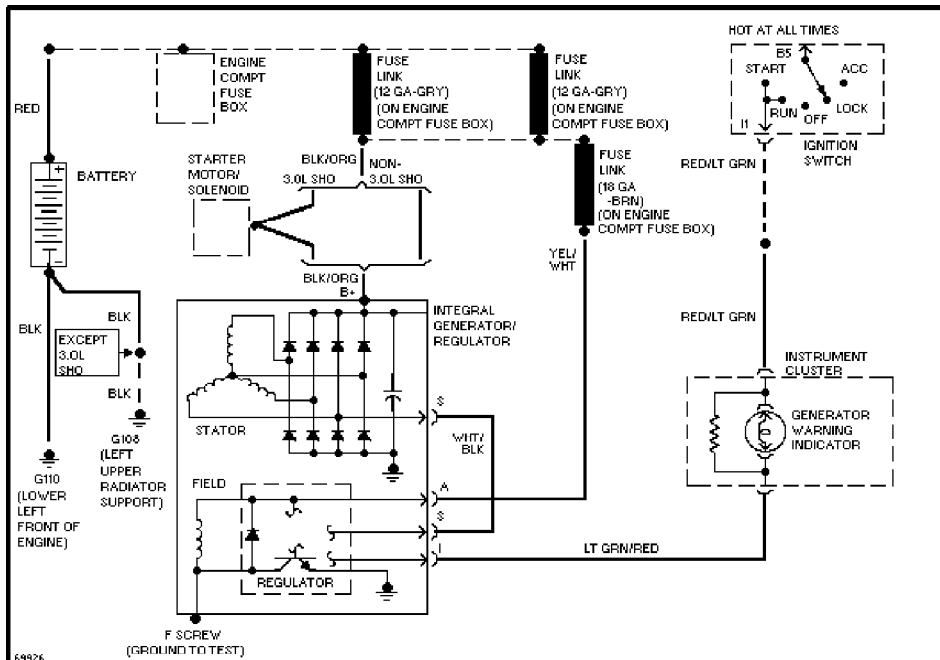

3.0L SHO, Charging Circuit

SYSTEM WIRING DIAGRAMS

Selected Block (p. 3)

1995 Ford Taurus

For <http://www.mitchell.narod.ru/>

Copyright © 1997 Mitchell International

Friday, March 02, 2001 09:10PM

3.0L SHO, Starting Circuit

3.0L, Charging Circuit

SYSTEM WIRING DIAGRAMS

Selected Block (p. 4)

1995 Ford Taurus

For <http://www.mitchell.narod.ru/>

Copyright © 1997 Mitchell International

Friday, March 02, 2001 09:10PM

3.0L, Starting Circuit