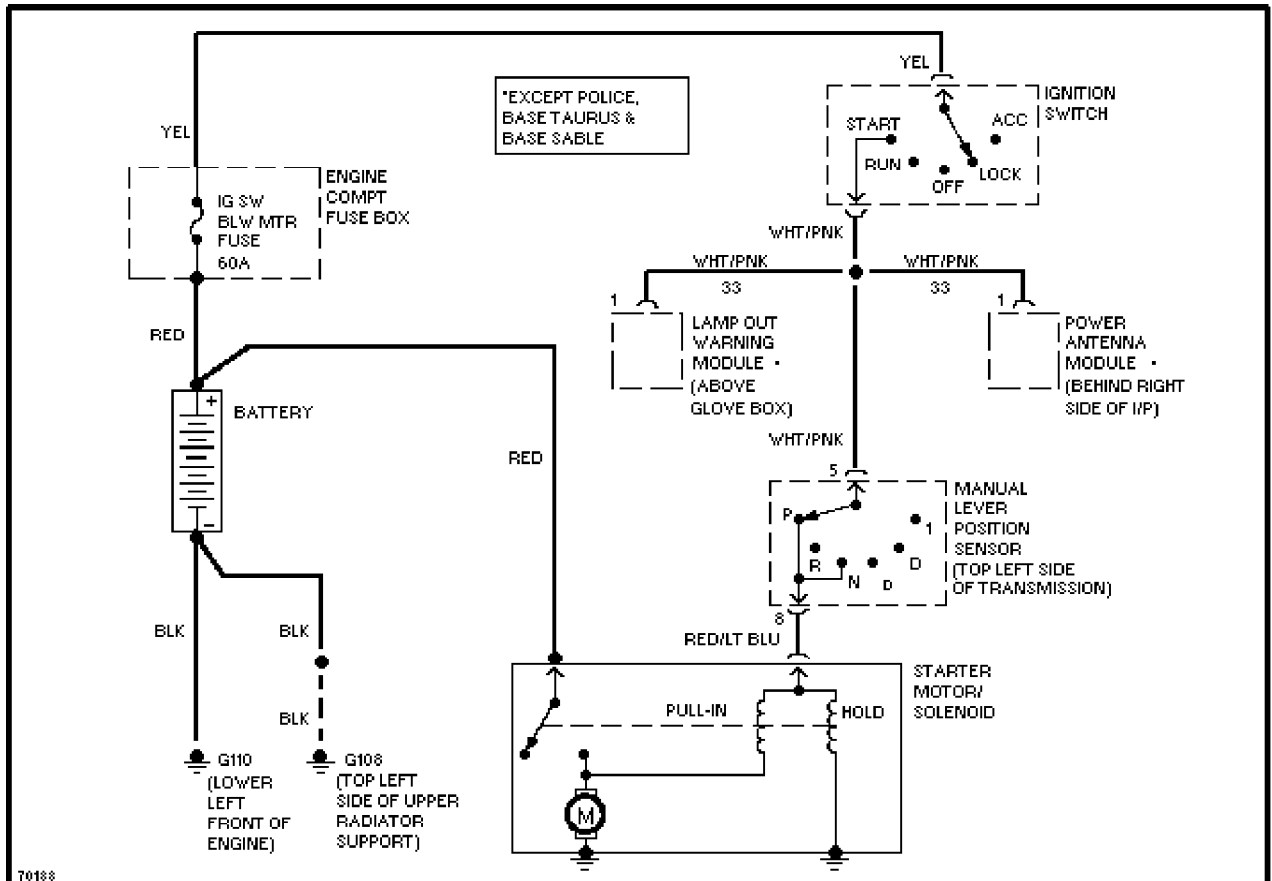

3.0L SHO, Charging Circuit

SYSTEM WIRING DIAGRAMS

Selected Block (p. 3)

1995 Ford Taurus

For <http://www.mitchell.narod.ru/>

Copyright © 1997 Mitchell International

Friday, March 02, 2001 09:10PM

3.0L SHO, Starting Circuit

3.0L, Charging Circuit

SYSTEM WIRING DIAGRAMS

Selected Block (p. 4)

1995 Ford Taurus

For <http://www.mitchell.narod.ru/>

Copyright © 1997 Mitchell International

Friday, March 02, 2001 09:10PM

3.0L, Starting Circuit