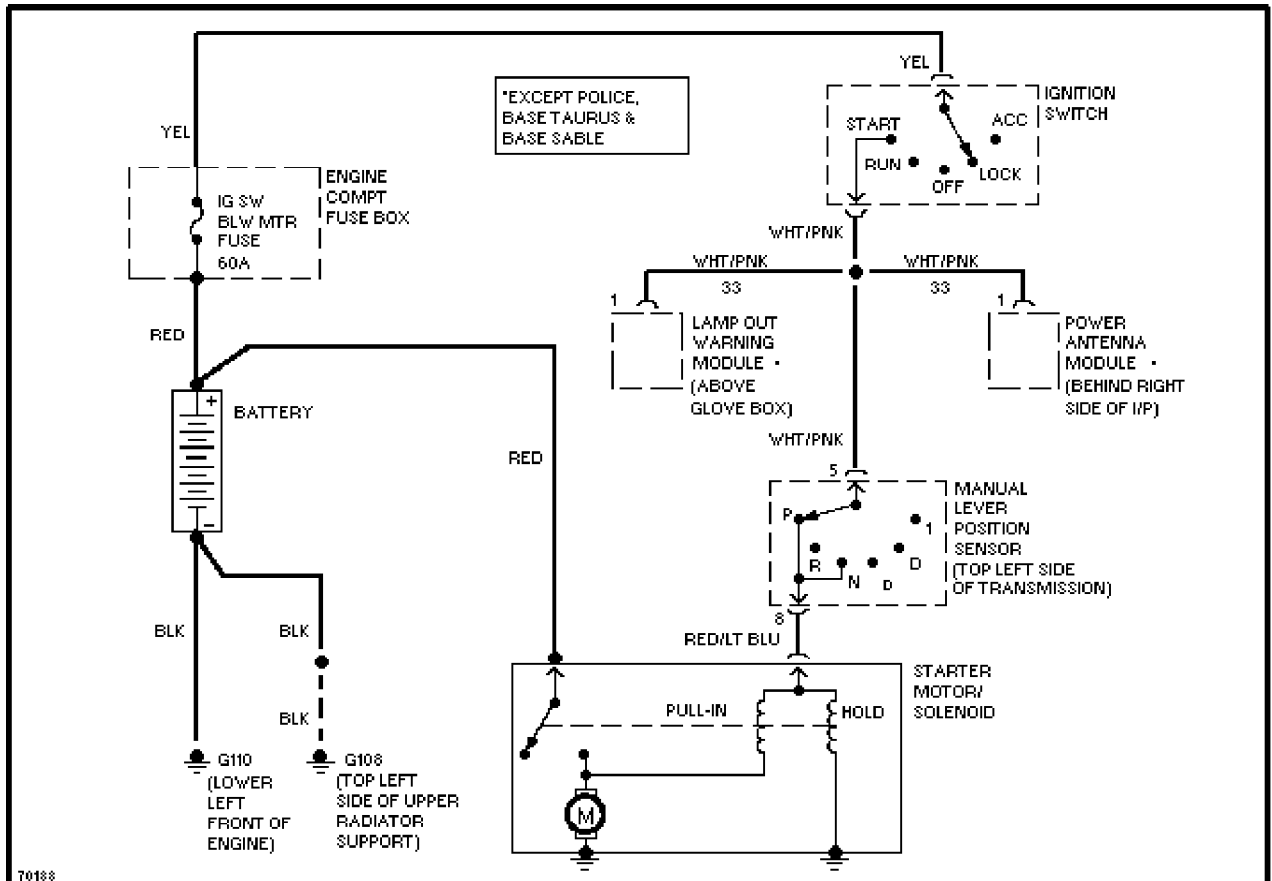

3.0L Flex Fuel, Charging Circuit

SYSTEM WIRING DIAGRAMS

Selected Block (p. 2)

1995 Ford Taurus

For <http://www.mitchell.narod.ru/>

Copyright © 1997 Mitchell International

Friday, March 02, 2001 09:10PM

3.0L Flex Fuel, Starting Circuit

3.0L SHO, Charging Circuit

SYSTEM WIRING DIAGRAMS

Selected Block (p. 3)

1995 Ford Taurus

For <http://www.mitchell.narod.ru/>

Copyright © 1997 Mitchell International

Friday, March 02, 2001 09:10PM

3.0L SHO, Starting Circuit

3.0L, Charging Circuit

SYSTEM WIRING DIAGRAMS

Selected Block (p. 4)

1995 Ford Taurus

For <http://www.mitchell.narod.ru/>

Copyright © 1997 Mitchell International

Friday, March 02, 2001 09:10PM

3.0L, Starting Circuit