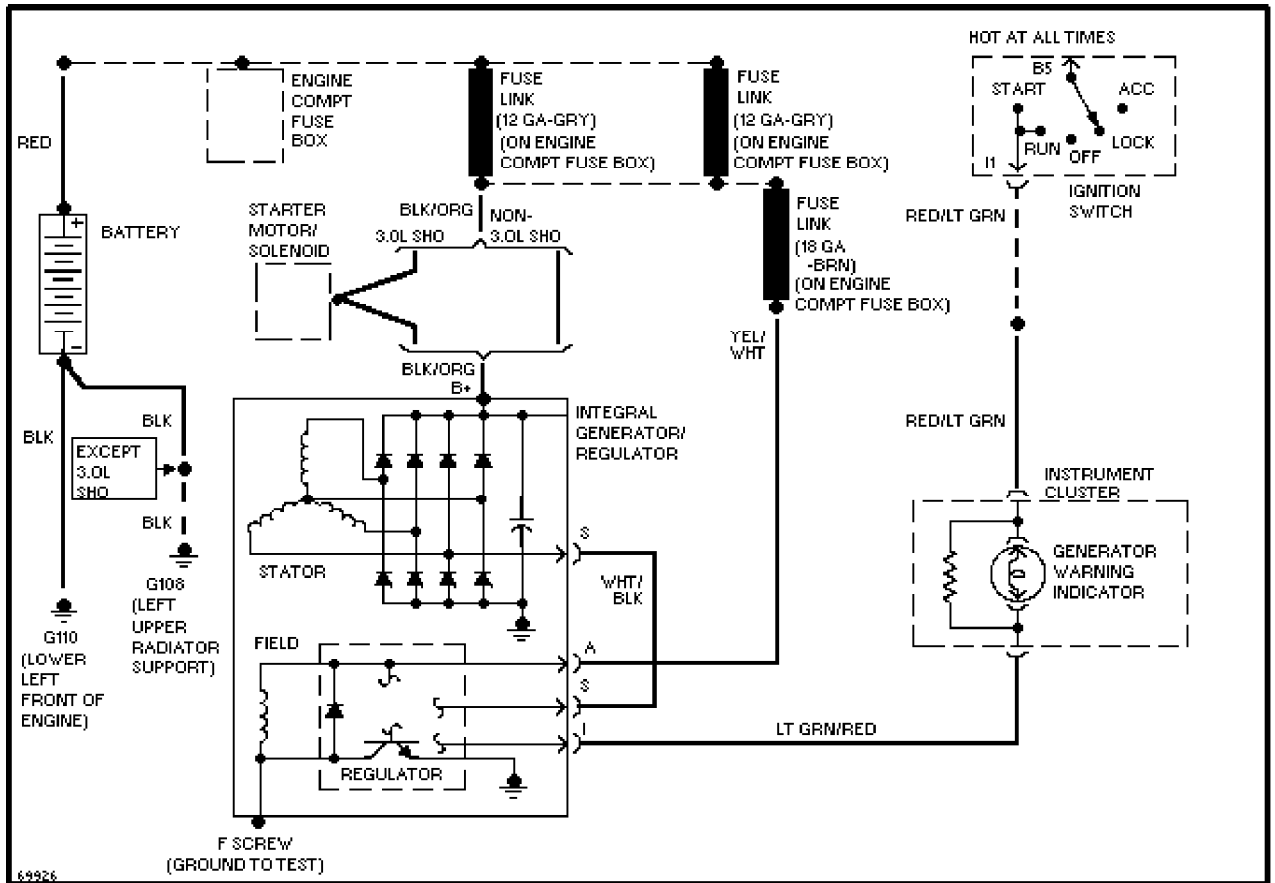

SYSTEM WIRING DIAGRAMS

Selected Block (p. 3)

1995 Ford Taurus

For <http://www.mitchell.narod.ru/>

Copyright © 1997 Mitchell International

Friday, March 02, 2001 09:10PM

3.8L, Charging Circuit

3.8L, Starting Circuit