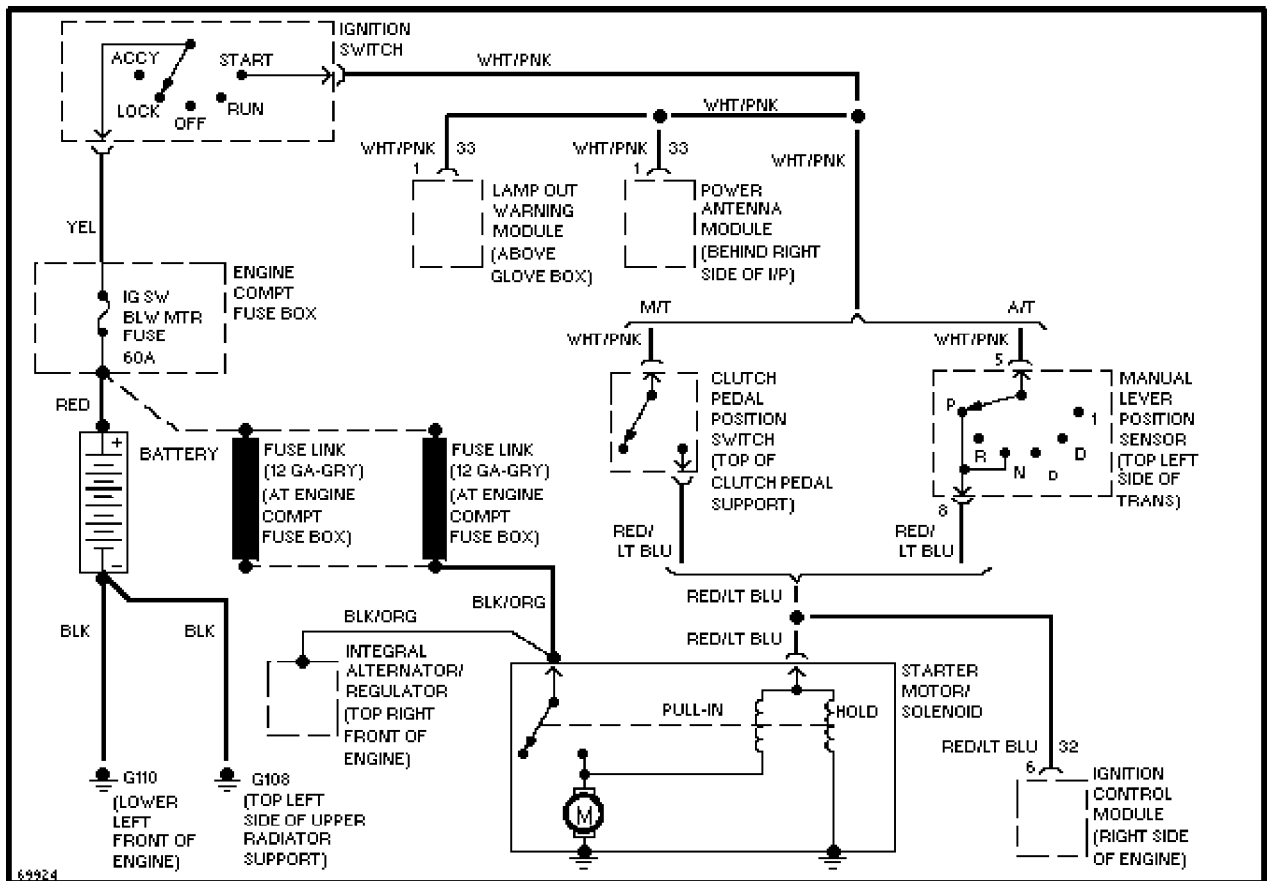

SYSTEM WIRING DIAGRAMS

Selected Block (p. 2)

1995 Ford Taurus

For <http://www.mitchell.narod.ru/>

Copyright © 1997 Mitchell International

Friday, March 02, 2001 09:10PM

3.2L SHO, Starting Circuit

3.8L

SYSTEM WIRING DIAGRAMS

Selected Block (p. 3)

1995 Ford Taurus

For <http://www.mitchell.narod.ru/>

Copyright © 1997 Mitchell International

Friday, March 02, 2001 09:10PM

3.8L, Charging Circuit

3.8L, Starting Circuit