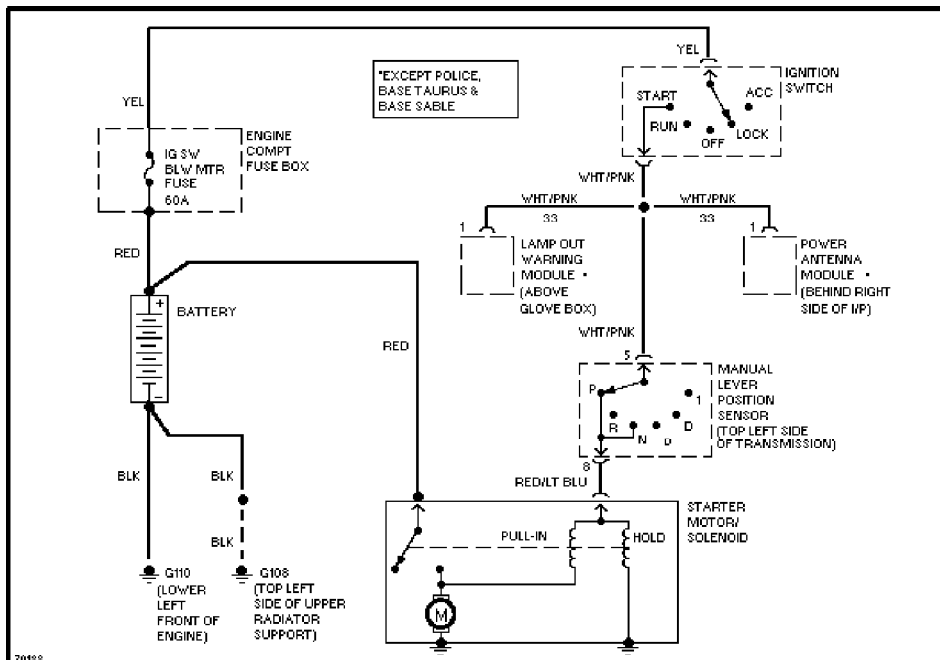

SYSTEM WIRING DIAGRAMS

Selected Block (p. 3)

1995 Ford Taurus

For <http://www.mitchell.narod.ru/>

Copyright © 1997 Mitchell International

Friday, March 02, 2001 09:10PM

3.8L, Charging Circuit

3.8L, Starting Circuit