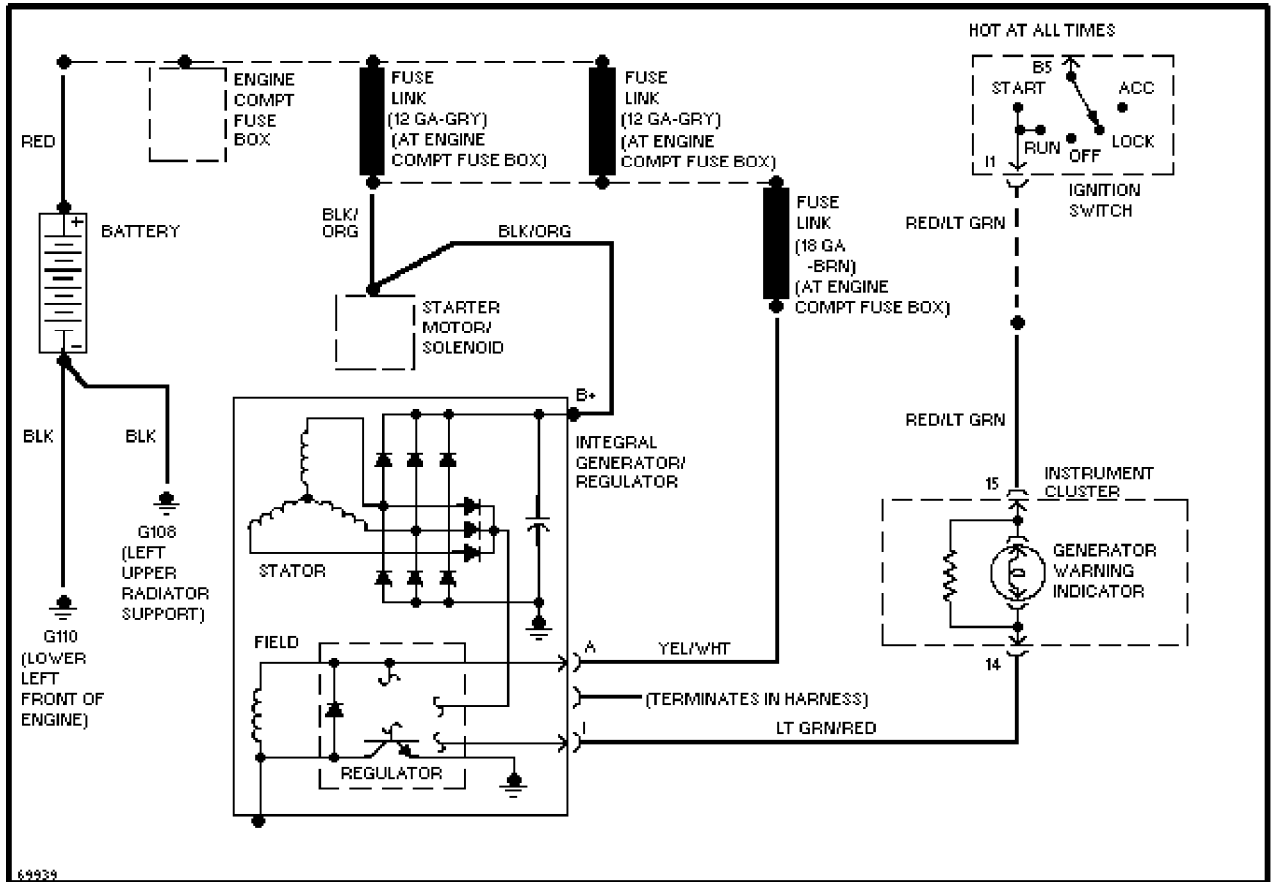

SYSTEM WIRING DIAGRAMS

Selected Block

1995 Ford Taurus

For <http://www.mitchell.narod.ru/>

Copyright © 1997 Mitchell International

Friday, March 02, 2001 09:10PM

3.2L

3.2L SHO, Charging Circuit

SYSTEM WIRING DIAGRAMS

Selected Block (p. 2)

1995 Ford Taurus

For <http://www.mitchell.narod.ru/>

Copyright © 1997 Mitchell International

Friday, March 02, 2001 09:10PM

3.2L SHO, Starting Circuit

3.8L